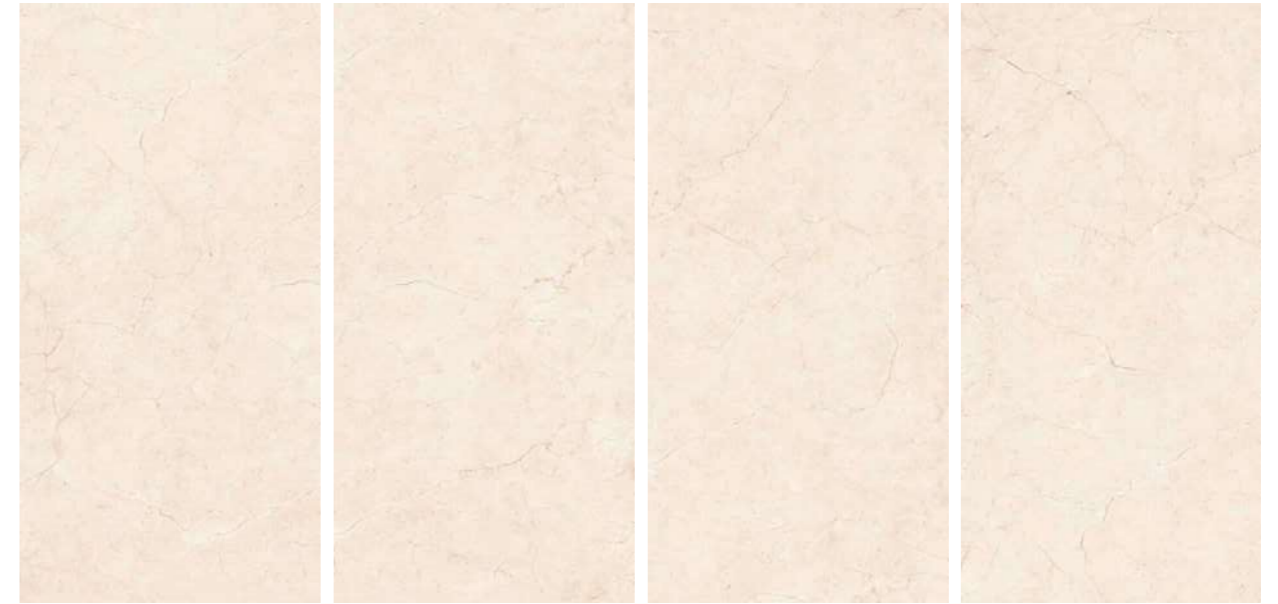

Thickness
09mm
Approx

Size
600x1200mm
60x120cm / 2'x4'

Finish
Polished Surface
Polished Glazed Vitrified Tiles

CREMA MARFIL

4
RANDOMS

**Technical
Characteristics**