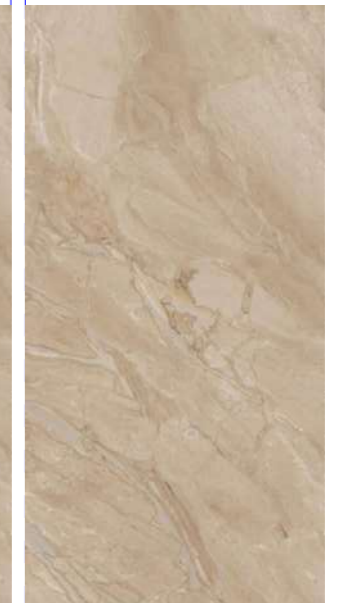

Thickness

09mm
Approx

Size

600x1200mm
60x120cm / 2'x4'

Finish

Polished Surface
Polished Glazed Vitrified Tiles

DYNA NATURAL

4