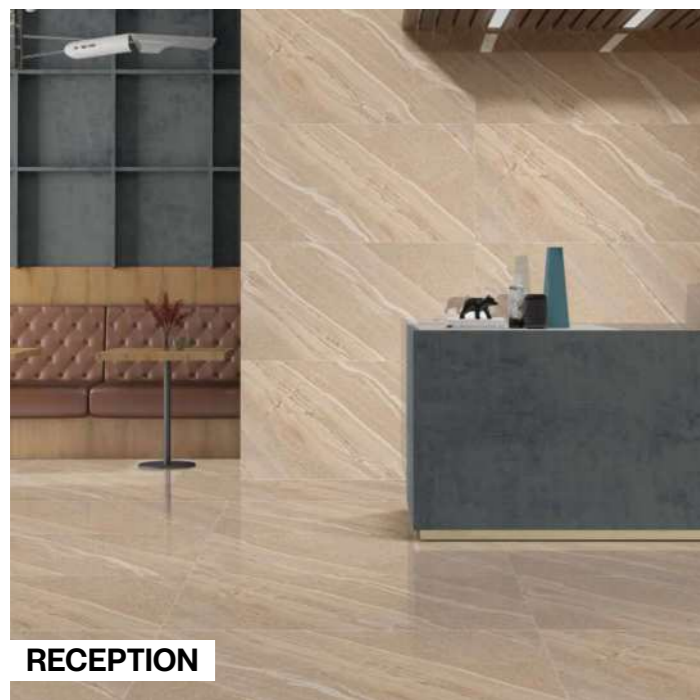

BATHROOM

BED ROOM

RECEPTION