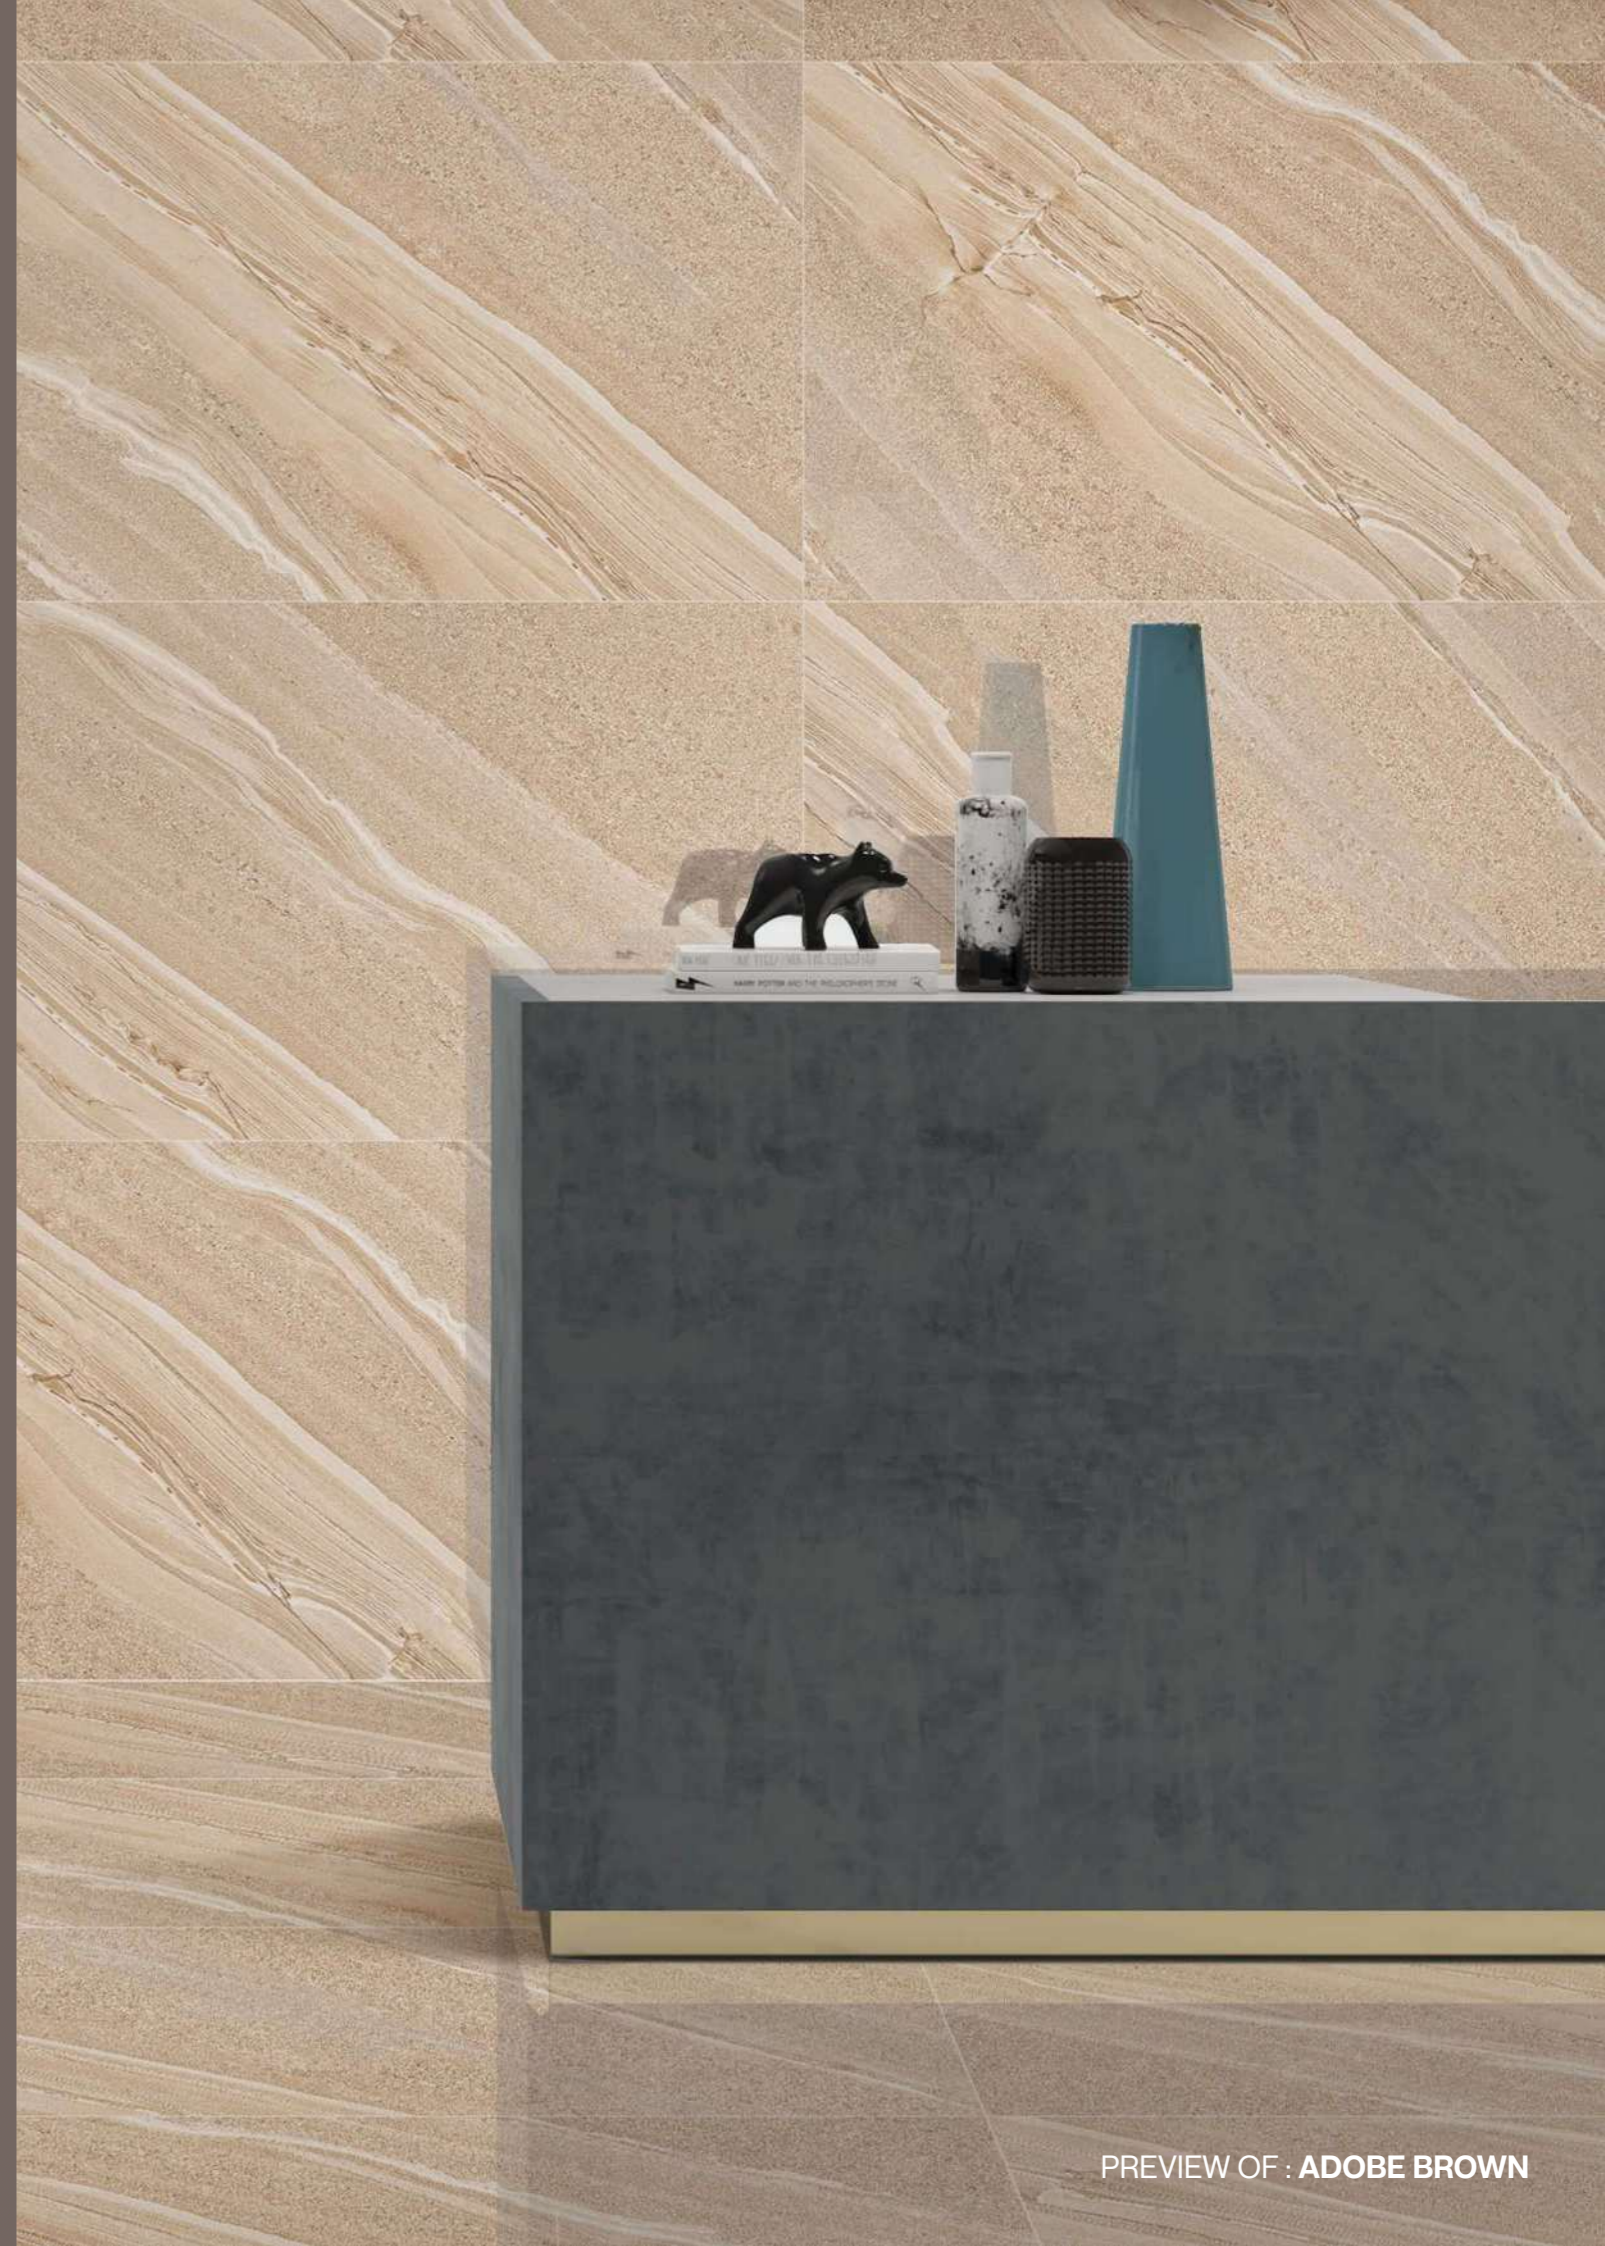

60x120cm / 2'x4'
POLISHED SURFACE

FLUID SPACES RESPLENDENT WITH SLEEK CERAMICS

The experience gained from tradition combined with the imagination that drives innovation has led to the production of these unique metal-inspired lines in realistic shades

www.pollensgranito.com

PREVIEW OF : **ADOBE BROWN**