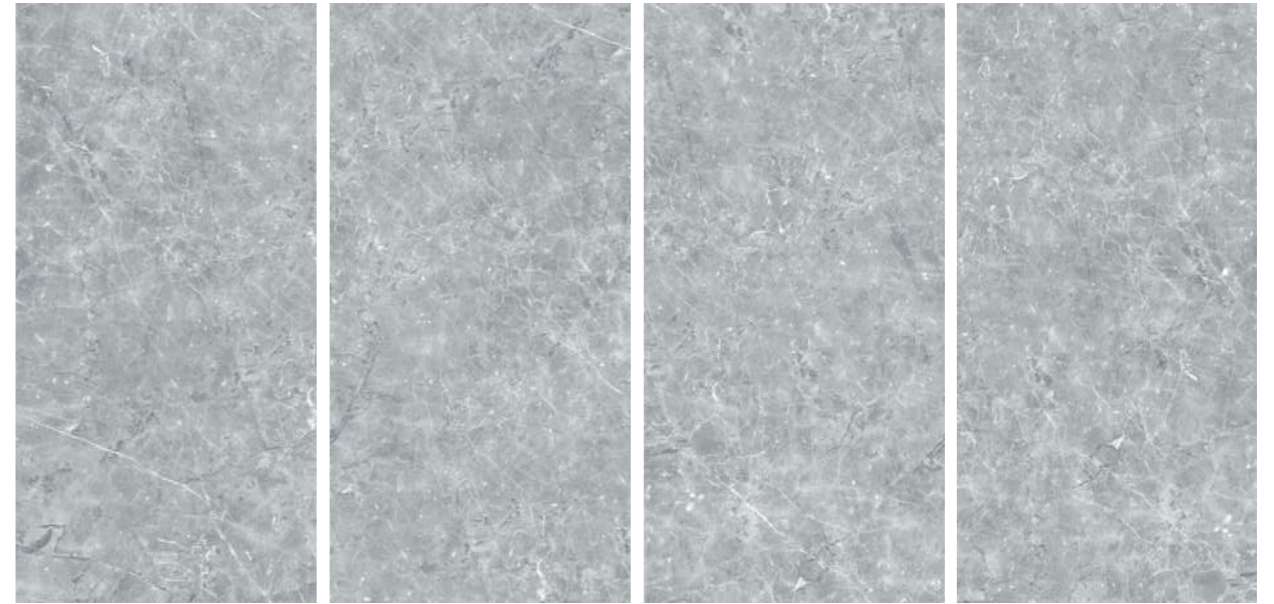

Thickness

09mm
Approx

Size

600x1200mm
60x120cm / 2'x4'

Finish

Polished Surface
Polished Glazed Vitrified Tiles

ASIAN VEIN

4