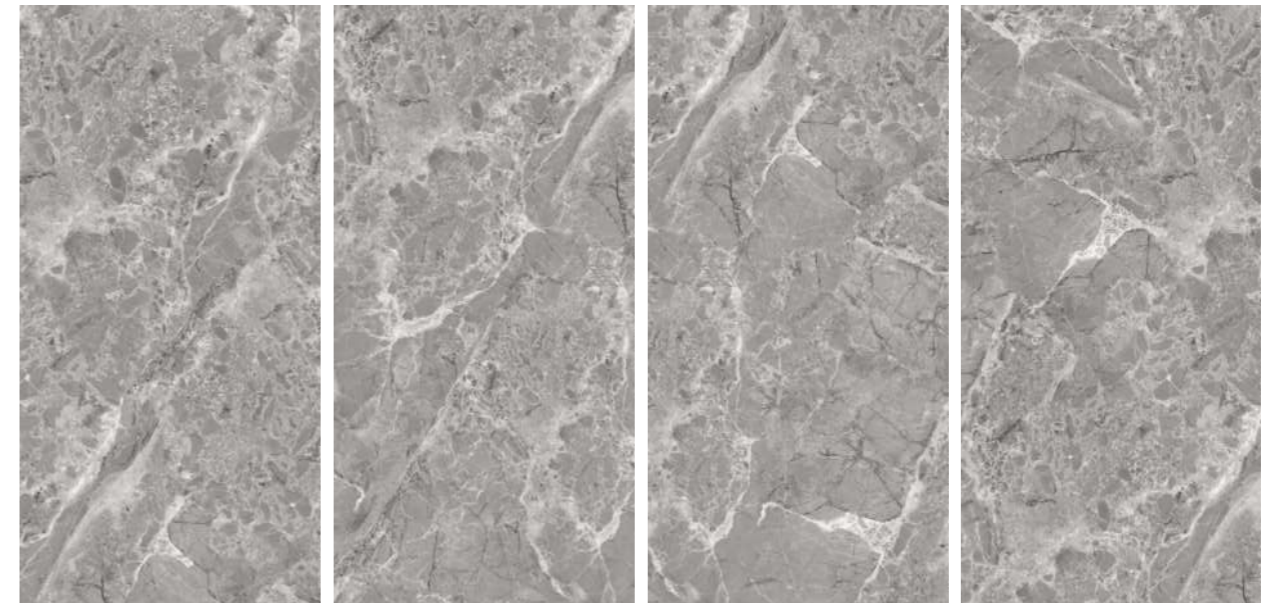

Thickness

09mm
Approx

Size

600x1200mm
60x120cm / 2'x4'

Finish

Polished Surface
Polished Glazed Vitrified Tiles

ADISON GREY