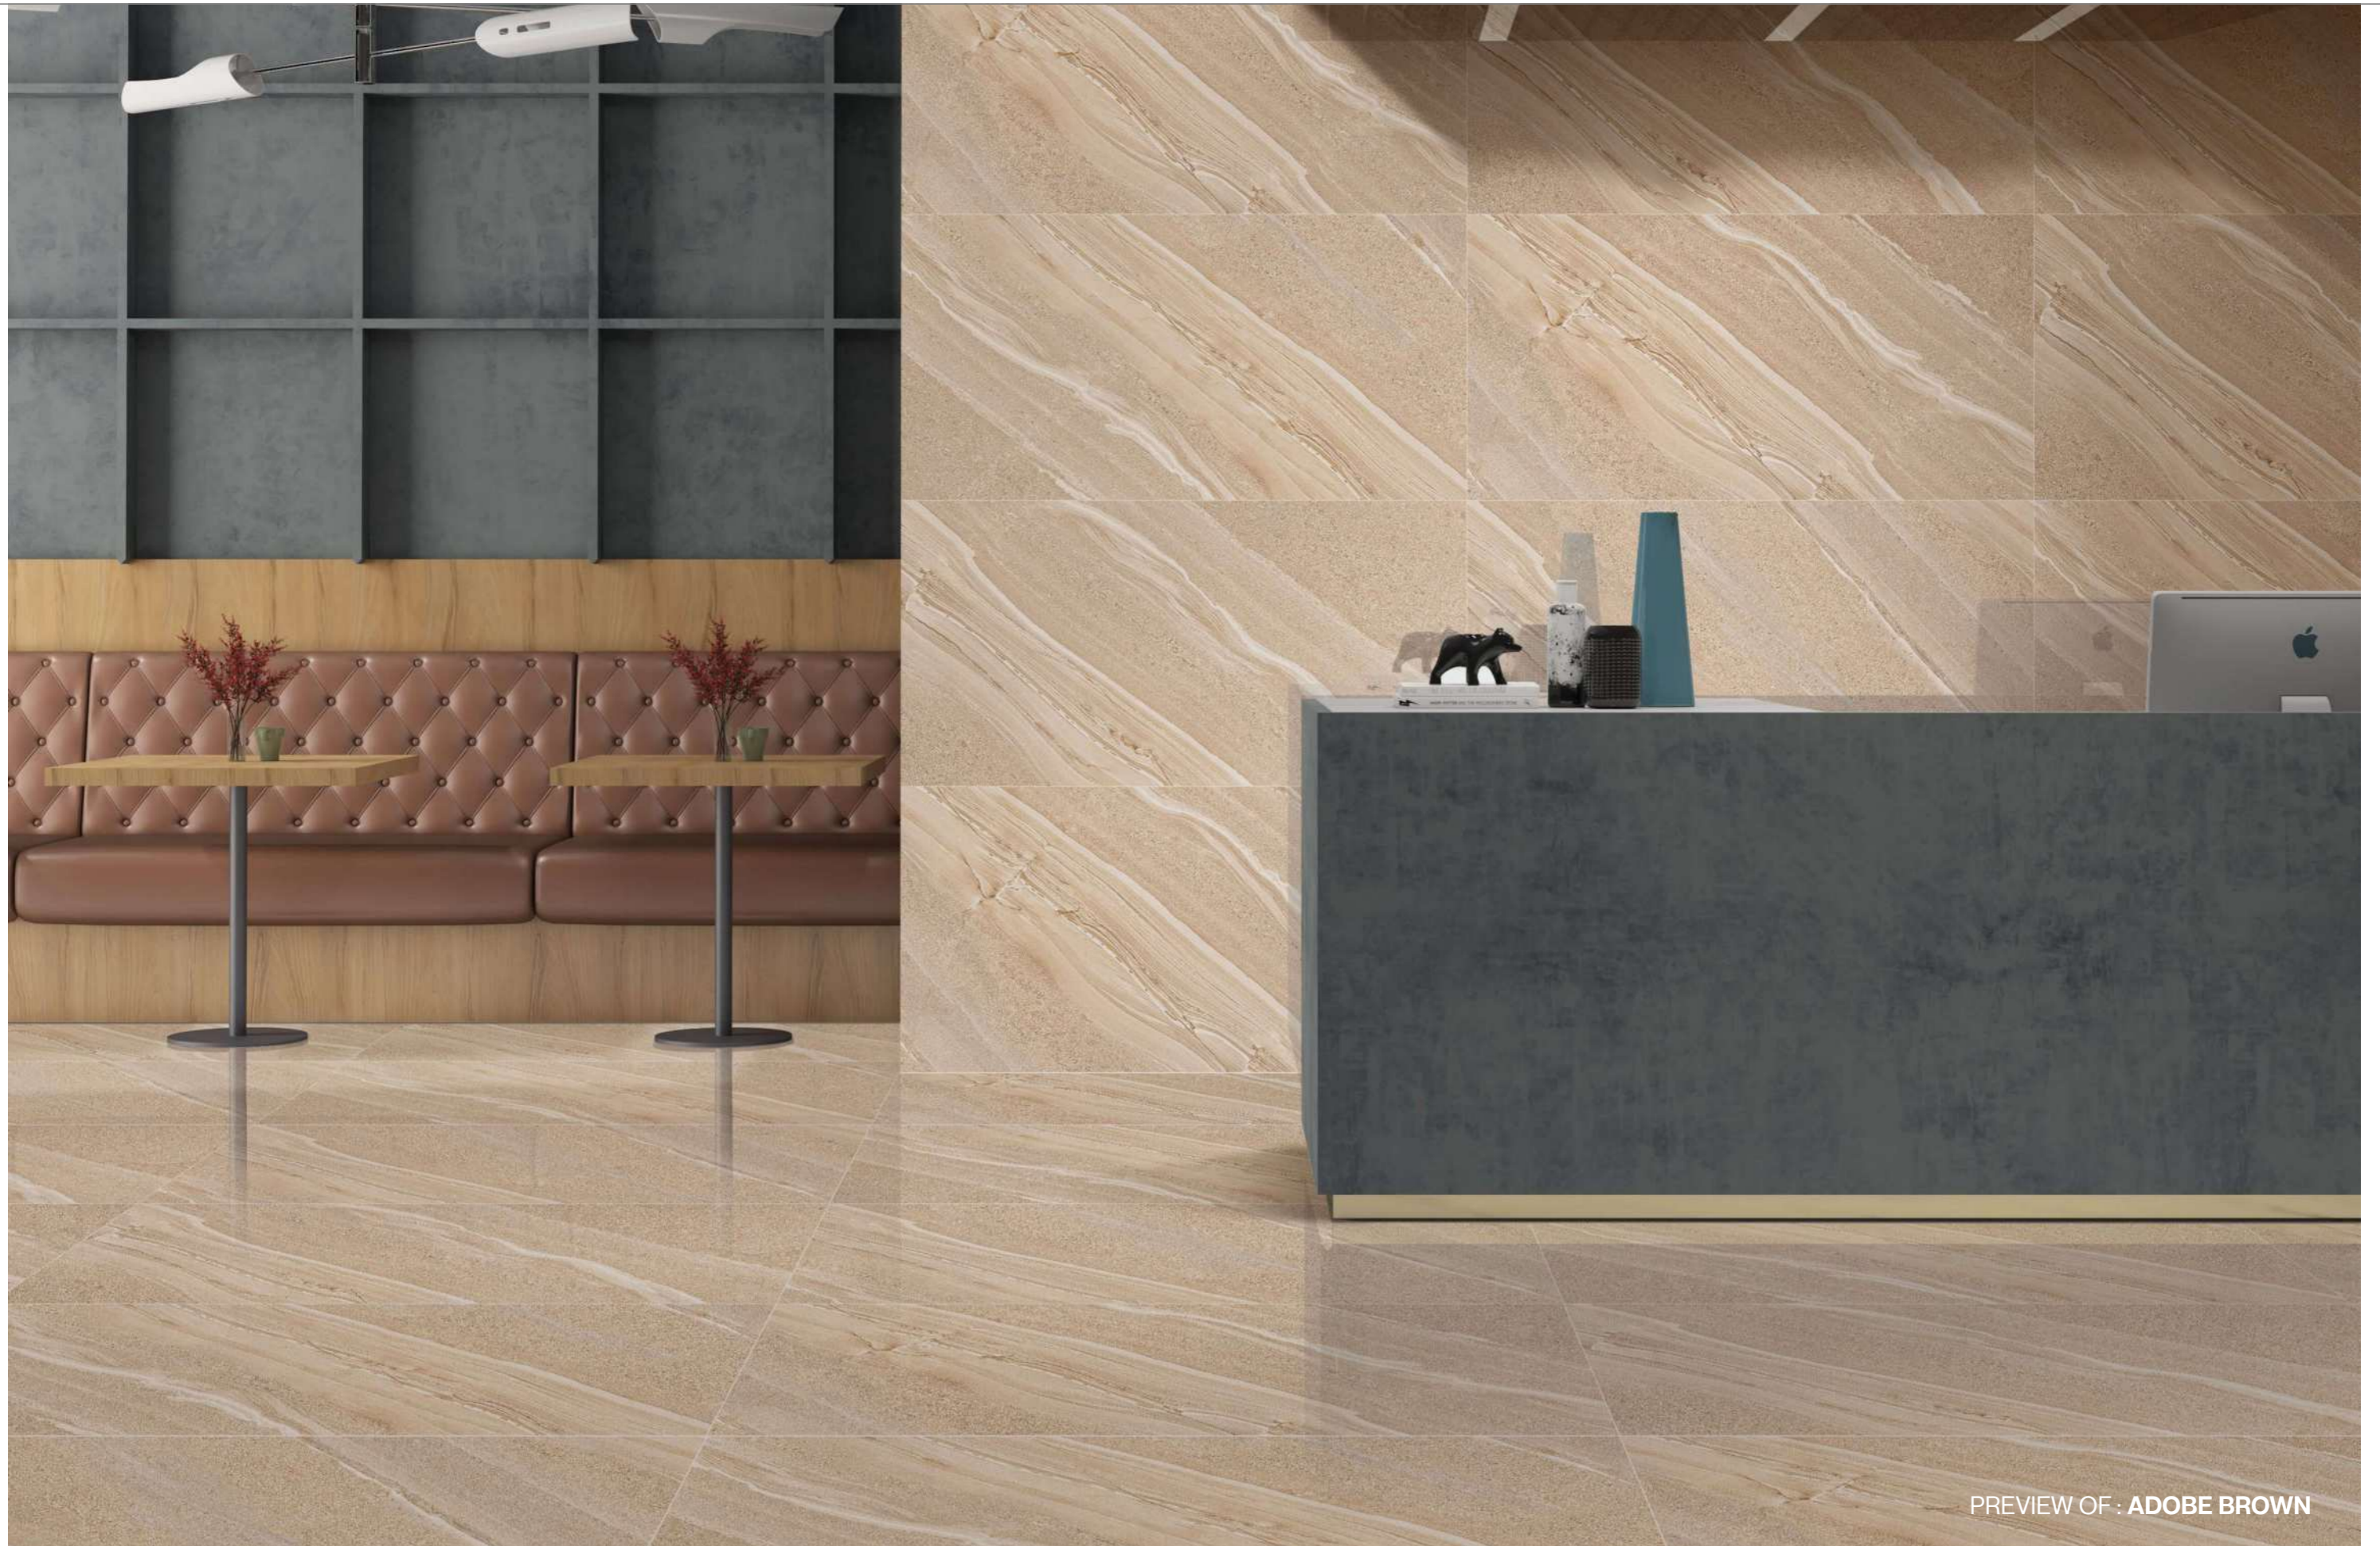

REFIN
Extreme Shiny Surfaces

60x120cm / 2'x4'
POLISHED SURFACE

PERFECTLY CRAFTED TOUCHES FOR CREATIVE DESIGNS

A magical combination of rich tones and flashes of light, accompanied by the strength of a latest-generation porcelain stoneware inspired by traditional hand-worked metal, lends.