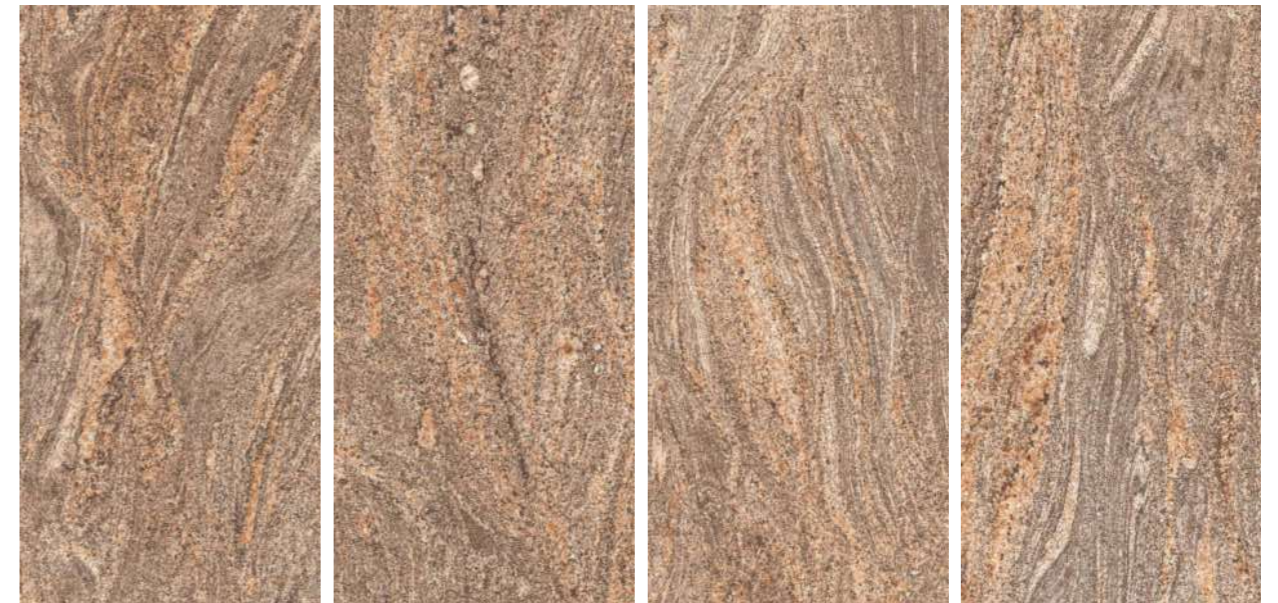

Thickness

09mm
Approx

Size

600x1200mm
60x120cm / 2'x4'

Finish

Polished Surface
Polished Glazed Vitrified Tiles

FANTASTICO BROWN