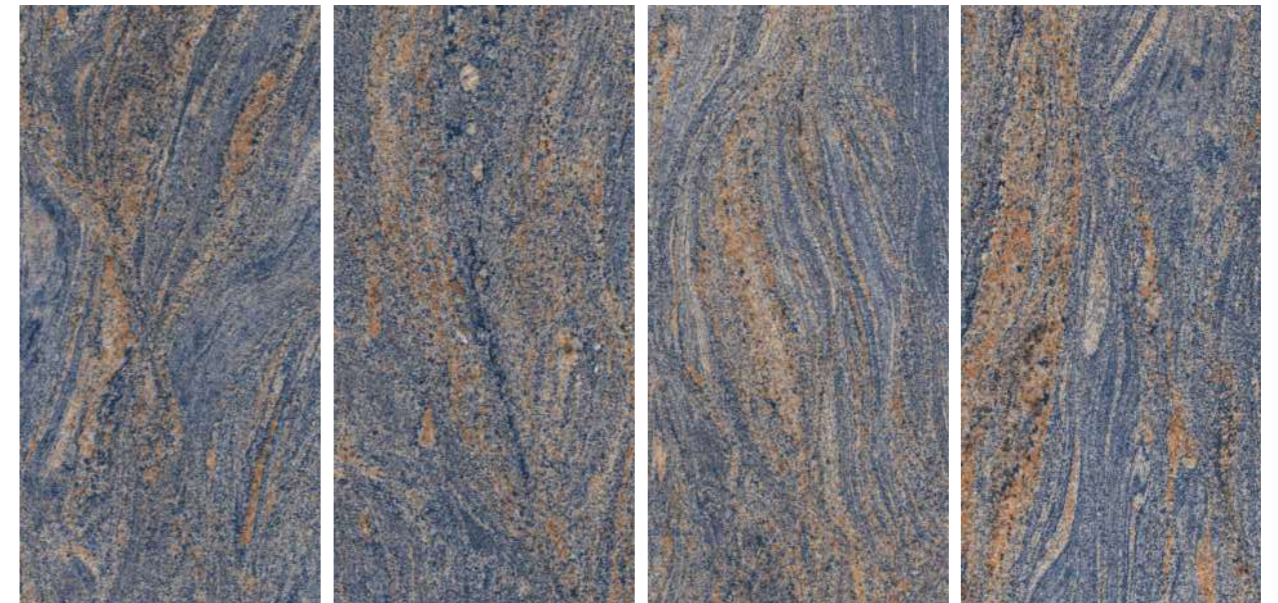

Thickness

09mm
Approx

Size

600x1200mm
60x120cm / 2'x4'

Finish

Polished Surface
Polished Glazed Vitrified Tiles

FANTASTICO NATURAL