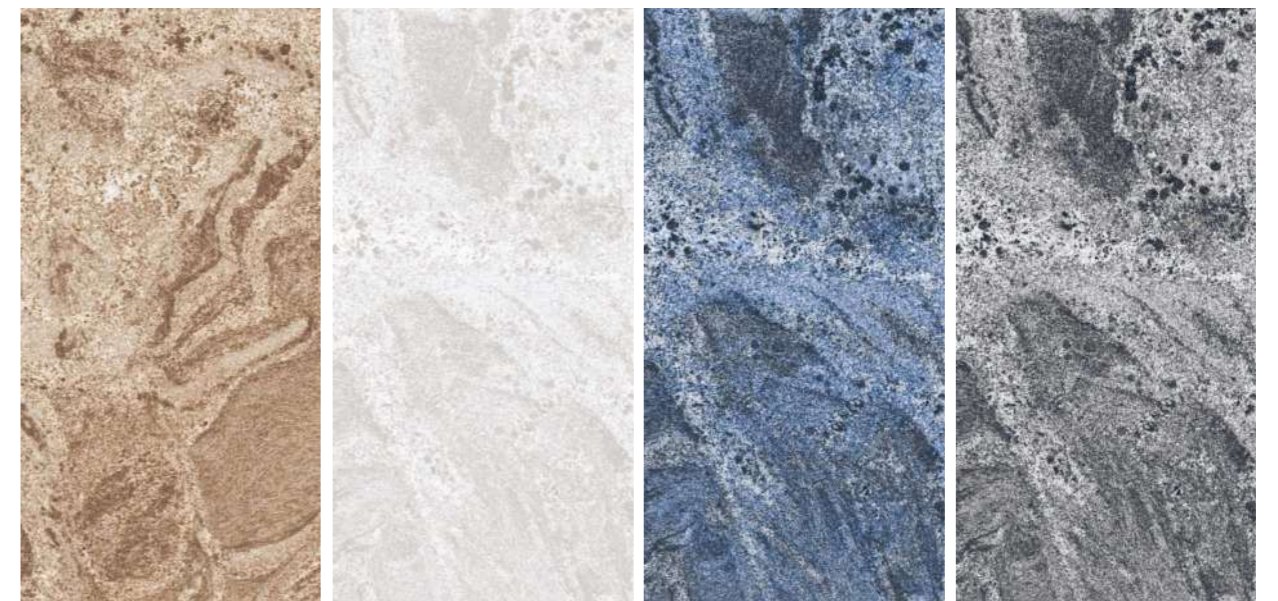

FANTASTICO CREMA

5
RANDOMS

**Technical
Characteristics**

AVAILABLE IN 4 OTHER COLORS

BROWN

BIANCO

AZUL

GREY