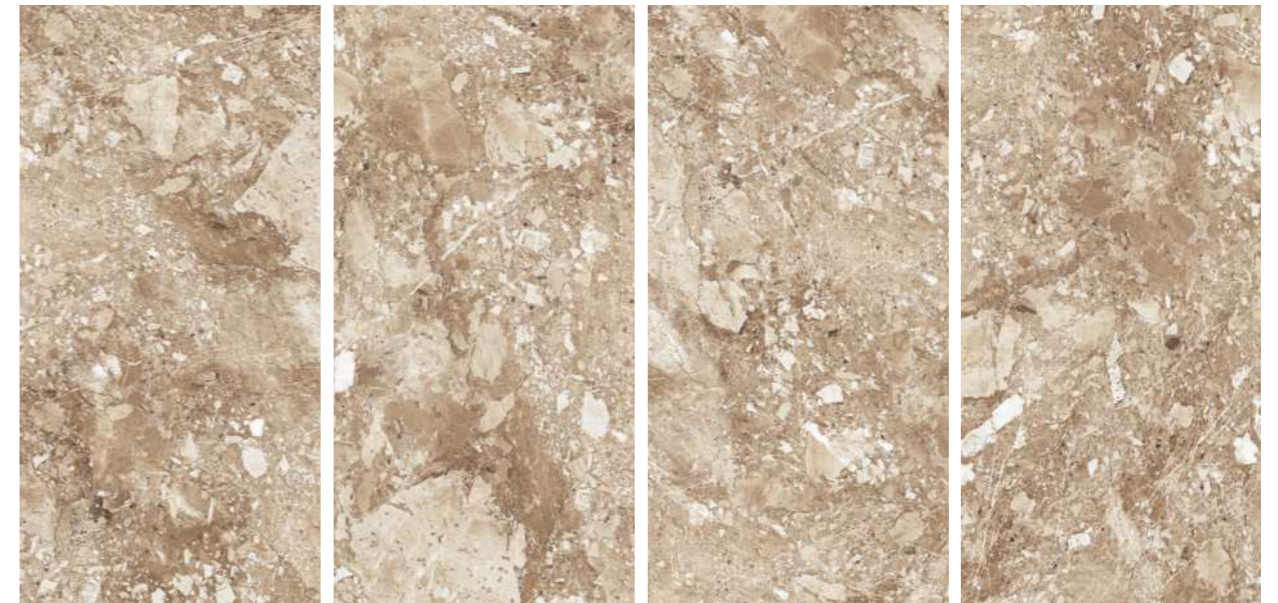

Thickness

09mm
Approx

Size

600x1200mm
60x120cm / 2'x4'

Finish

Polished Surface
Polished Glazed Vitrified Tiles

TOBACCO BEIGE