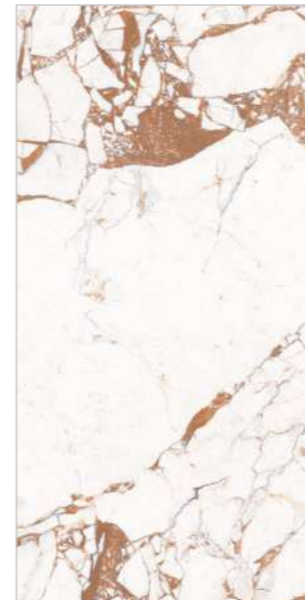

AVAILABLE IN 1 OTHER COLOR