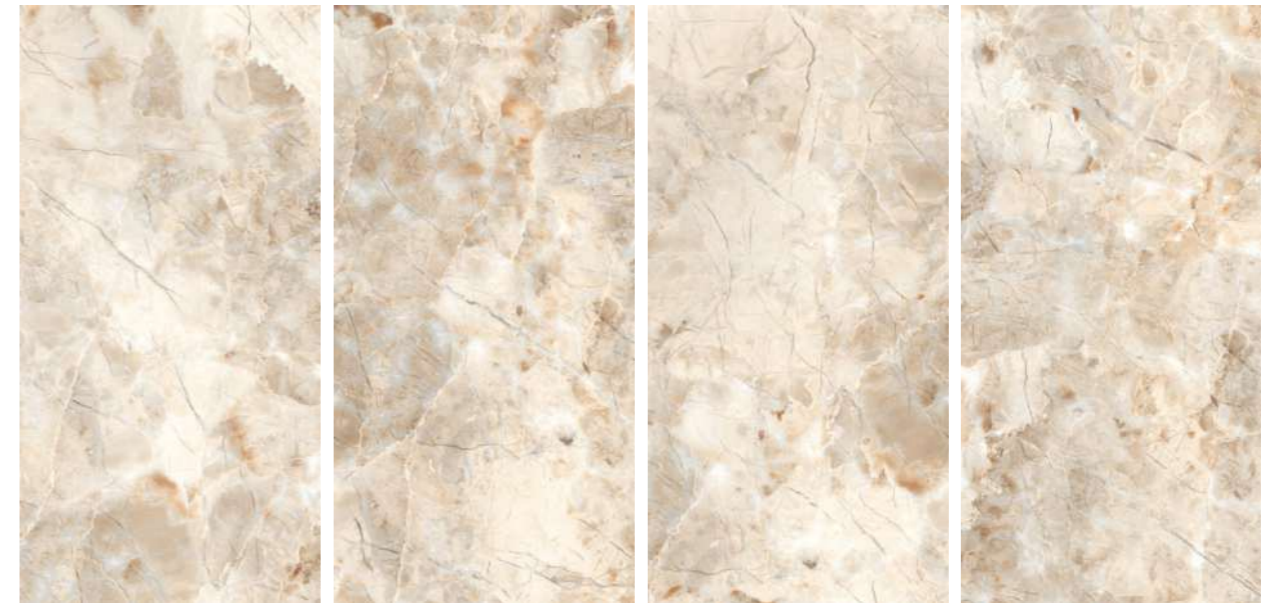

Thickness

09mm
Approx

Size

600x1200mm
60x120cm / 2'x4'

Finish

Polished Surface
Polished Glazed Vitrified Tiles

ADONIS BEIGE