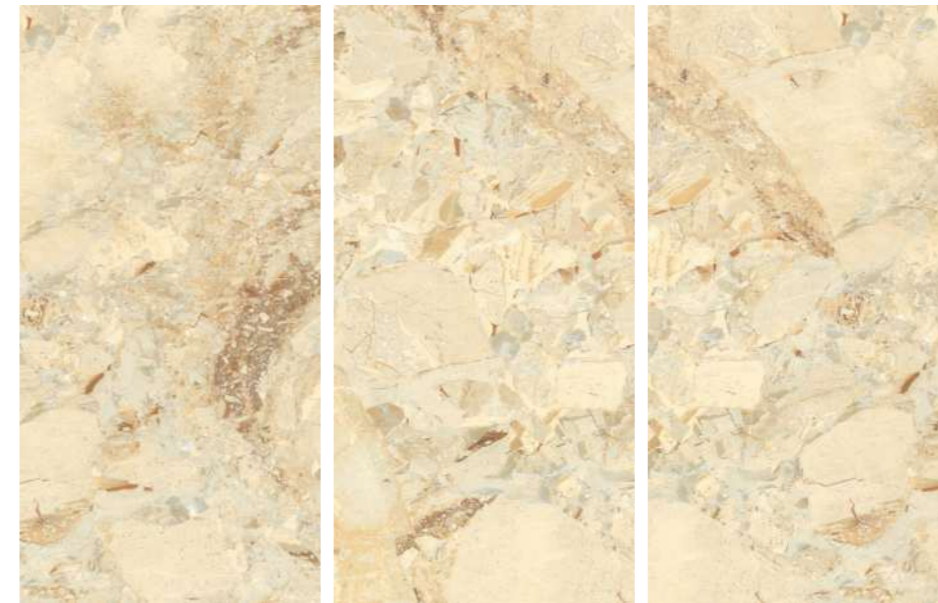

Thickness

09mm
Approx

Size

600x1200mm
60x120cm / 2'x4'

Finish

Polished Surface
Polished Glazed Vitrified Tiles

COLUMBUS NATURAL