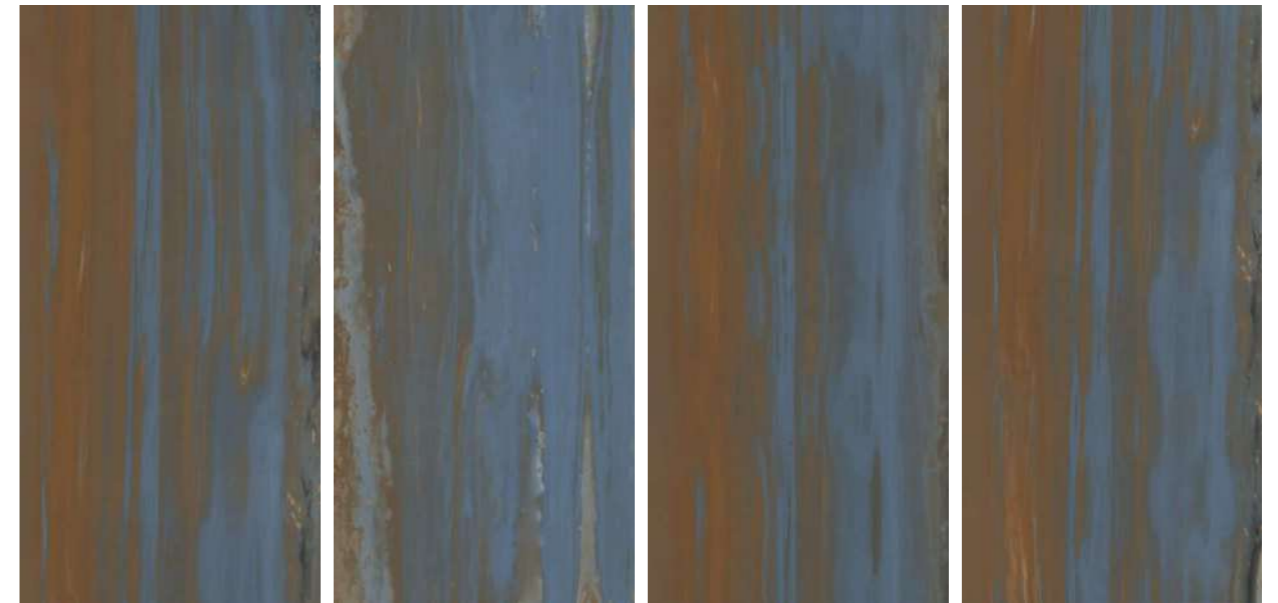

www.pollensgranito.com

PREVIEW OF : IRON RED

Thickness
09mm
Approx

Size
600x1200mm
60x120cm / 2'x4'

Finish
Matt
Surface

IRON RED

5
RANDOMS

**Technical
Characteristics**