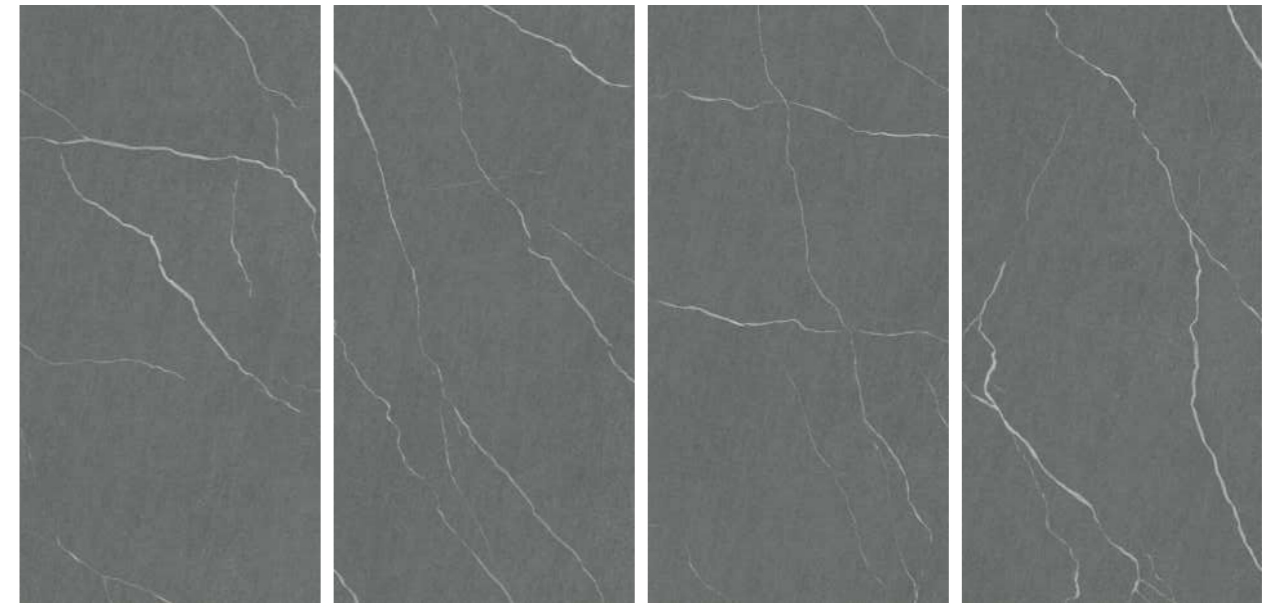

Thickness

09mm
Approx

Size

600x1200mm
60x120cm / 2'x4'

Finish

Matt
Surface

NEXONA GRAY