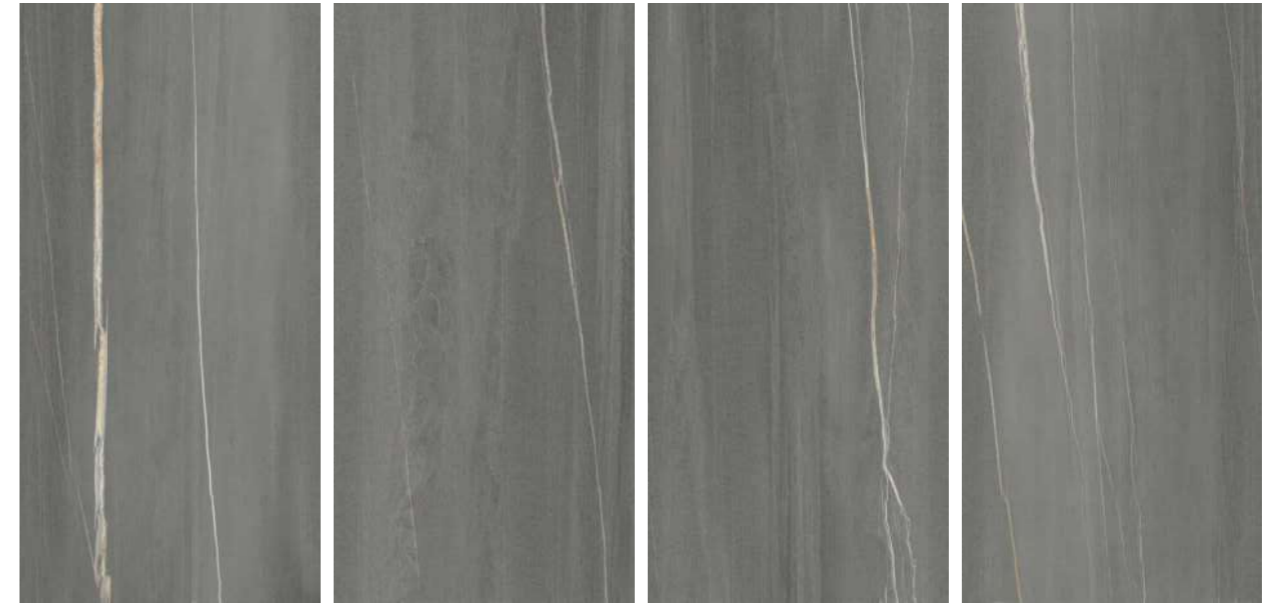

Thickness
09mm
Approx

Size
600x1200mm
60x120cm / 2'x4'

Finish
Matt
Surface

CLUSTER BOULDER