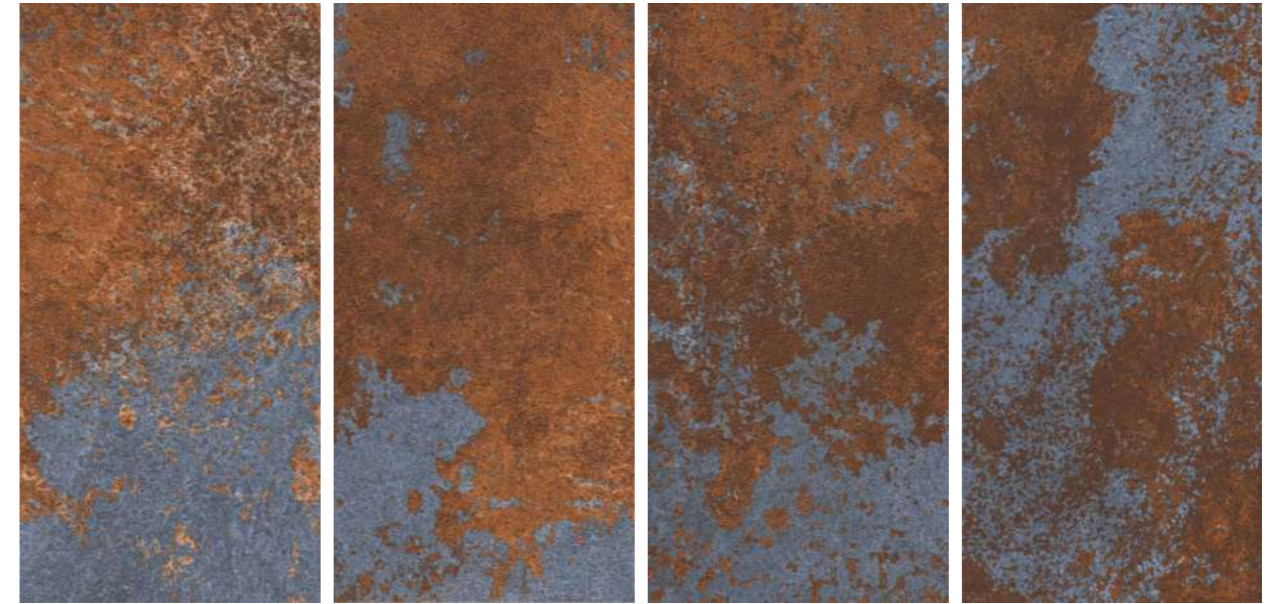

www.pollensgranito.com

PREVIEW OF : **HAMMERED AZUL**

Thickness
09mm
Approx

Size
600x1200mm
60x120cm / 2'x4'

Finish
Matt
Surface

HAMMERED AZUL

8
RANDOMS

**Technical
Characteristics**