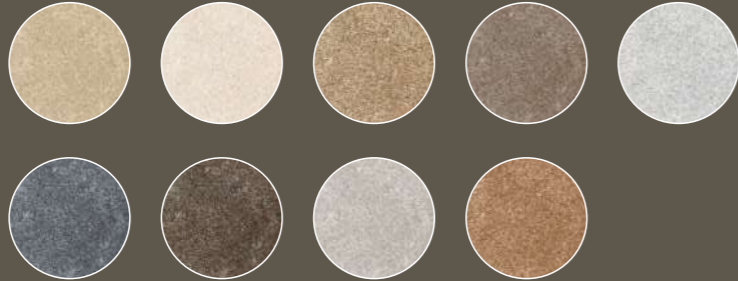

MUDBOX

A magical fusion of earth

60x120cm / 2'x4'

MATT SURFACE

SOPHISTICATED COLLECTION OF SURFACES

Energising, unique, powerful. Is it an ideal choice for a boardroom. Absolutely! Handpicked from the quarries of South America, this granite can leave a lasting impression on everyone.

www.pollensgranito.com