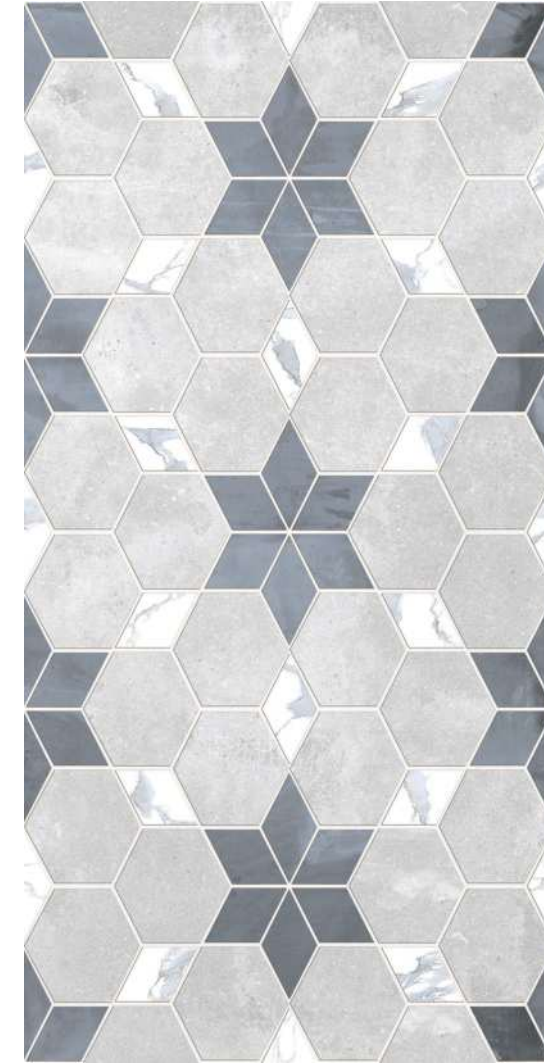

IMPERIAL DECOR

600x1200mm
60x120cm / 2'x4'

Matt Finish