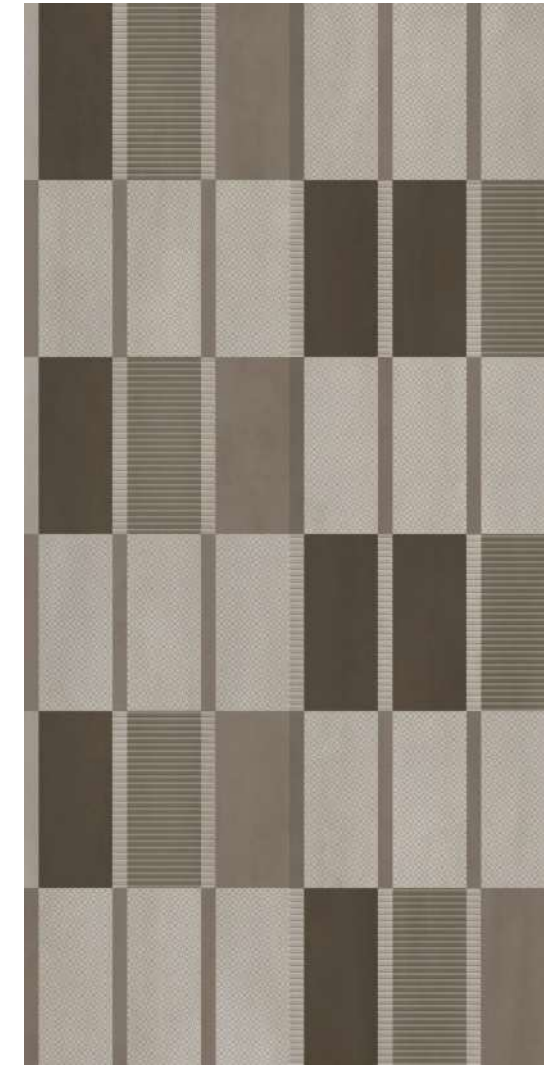

DOLOMIA DECOR

600x1200mm
60x120cm / 2'x4'

Matt Finish