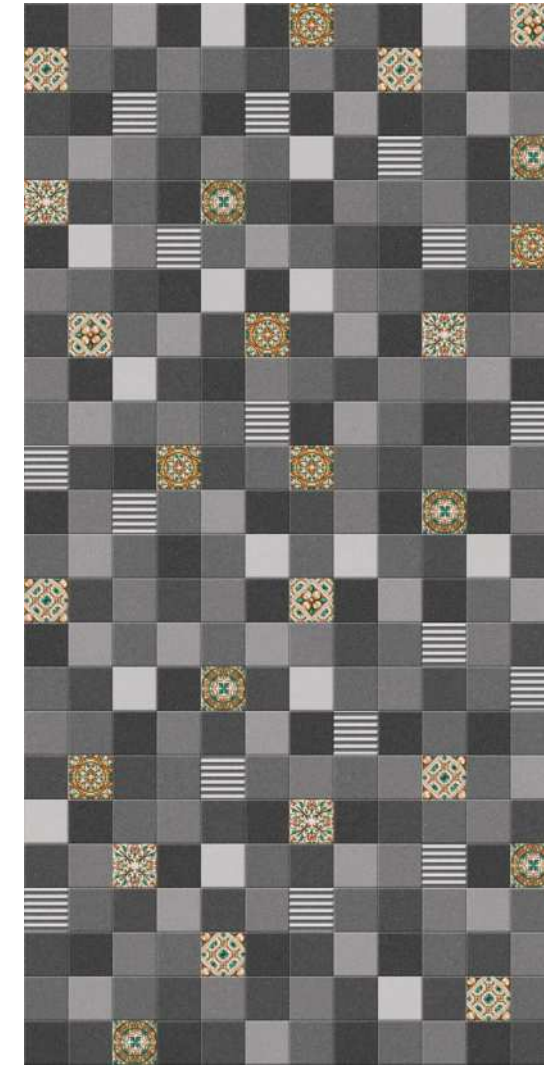

600x1200mm  
60x120cm / 2'x4'

Matt Finish

**KARAMICA DARK**

600x1200mm  
60x120cm / 2'x4'

Matt Finish

**KARAMICA DECOR**

600x1200mm  
60x120cm / 2'x4'

Matt Finish