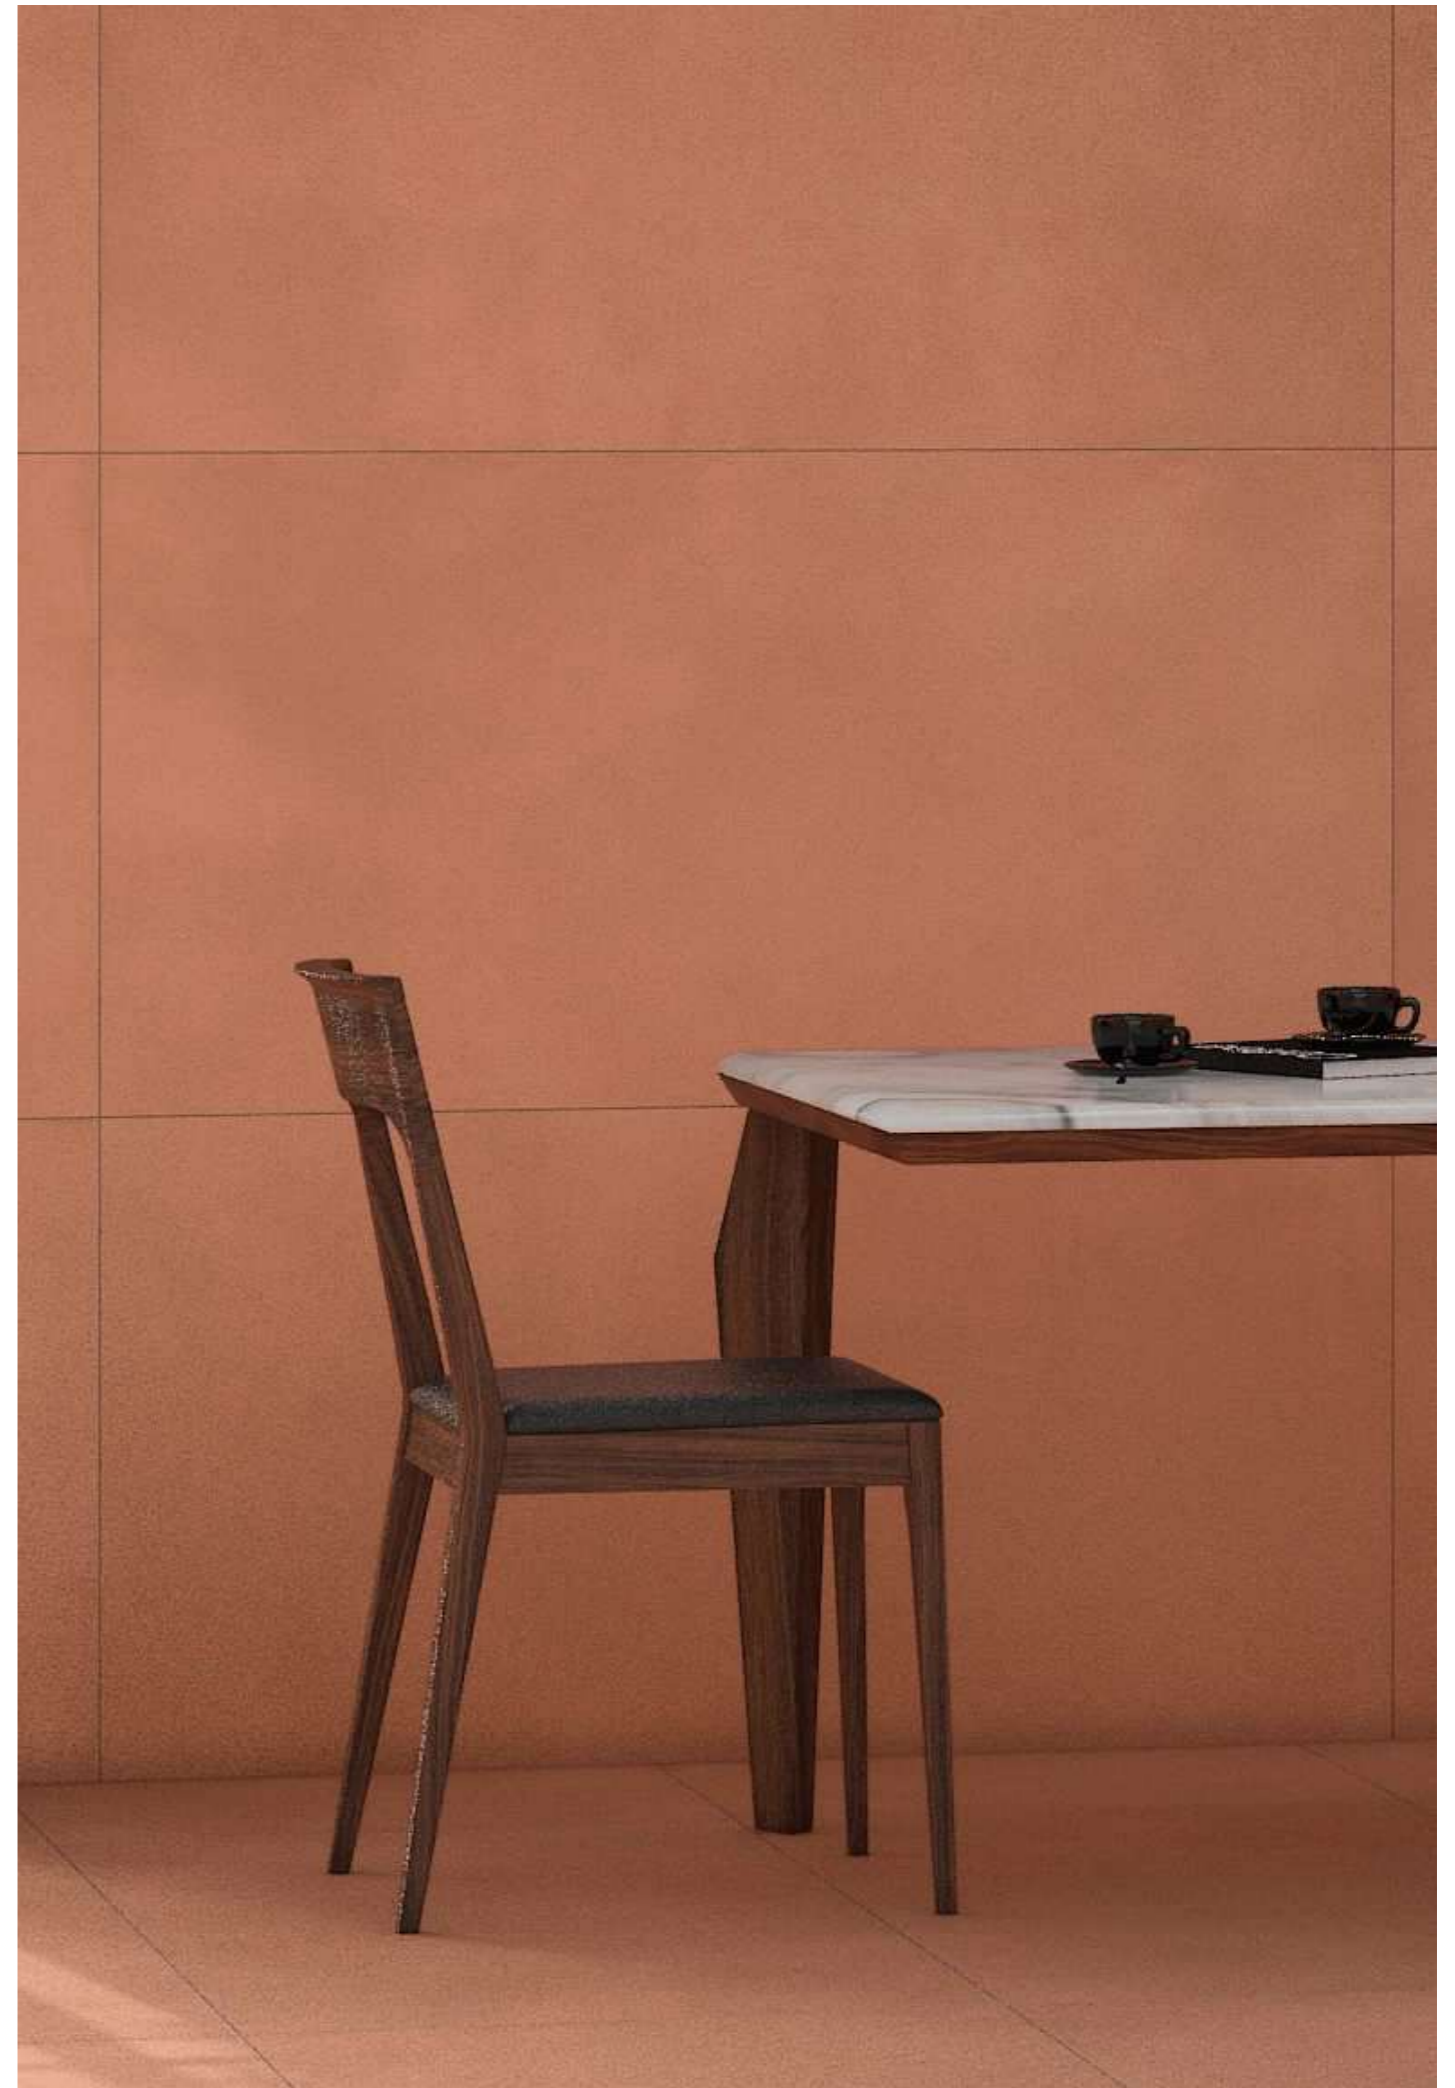

POLLENS[®]
— GRANITO —

BIRCH APRICOT

60x120cm / Matt Surface / Glossy Surface

PIGMENTO
A Seamless Sensations ●●●●

POLLENS[®]
— GRANITO —

BIRCH DENIM

60x120cm / Matt Surface / Glossy Surface

BIRCH GRAPE