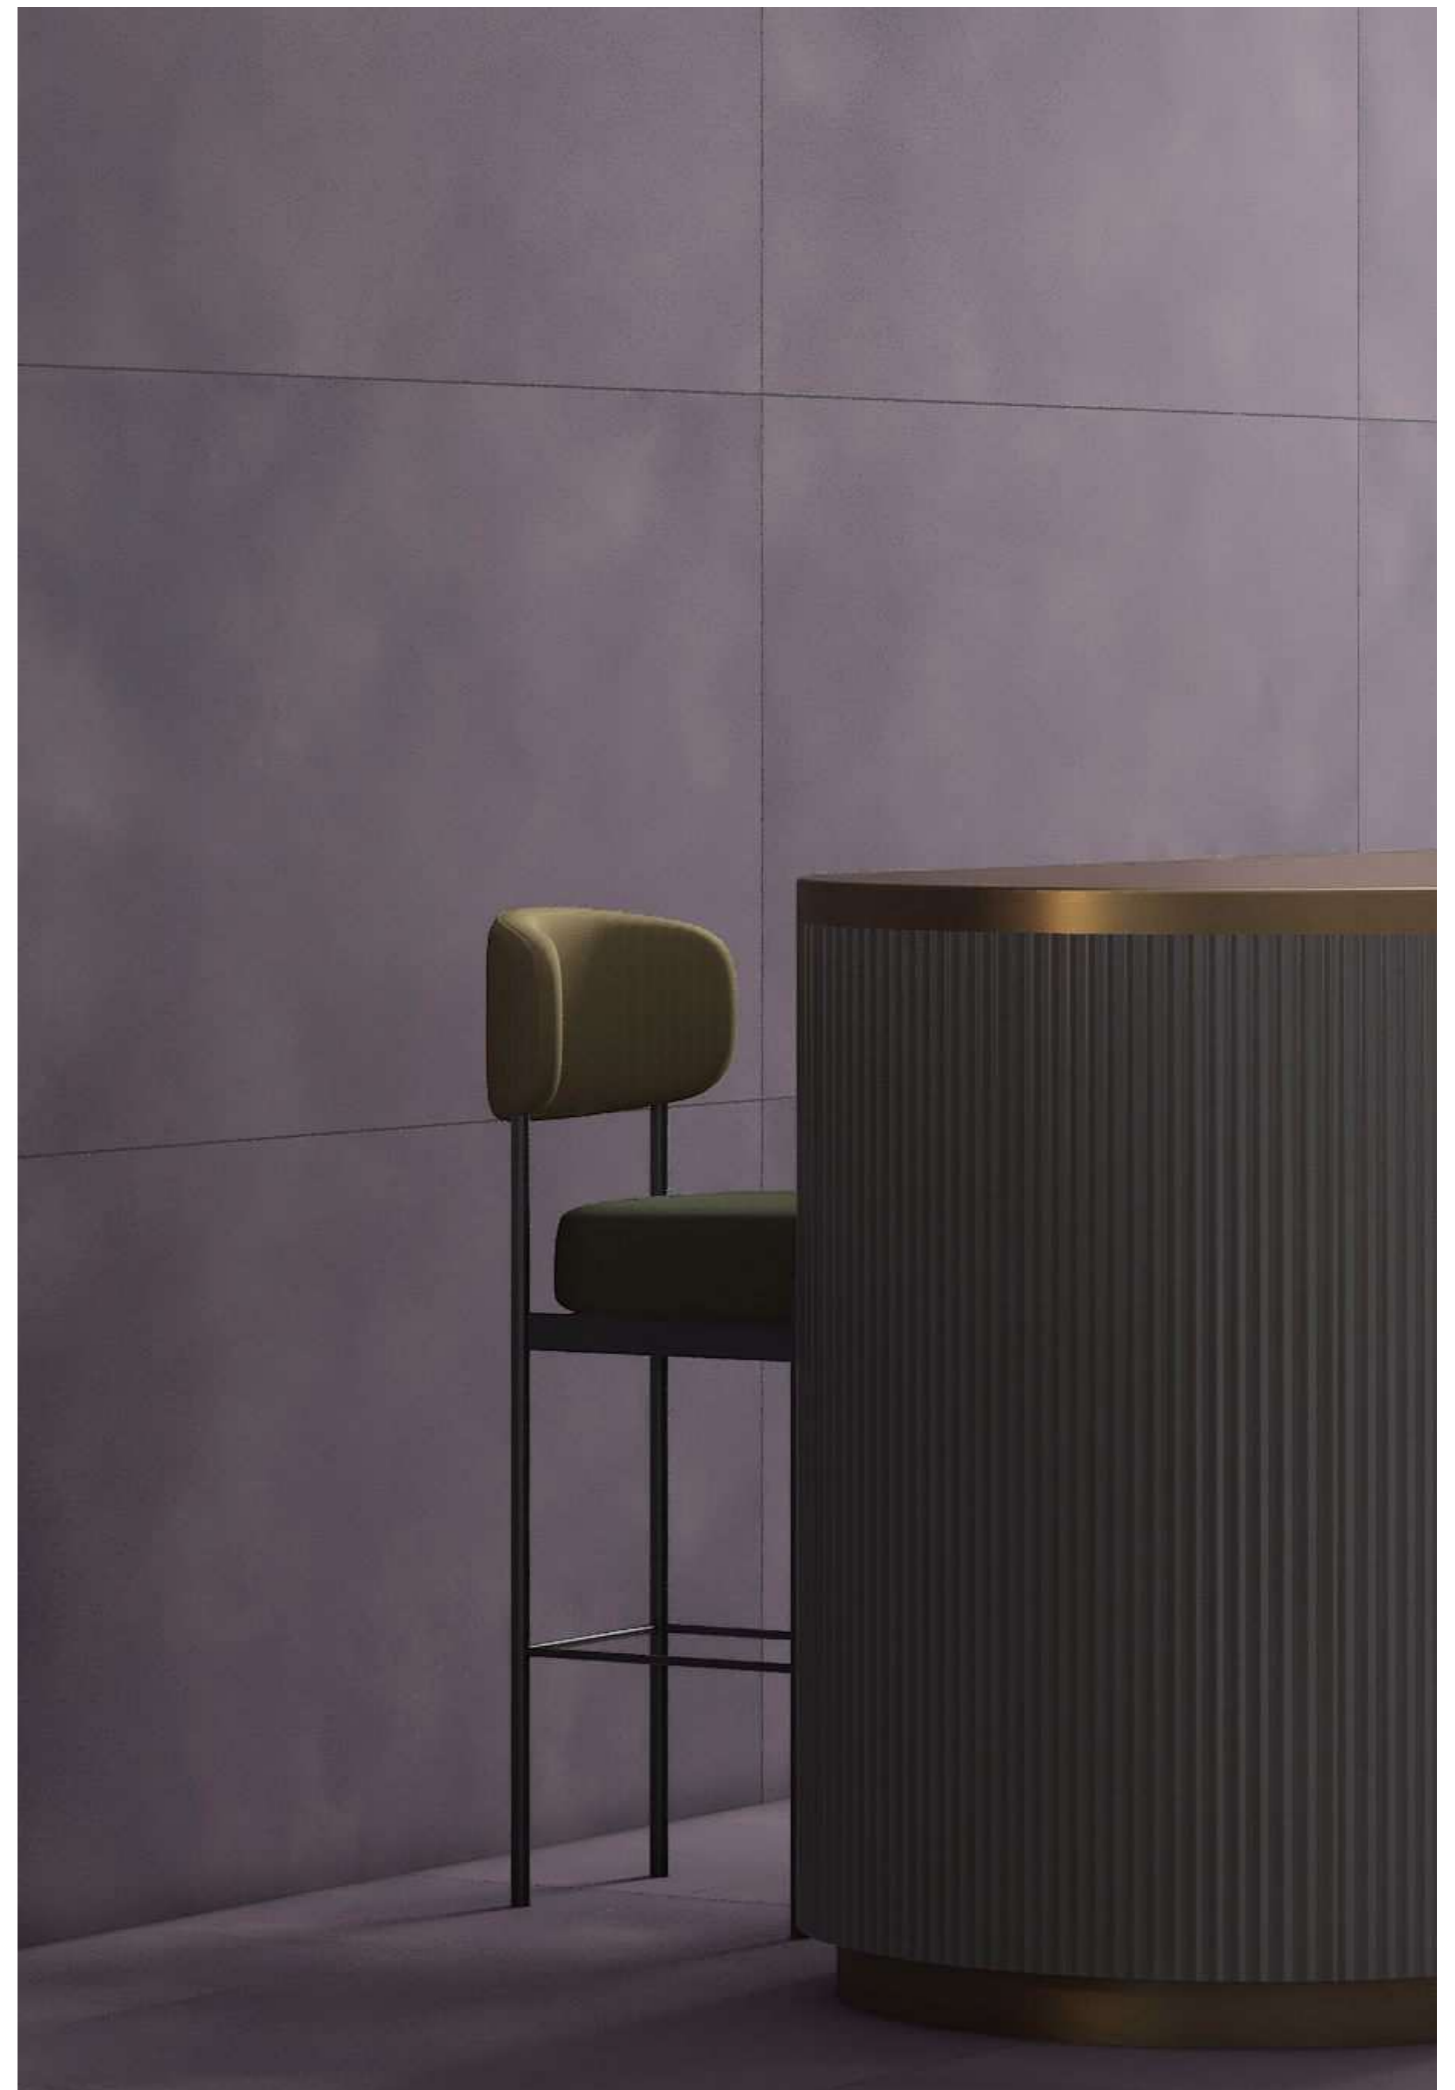

BIRCH GRAPE

60x120cm / Matt Surface / Glossy Surface

PIGMENTO
A Seamless Sensations ●●●●

POLLENS®
— GRANITO —