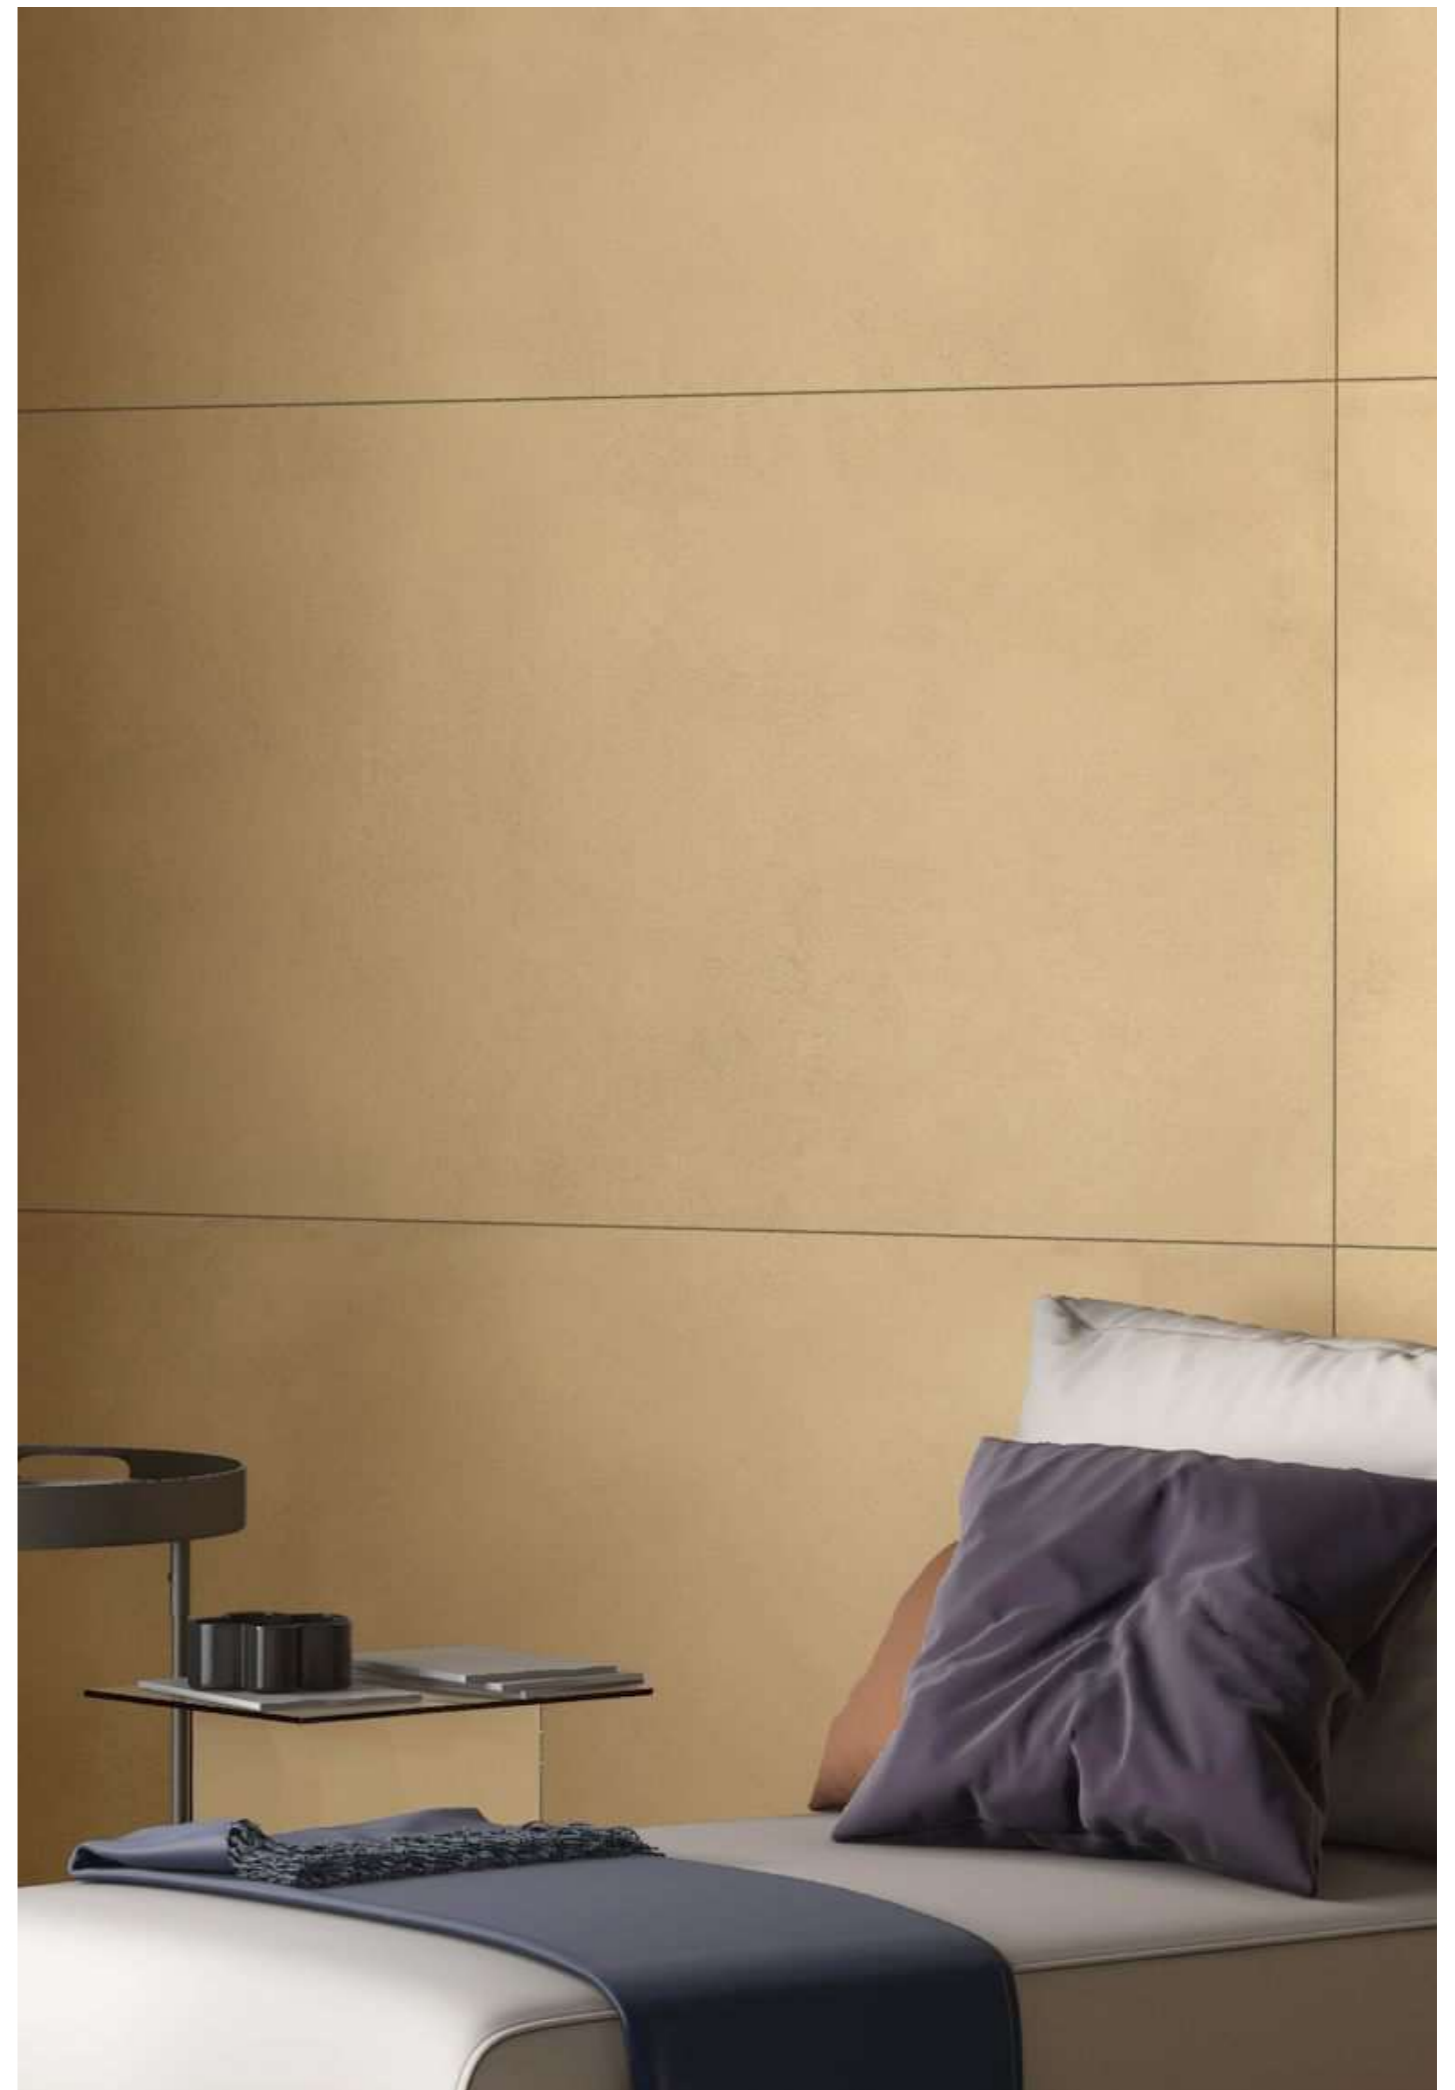

BIRCH SUNSHINE

60x120cm / Matt Surface / Glossy Surface

PIGMENTO
A Seamless Sensations ●●●●●

POLLENS®
— GRANITO —