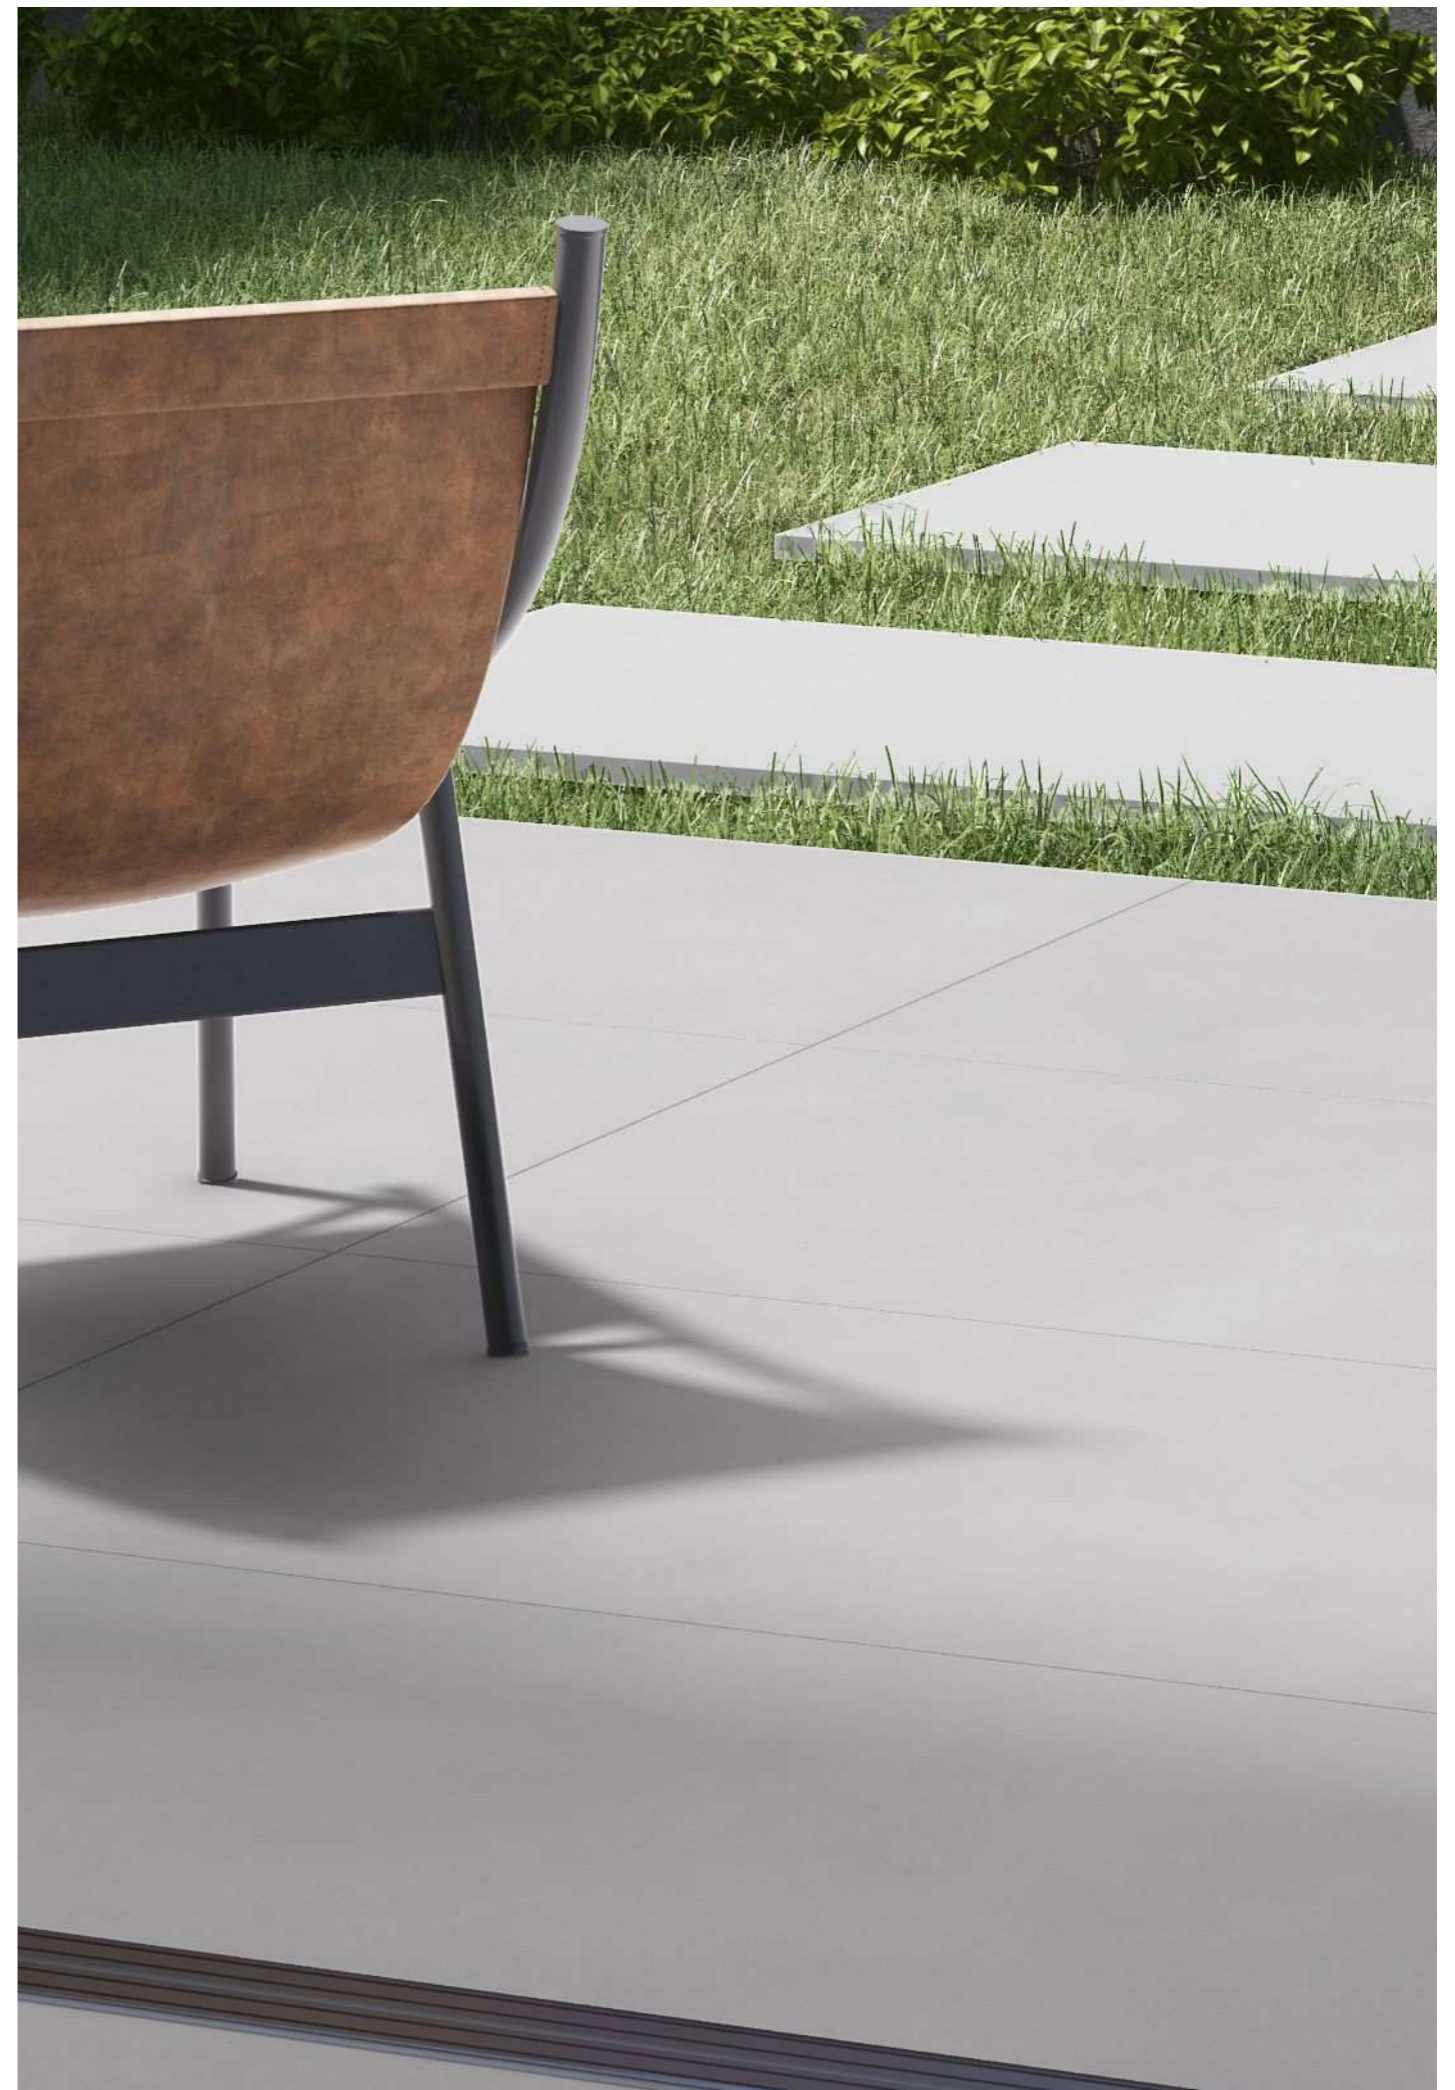

PIGMENTO
A Seamless Sensations ●●●●

POLLENS[®]
— GRANITO —

BIRCH SLATE

60x120cm / Matt Surface / Glossy Surface

PIGMENTO
A Seamless Sensations ●●●●●

POLLENS[®]
— GRANITO —

BIRCH SILVER

60x120cm / Matt Surface / Glossy Surface