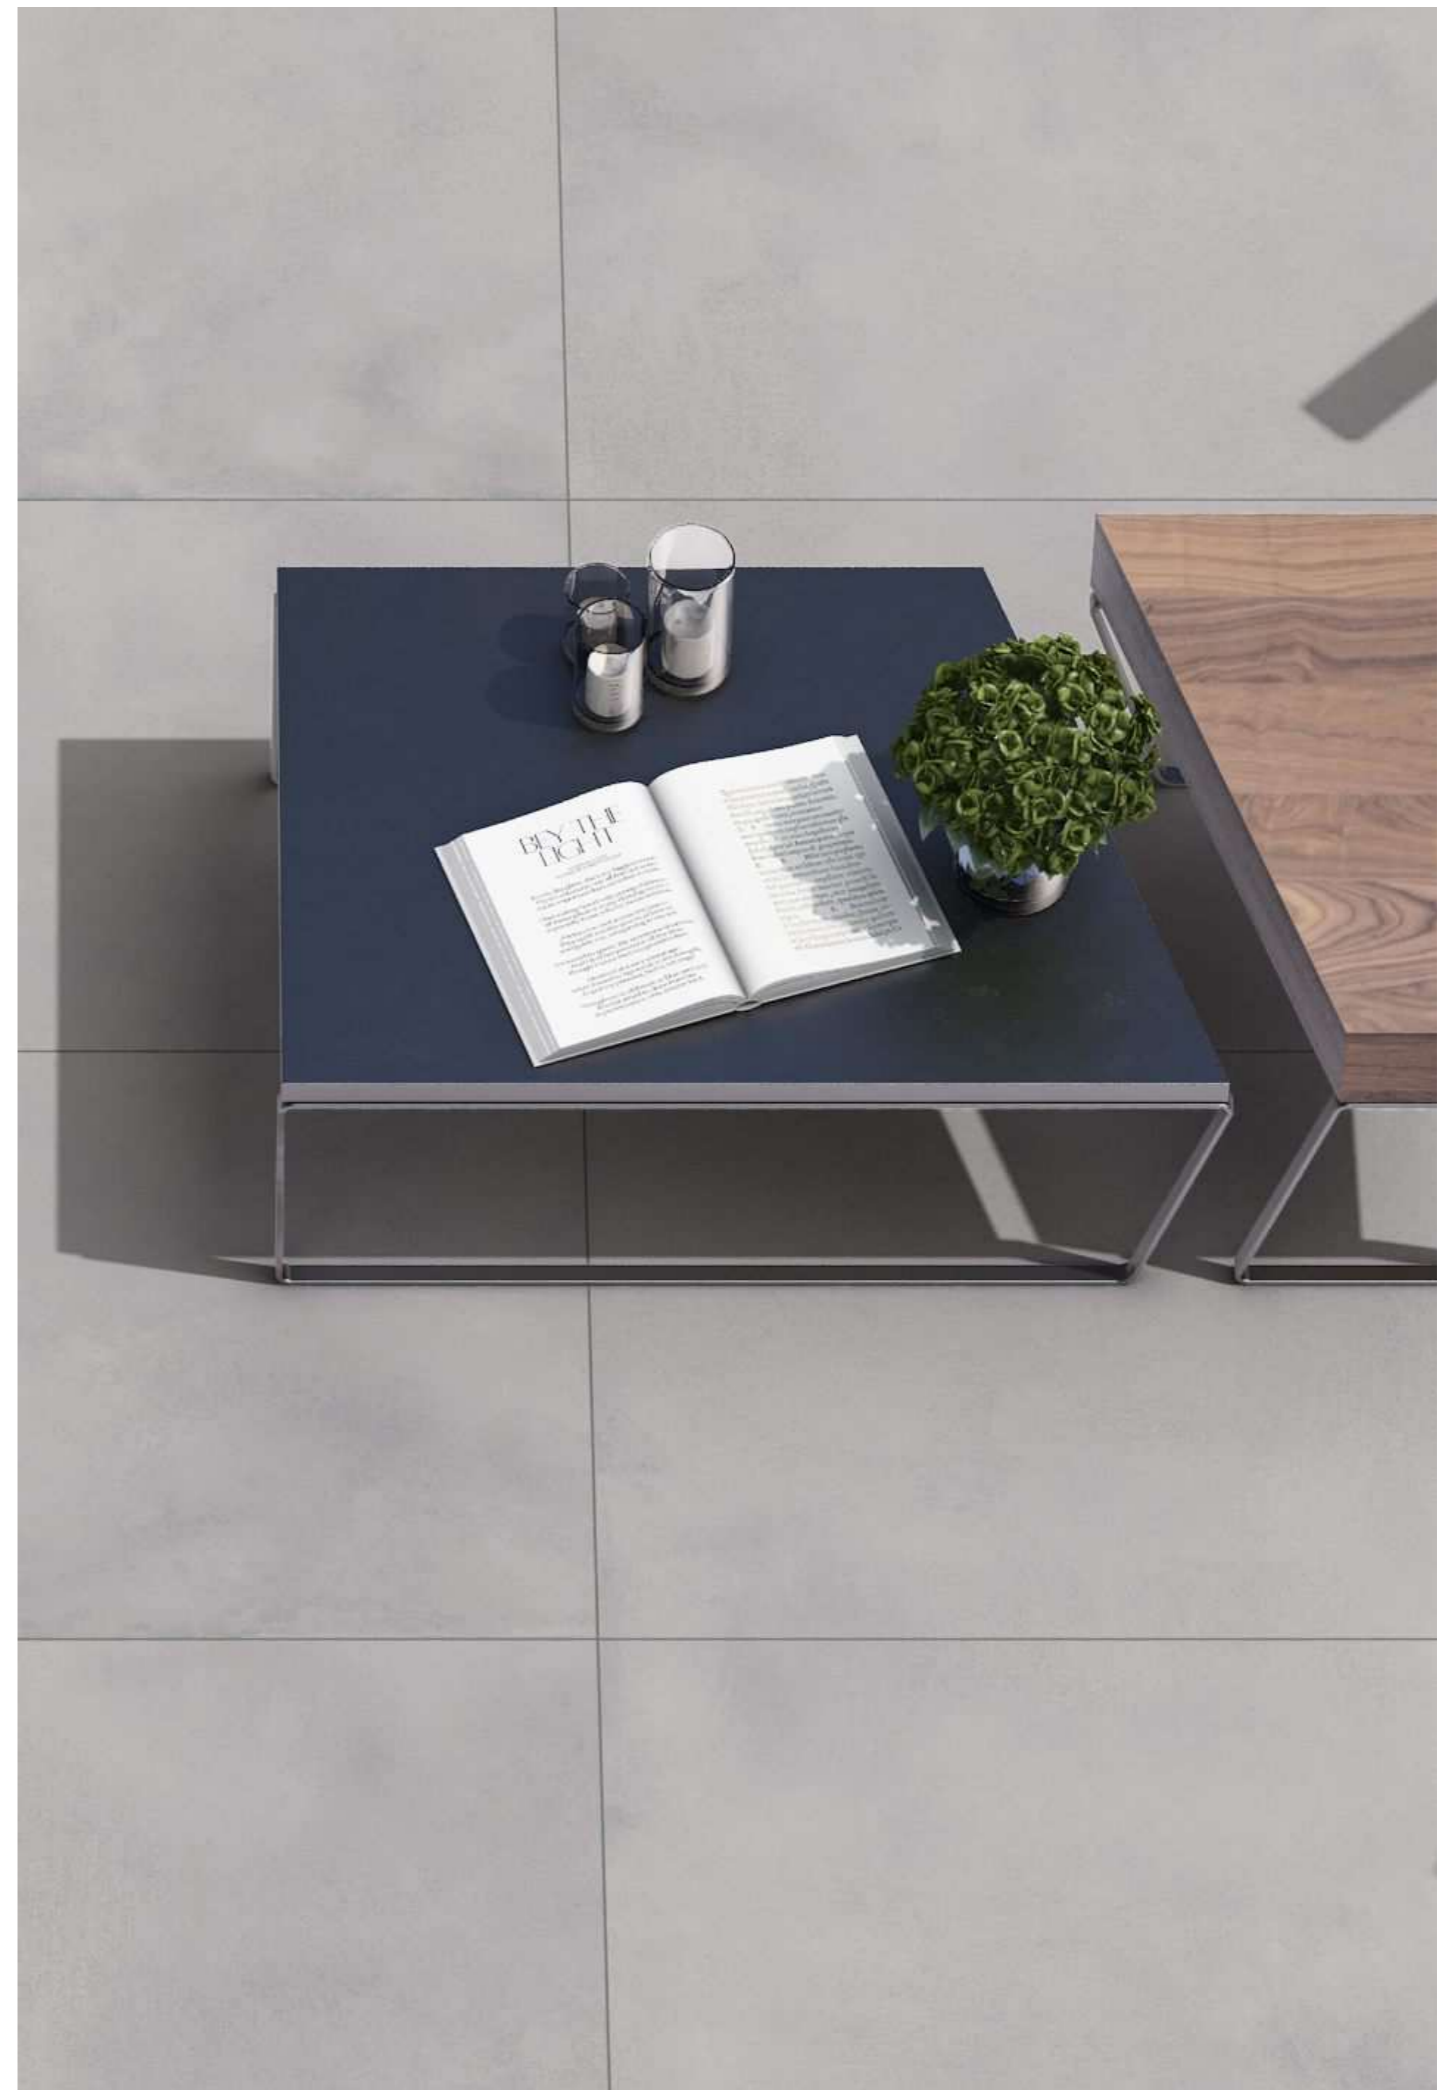

PIGMENTO
A Seamless Sensations ●●●●

POLLENS[®]
— GRANITO —

BIRCH SLATE

60x120cm / Matt Surface / Glossy Surface

PIGMENTO
A Seamless Sensations ●●●●●

POLLENS[®]
— GRANITO —

BIRCH SILVER

60x120cm / Matt Surface / Glossy Surface