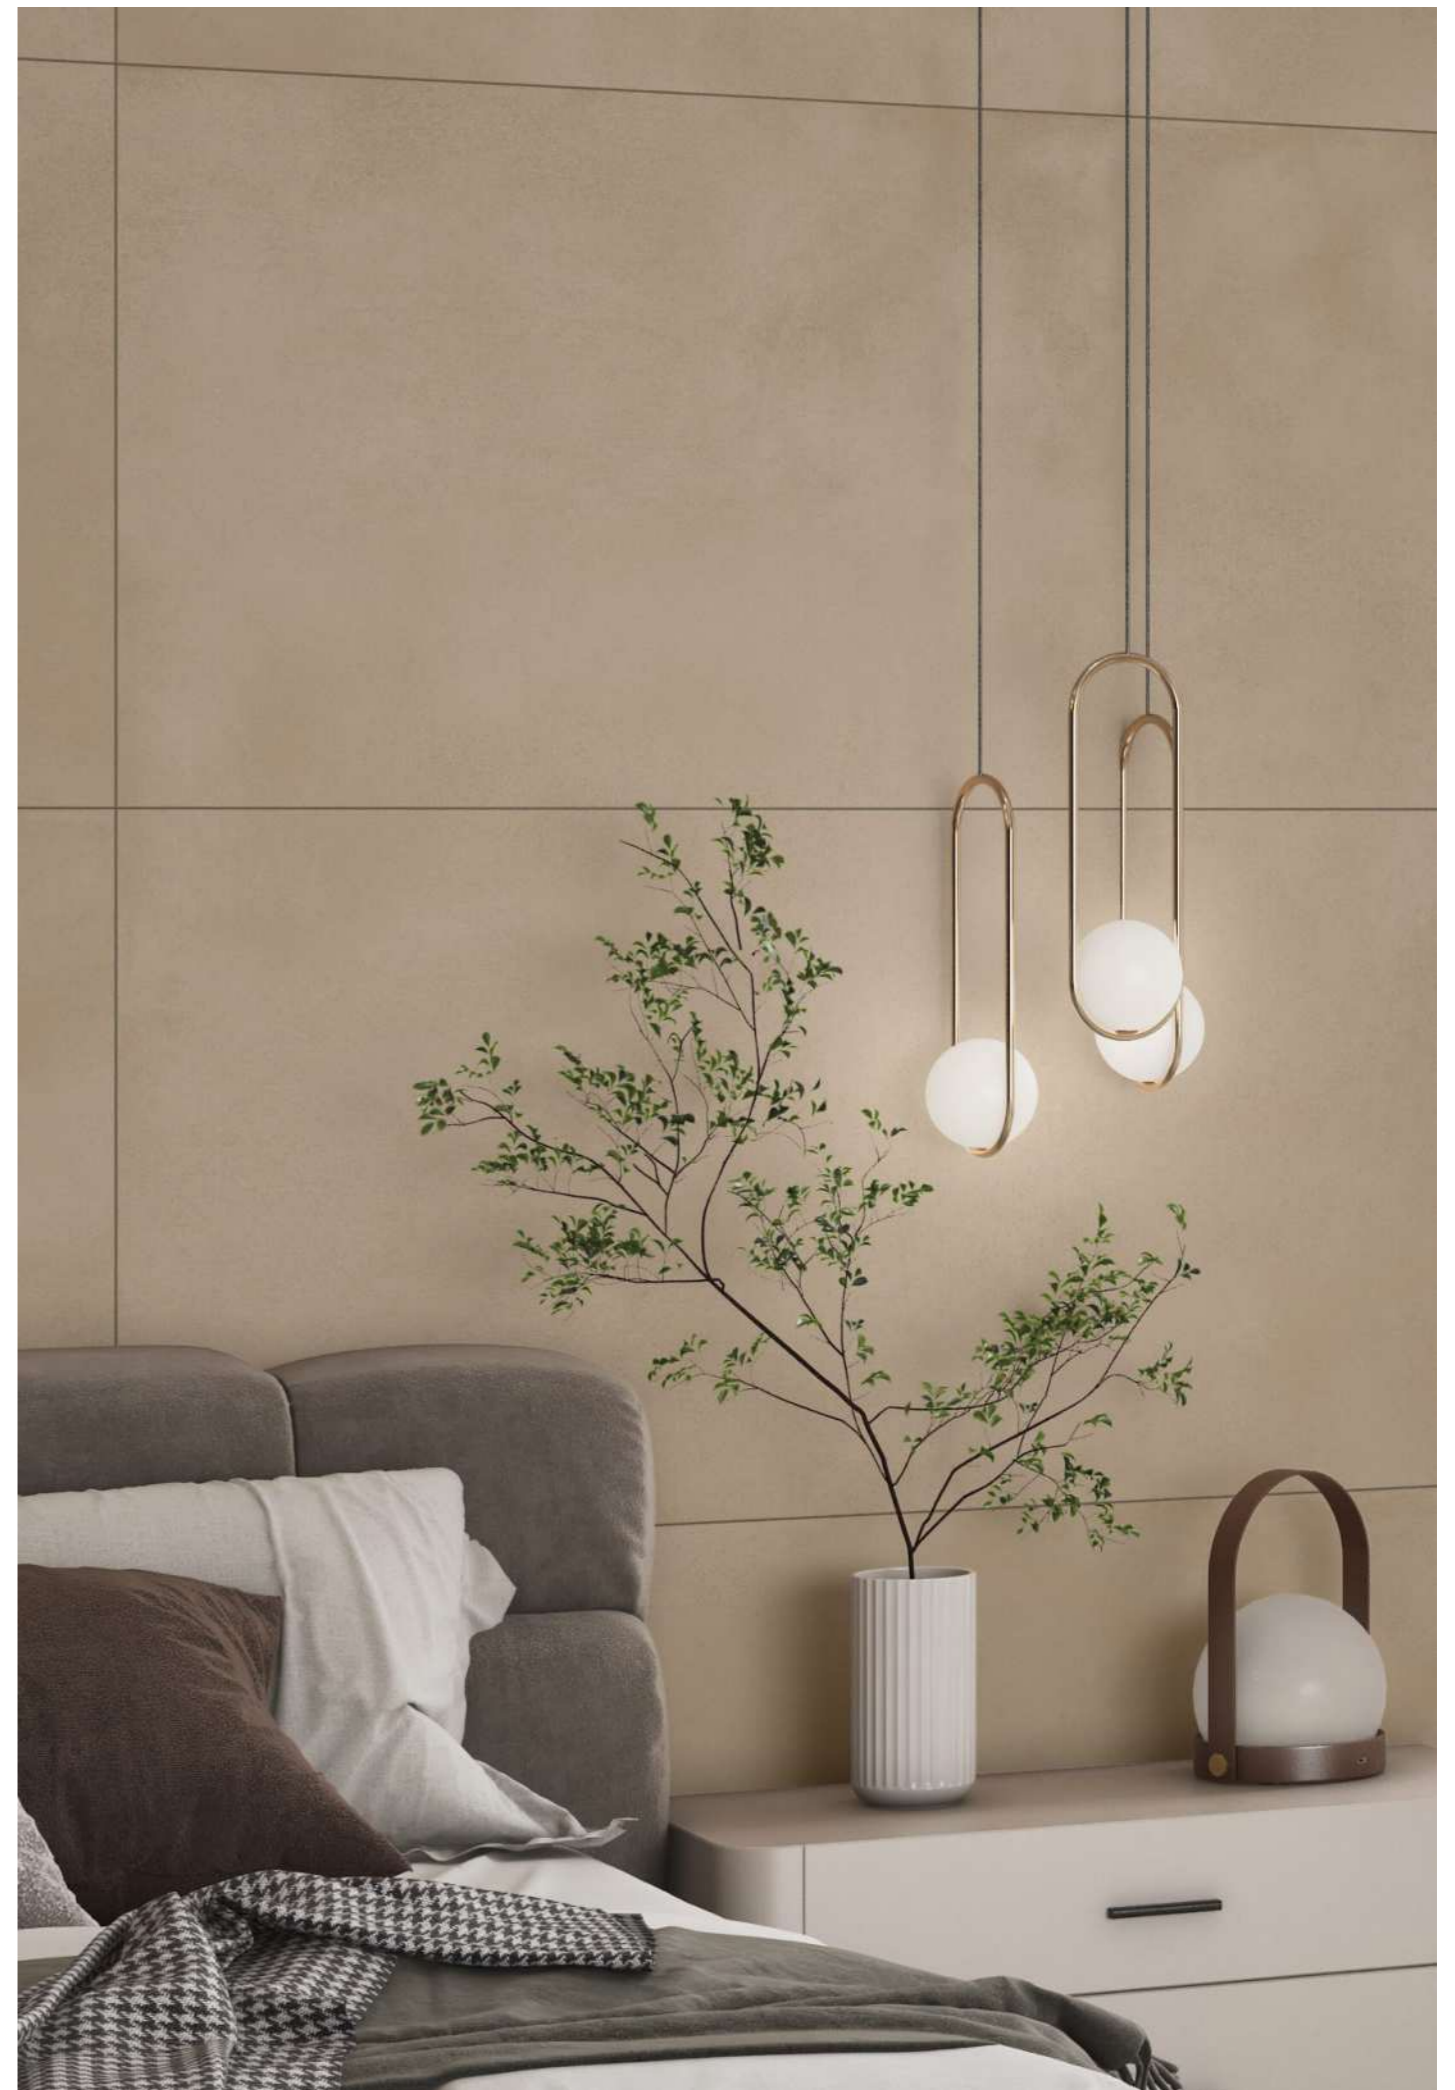

BIRCH SUNSHINE

60x120cm / Matt Surface / Glossy Surface

PIGMENTO
A Seamless Sensations ●●●●●

POLLENS[®]
— GRANITO —

SPECIAL COLOR

LET THE MELODY OF SOFT COLORS FLOW FROM YOUR SPACE

The collection is crafted in the light of the spirited tradition and working with technology in the tow, we created dreamy surfaces that defy time and stand out in their natural glory. Wefts of soft colors delicately brush against each other without ever colliding, lending timeless artistry that accentuates your surfaces with the sophisticated elements of sublime grace and luxury inviting you to enjoy the cool ambiance.

BIRCH BEIGE

60x120cm / Matt Surface / Glossy Surface

PIGMENTO
A Seamless Sensations ●●●●

POLLENS
— GRANITO —

BIRCH CARAMEL

60x120cm / Matt Surface / Glossy Surface

BIRCH CHARCOAL

60x120cm / Matt Surface / Glossy Surface