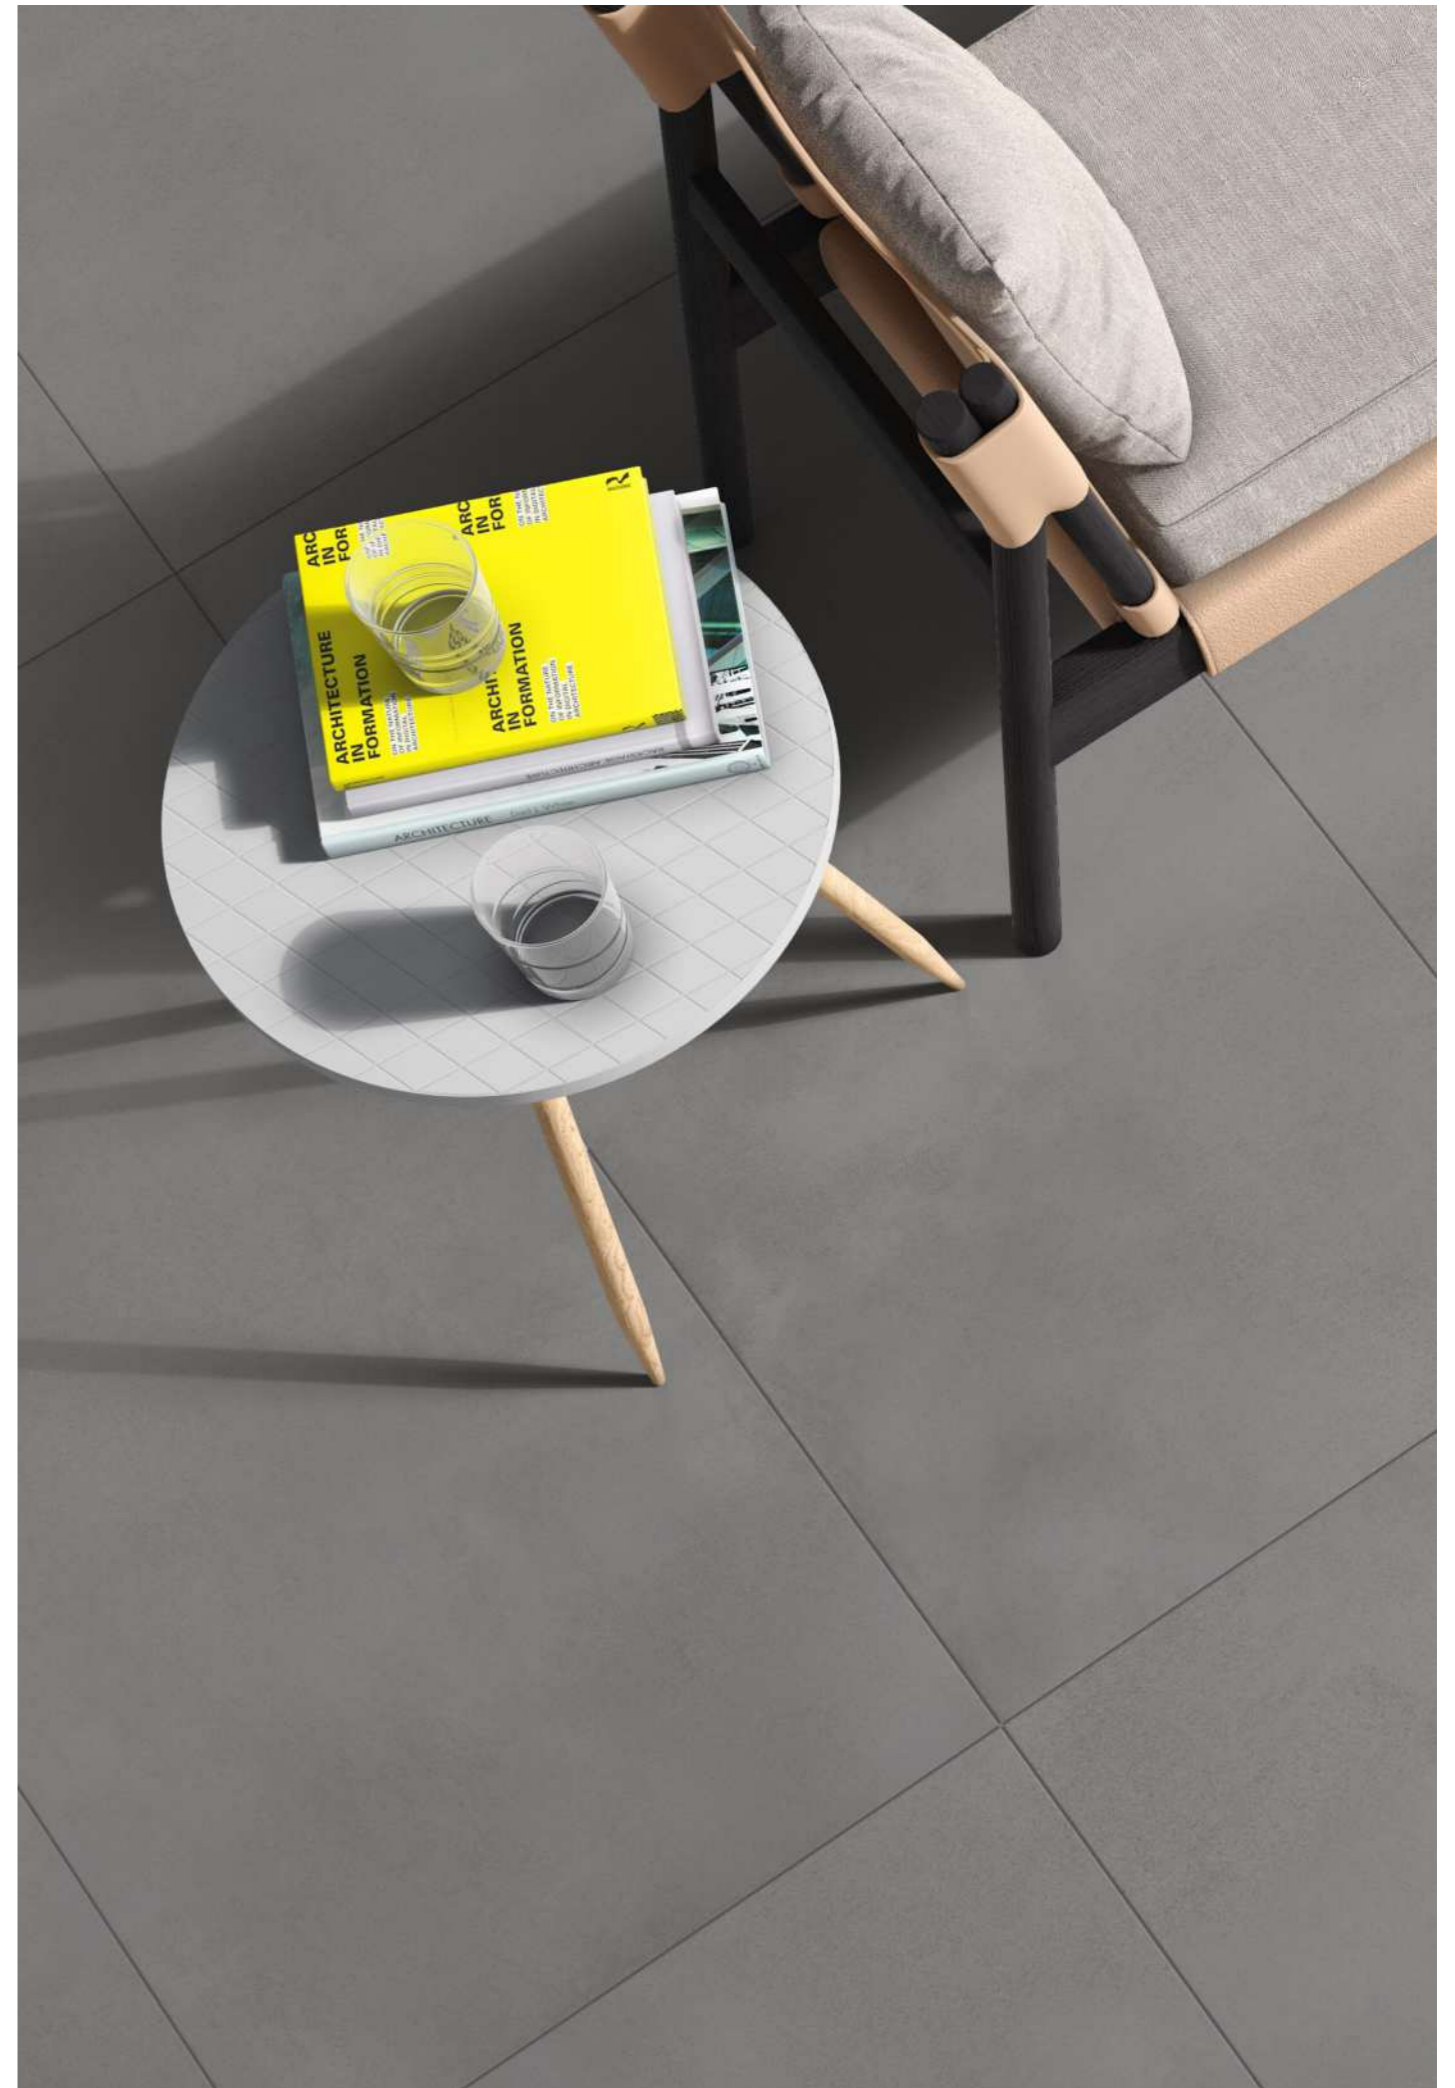

BIRCH CHARCOAL

60x120cm / Matt Surface / Glossy Surface

PIGMENTO
A Seamless Sensations ●●●●●

POLLENS®
— GRANITO —