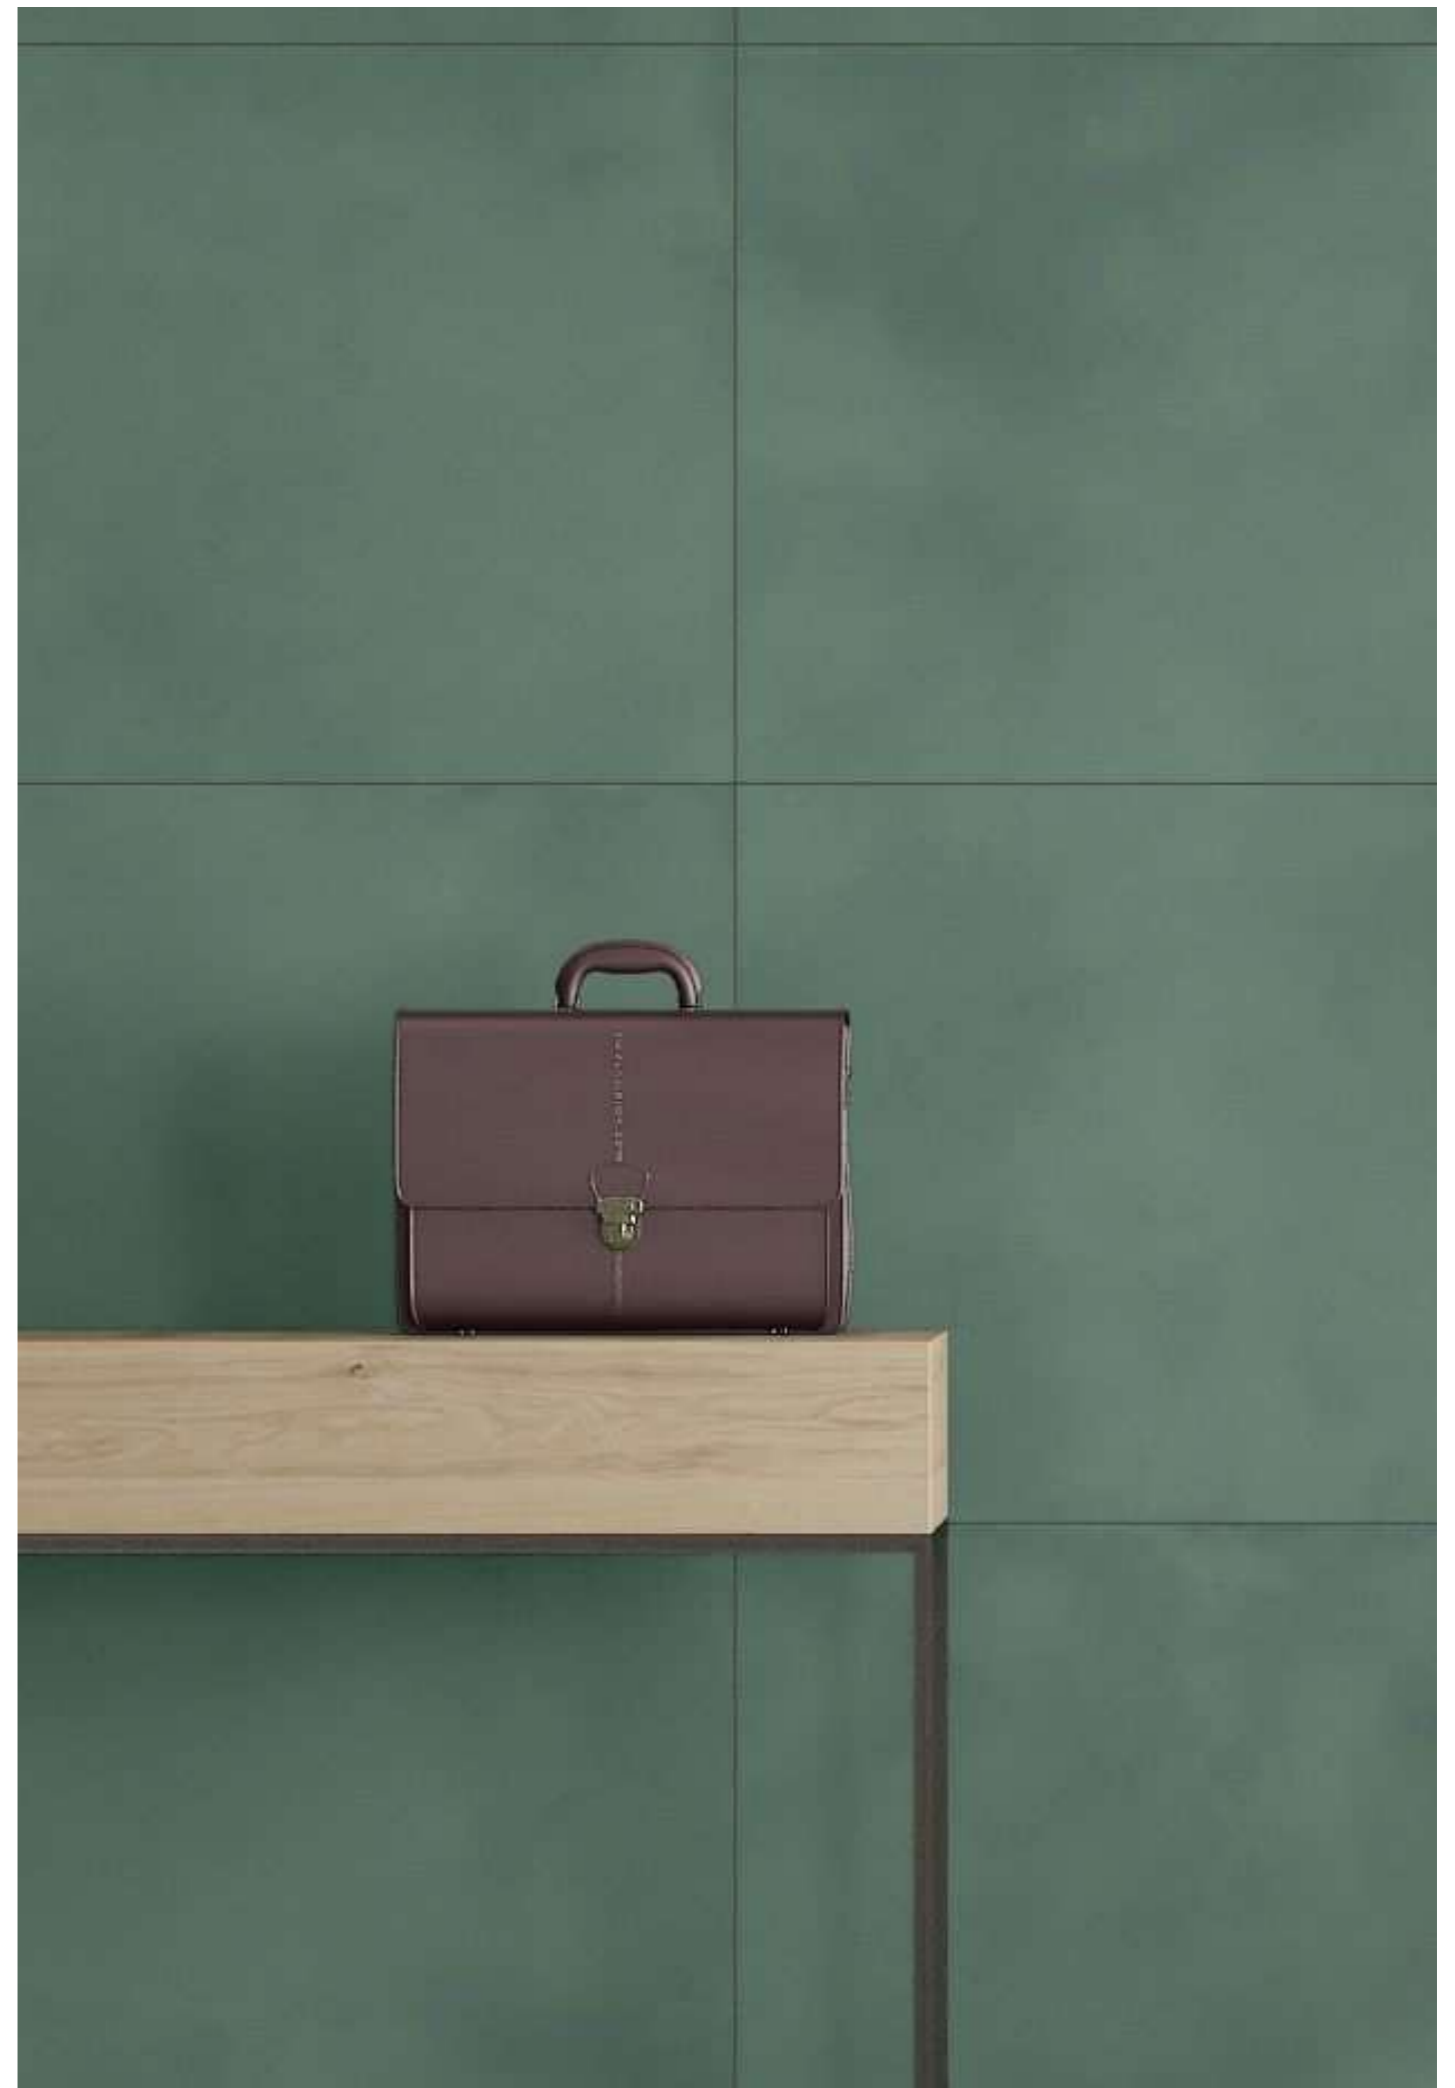

BRICH FOREST

60x120cm / Matt Surface / Glossy Surface

PIGMENTO
A Seamless Sensations ●●●●

POLLENS®
— GRANITO —