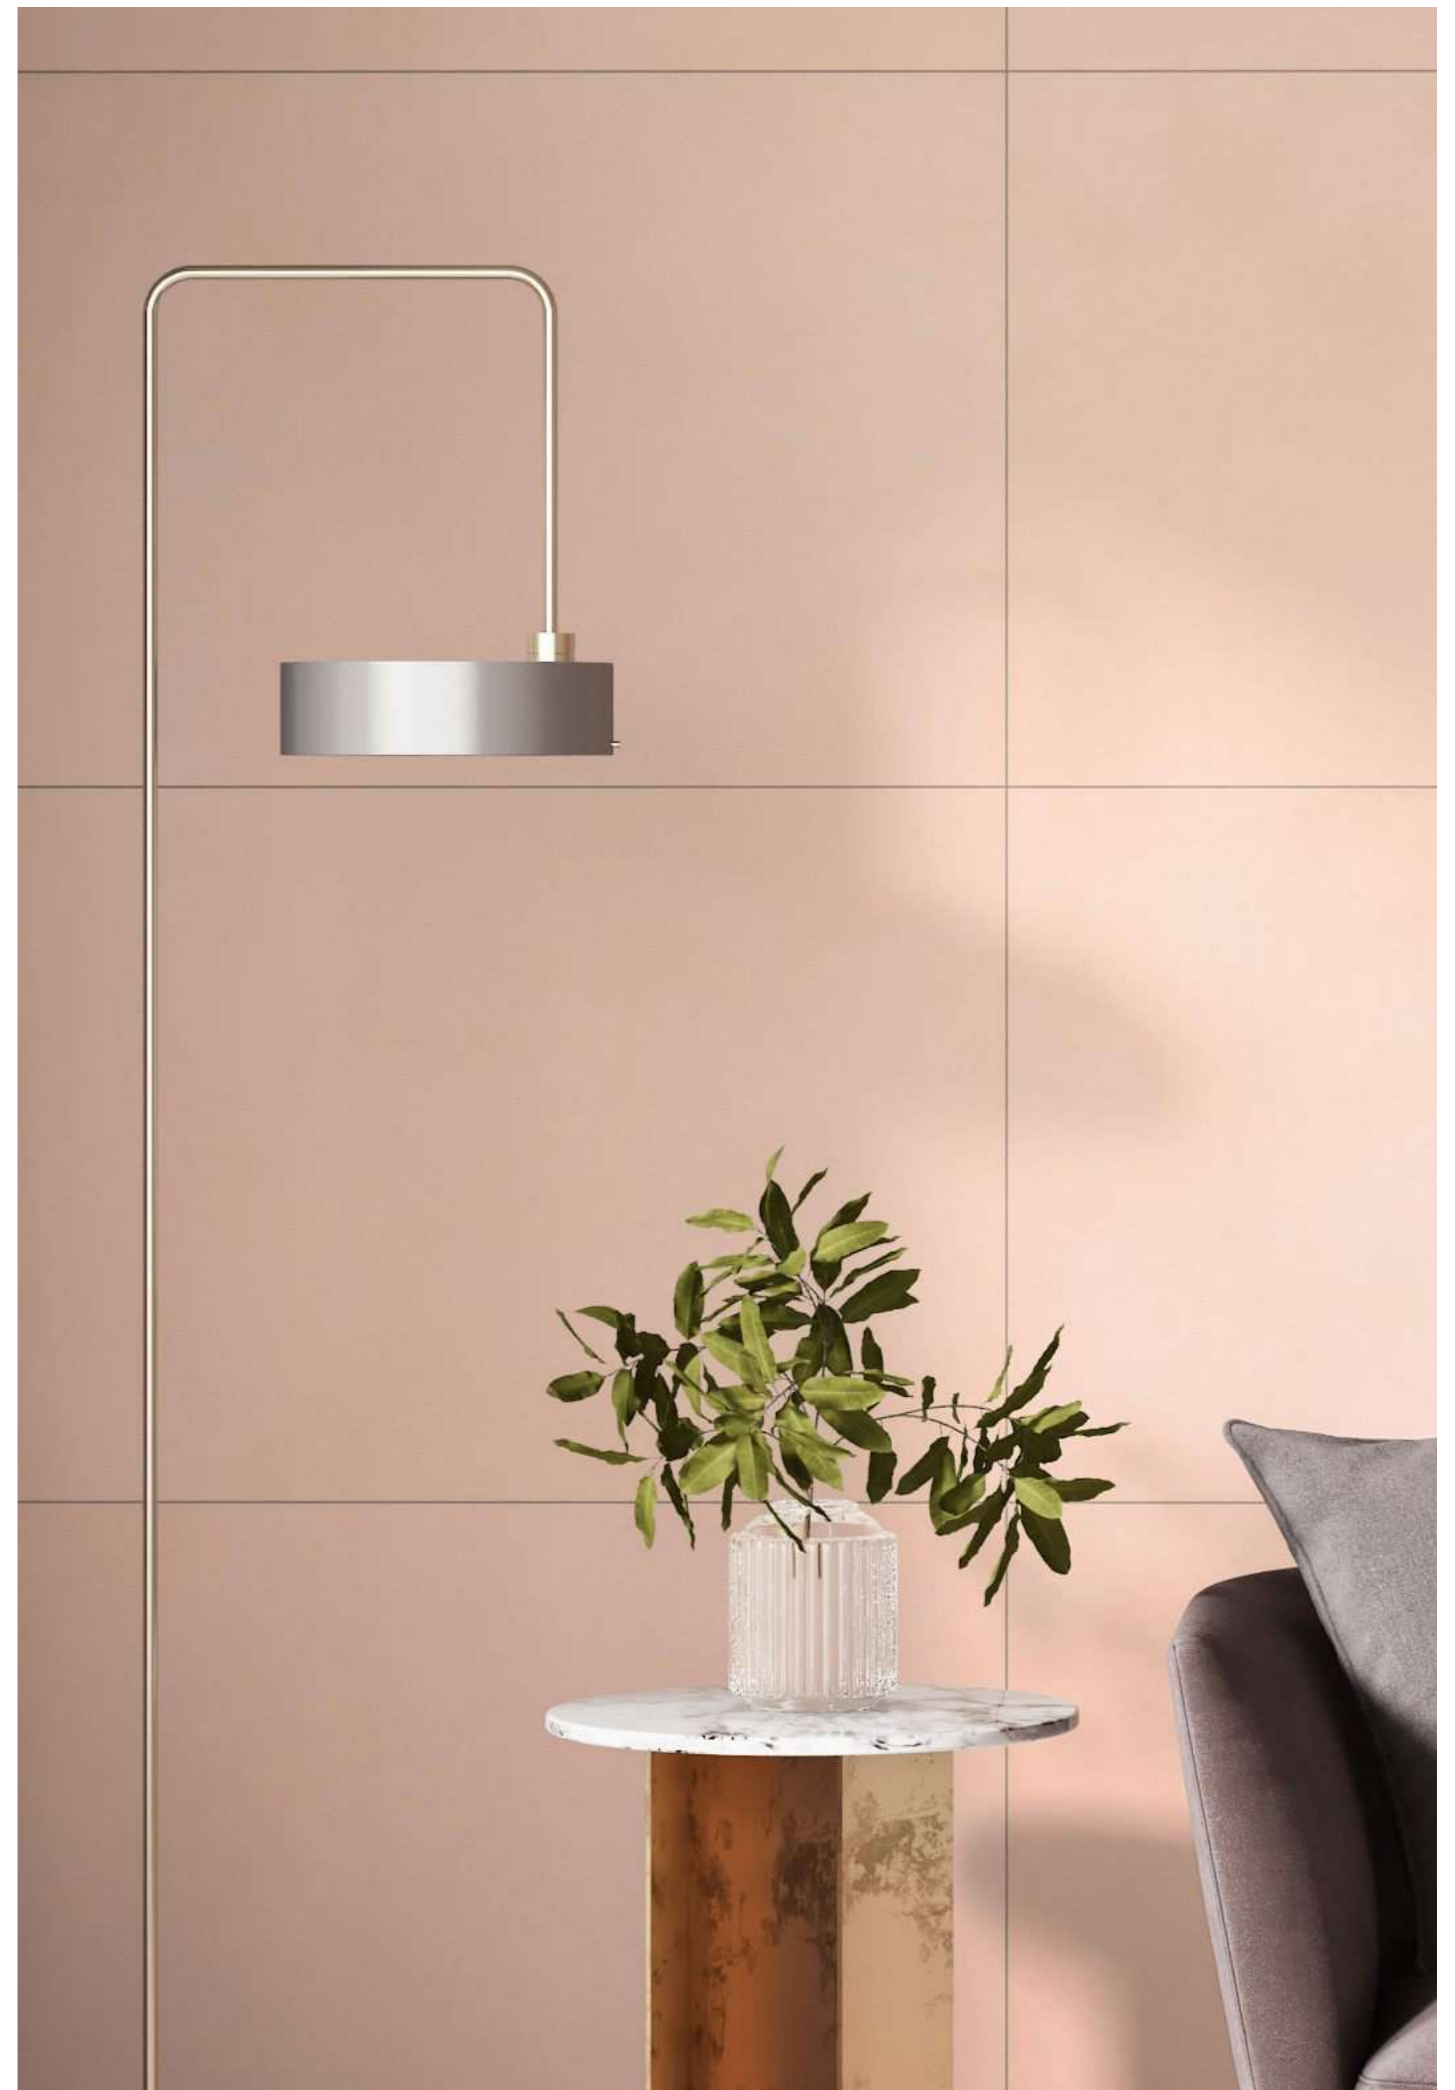

BIRCH PINK

60x120cm / Matt Surface / Glossy Surface

PIGMENTO
A Seamless Sensations ●●●●

POLLENS®
— GRANITO —