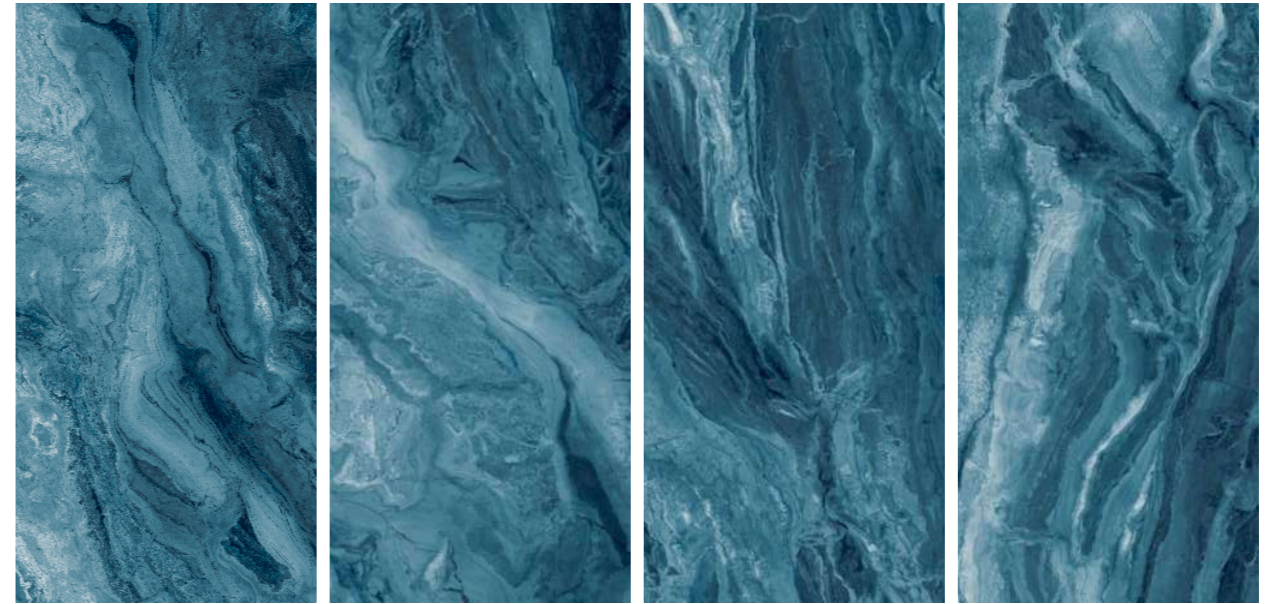

[www.pollensgranito.com](http://www.pollensgranito.com)

PREVIEW OF : VENUS

**Thickness**  
09mm  
Approx

**Size**  
600x1200mm  
60x120cm / 2'x4'

**Finish**  
High Gloss  
Surface

**VENUS**

**4**  
RANDOMS

**Technical  
Characteristics**