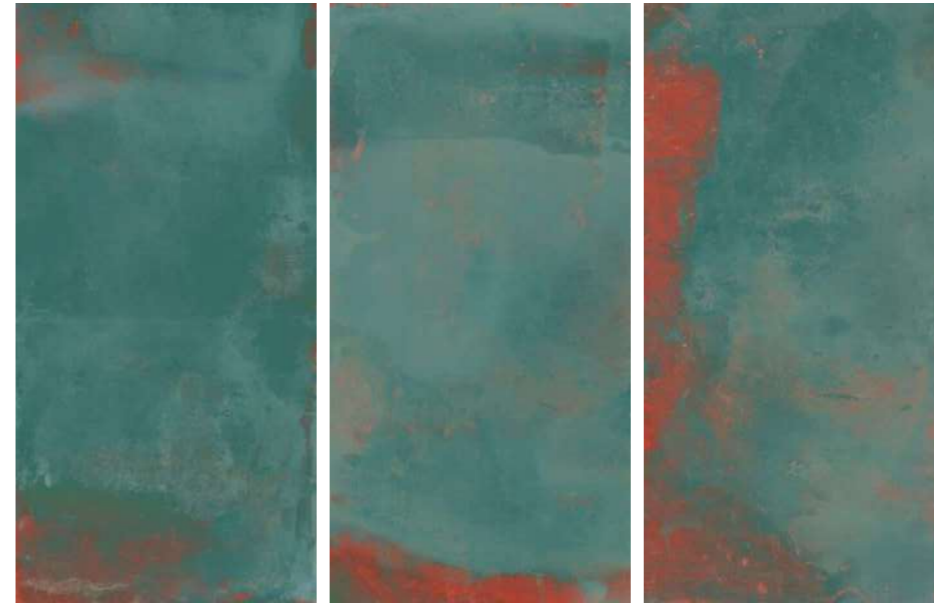

Thickness

09mm
Approx

Size

600x1200mm
60x120cm / 2'x4'

Finish

High Gloss
Surface

ALEXIS AQUA