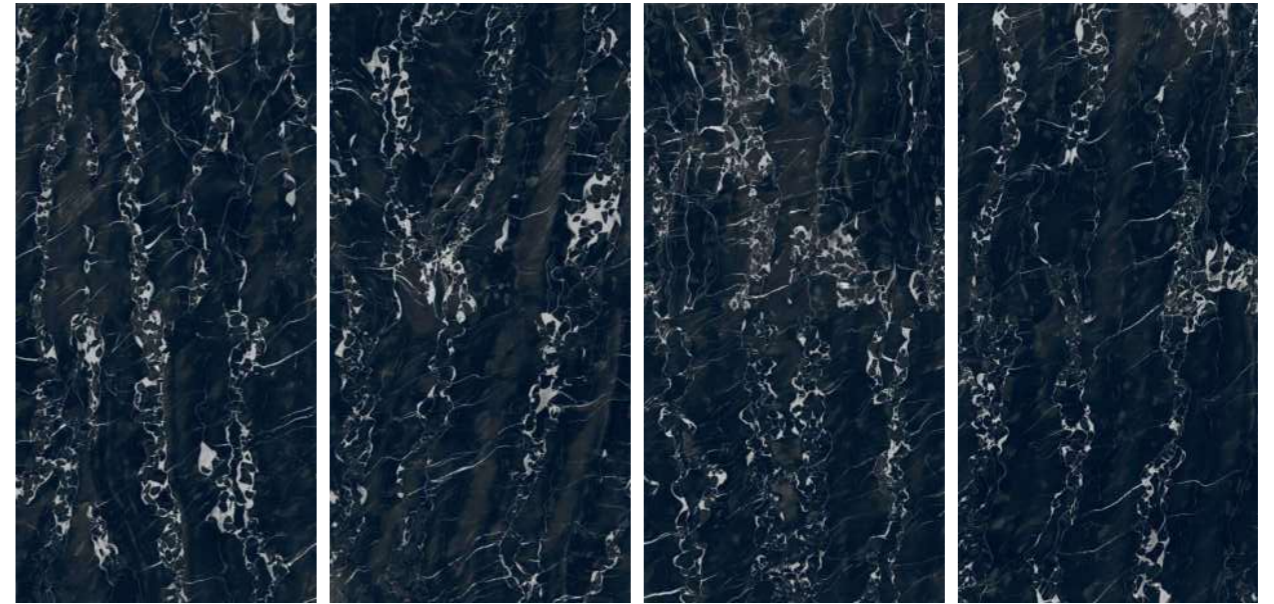

Thickness

09mm
Approx

Size

600x1200mm
60x120cm / 2'x4'

Finish

High Gloss
Surface

BLACK FUSION

4

RANDOMS

**Technical
Characteristics**