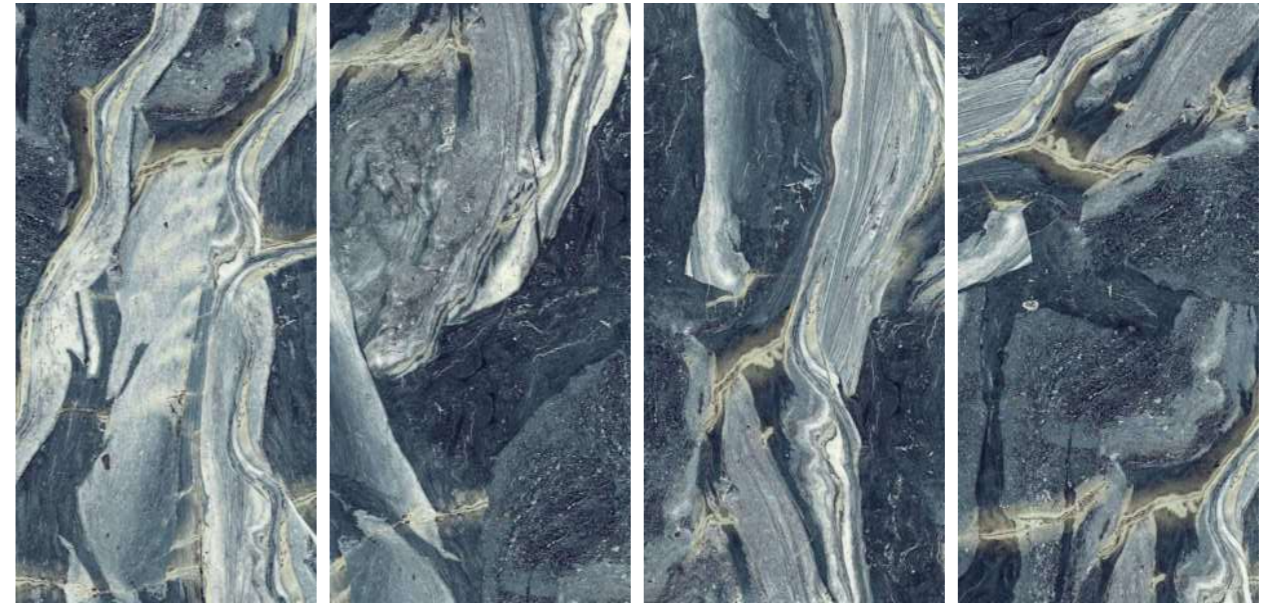

[www.pollensgranito.com](http://www.pollensgranito.com)

PREVIEW OF : SHARK BLUE

**Thickness**  
09mm  
Approx

**Size**  
600x1200mm  
60x120cm / 2'x4'

**Finish**  
High Gloss  
Surface

**SHARK BLUE**

**4**  
RANDOMS