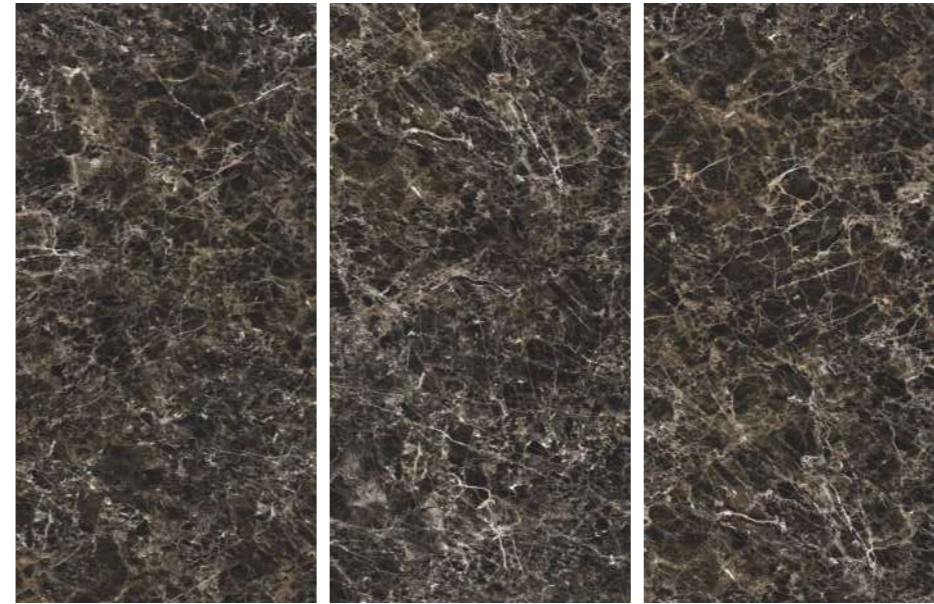

Thickness
09mm
Approx

Size
600x1200mm
60x120cm / 2'x4'

Finish
High Gloss
Surface

NIGHT LUX

3
RANDOMS

**Technical
Characteristics**