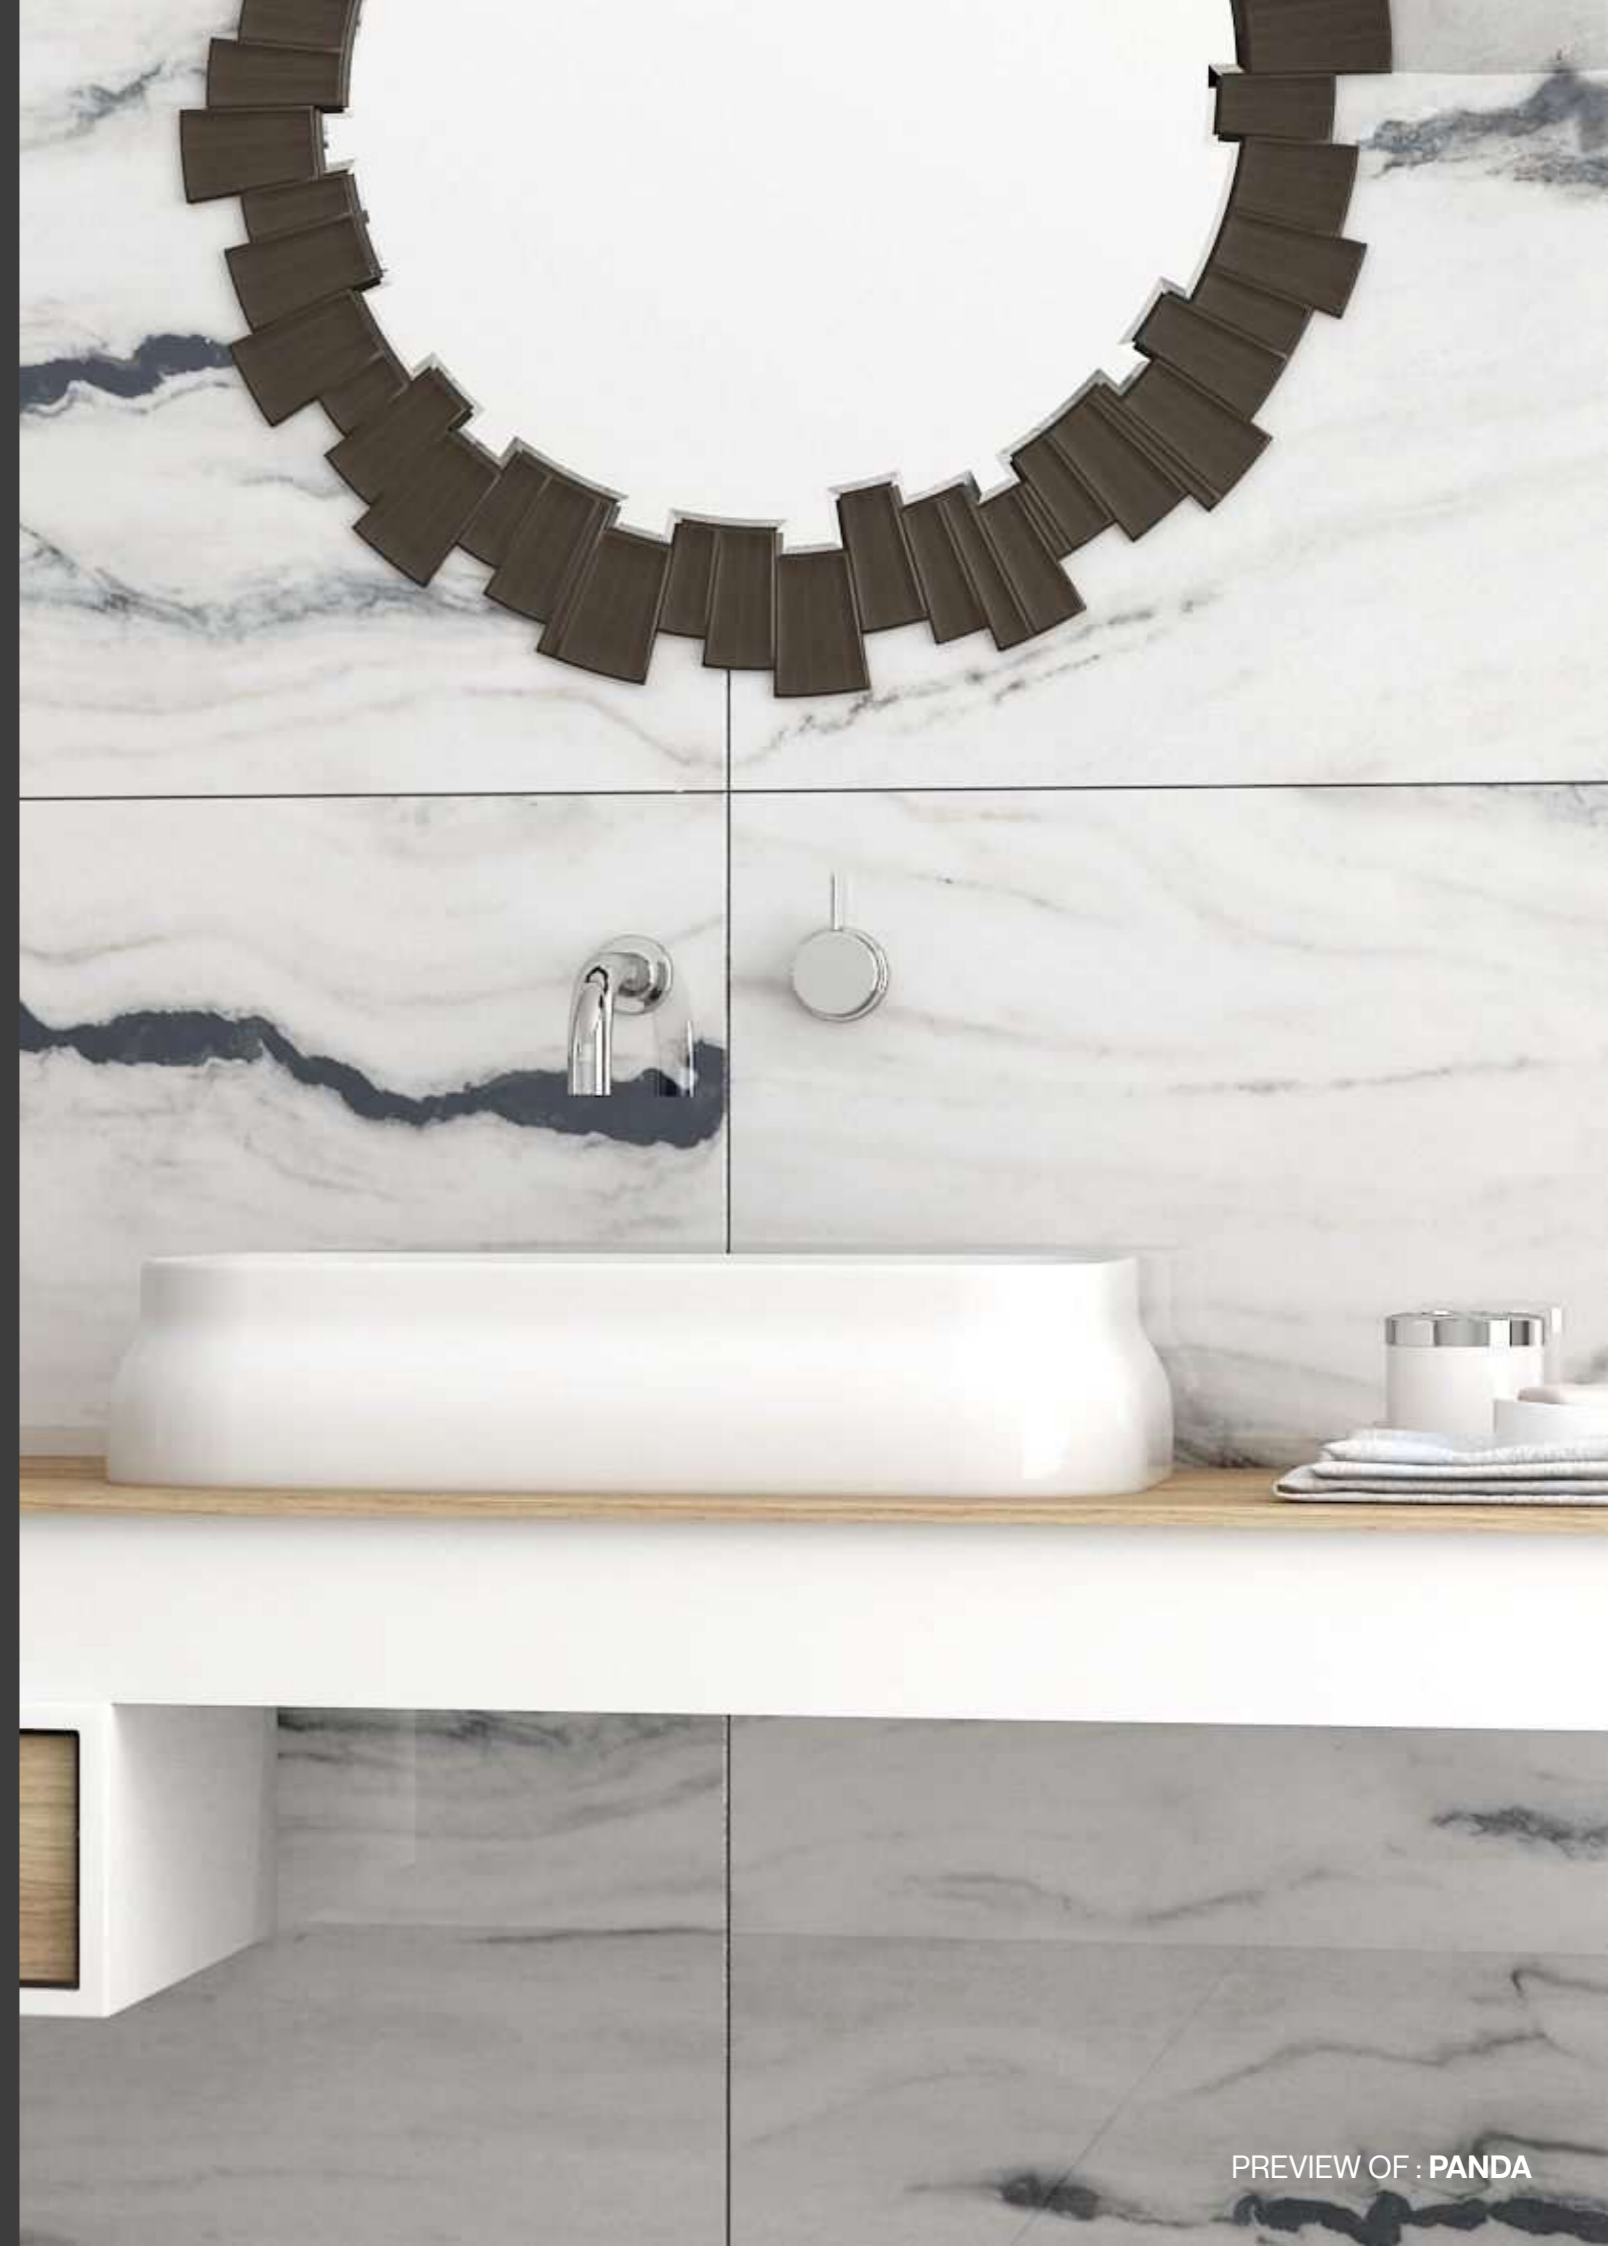

Altissama
• The style of urbanity •

60x120cm / 2'x4'
HIGH GLOSH SURFACE

A CLASSIC DESIGN OF SERENE ART AND BEAUTY

Get the absolute most out of your home by surrounding yourself with beautiful surrounding yourself with beautiful, natural, high-impact tiling that breaks down boundaries.

www.pollensgranito.com

PREVIEW OF : PANDA