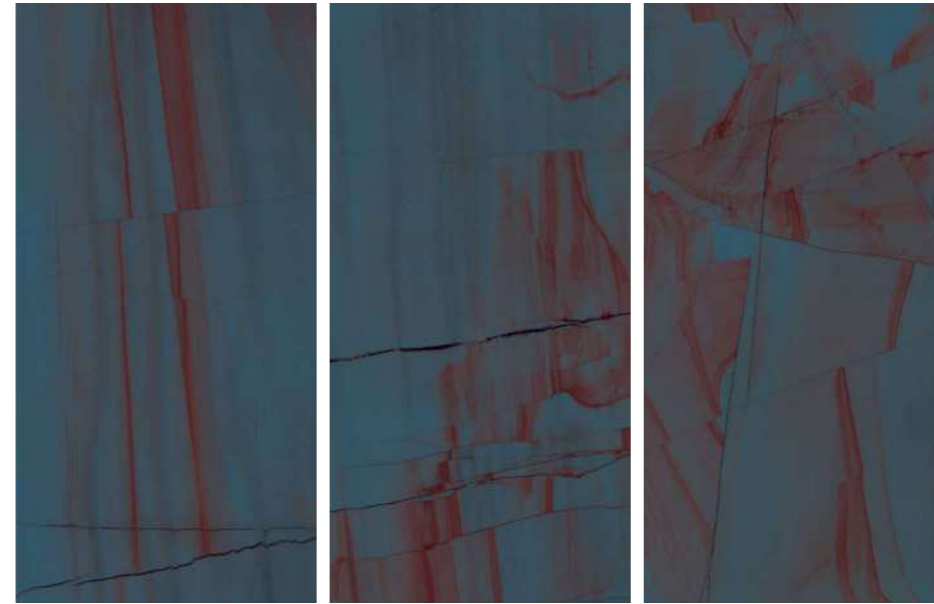

Thickness

09mm
Approx

Size

600x1200mm
60x120cm / 2'x4'

Finish

High Gloss
Surface

LEVANTY

3

RANDOMS

**Technical
Characteristics**