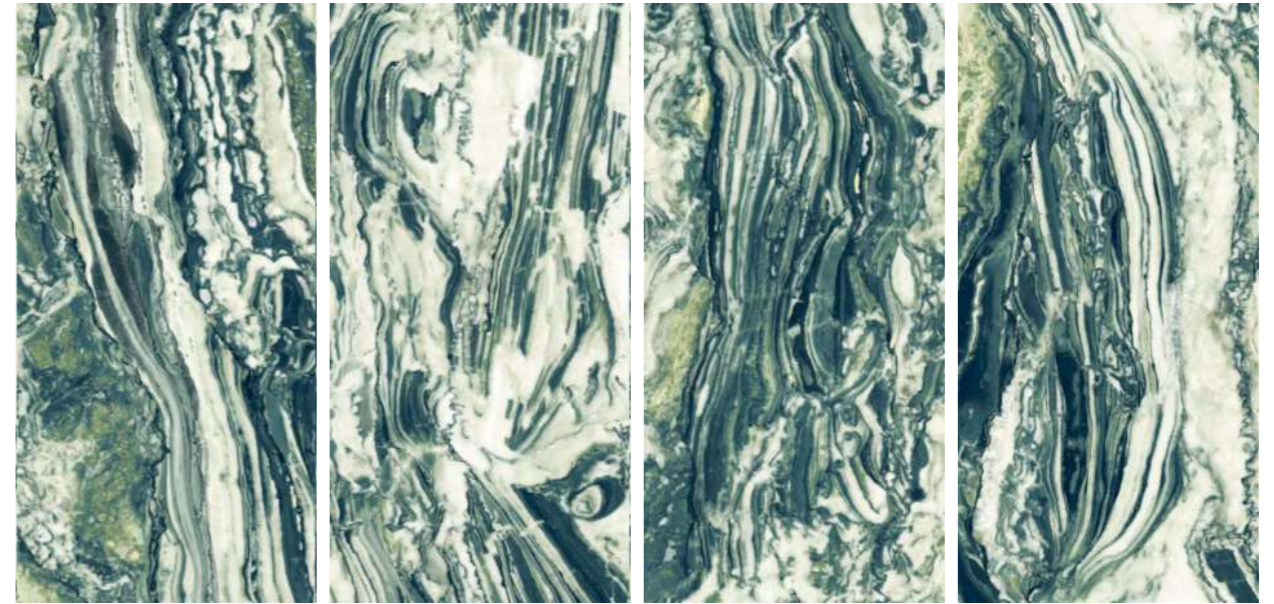

Thickness
09mm
Approx

Size
600x1200mm
60x120cm / 2'x4'

Finish
High Gloss
Surface

VECTOR

4
RANDOMS

Technical Characteristics