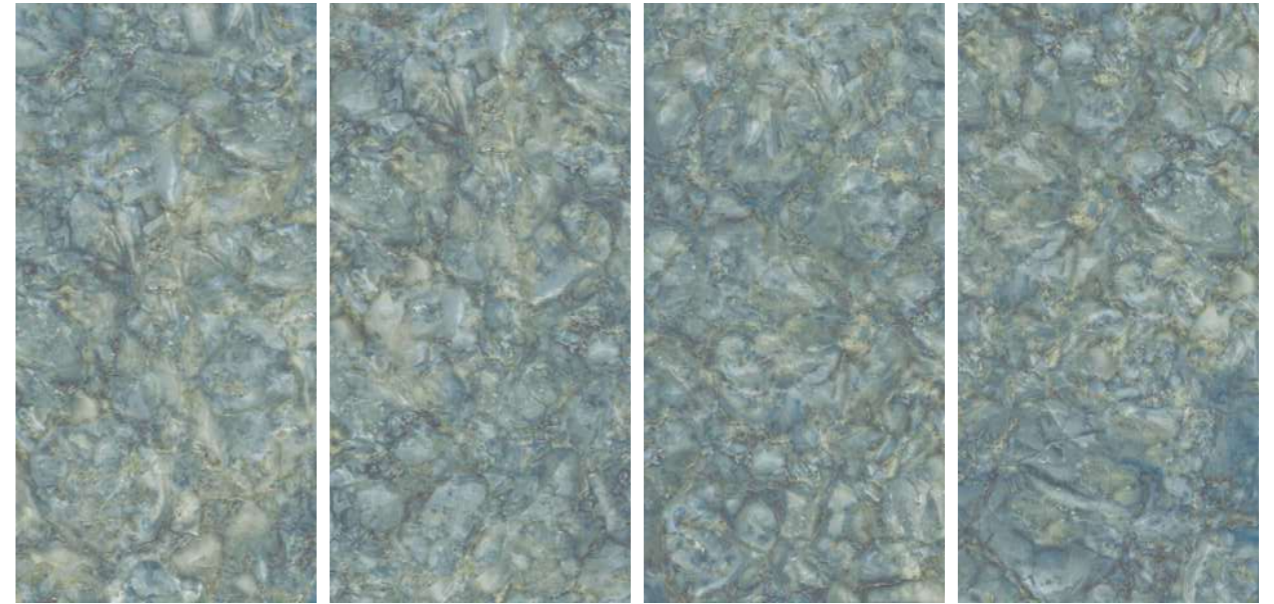

**Technical  
Characteristics**

**AVAILABLE IN 1 OTHER COLOR**

**MID**

**Thickness**  
09mm  
Approx

**Size**  
600x1200mm  
60x120cm / 2'x4'

**Finish**  
High Gloss  
Surface

**SUNDAY SKY**

**4**  
RANDOMS