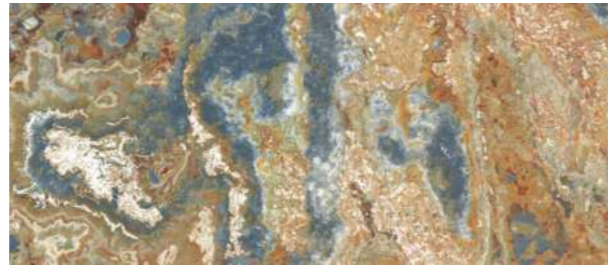

PRODUCT RANGE