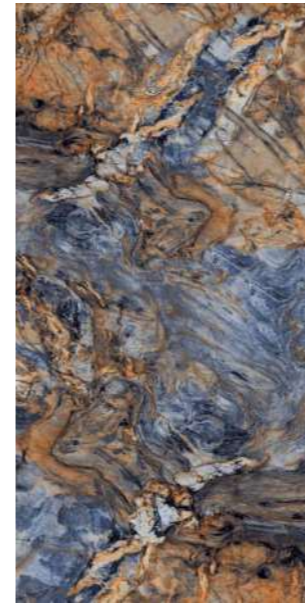

Thickness
09mm
Approx

Size
600x1200mm
60x120cm / 2'x4'

Finish
High Gloss
Surface

FOREVAR RED

4

RANDOMS

**Technical
Characteristics**