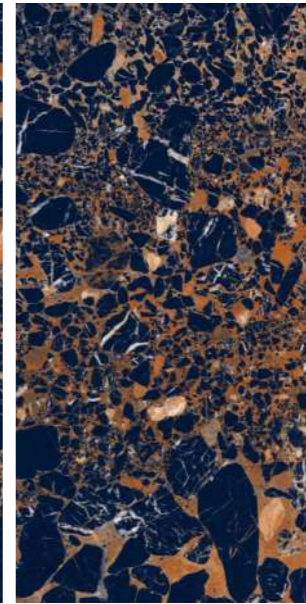

Thickness

09mm
Approx

Size

600x1200mm
60x120cm / 2'x4'

Finish

High Gloss
Surface

GEMSTONE BLUE