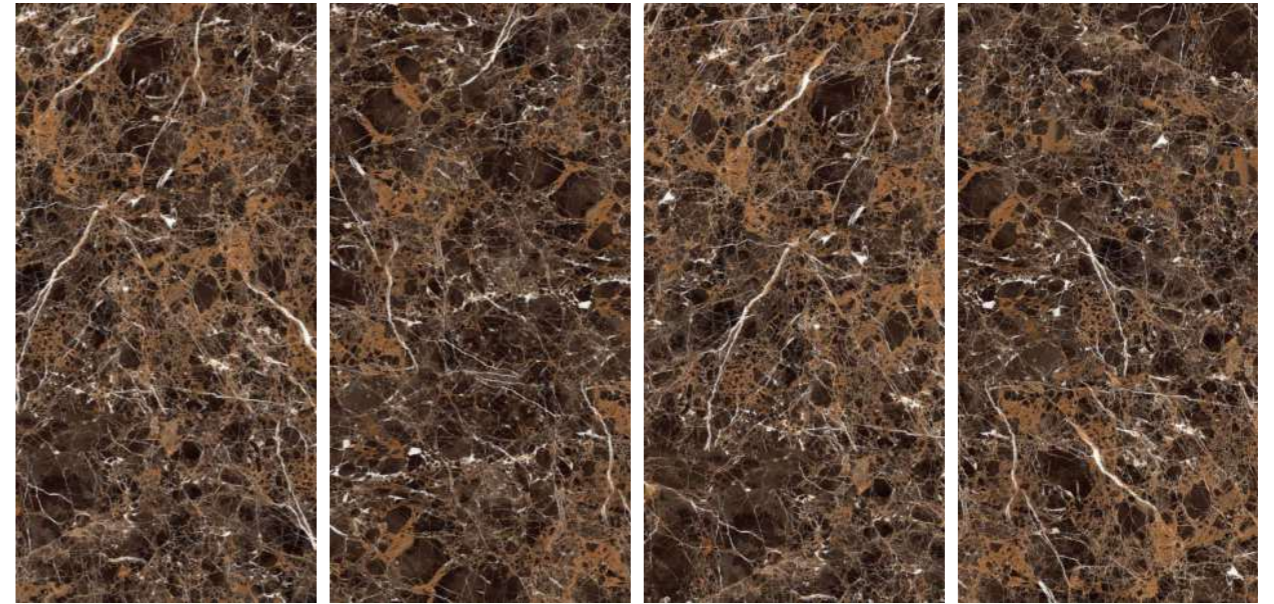

[www.pollensgranito.com](http://www.pollensgranito.com)

PREVIEW OF : ASHFORD BROWN

**Thickness**  
09mm  
Approx

**Size**  
600x1200mm  
60x120cm / 2'x4'

**Finish**  
High Gloss  
Surface

**ASHFORD BROWN**