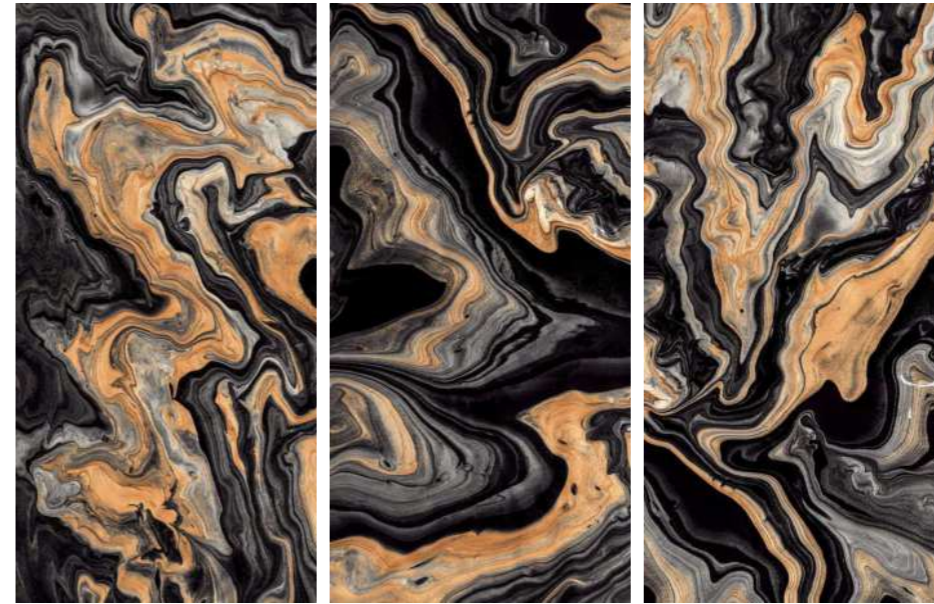

## TIMELESS ELEGANCE WITH A CLASSIC COLLECTION

With a powerful, modern, attractive aesthetic of complex, authentic, creative textures, Upper skilfully combines veining, contrasts and depth for an innovative tactile appeal.

[www.pollensgranito.com](http://www.pollensgranito.com)

PREVIEW OF : ADORIYA BLACK

**Thickness**  
09mm  
Approx

**Size**  
600x1200mm  
60x120cm / 2'x4'

**Finish**  
High Gloss  
Surface

**ADORIYA BLACK**