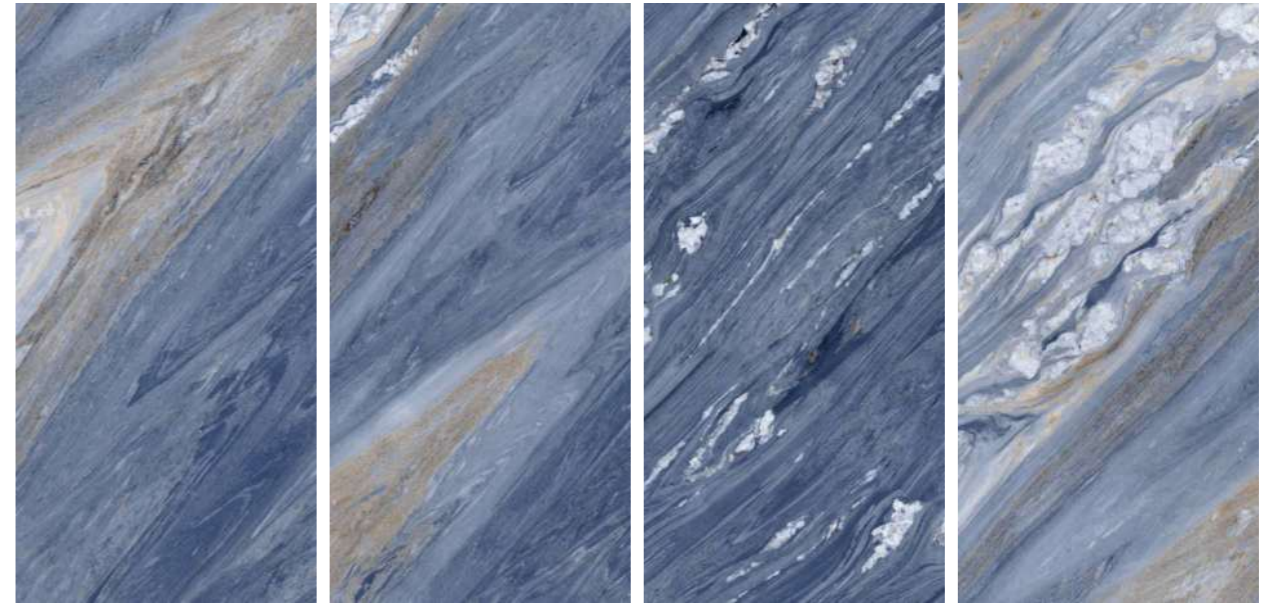

[www.pollensgranito.com](http://www.pollensgranito.com)

PREVIEW OF : GLITER NAVY

**Thickness**  
09mm  
Approx

**Size**  
600x1200mm  
60x120cm / 2'x4'

**Finish**  
High Gloss  
Surface

**GLITER NAVY**

**6**  
RANDOMS