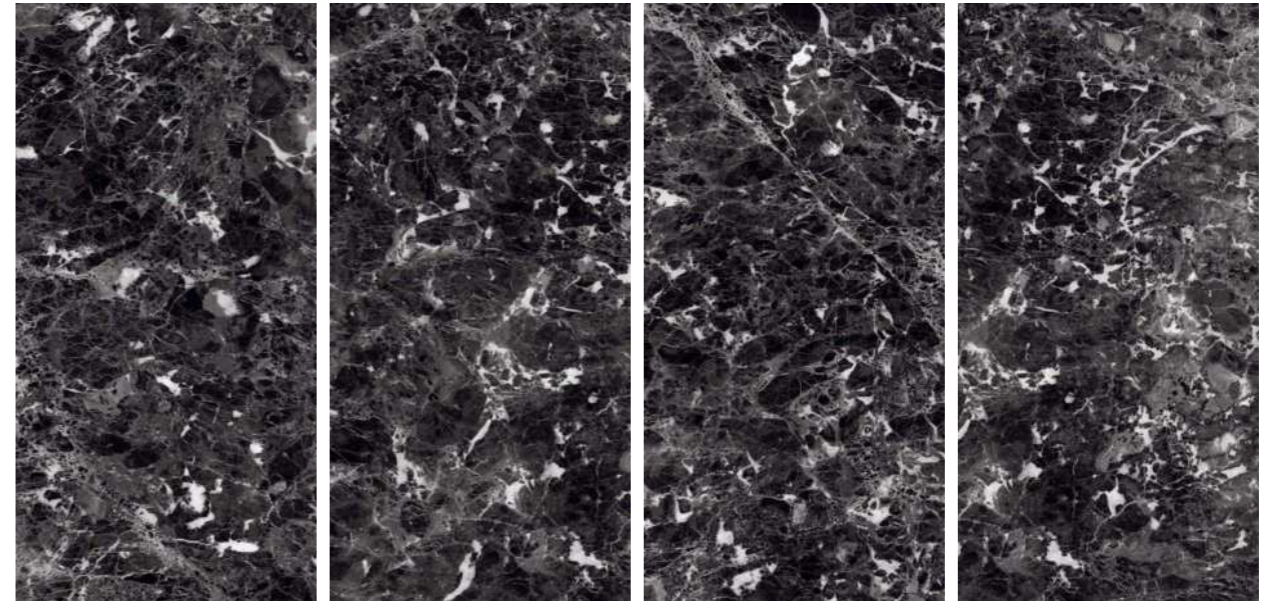

Thickness

09mm
Approx

Size

600x1200mm
60x120cm / 2'x4'

Finish

High Gloss
Surface

MARRON EMPERA BLACK