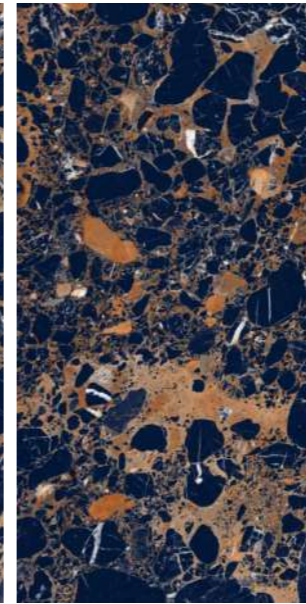

Thickness

09mm
Approx

Size

600x1200mm
60x120cm / 2'x4'

Finish

High Gloss
Surface

GEMSTONE BLUE