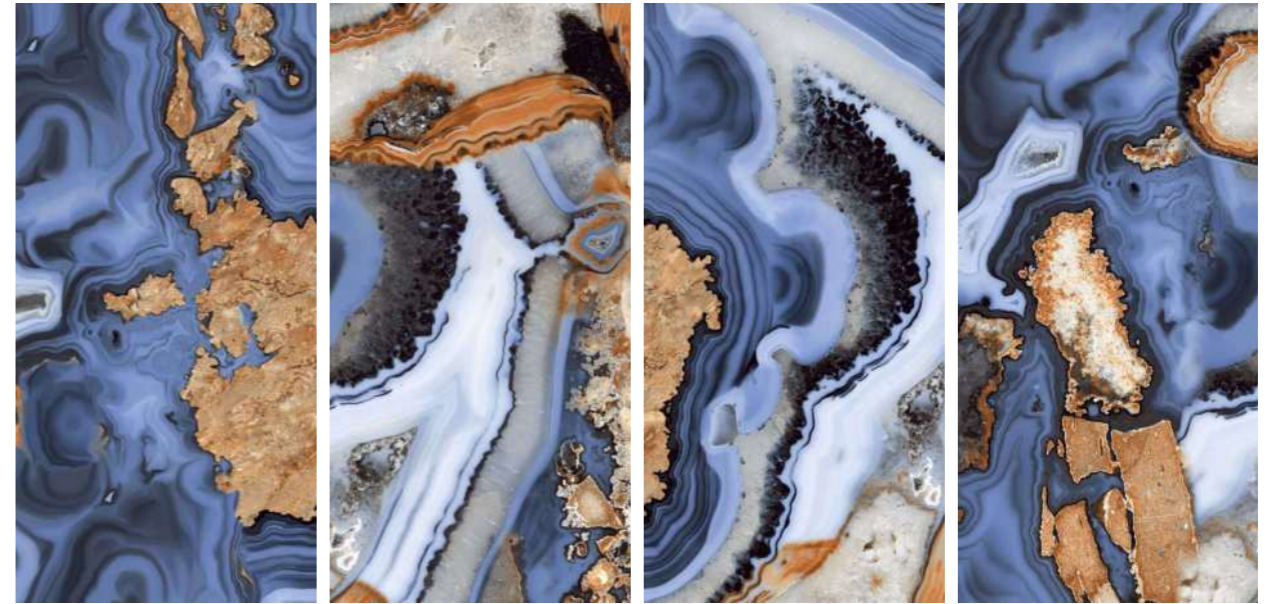

[www.pollensgranito.com](http://www.pollensgranito.com)

PREVIEW OF : DOWNTOWN NEAVY

**Thickness**  
09mm  
Approx

**Size**  
600x1200mm  
60x120cm / 2'x4'

**Finish**  
High Gloss  
Surface

**DOWNTOWN NEAVY**