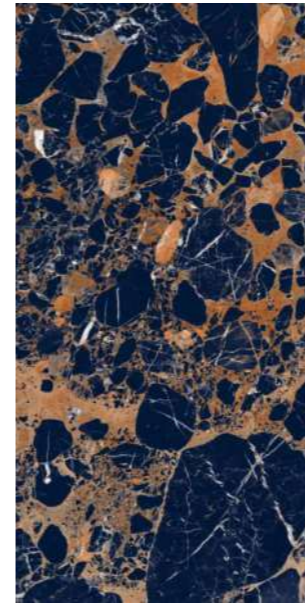

Thickness

09mm
Approx

Size

600x1200mm
60x120cm / 2'x4'

Finish

High Gloss
Surface

GEMSTONE BLUE