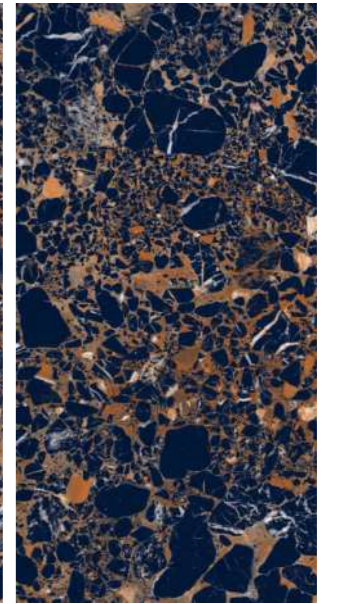

Thickness

09mm
Approx

Size

600x1200mm
60x120cm / 2'x4'

Finish

High Gloss
Surface

GEMSTONE BLUE