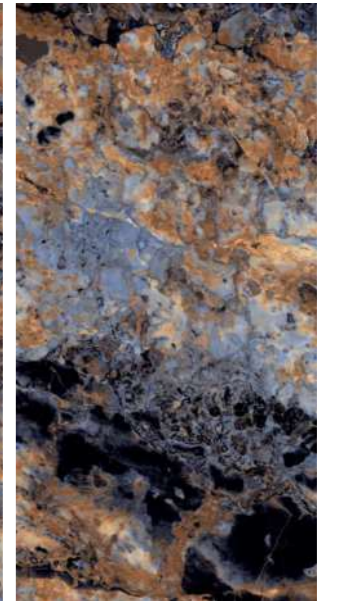

Thickness

09mm
Approx

Size

600x1200mm
60x120cm / 2'x4'

Finish

High Gloss
Surface

KETHOS AZUL