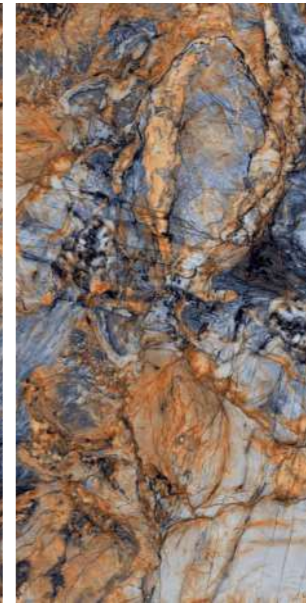

Thickness
09mm
Approx

Size
600x1200mm
60x120cm / 2'x4'

Finish
High Gloss
Surface

FOREVAR RED

4

RANDOMS

**Technical
Characteristics**