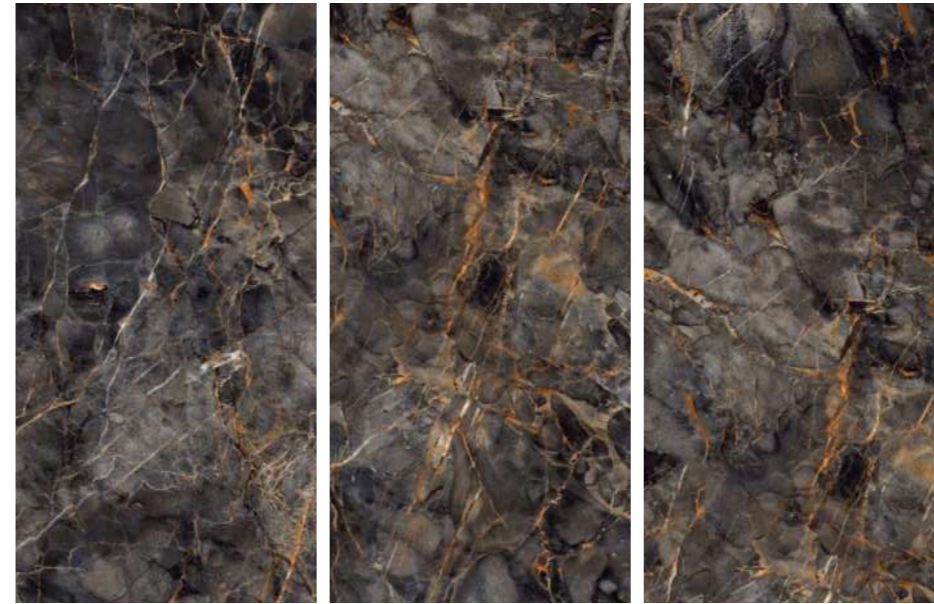

[www.pollensgranito.com](http://www.pollensgranito.com)

PREVIEW OF : AROSA NERO

**Thickness**  
09mm  
Approx

**Size**  
600x1200mm  
60x120cm / 2'x4'

**Finish**  
High Gloss  
Surface

**AROSA NERO**

**3**  
RANDOMS