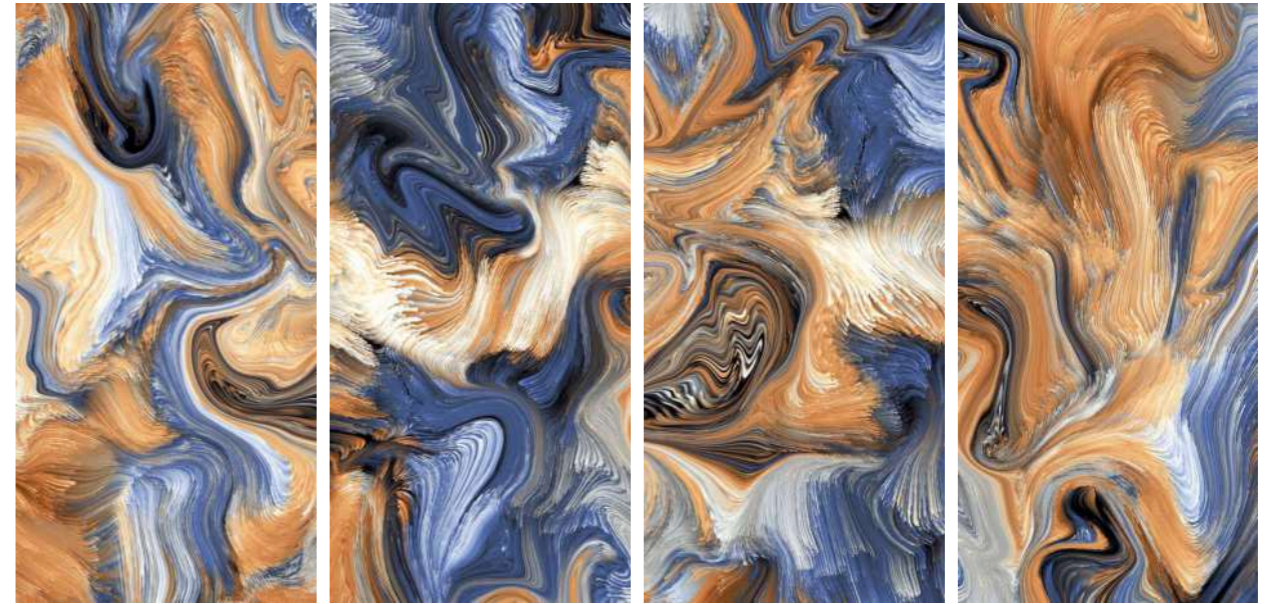

[www.pollensgranito.com](http://www.pollensgranito.com)

PREVIEW OF : AROSA AZUL

**Thickness**  
09mm  
Approx

**Size**  
600x1200mm  
60x120cm / 2'x4'

**Finish**  
High Gloss  
Surface

**AROSA AZUL**

**4**  
RANDOMS