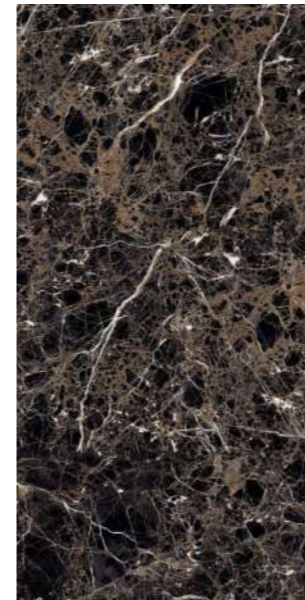

AVAILABLE IN 1 OTHER COLOR