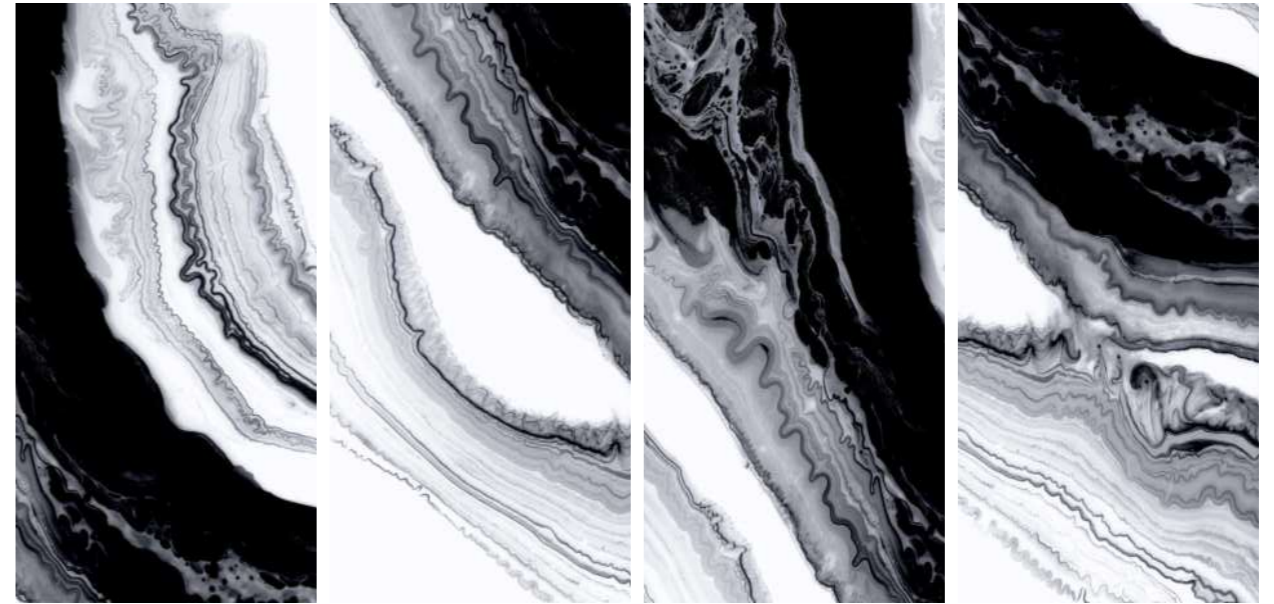

Thickness
09mm
Approx

Size
600x1200mm
60x120cm / 2'x4'

Finish
High Gloss
Surface

DALLAS BLACK

4
RANDOMS

**Technical
Characteristics**