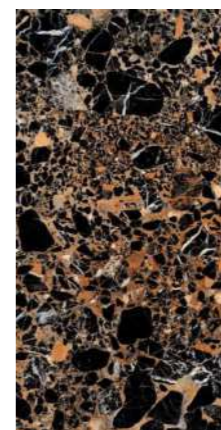

PRODUCT RANGE