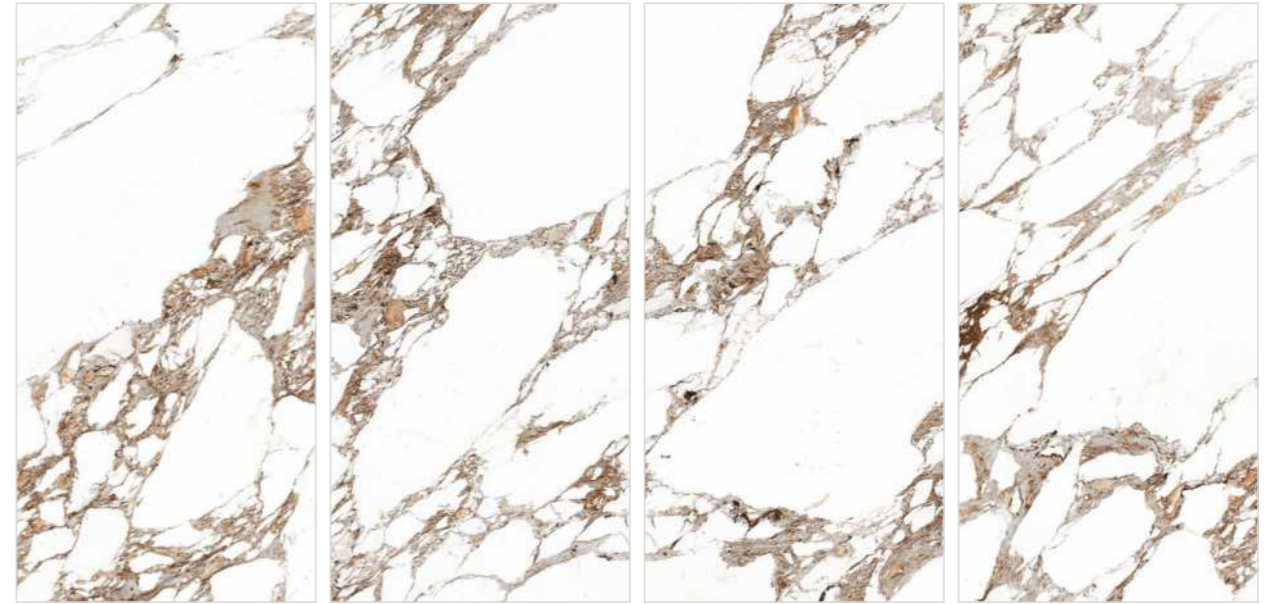

**3**  
RANDOMS

**Technical  
Characteristics**

**AVAILABLE IN 1 OTHER COLOR**

**DENIM**

**Thickness**  
09mm  
Approx

**Size**  
600x1200mm  
60x120cm / 2'x4'

**Finish**  
High Gloss  
Surface

**ABRASCATO GOLD**