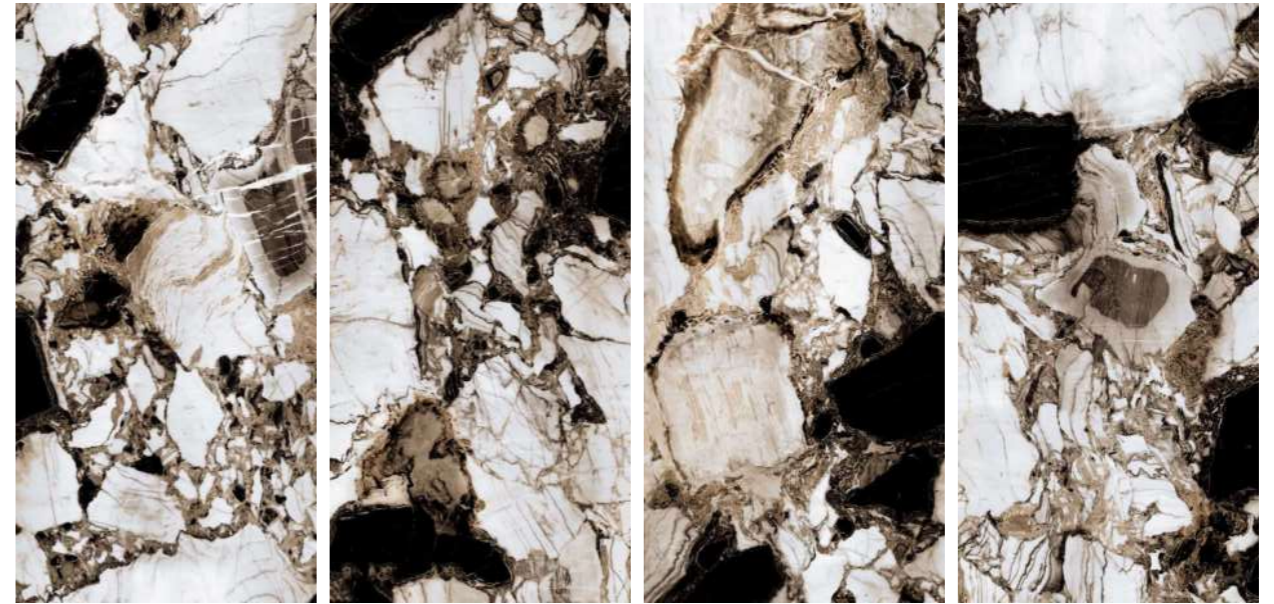

CLEOPATRA BROWN

4
RANDOMS

**Technical
Characteristics**