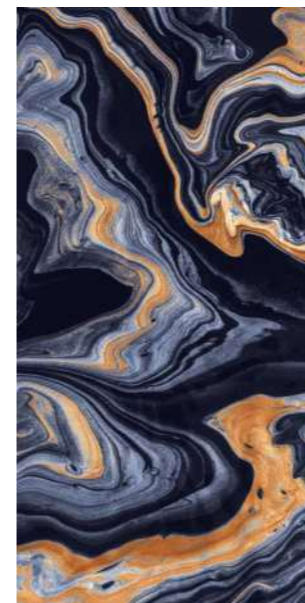

AVAILABLE IN 1 OTHER COLOR