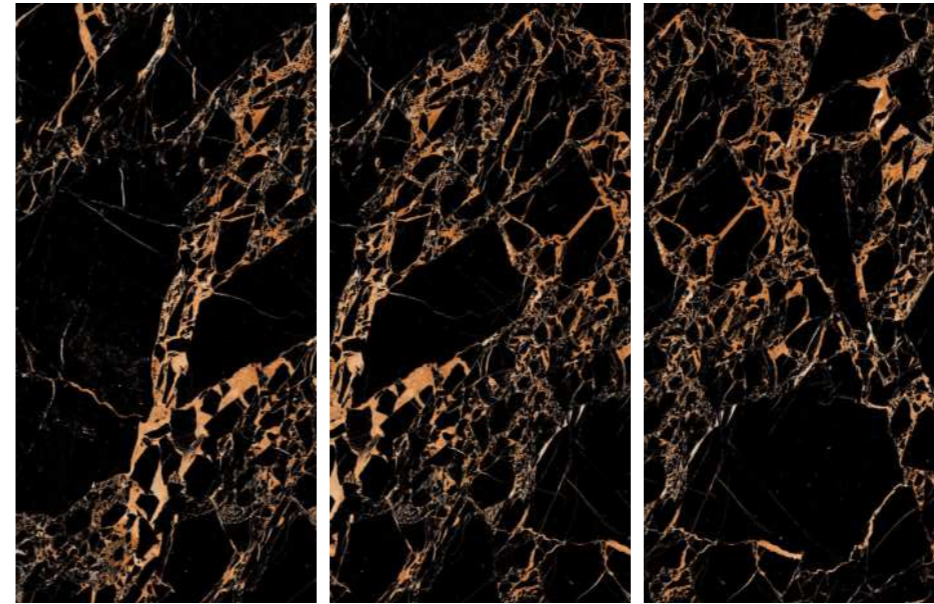

Thickness
09mm
Approx

Size
600x1200mm
60x120cm / 2'x4'

Finish
High Gloss
Surface

MARLIN GOLD

3
RANDOMS

**Technical
Characteristics**