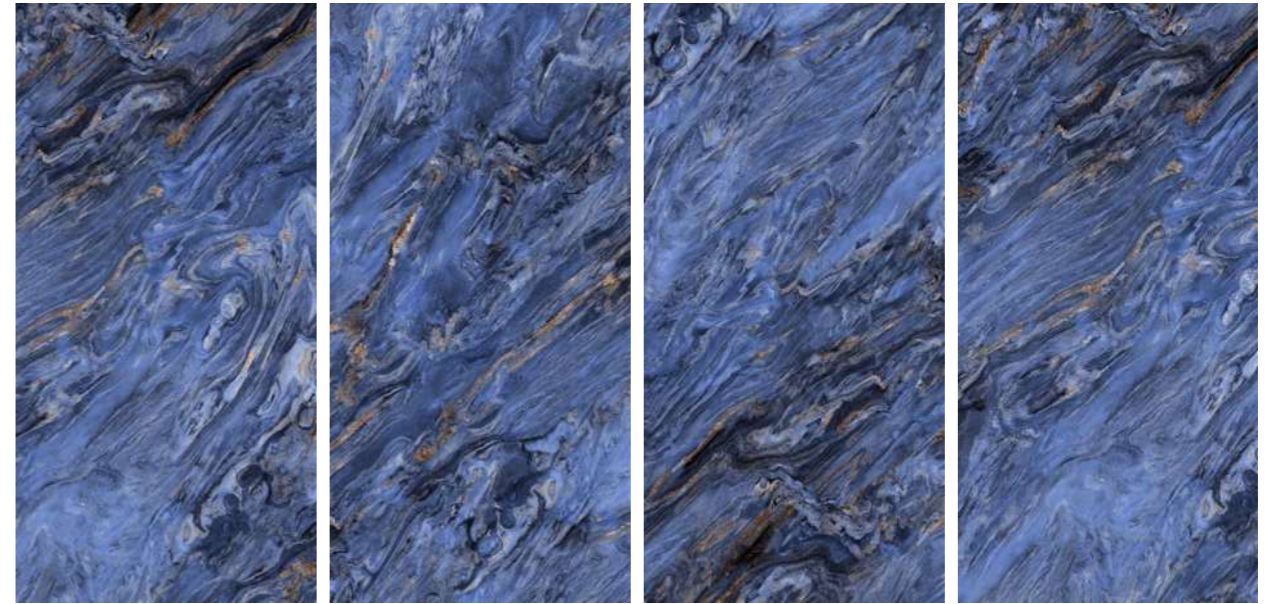

Thickness
09mm
Approx

Size
600x1200mm
60x120cm / 2'x4'

Finish
High Gloss
Surface

FLINT BLUE

5
RANDOMS

**Technical
Characteristics**