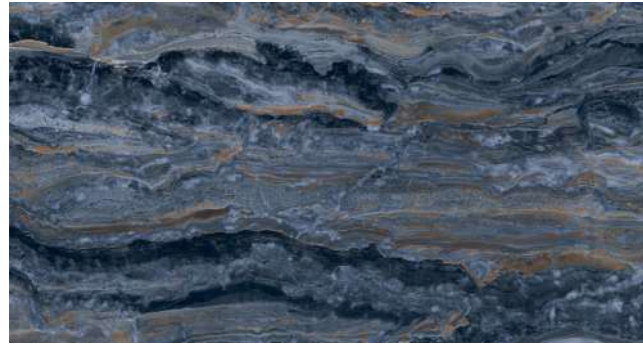

PRODUCT RANGE