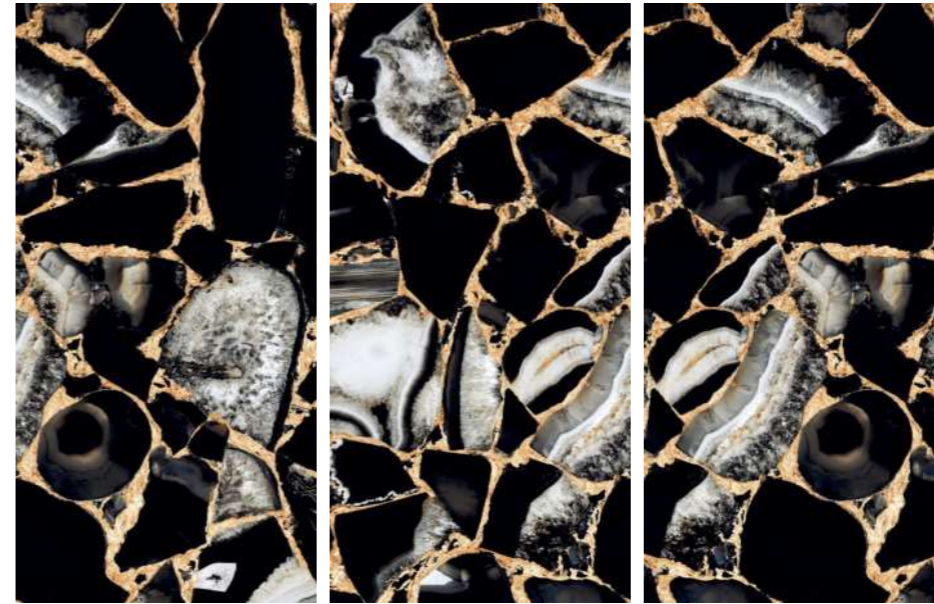

Thickness

09mm
Approx

Size

600x1200mm
60x120cm / 2'x4'

Finish

High Gloss
Surface

BLACK DIAMOND

3

RANDOMS

**Technical
Characteristics**