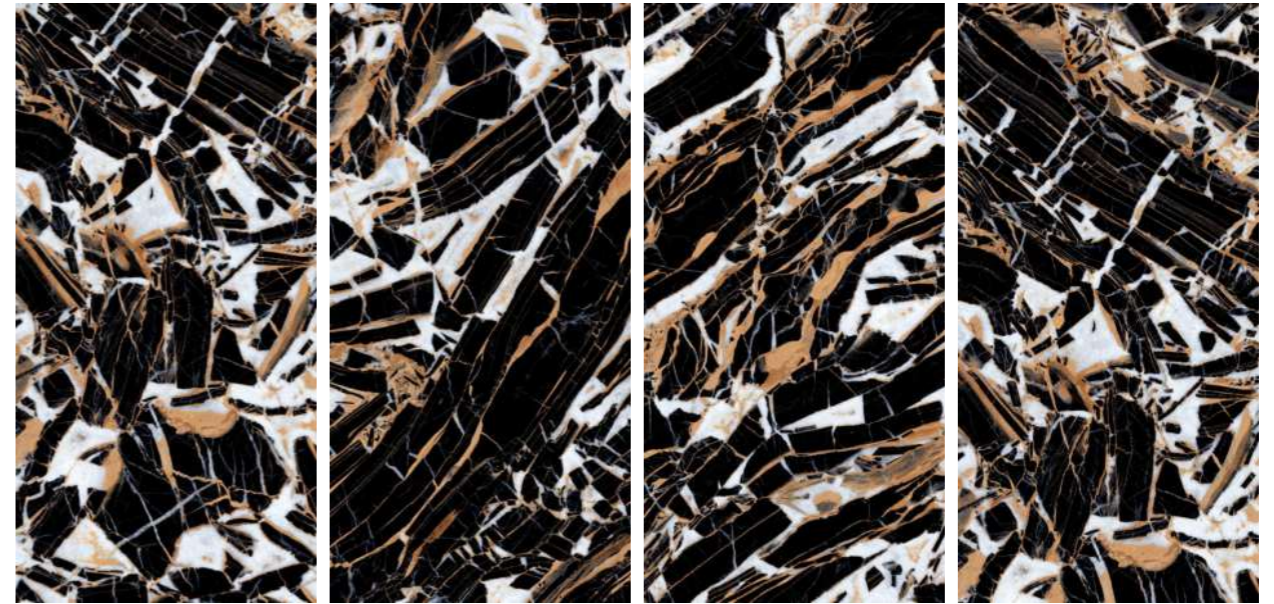

Thickness
09mm
Approx

Size
600x1200mm
60x120cm / 2'x4'

Finish
High Gloss
Surface

ZIBRA BLACK

5
RANDOMS

**Technical
Characteristics**