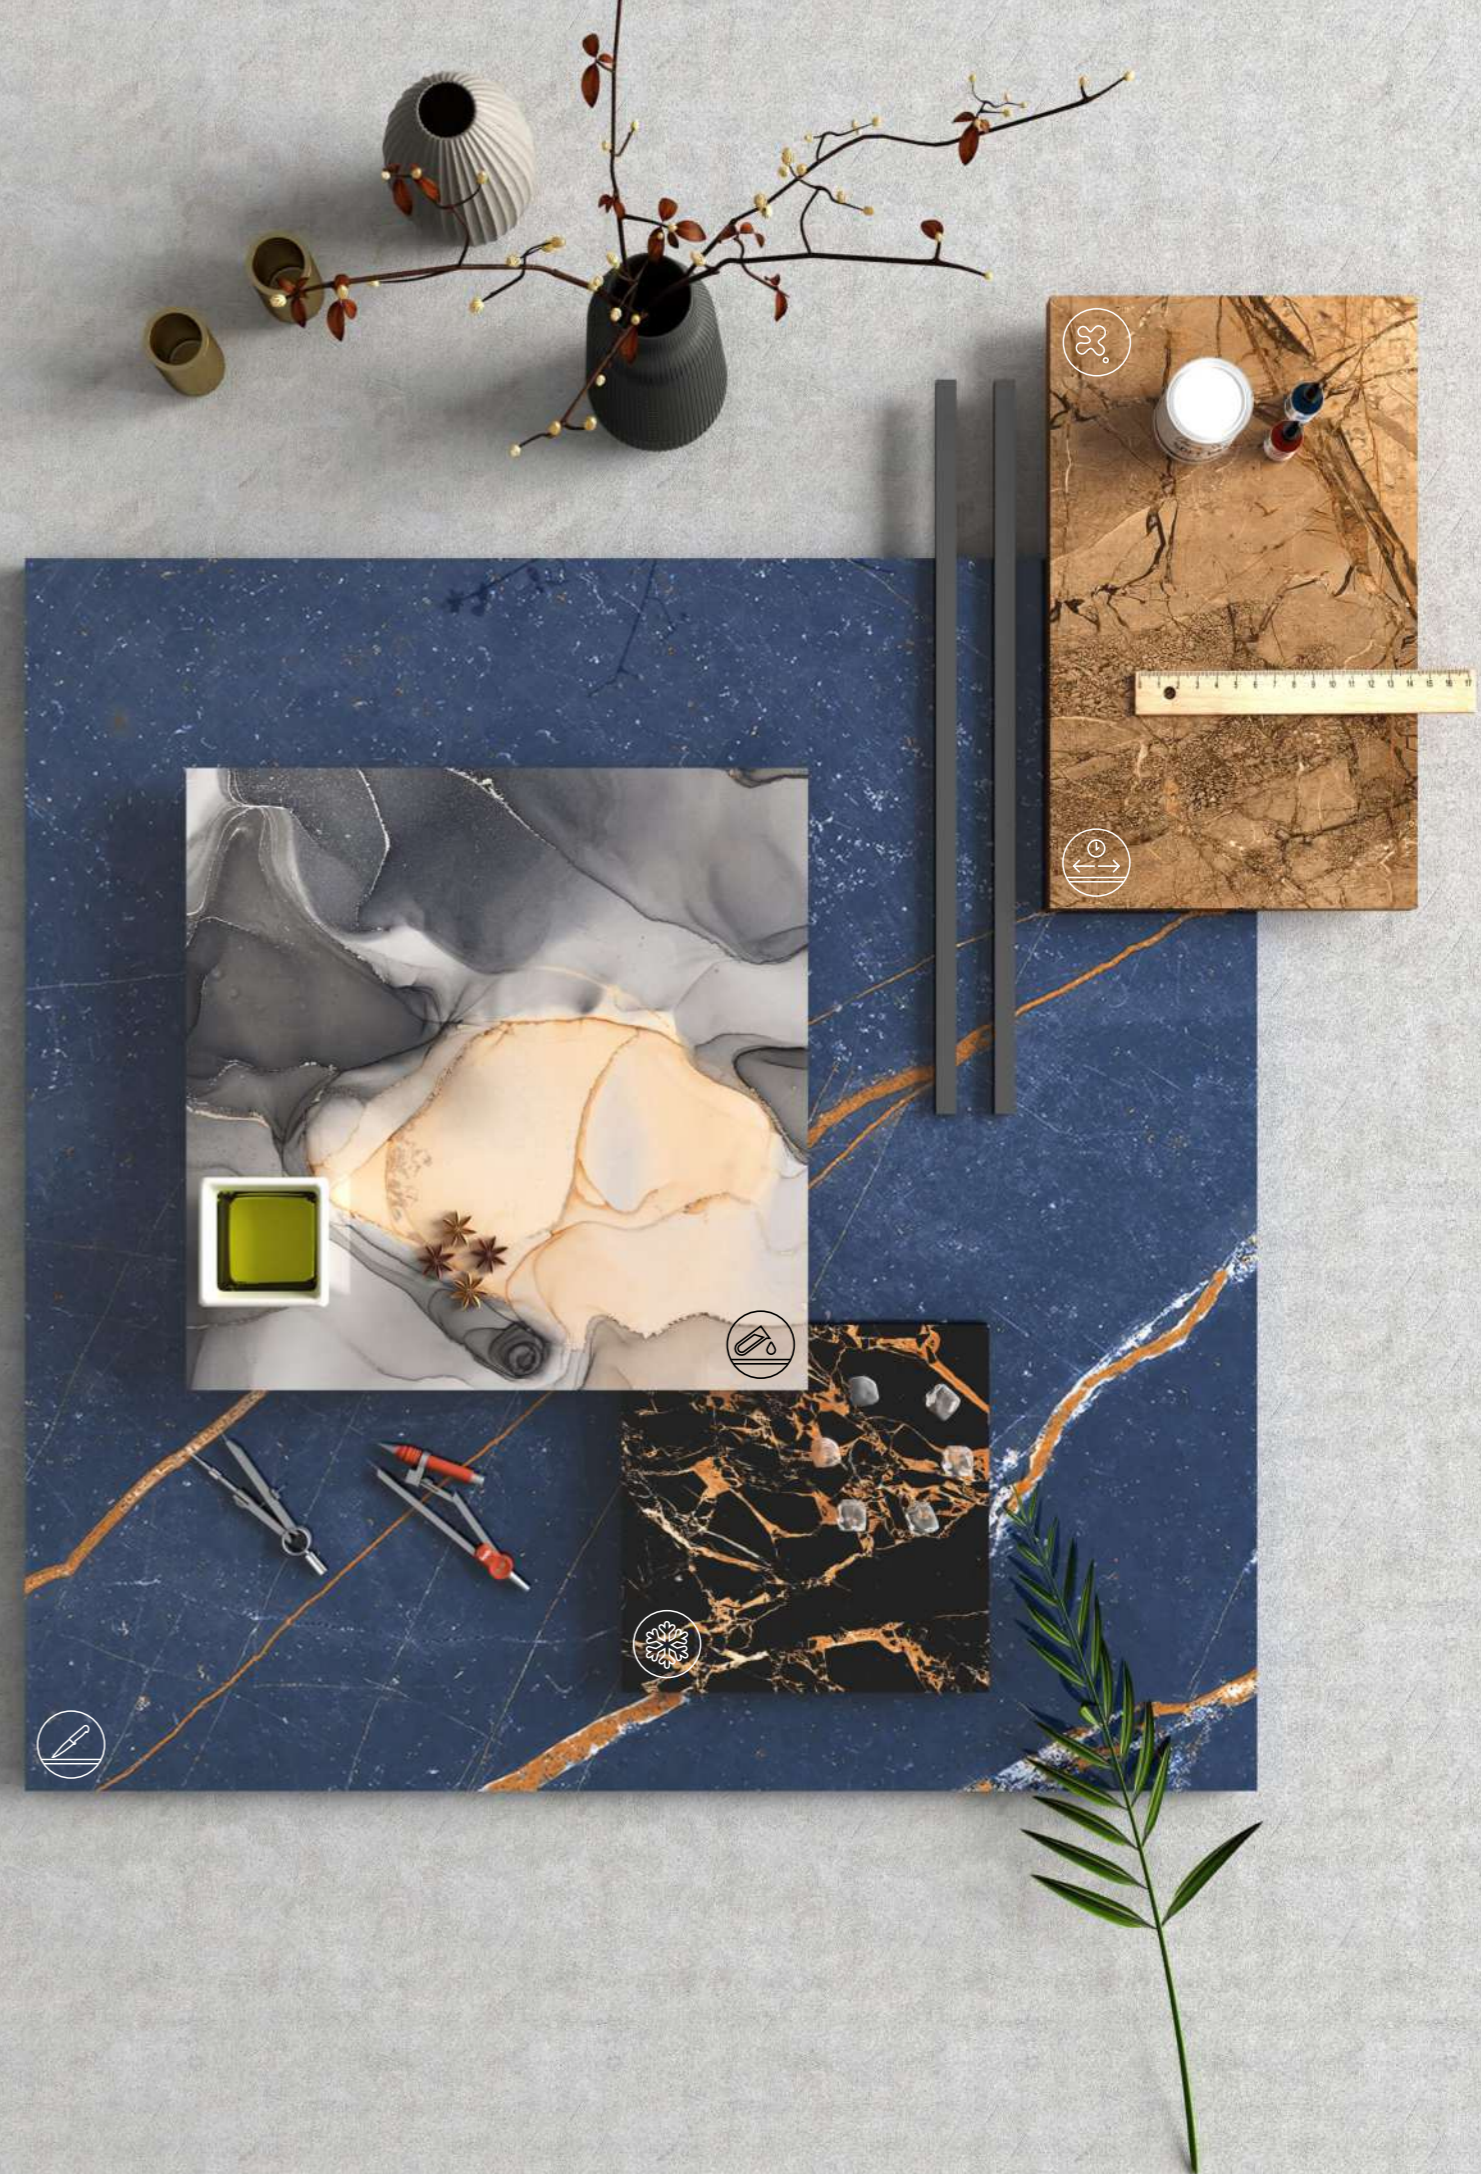

ADVANTAGE & FEATURES

Nature, technology, science and design. Top quality ceramic surfaces by Pollens Granito are compact and impermeable, because they're made from pure minerals pressed and sintered at more than 1200°C. The best choice, for durability, safety, hygiene and beauty.

Versatile Size

Available in the grand size, the collection presents you with a perfect tiling solution to create seamless interiors.

Safe & Secure

Non-porous, hygienic, stain and scratch protected, the tiles from this collection are also ice and thermal shock-resistant.

Design Varieties

Available across a spectrum of patterns, the collection offers variety for all kinds of spaces and preferences.

More Sustainable

The collection is made from exceptionally durable and recyclable material, giving it an edge with its ecological and ecofriendliness.