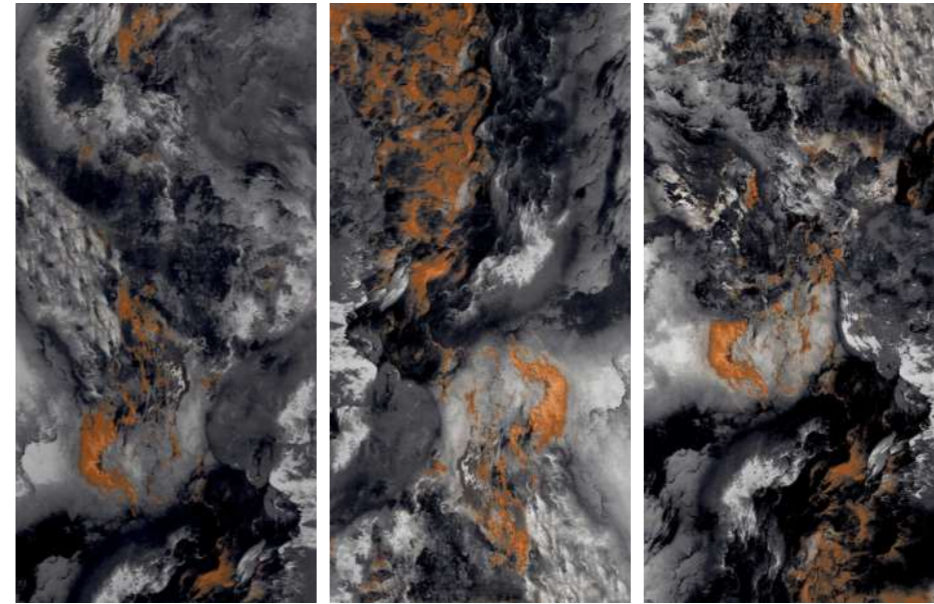

Thickness
09mm
Approx

Size
600x1200mm
60x120cm / 2'x4'

Finish
High Gloss
Surface

MEDICIO BALCK