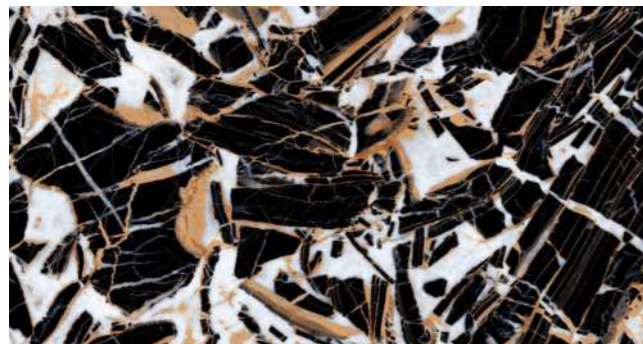

PRODUCT RANGE