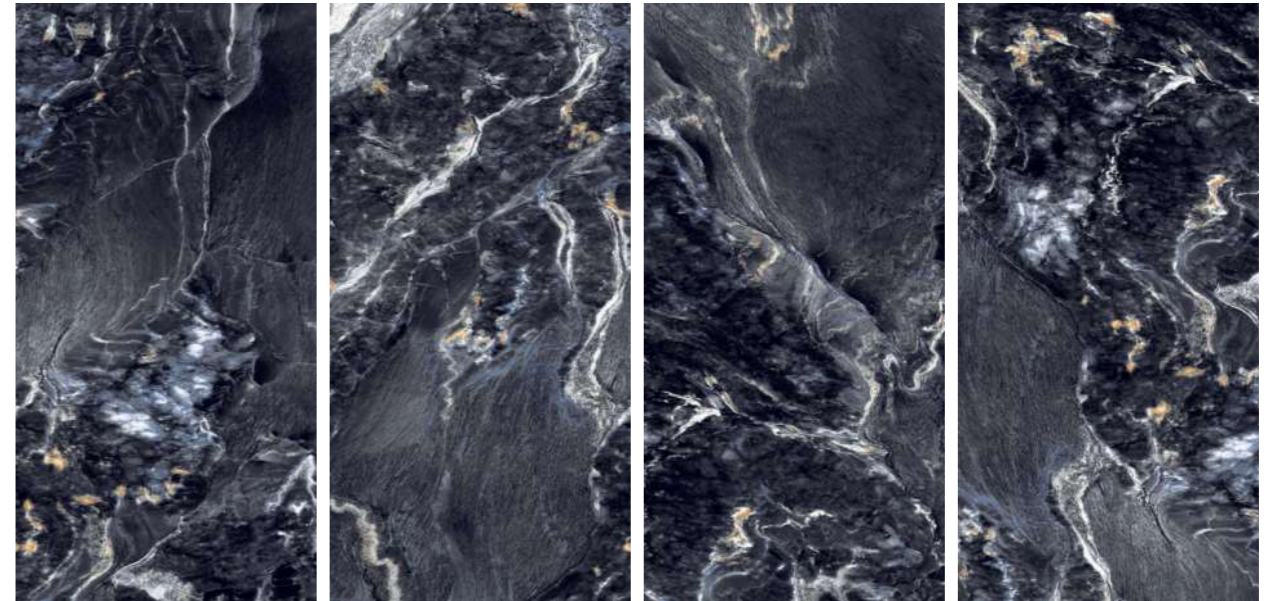

Thickness

09mm
Approx

Size

600x1200mm
60x120cm / 2'x4'

Finish

High Gloss
Surface

ALANTIC BLACK

5
RANDOMS

**Technical
Characteristics**