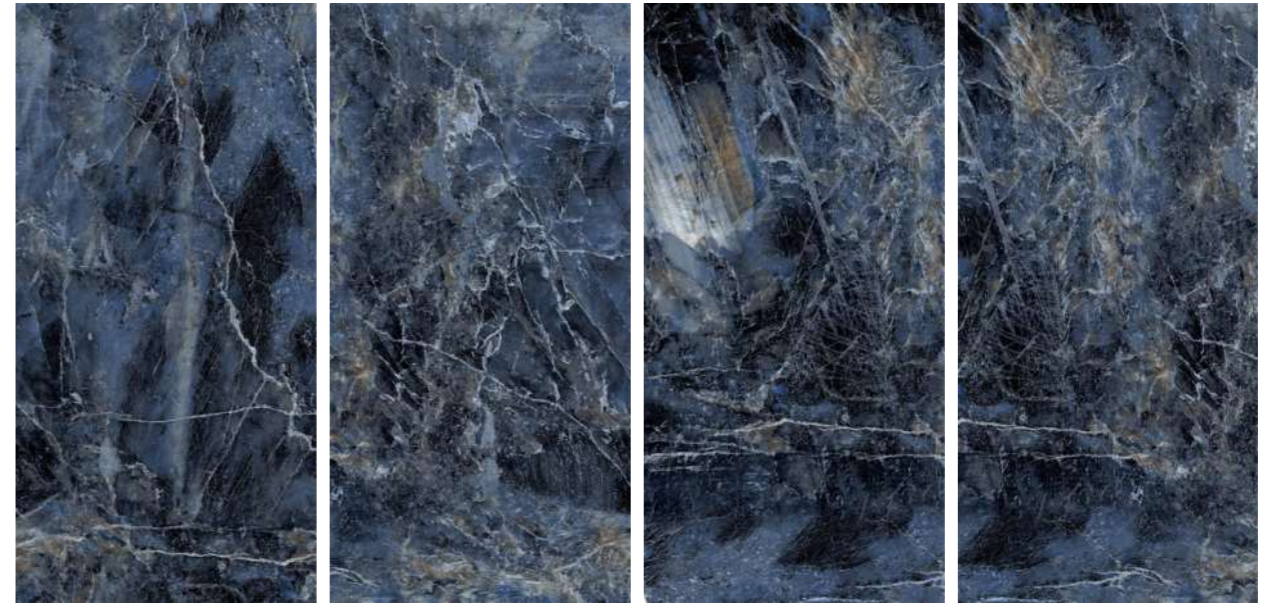

Thickness
09mm
Approx

Size
600x1200mm
60x120cm / 2'x4'

Finish
High Gloss
Surface

TONNY BLUE

6
RANDOMS

**Technical
Characteristics**