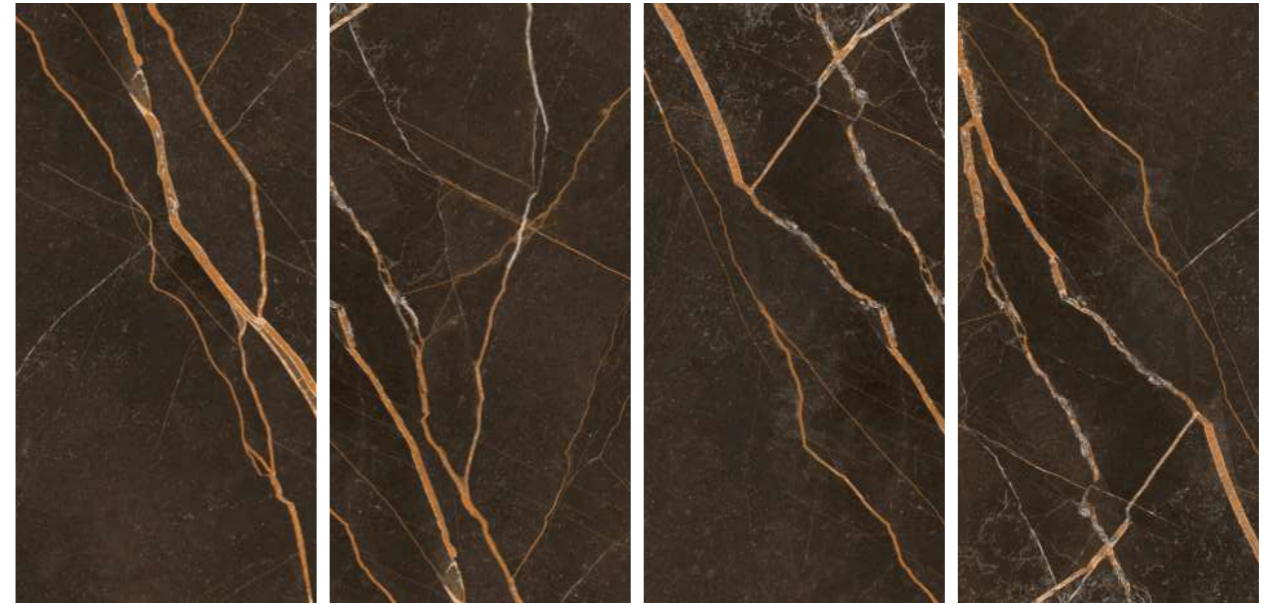

ROYAL VENDOM COFEE

4
RANDOMS

**Technical
Characteristics**

AVAILABLE IN 2 OTHER COLORS

BLUE

BLACK

Altissama

• The style of urbanity •