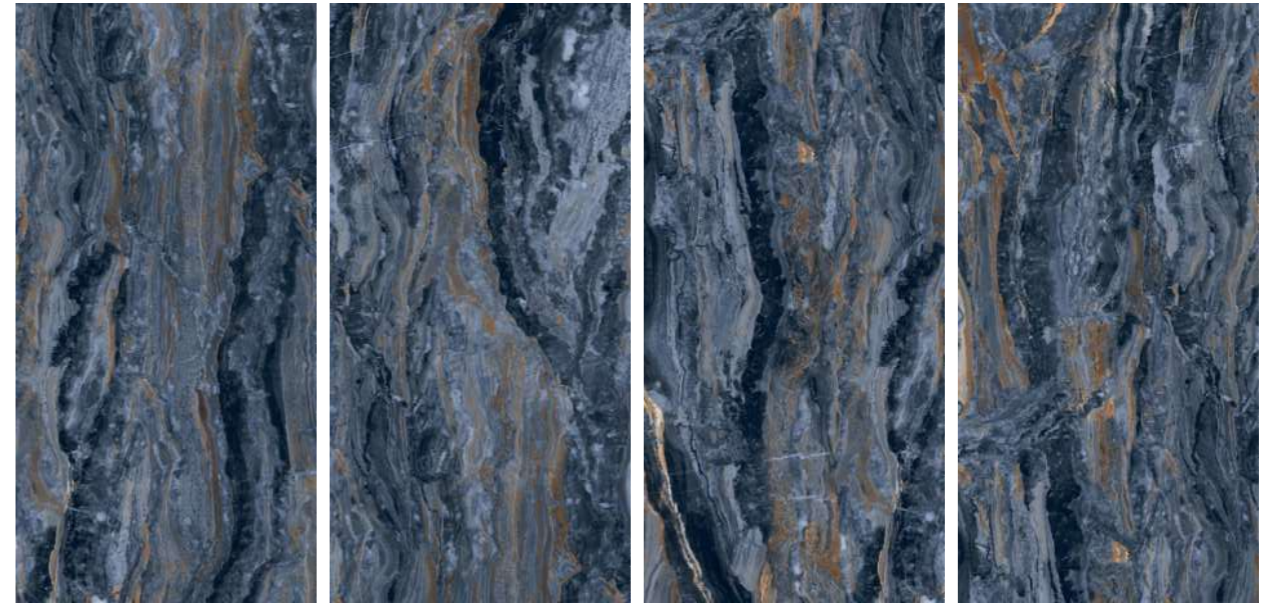

www.pollensgranito.com

PREVIEW OF : OROBICO BLUE

Thickness
09mm
Approx

Size
600x1200mm
60x120cm / 2'x4'

Finish
High Gloss
Surface

OROBICO BLUE

4
RANDOMS

**Technical
Characteristics**