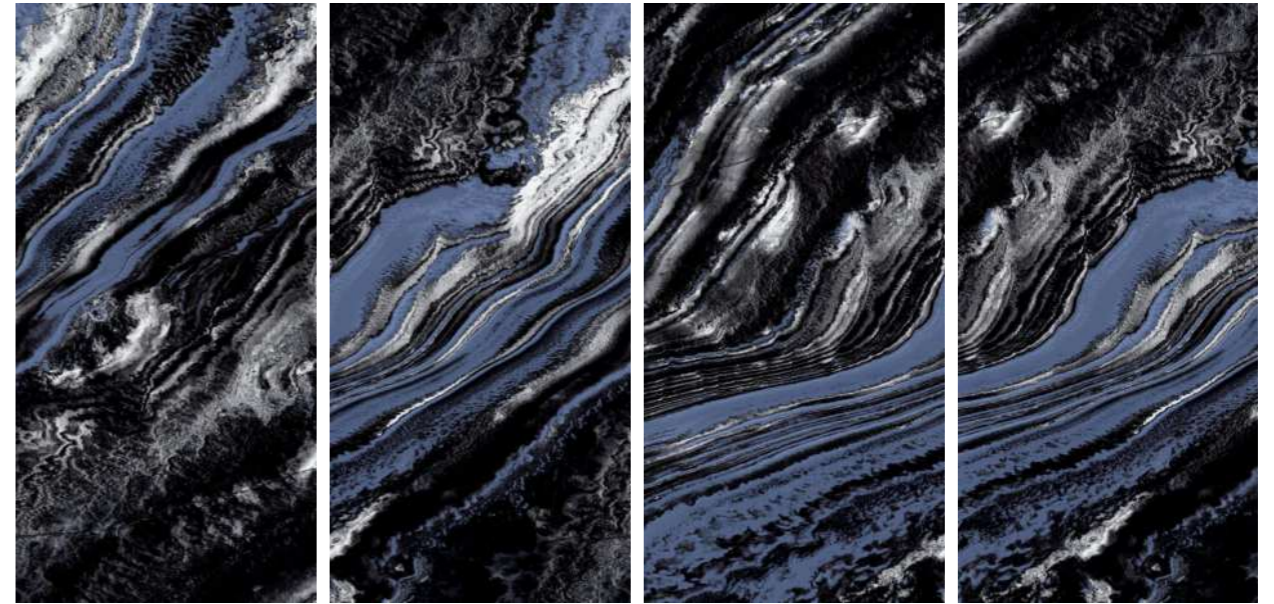

Thickness
09mm
Approx

Size
600x1200mm
60x120cm / 2'x4'

Finish
High Gloss
Surface

CRIST BLUE