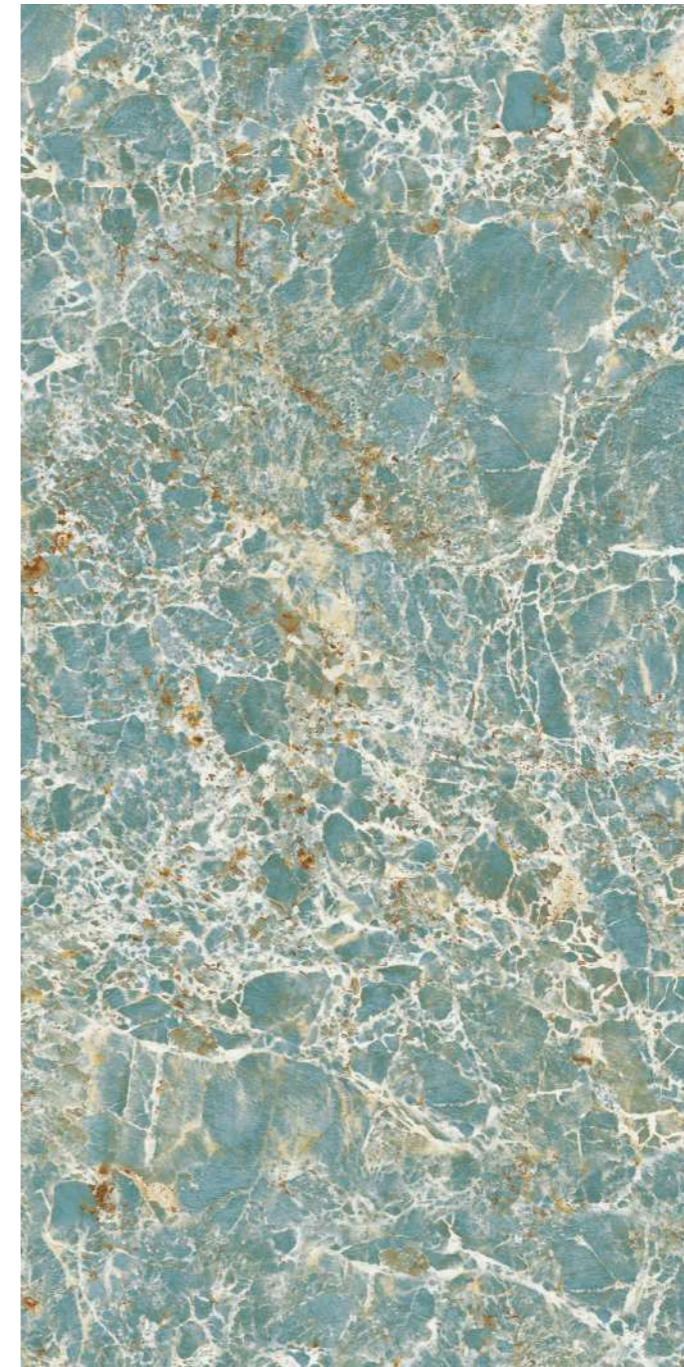

AVAILABLE SIZE :
600x1200mm
(2'x4')

FINISH :
Polished Surface

BUXI TEAL LIGHT

R-5

INFORMATION

AVAILABLE SIZE :
600x1200mm
(2'x4')

FINISH :
Polished Surface

BUXI TEAL