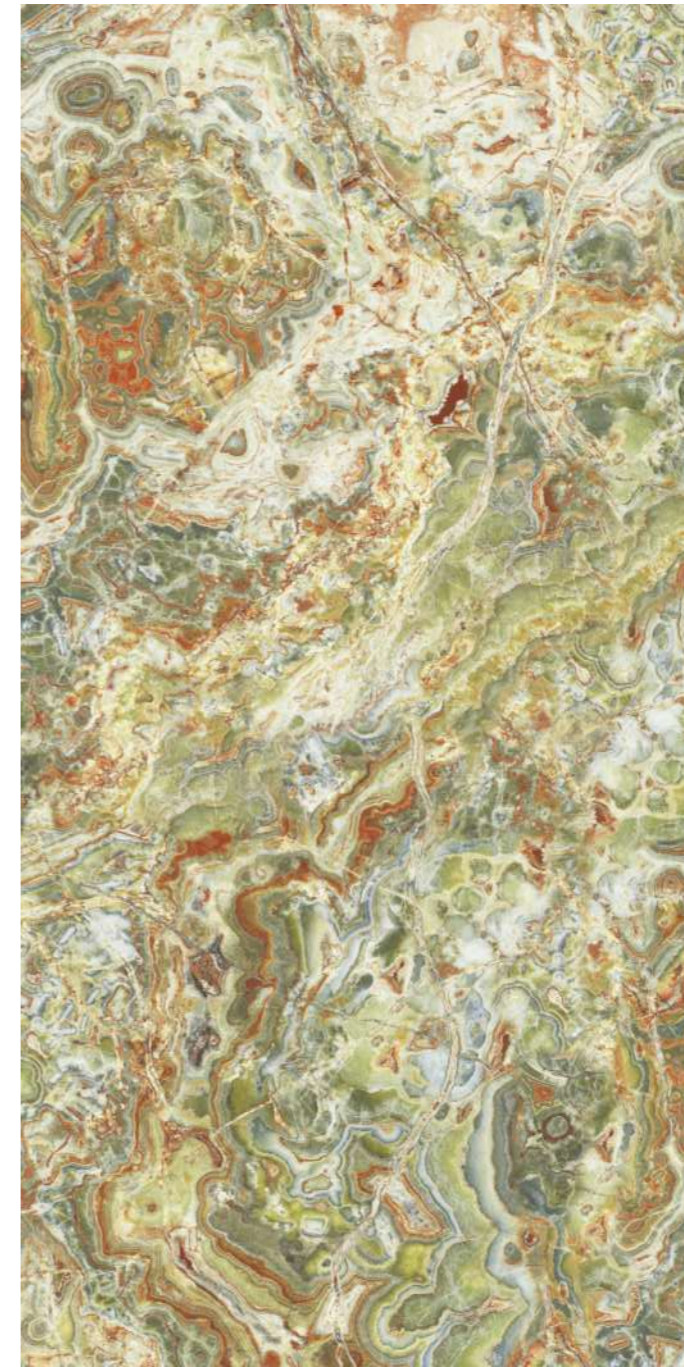

FINISH :
Polished Surface

ZARONI ONYX AQUA

R-4

INFORMATION

AVAILABLE SIZE :
600x1200mm
(2'x4')

FINISH :
Polished Surface

ZARONI ONYX GREEN

R-4