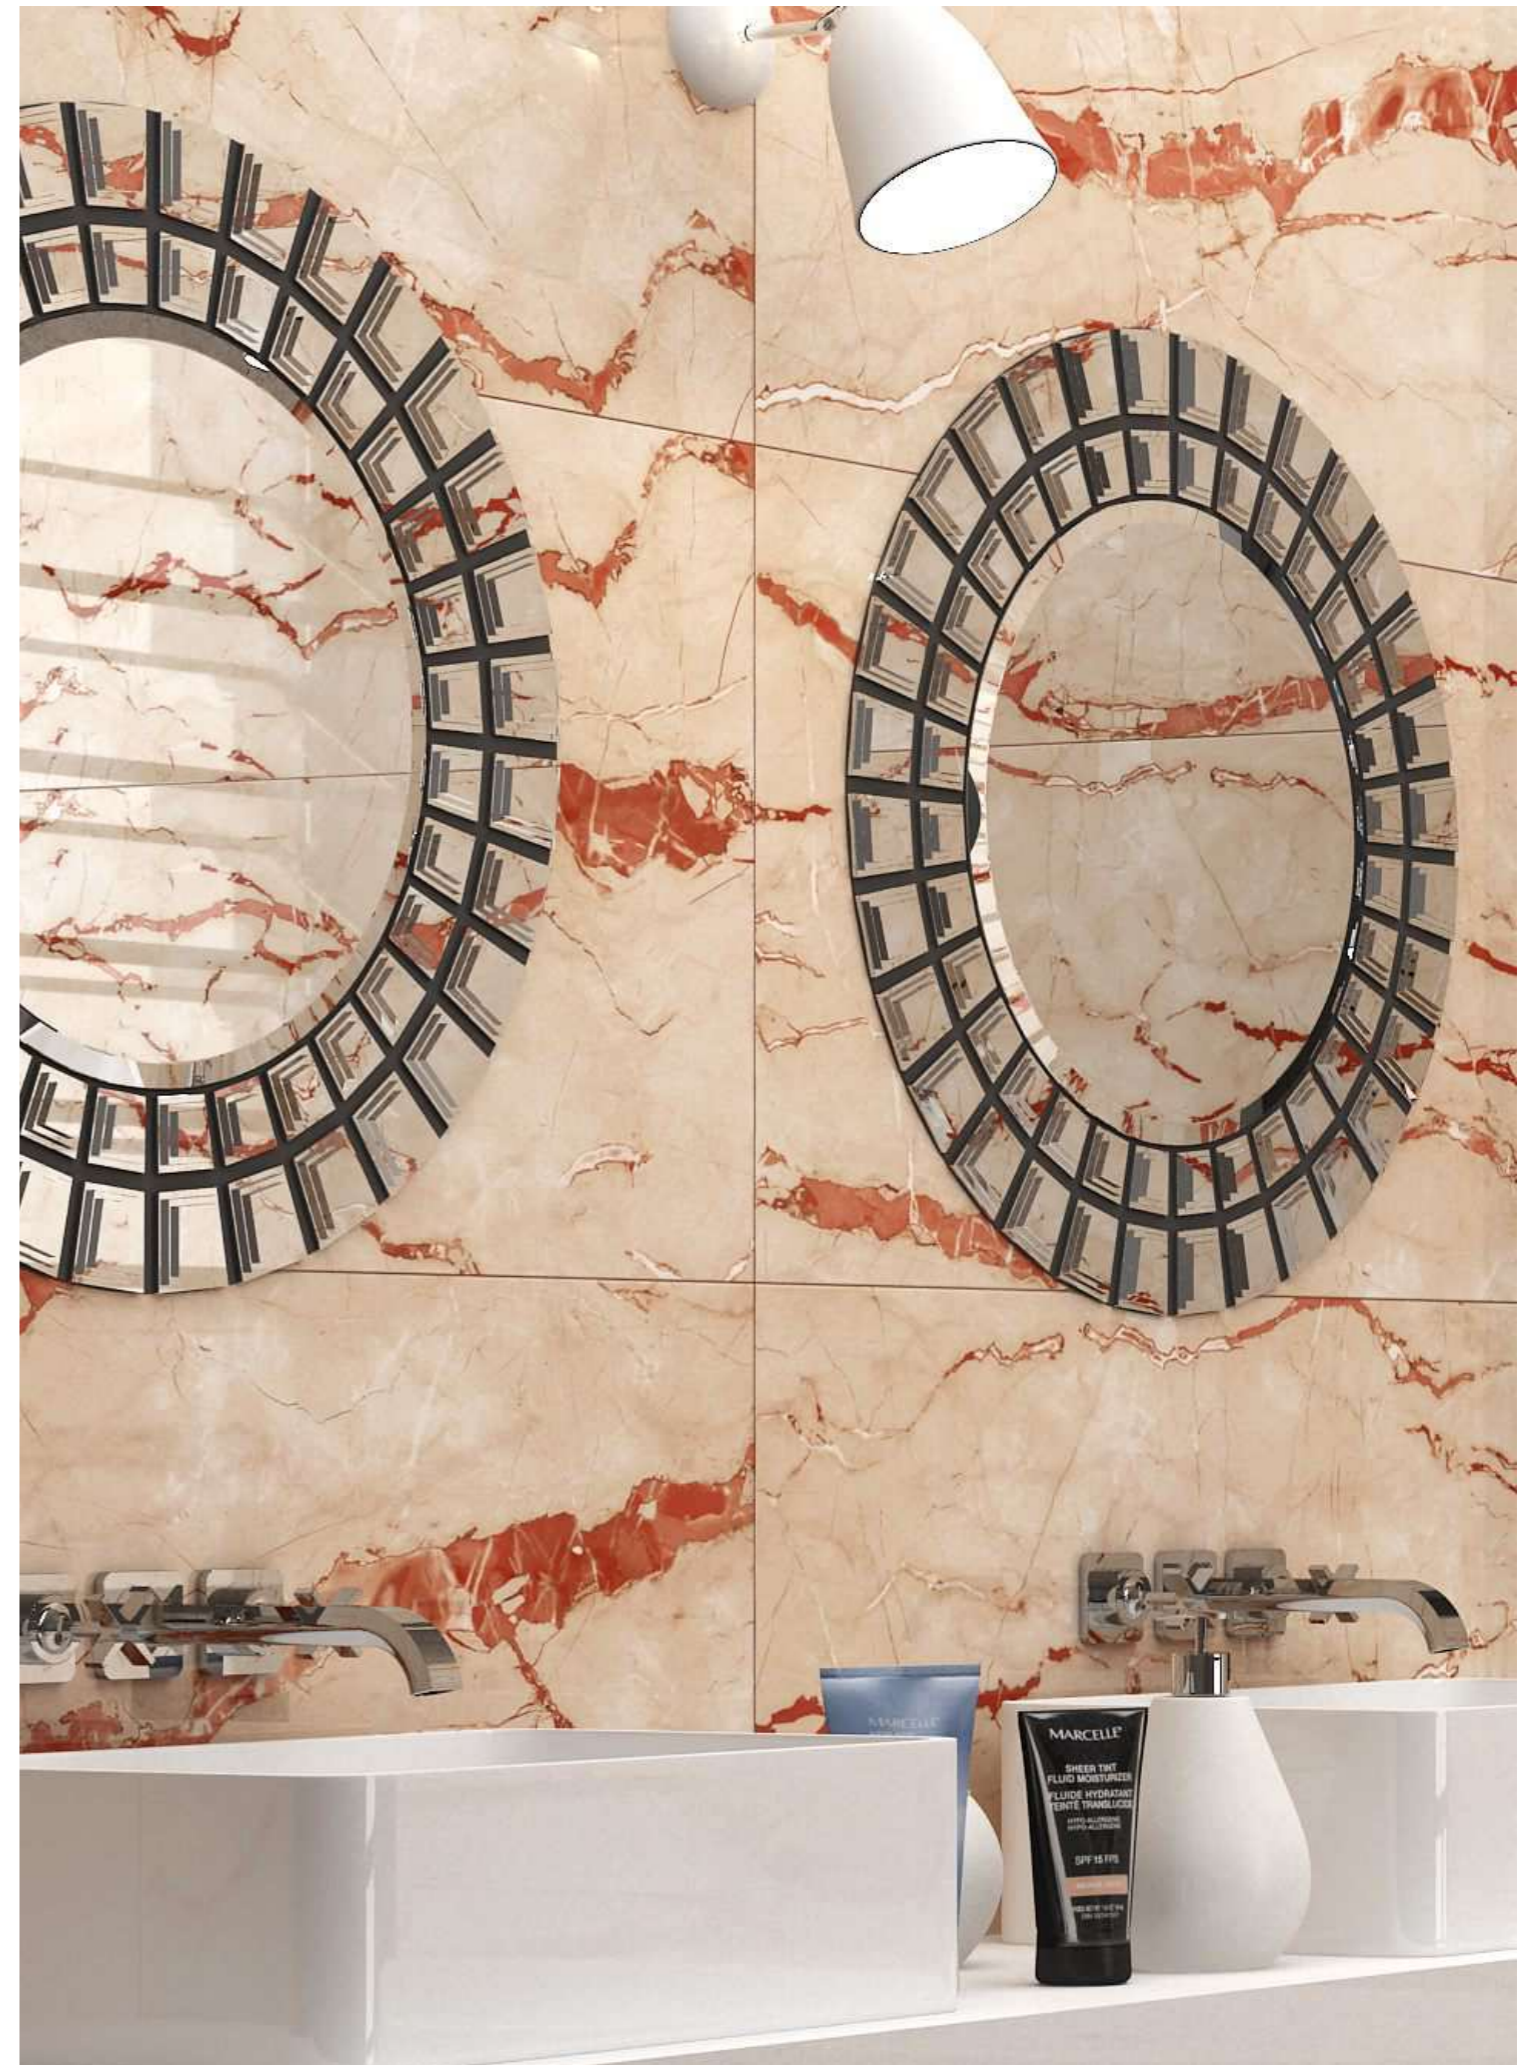

INFORMATION

AVAILABLE SIZE :
600x1200mm
(2'x4')

FINISH :
Polished Surface

ZENITH BROWN

R-4

INFORMATION

AVAILABLE SIZE :
600x1200mm
(2'x4')

FINISH :
Polished Surface