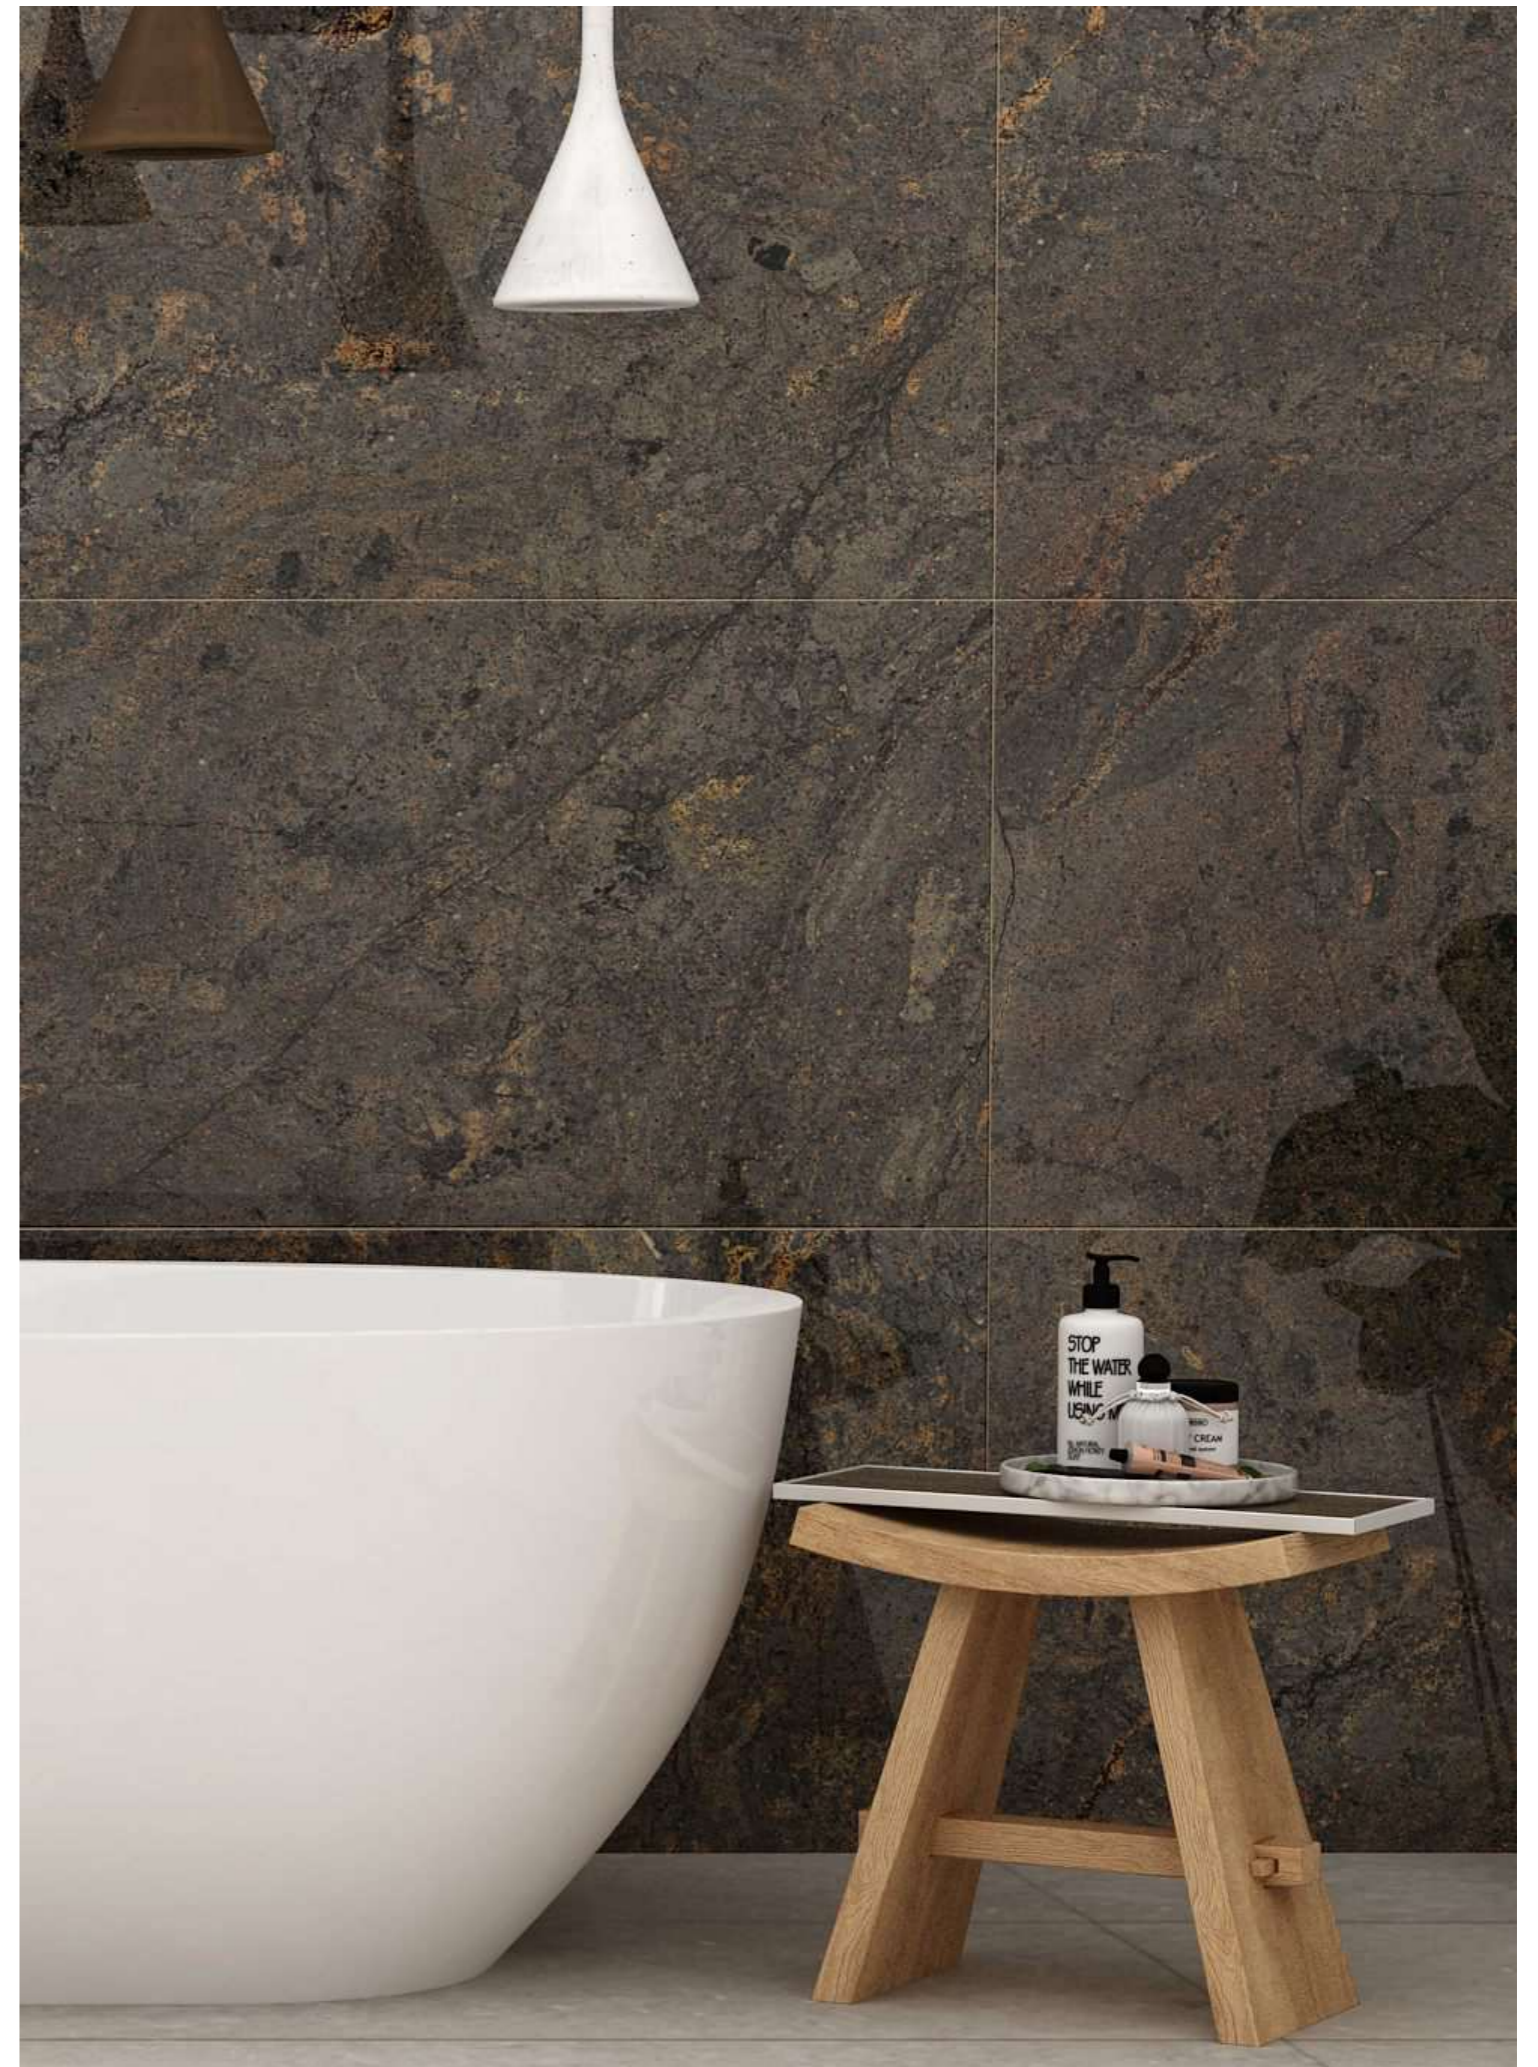

INFORMATION

AVAILABLE SIZE :
600x1200mm
(2'x4')

FINISH :
Polished Surface