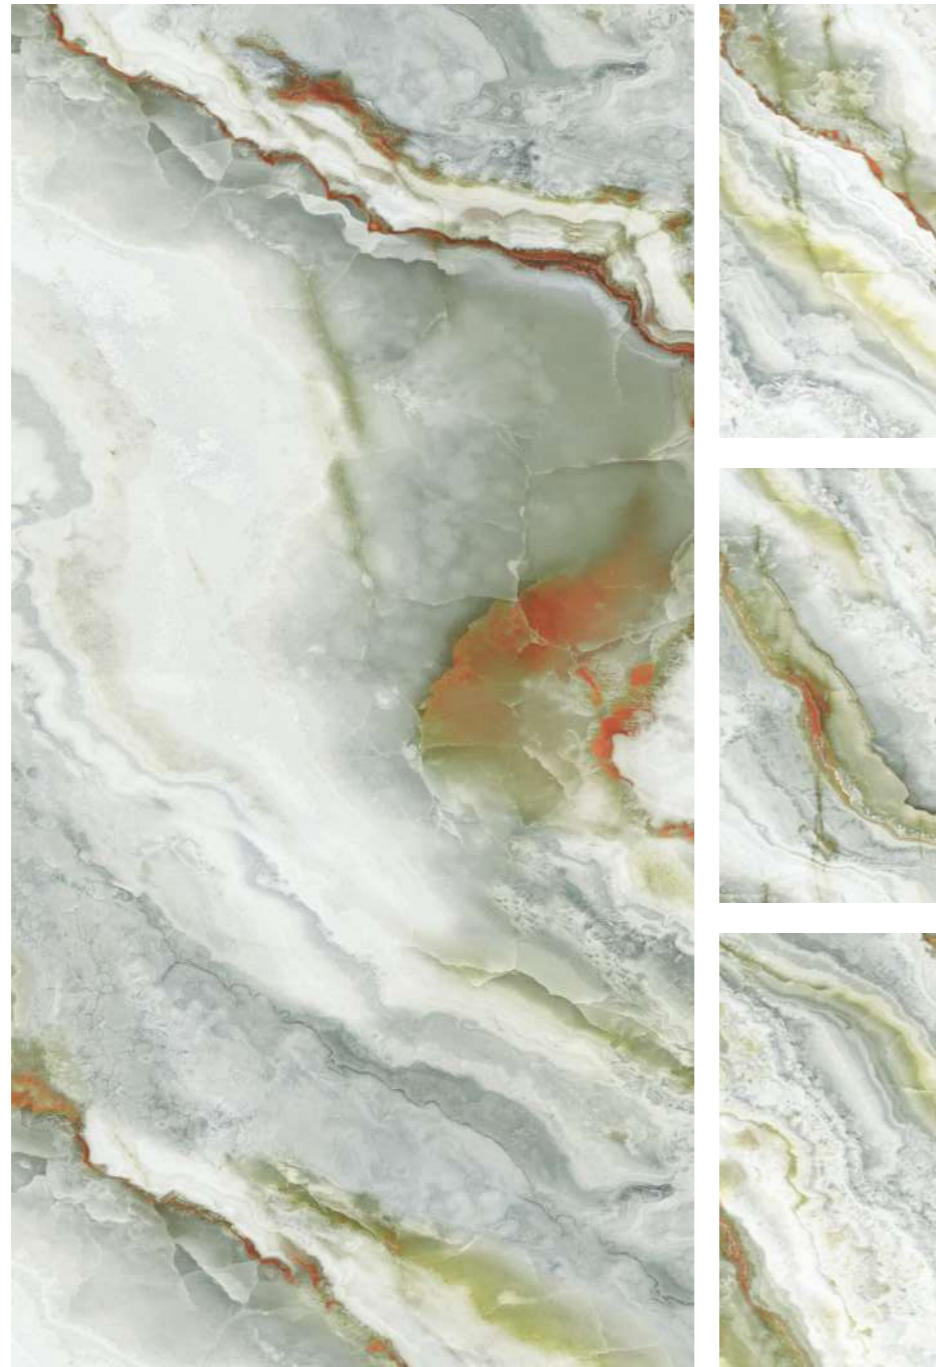

HONEY ONYX MULTY

R-3

INFORMATION

AVAILABLE SIZE :
600x1200mm
(2'x4')

FINISH :
Polished Surface

HOLLOW MINT

R-4

INFORMATION