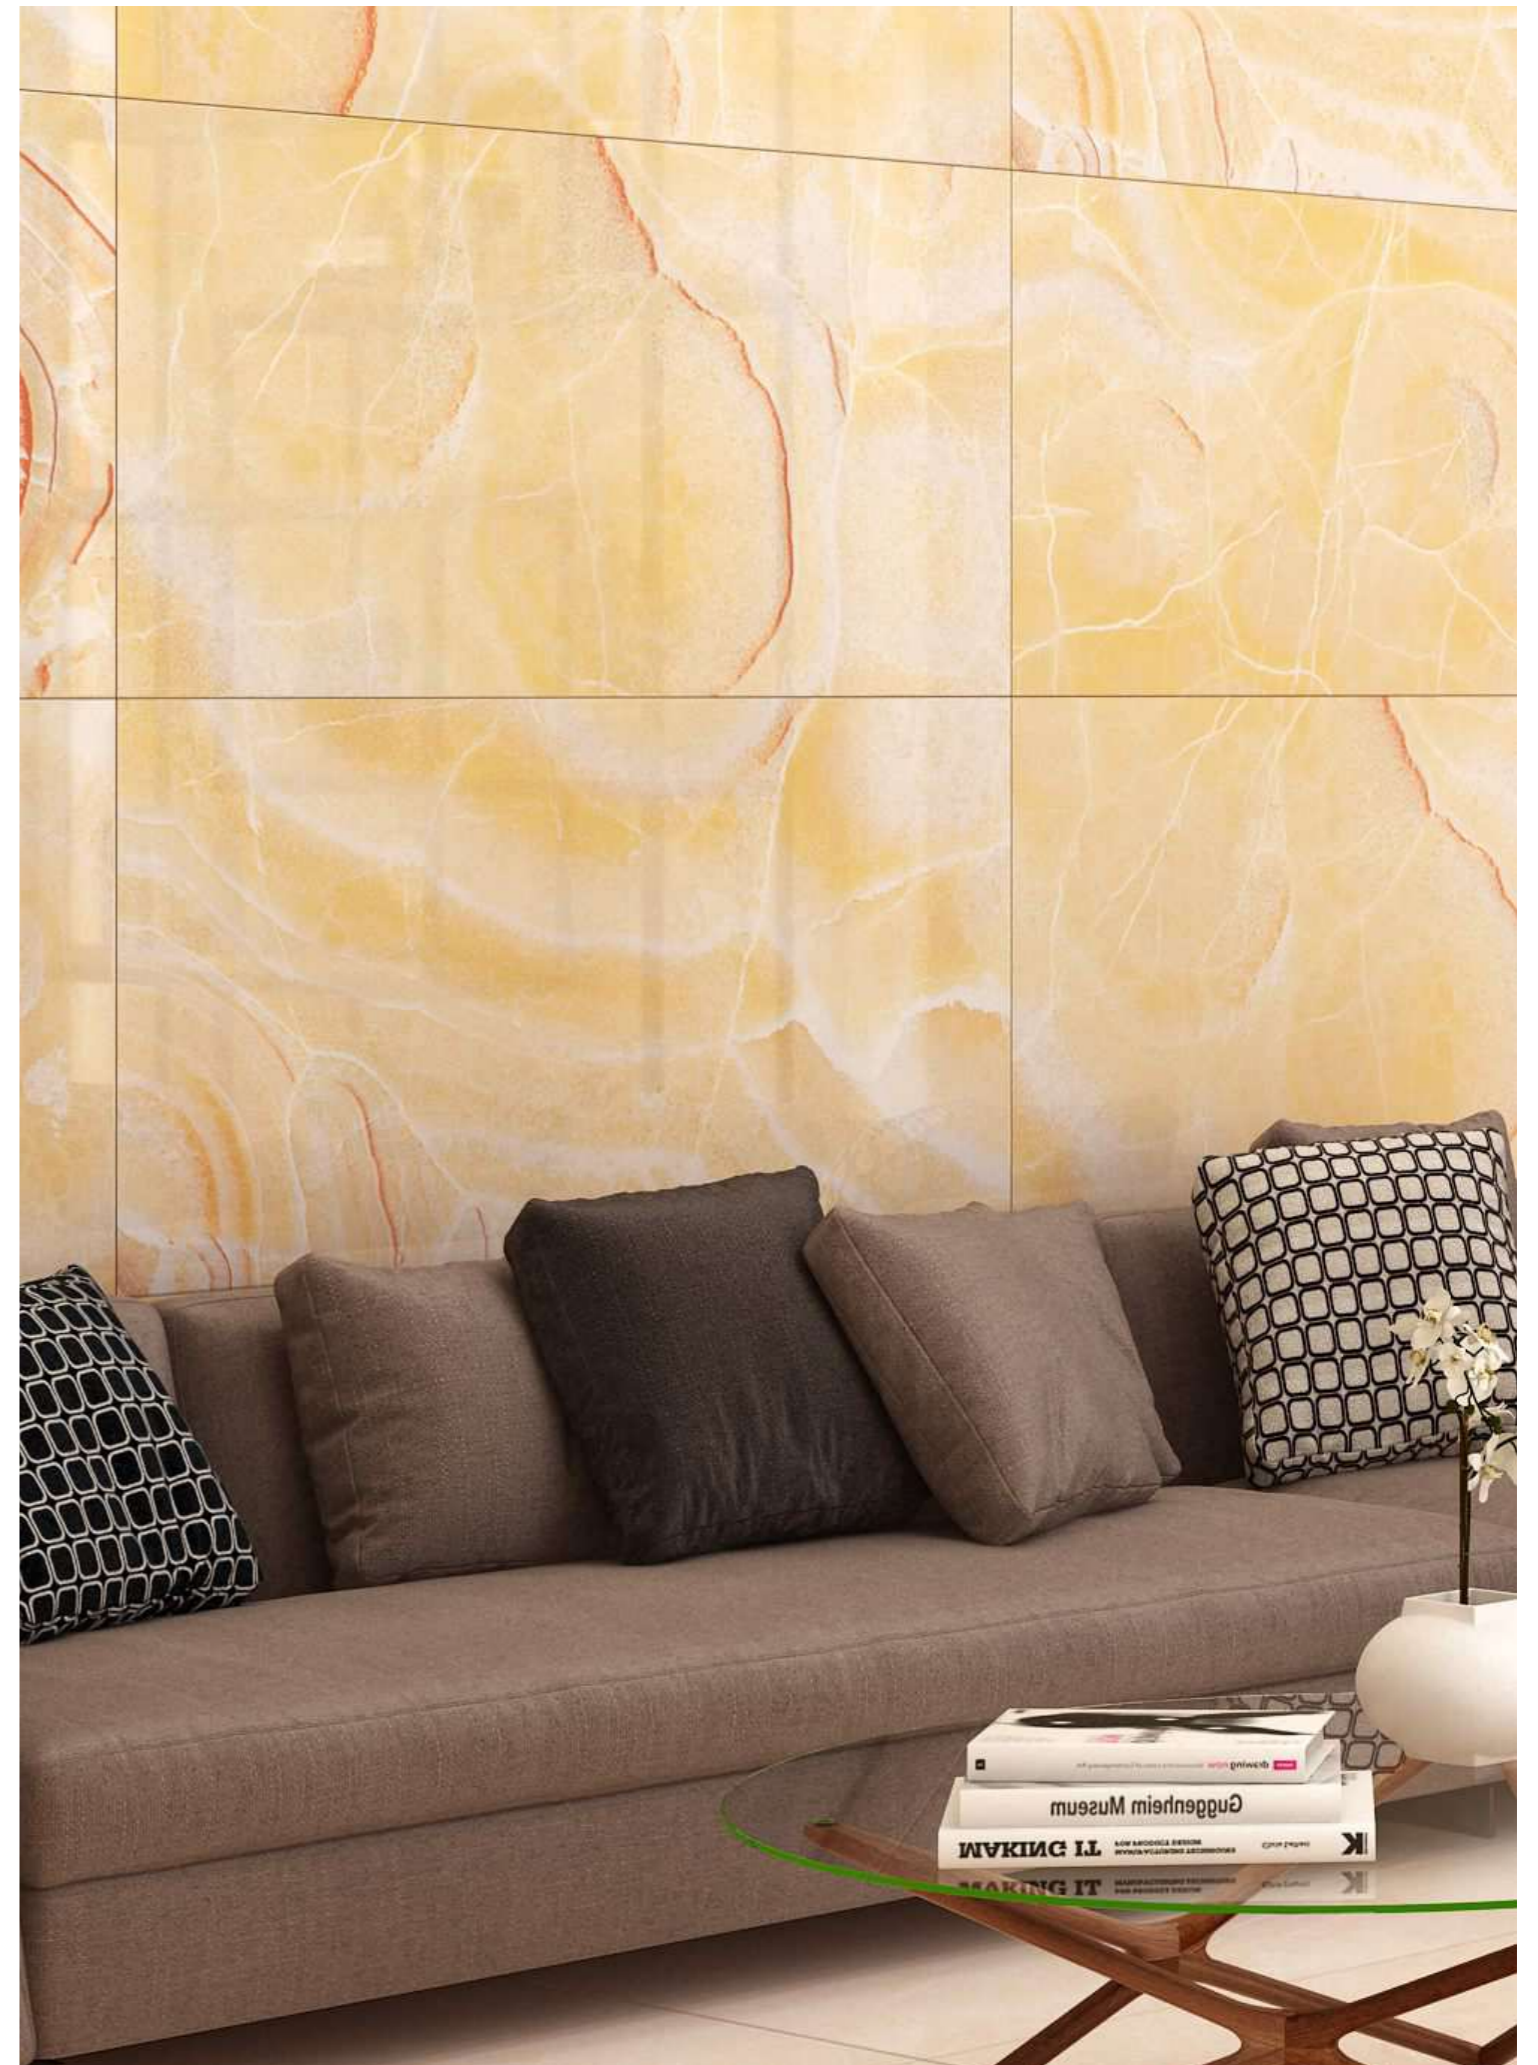

INFORMATION

AVAILABLE SIZE :
600x1200mm
(2'x4')

FINISH :
Polished Surface