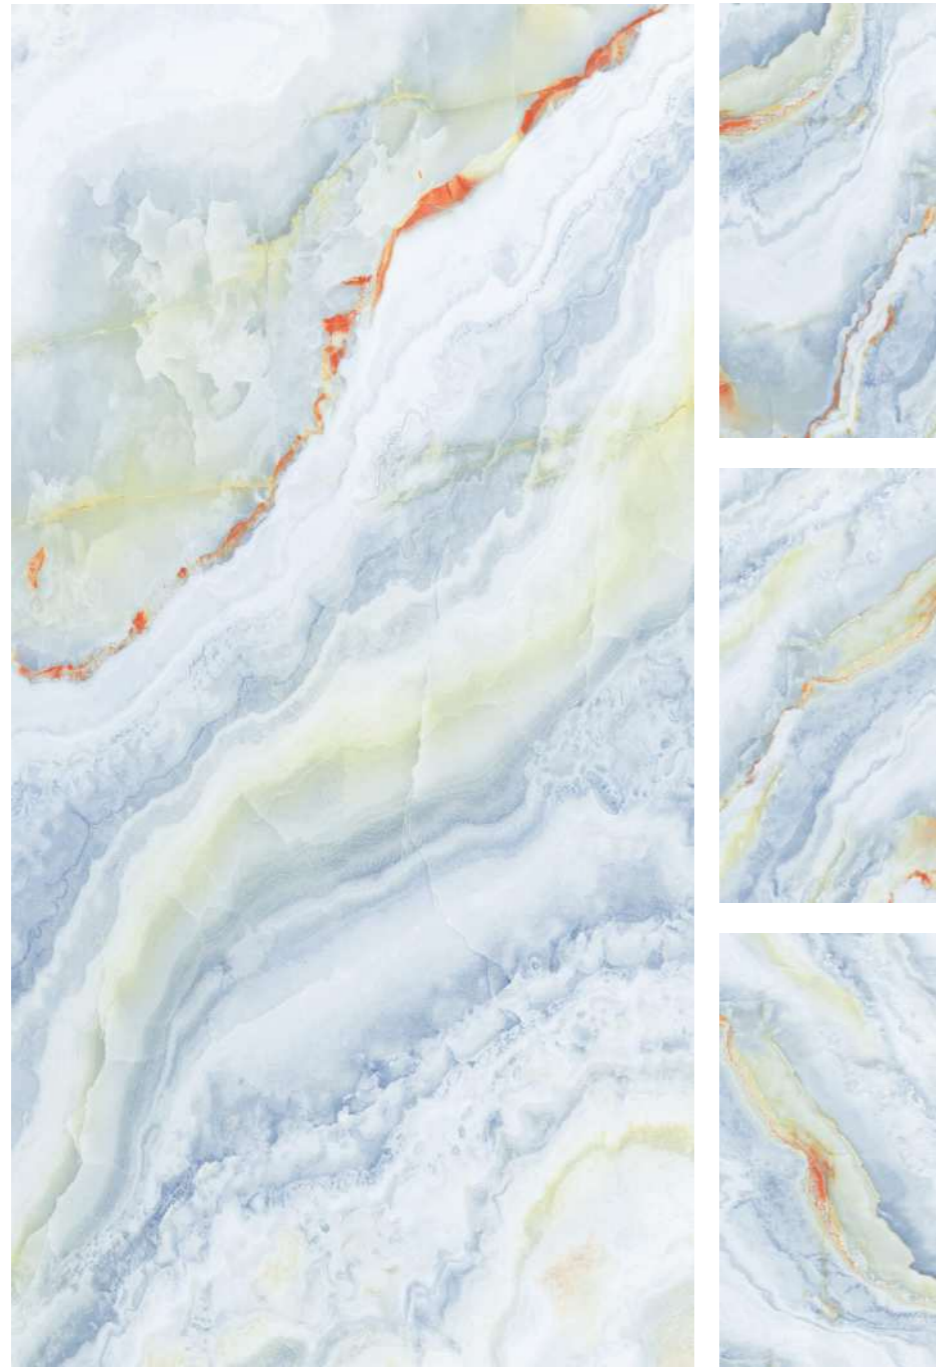

AVAILABLE SIZE :
600x1200mm
(2'x4')

FINISH :
Polished Surface

PISTHELLO GREEN

R-4

INFORMATION

AVAILABLE SIZE :
600x1200mm
(2'x4')

FINISH :
Polished Surface

SANTIGO LIGHT