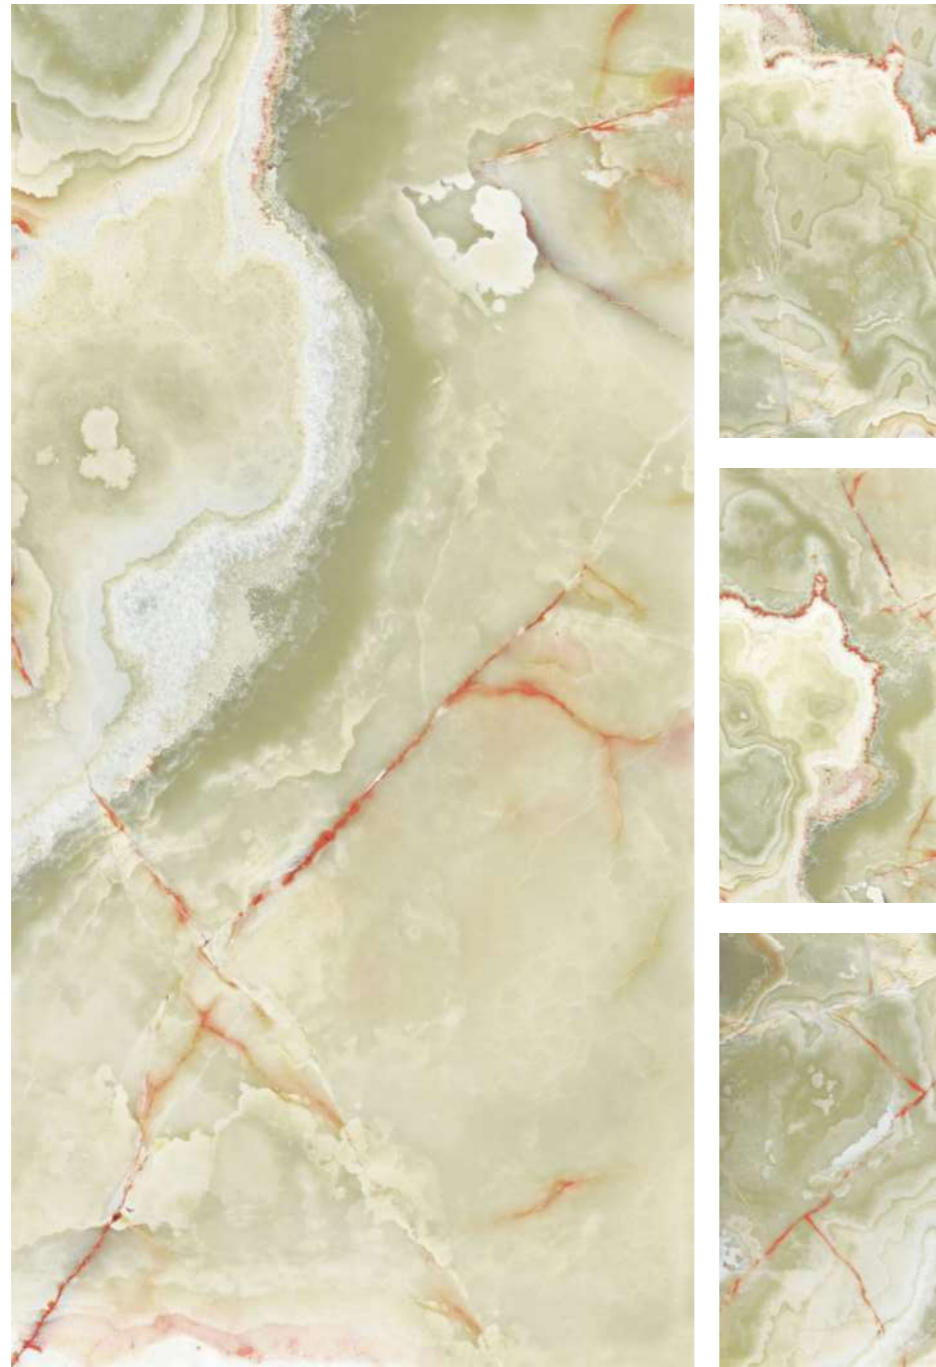

AVAILABLE SIZE :
600x1200mm
(2'x4')

FINISH :
Polished Surface

ITALIAN AGERA

R-4

INFORMATION

AVAILABLE SIZE :
600x1200mm
(2'x4')

FINISH :
Polished Surface

JUPITAR LIME