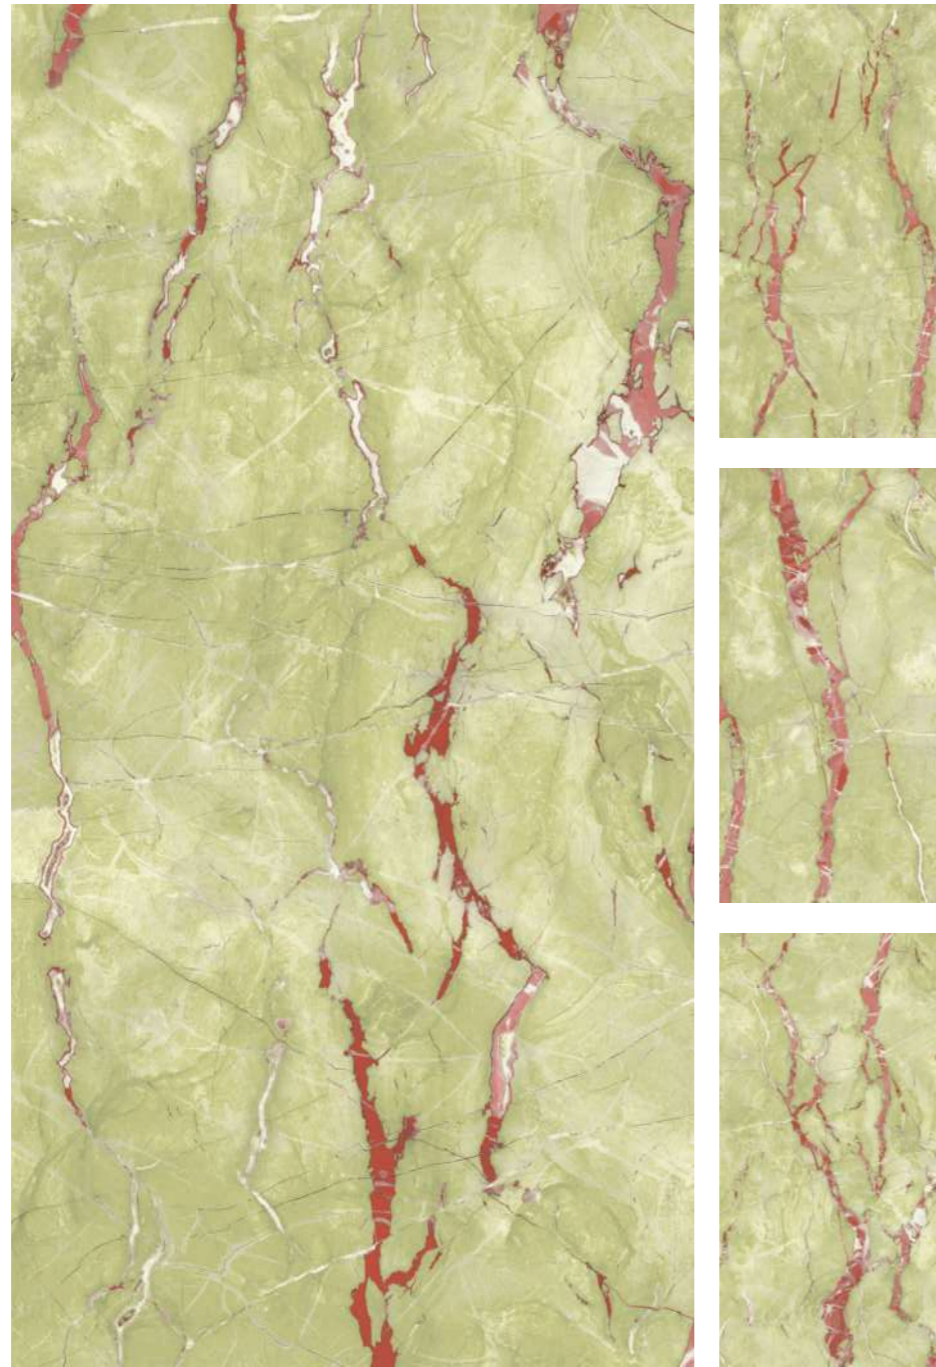

INFORMATION

AVAILABLE SIZE :
600x1200mm
(2'x4')

FINISH :
Polished Surface

ZENITH BROWN

R-4

INFORMATION

AVAILABLE SIZE :
600x1200mm
(2'x4')

FINISH :
Polished Surface