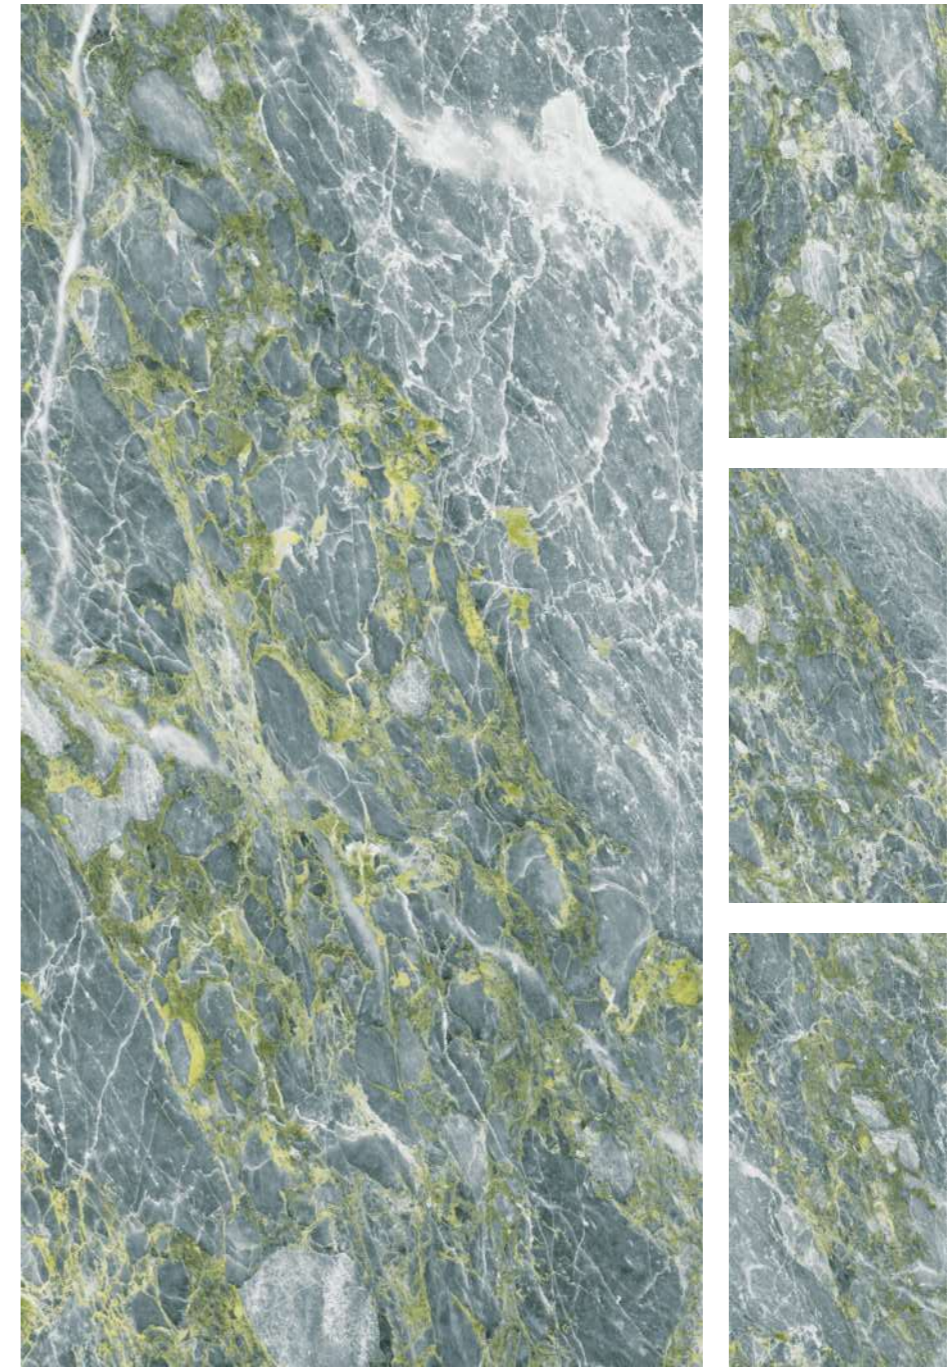

INFORMATION

AVAILABLE SIZE :
600x1200mm
(2'x4')

FINISH :
Polished Surface

MINORCA MINT

R-3

INFORMATION

AVAILABLE SIZE :
600x1200mm
(2'x4')

FINISH :
Polished Surface