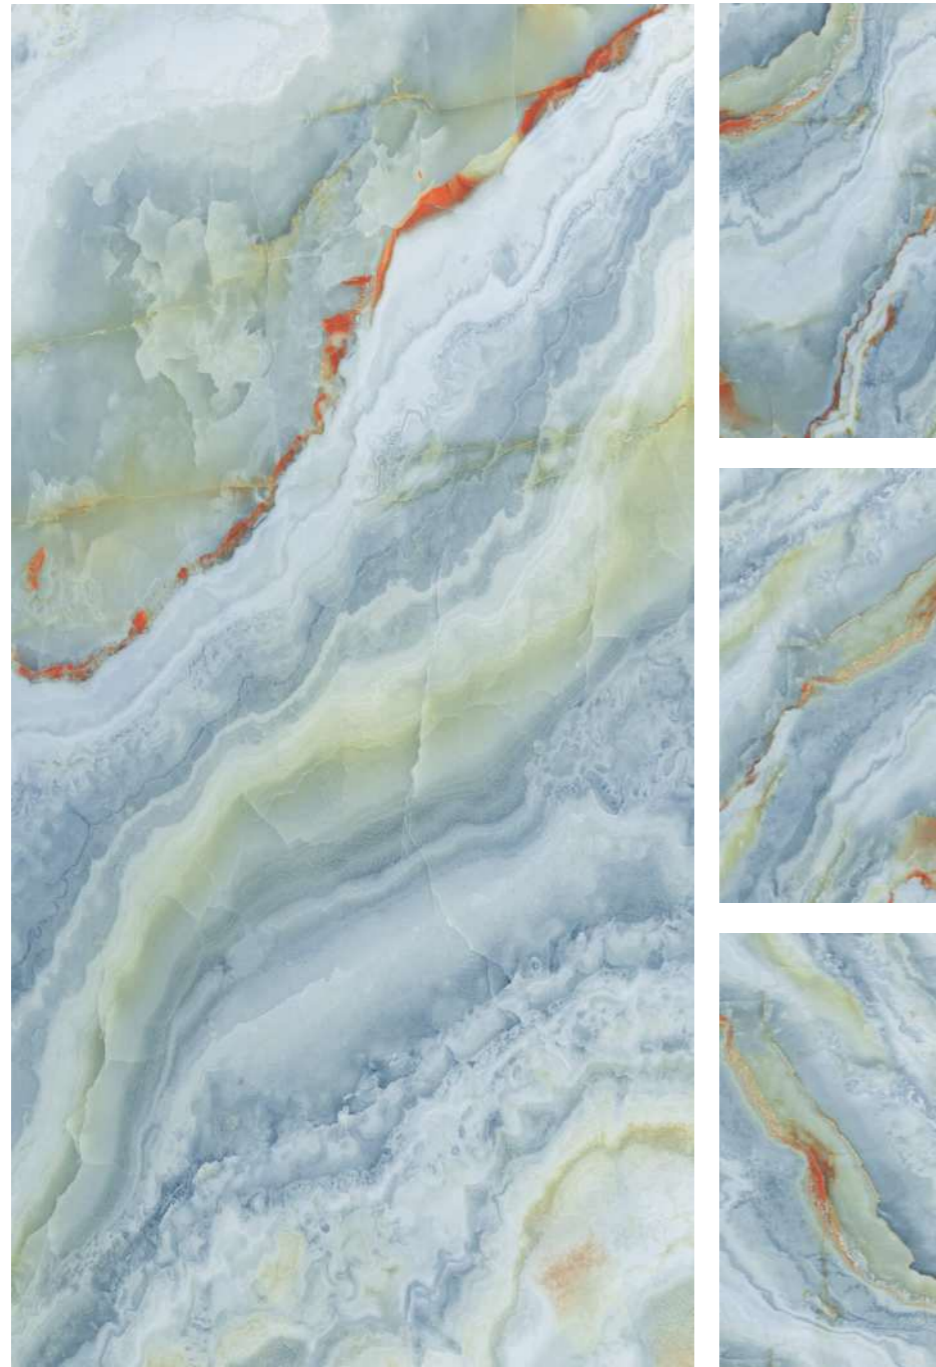

SANTIGO TEAL

R-5

INFORMATION

AVAILABLE SIZE :
600x1200mm
(2'x4')

FINISH :
Polished Surface