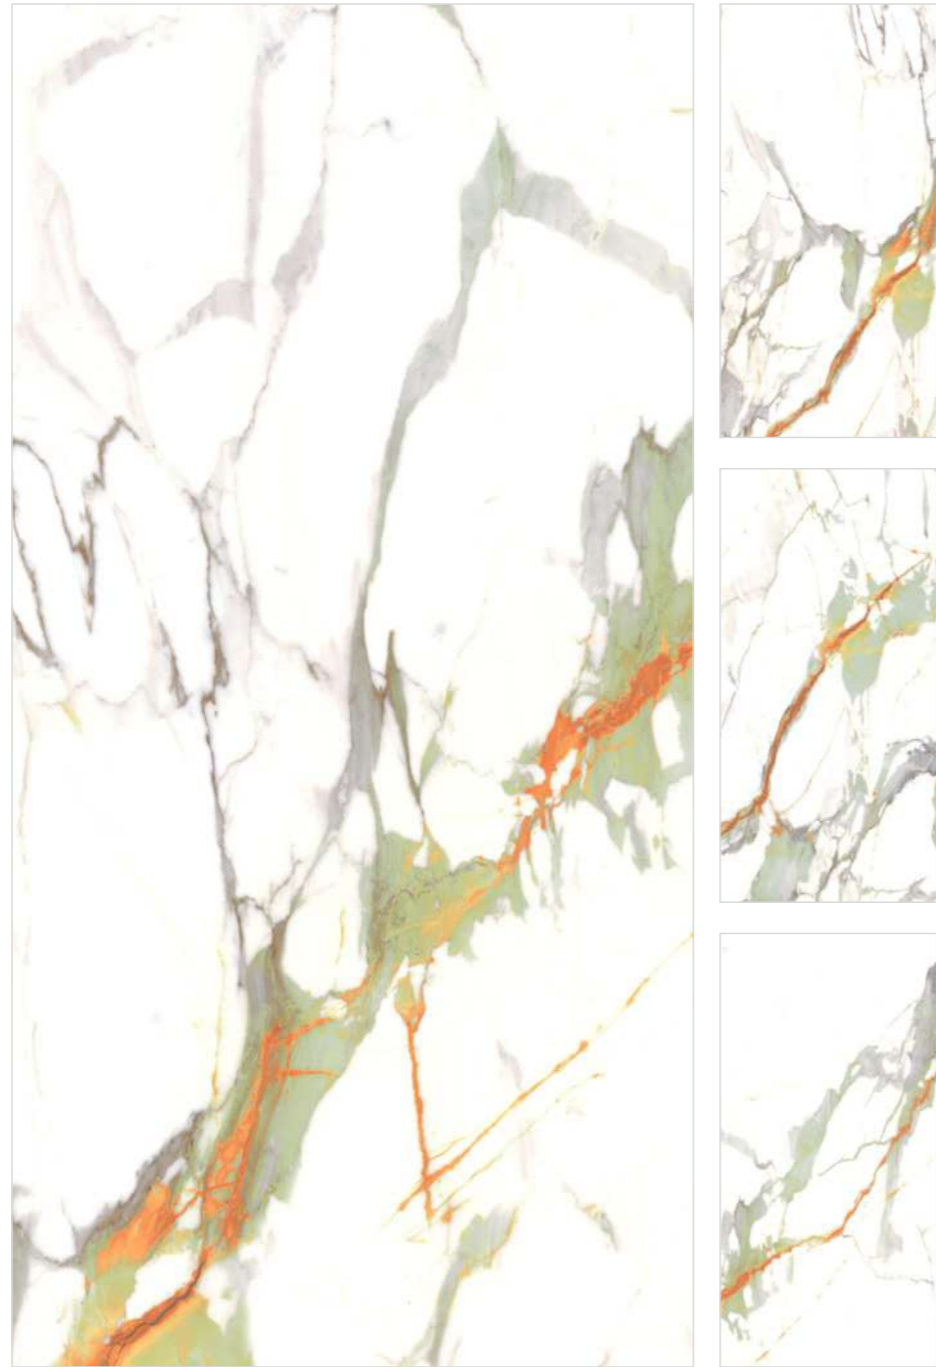

MINORCA MINT

R-3

INFORMATION

AVAILABLE SIZE :
600x1200mm
(2'x4')

FINISH :
Polished Surface