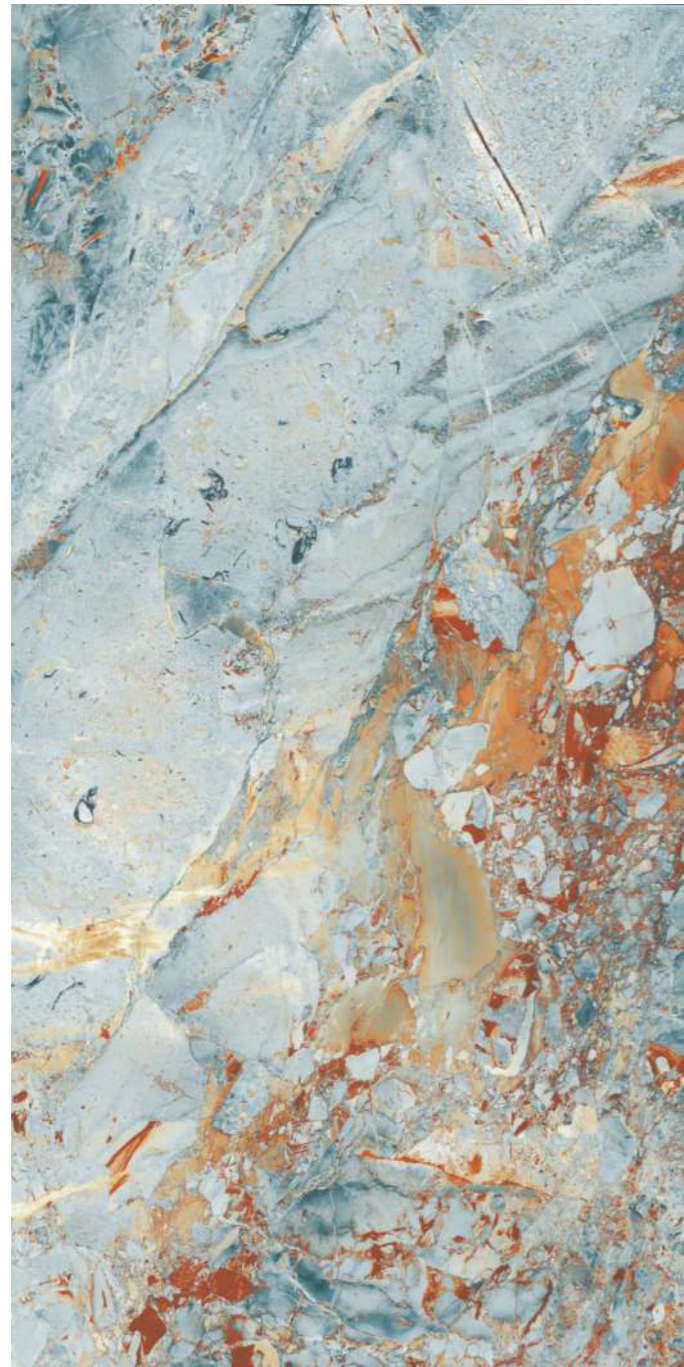

AVAILABLE SIZE :
600x1200mm
(2'x4')

FINISH :
Polished Surface

UNICO DENIM

R-4

INFORMATION

AVAILABLE SIZE :
600x1200mm
(2'x4')

FINISH :
Polished Surface

UNICO TEAL