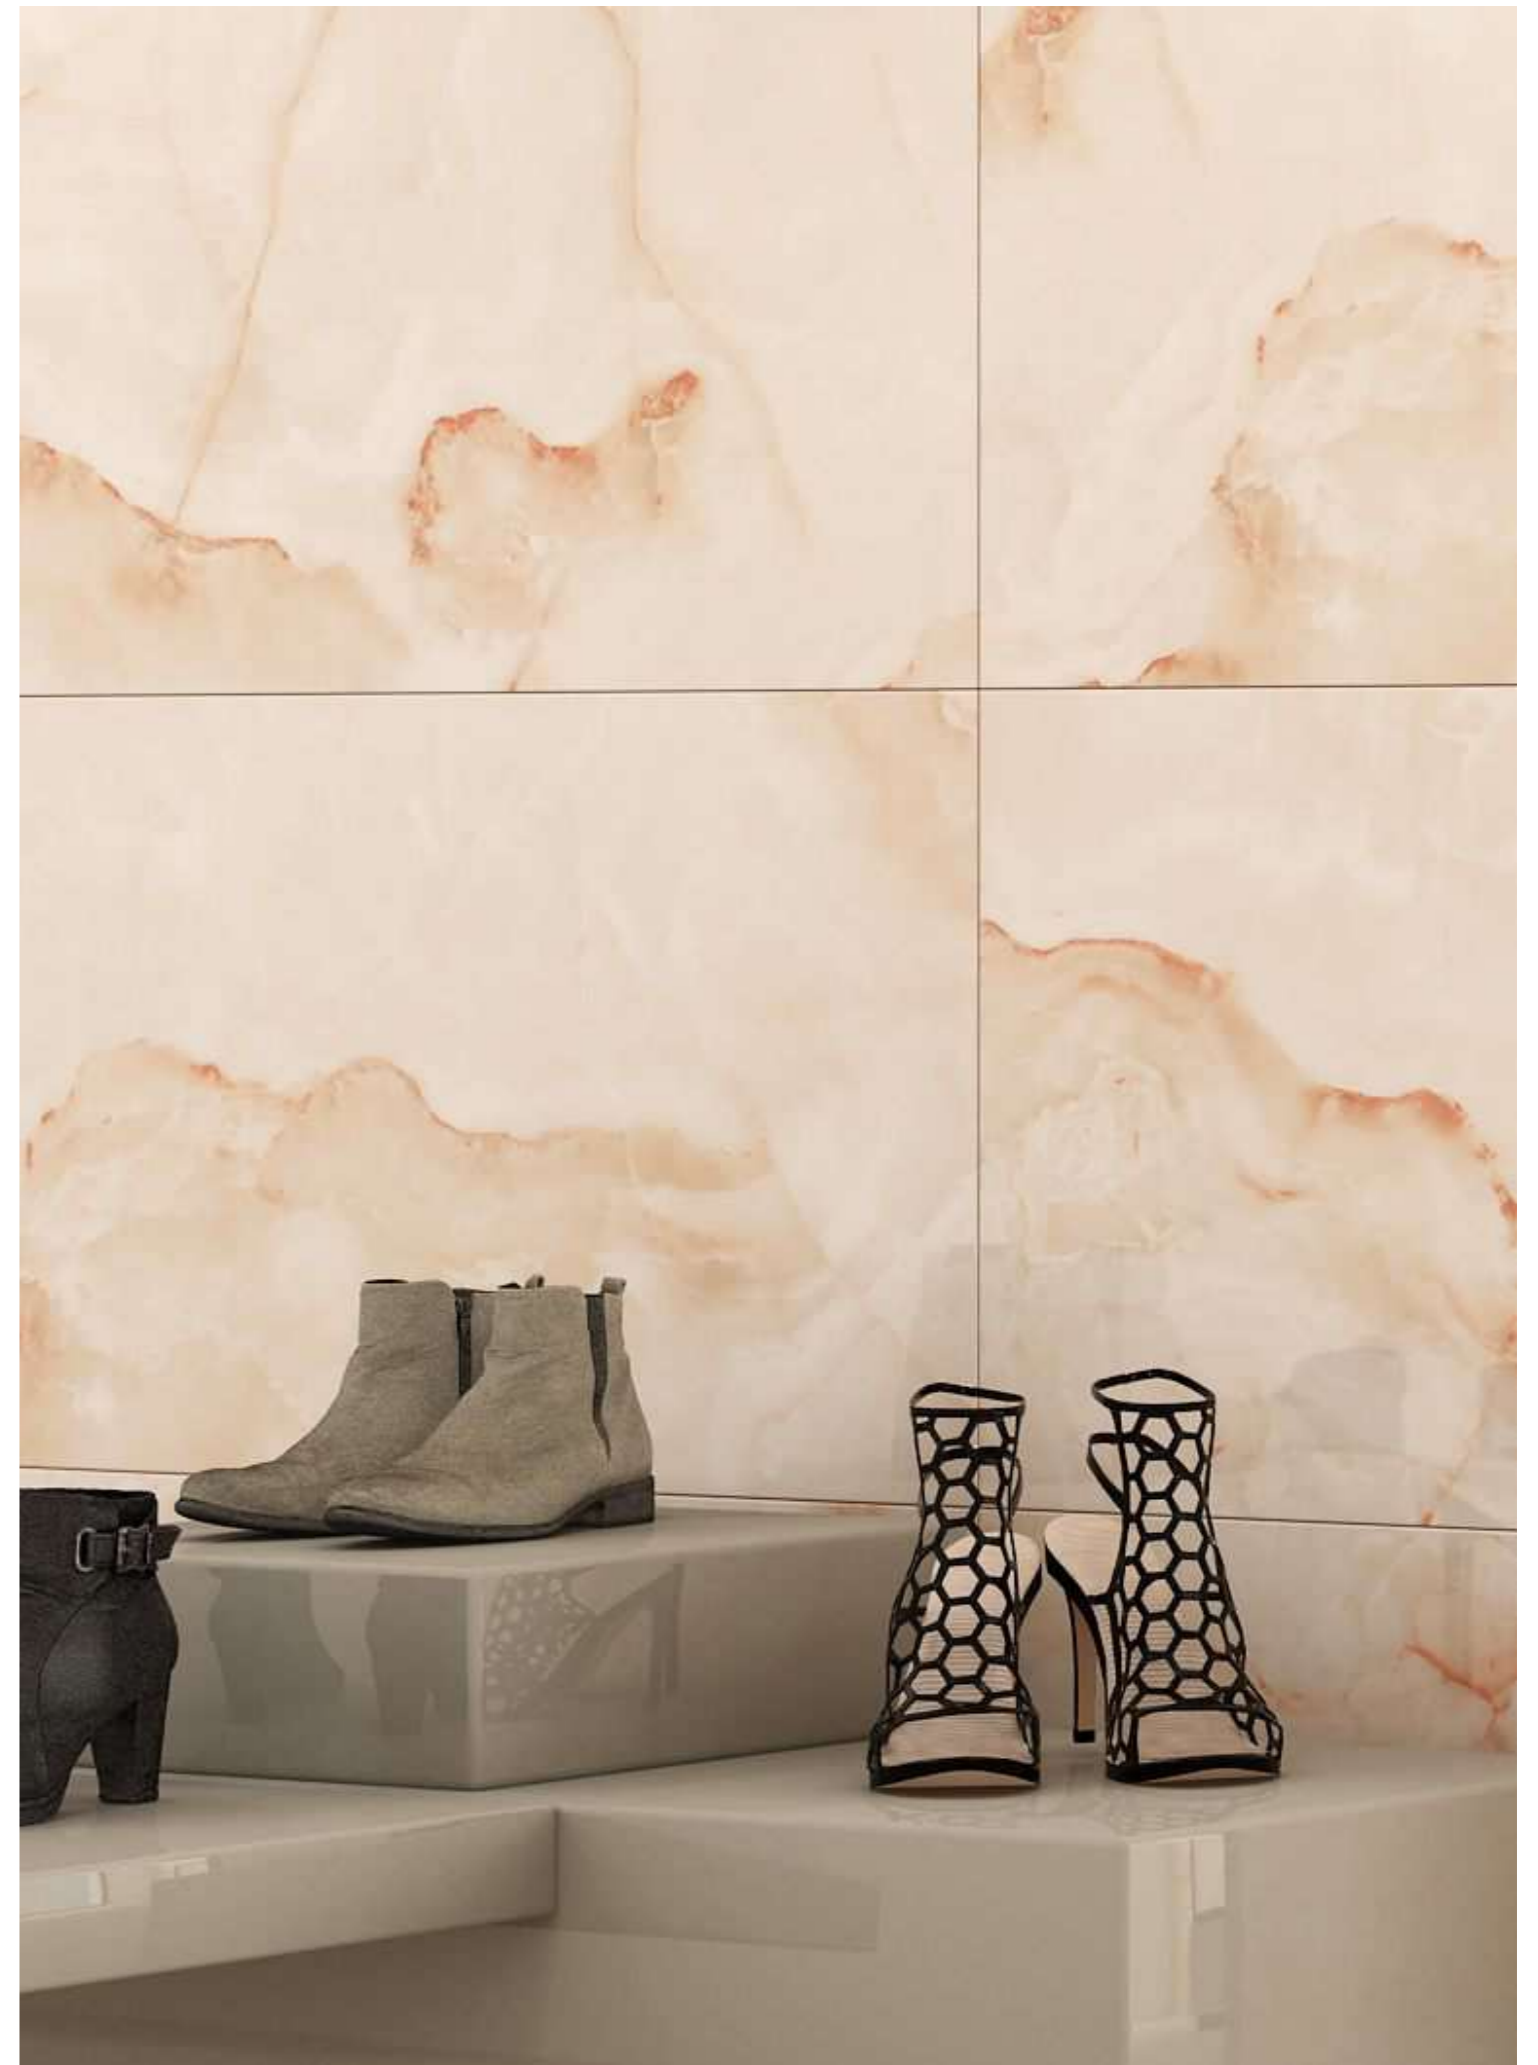

INFORMATION

AVAILABLE SIZE :
600x1200mm
(2'x4')

FINISH :
Polished Surface