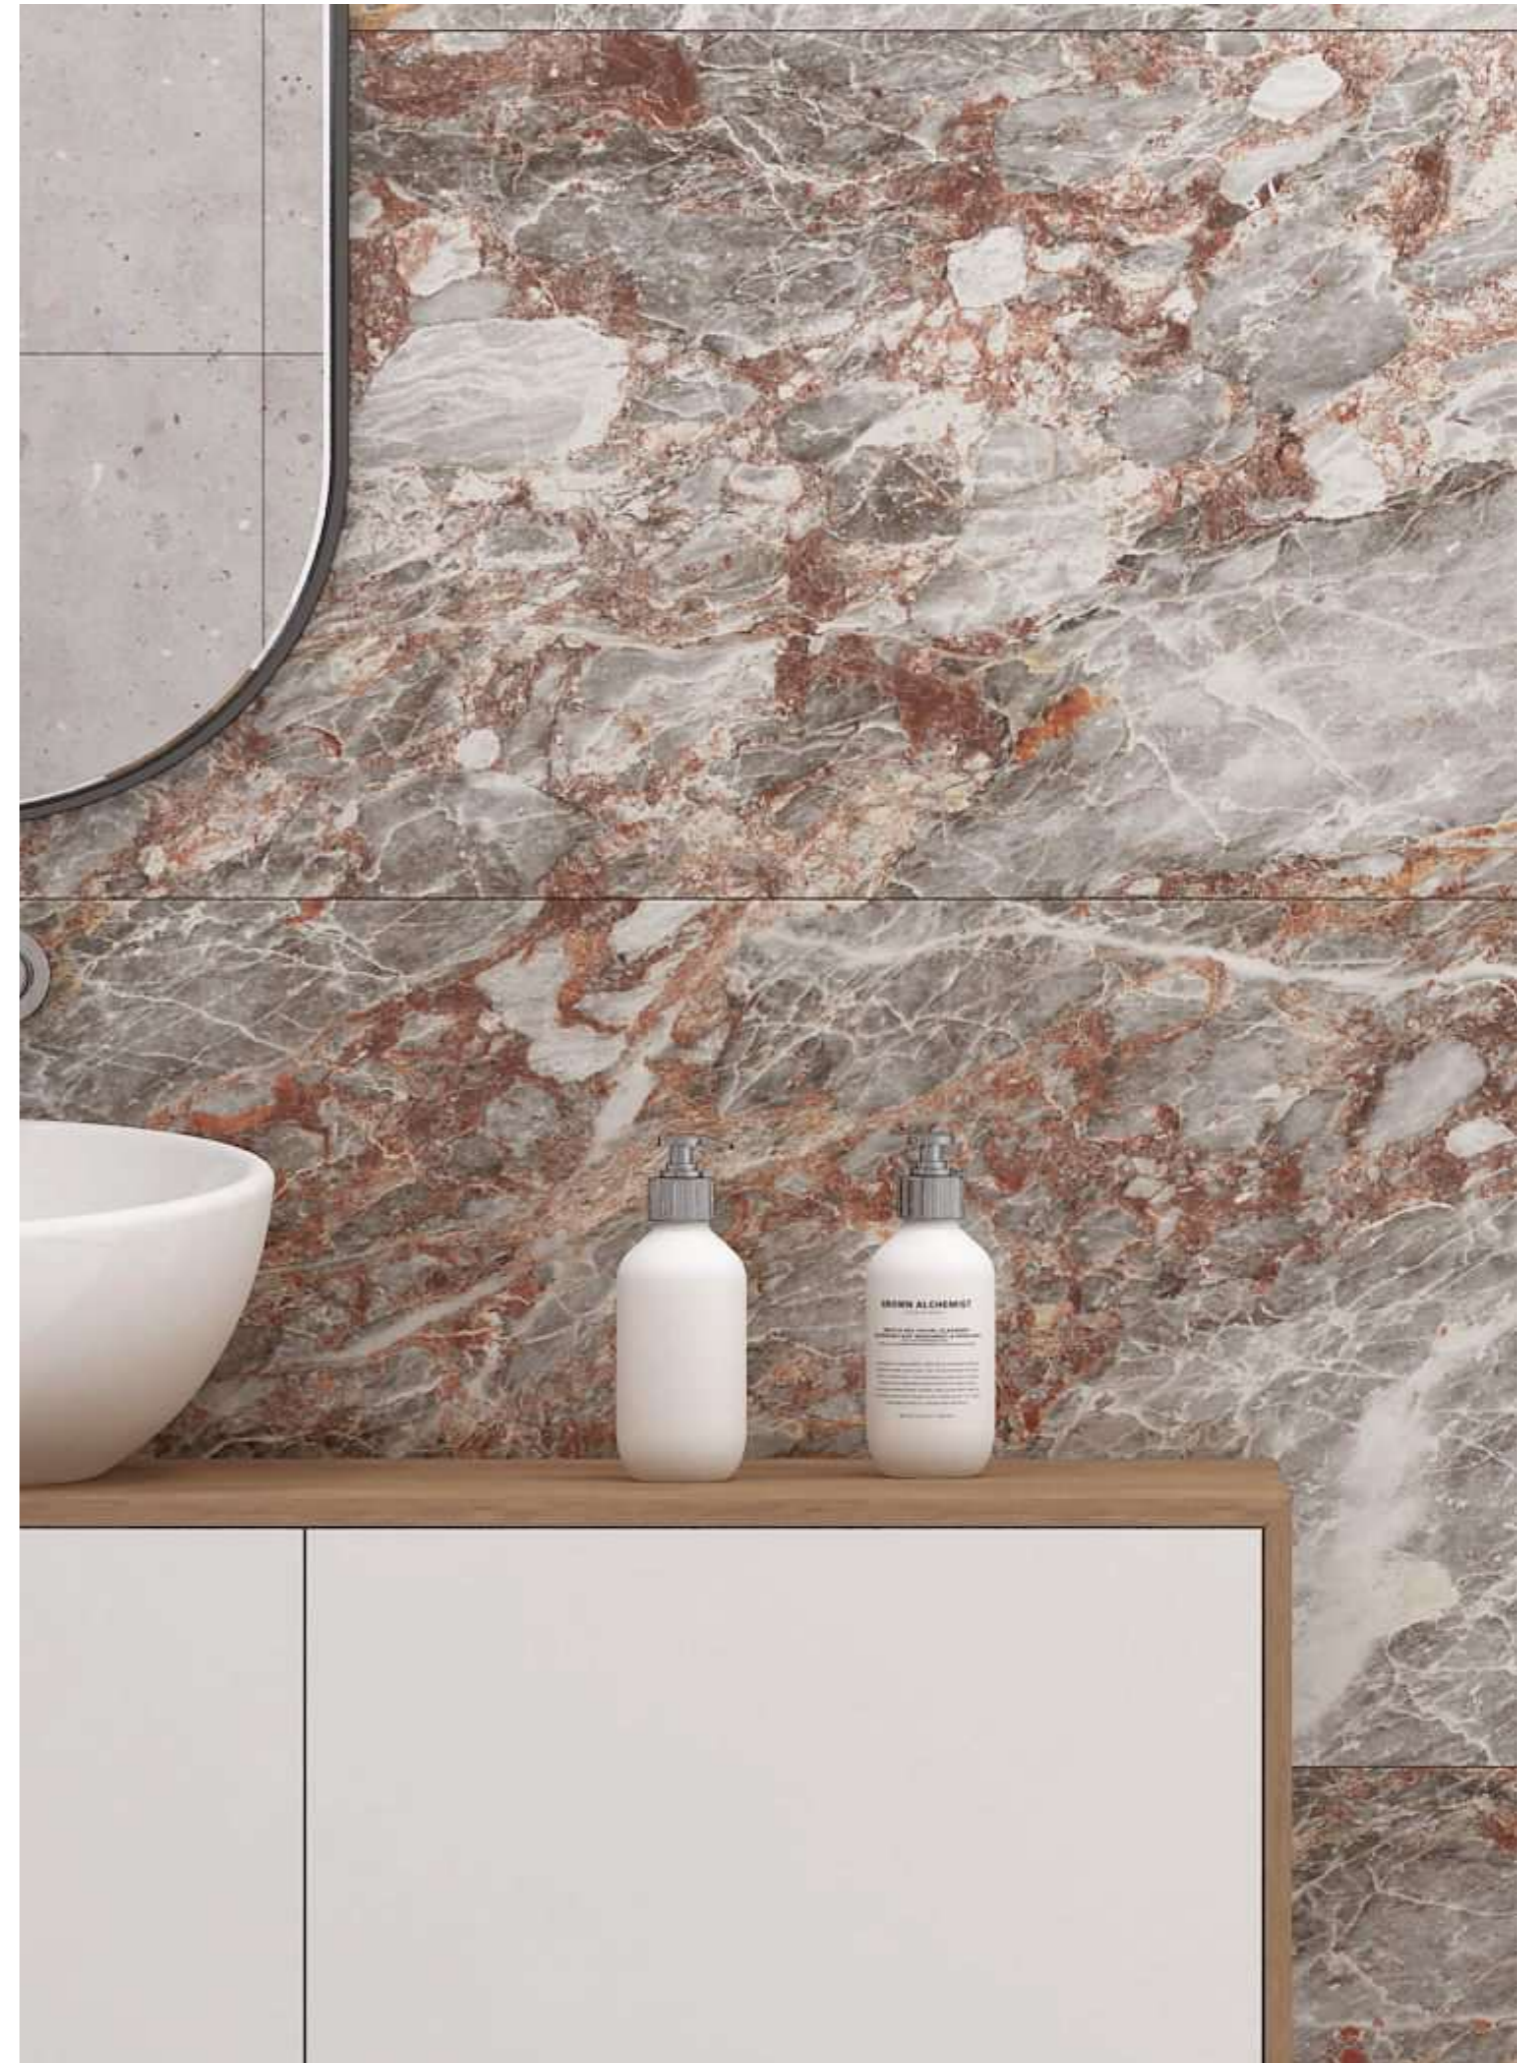

INFORMATION

AVAILABLE SIZE :
600x1200mm
(2'x4')

FINISH :
Polished Surface