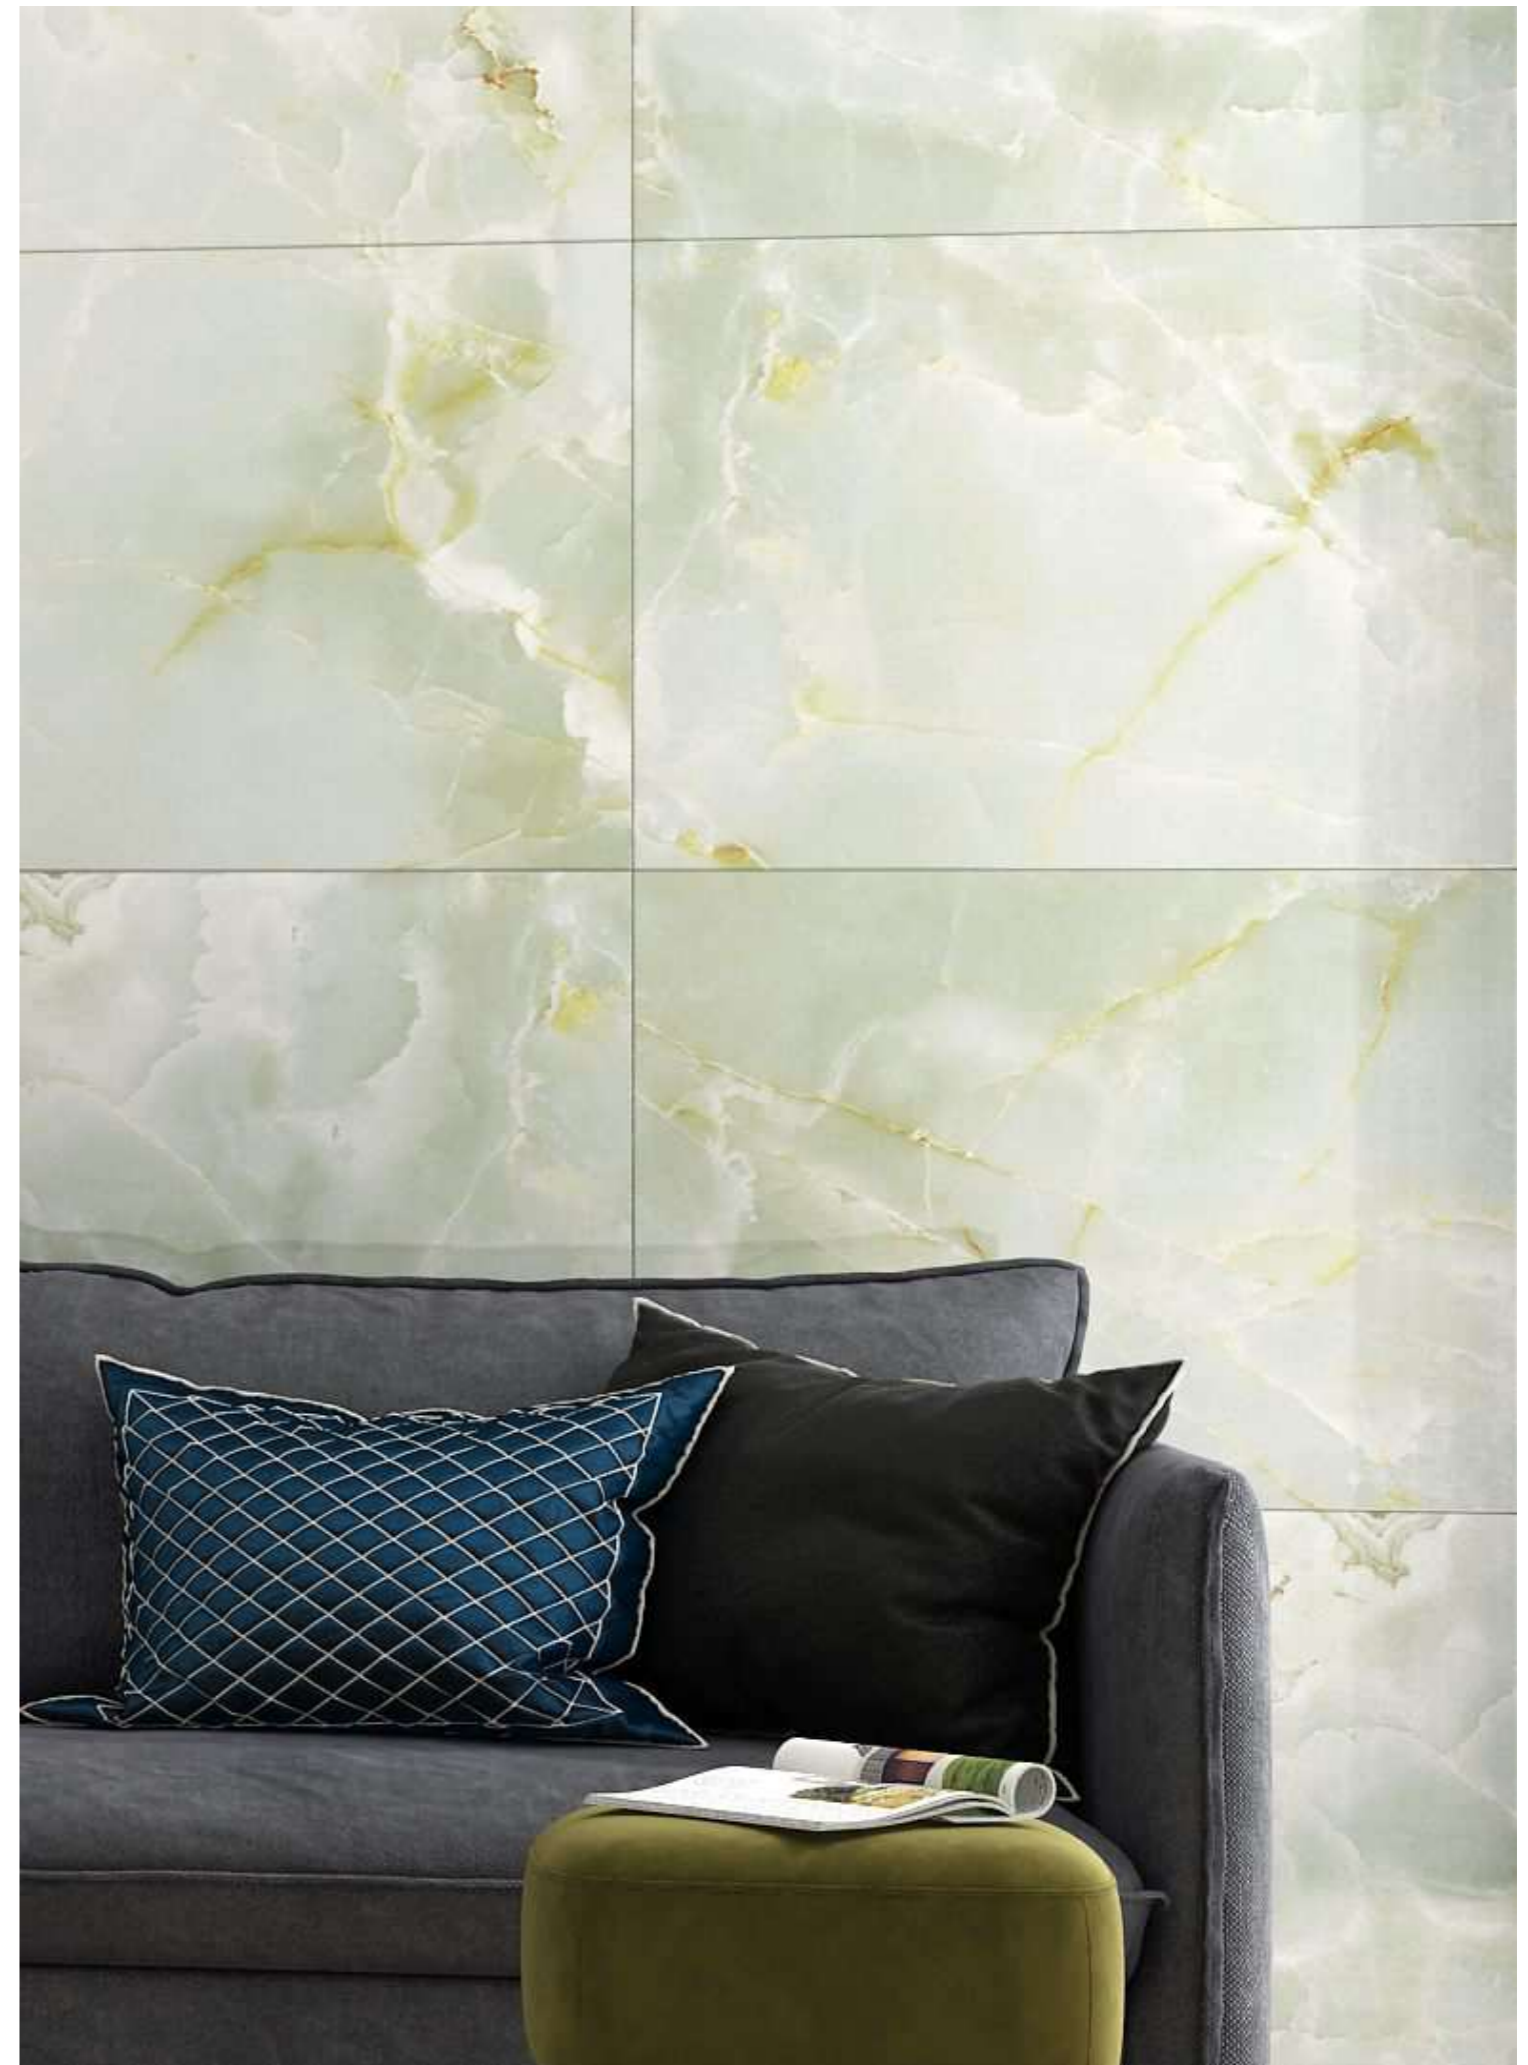

INFORMATION

AVAILABLE SIZE :
600x1200mm
(2'x4')

FINISH :
Polished Surface