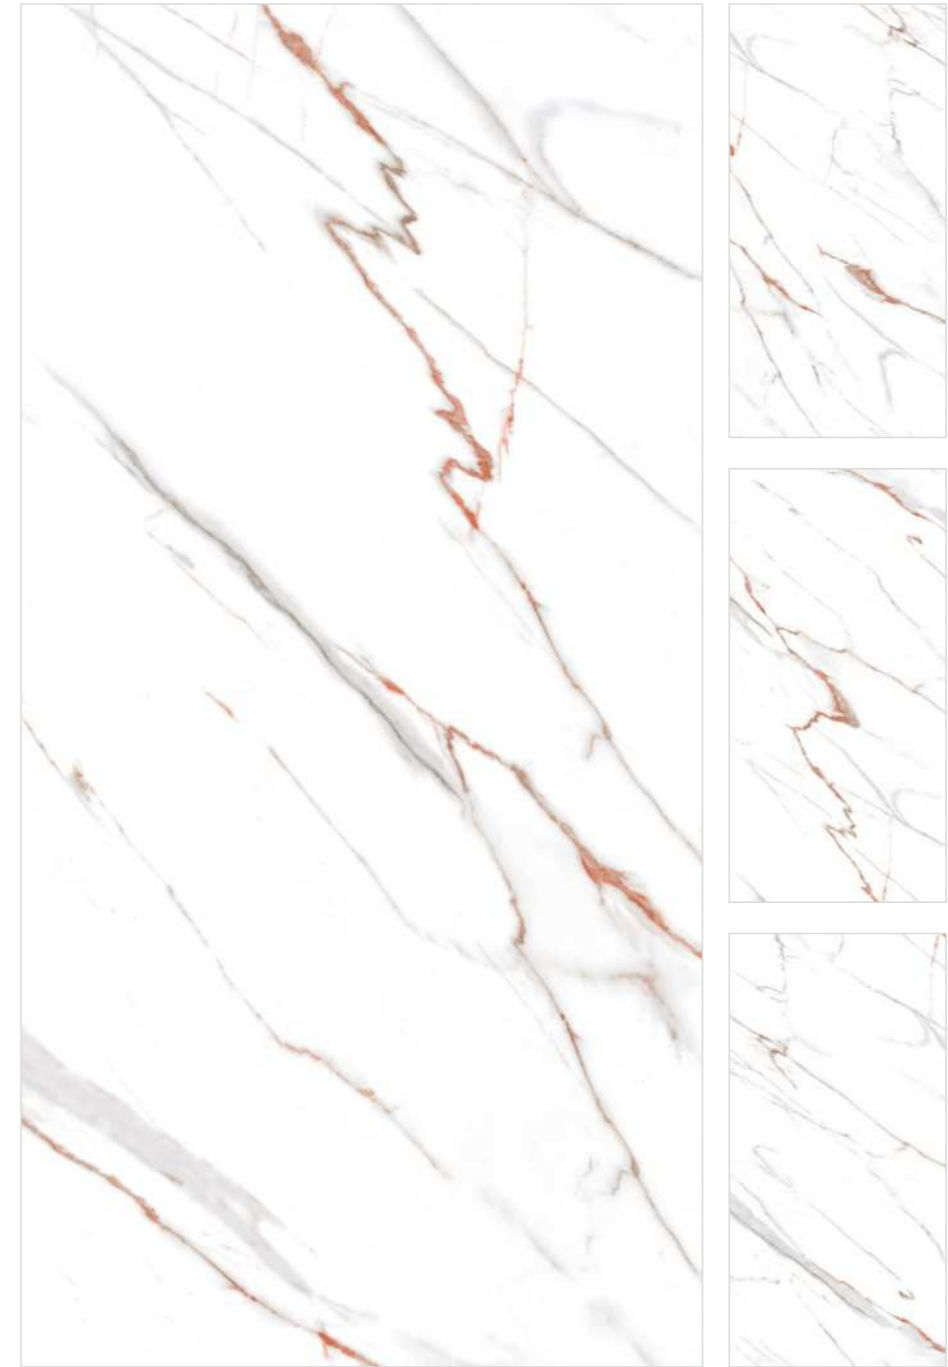

ITALIAN AGERA

R-4

INFORMATION

AVAILABLE SIZE :
600x1200mm
(2'x4')

FINISH :
Polished Surface