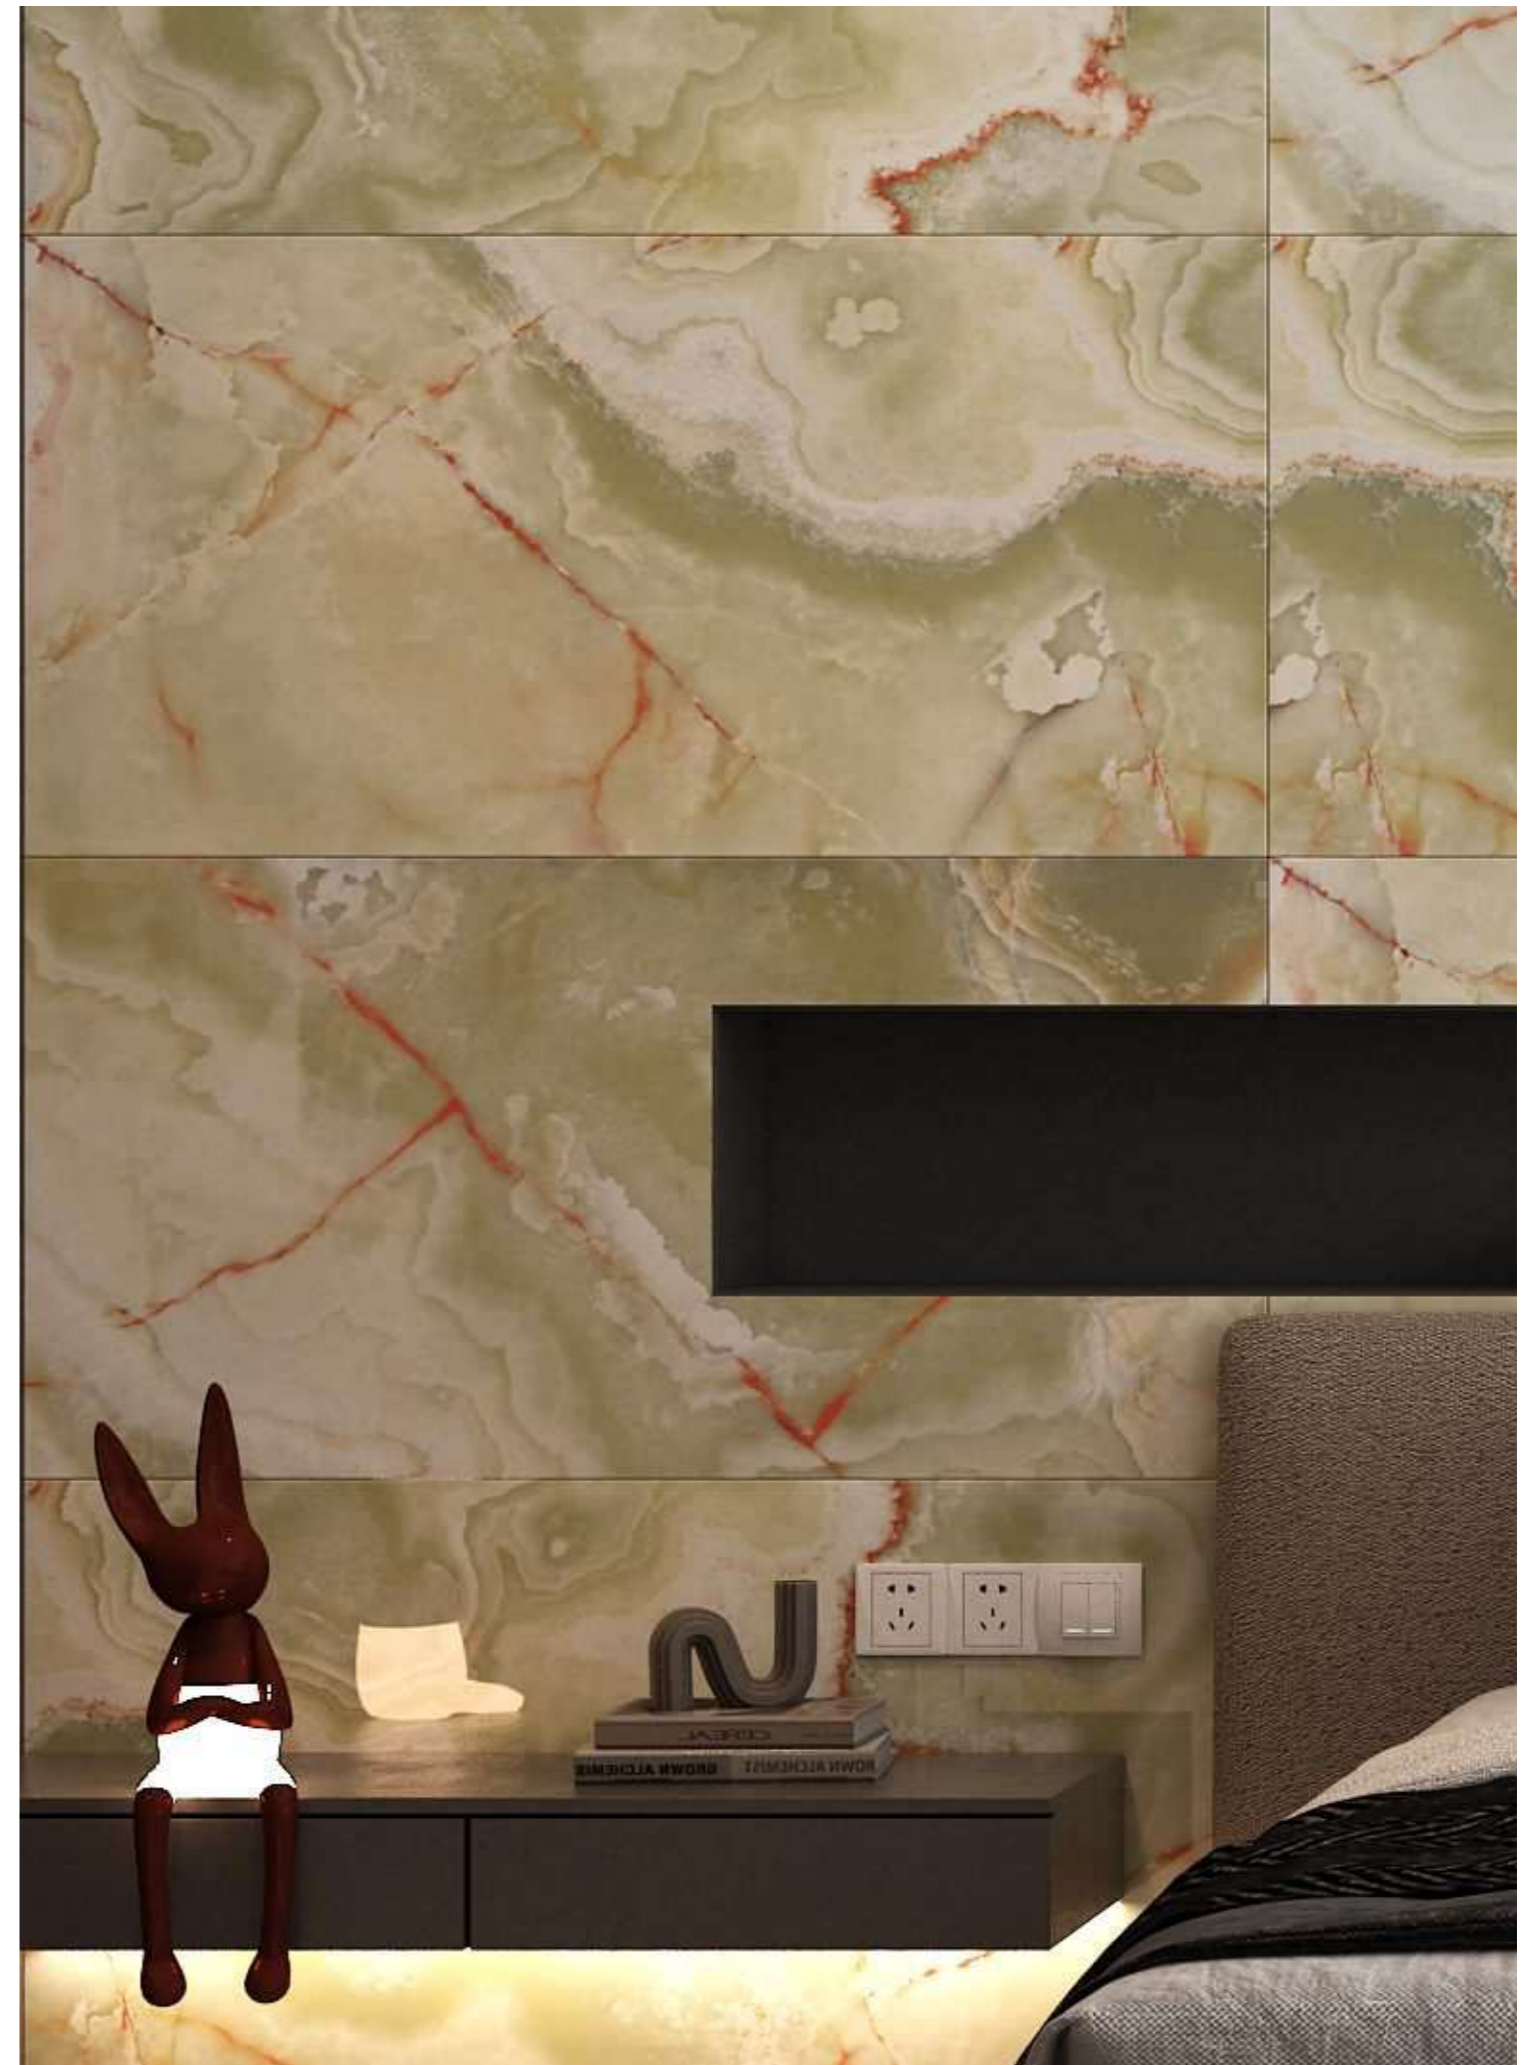

INFORMATION

AVAILABLE SIZE :
600x1200mm
(2'x4')

FINISH :
Polished Surface