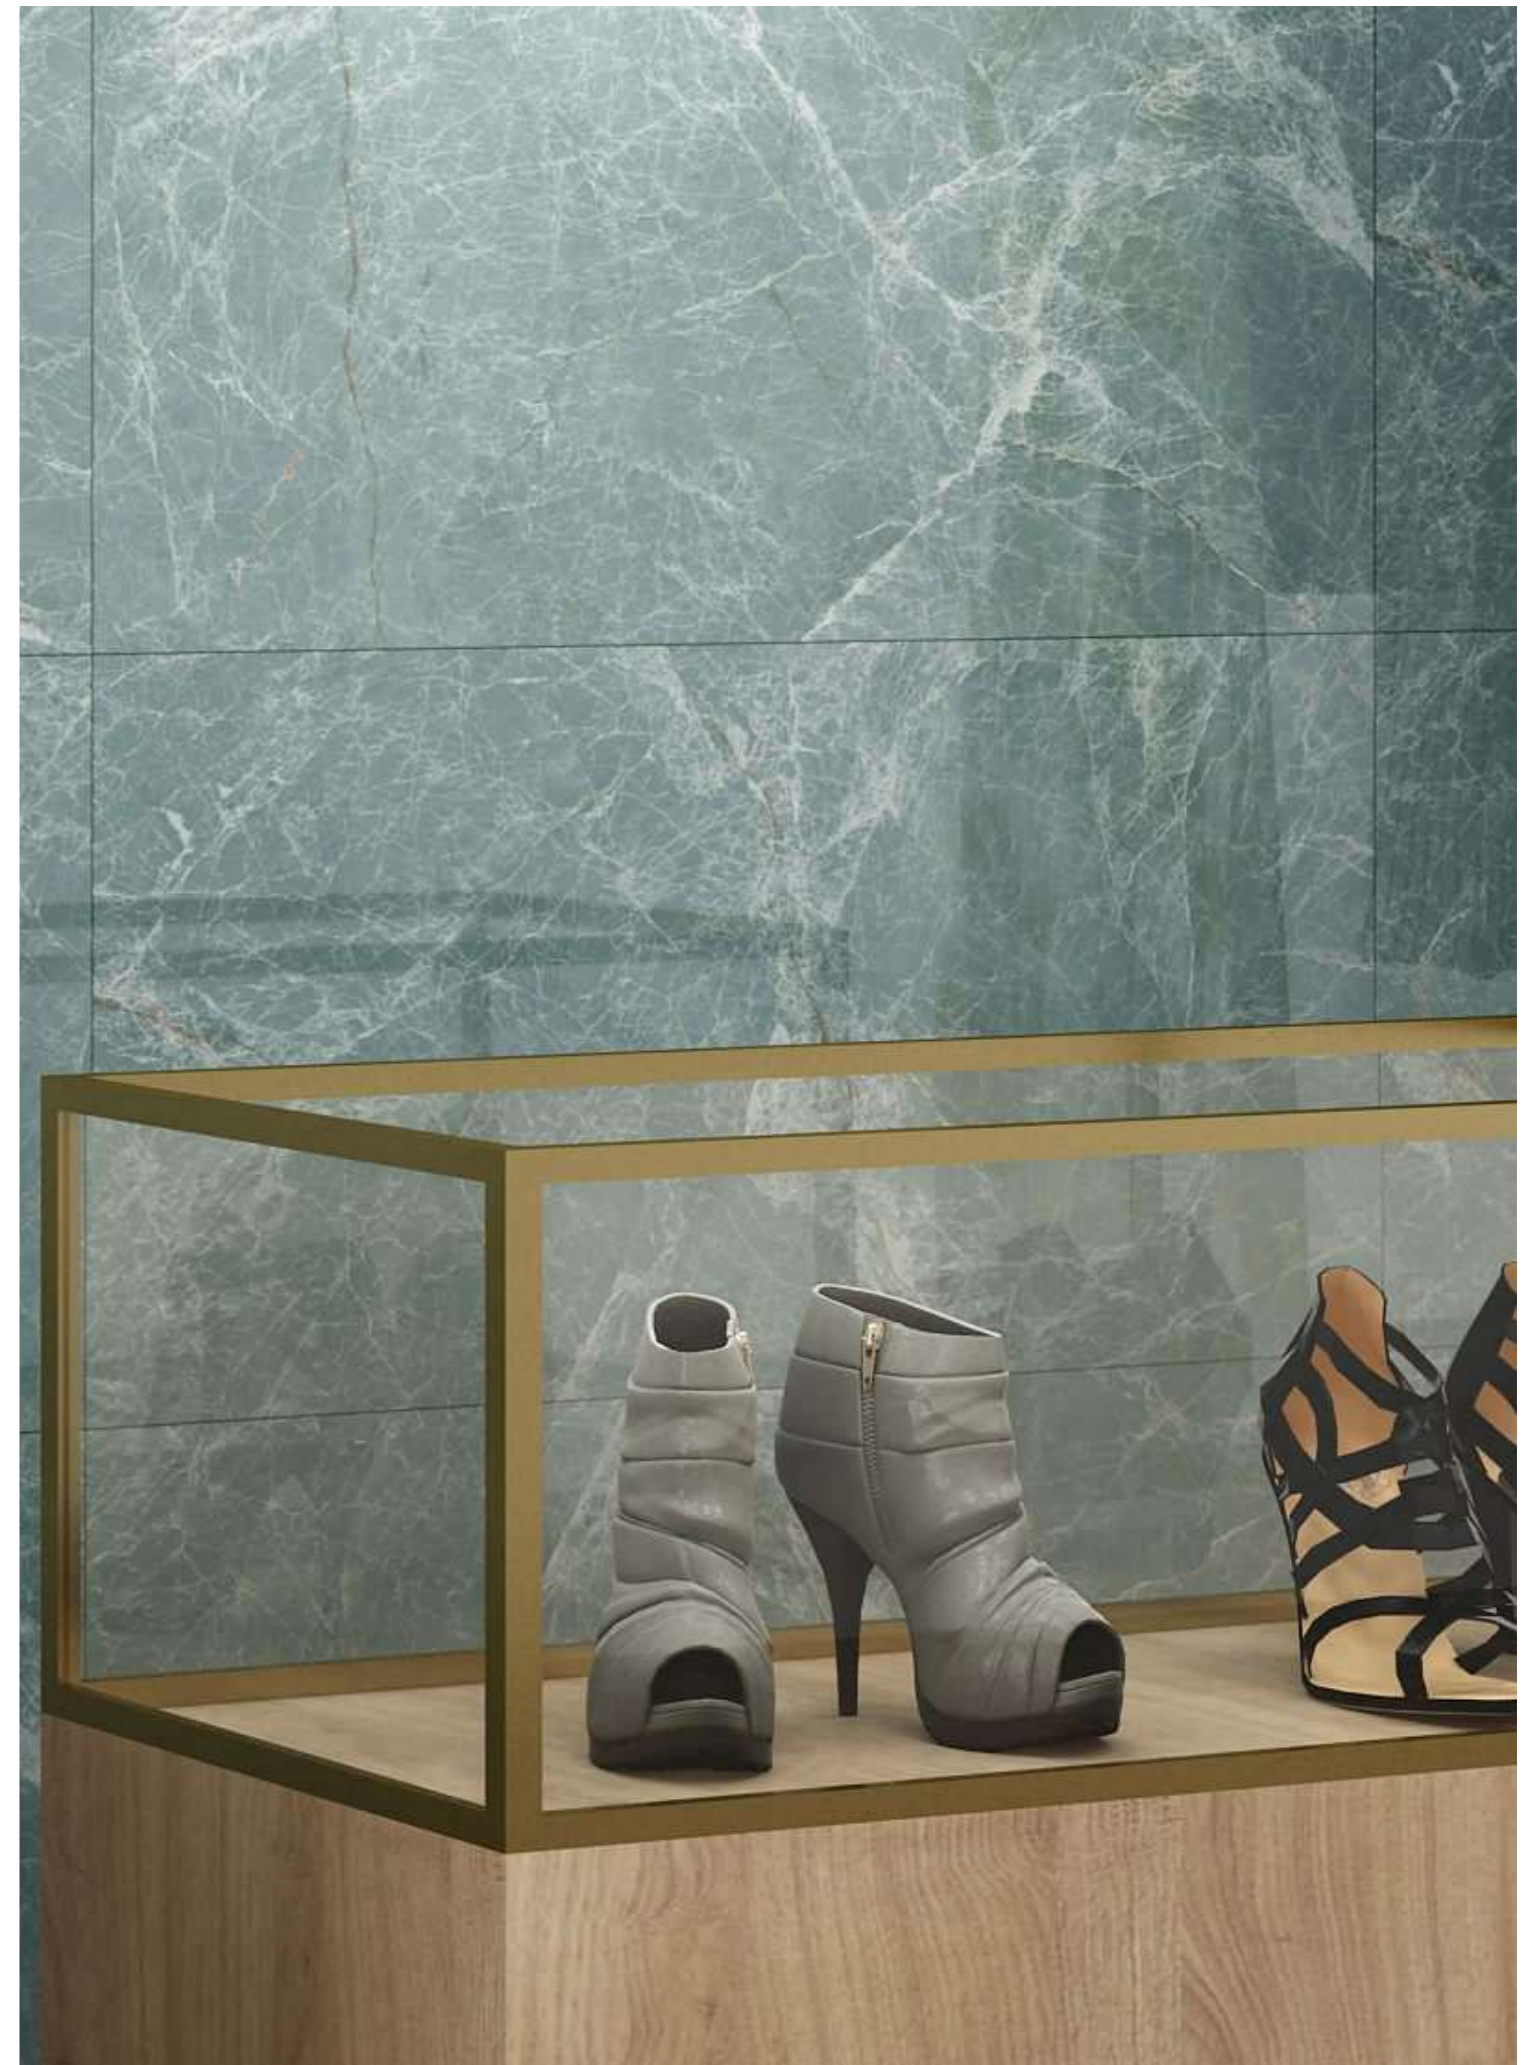

INFORMATION

AVAILABLE SIZE :
600x1200mm
(2'x4')

FINISH :
Polished Surface