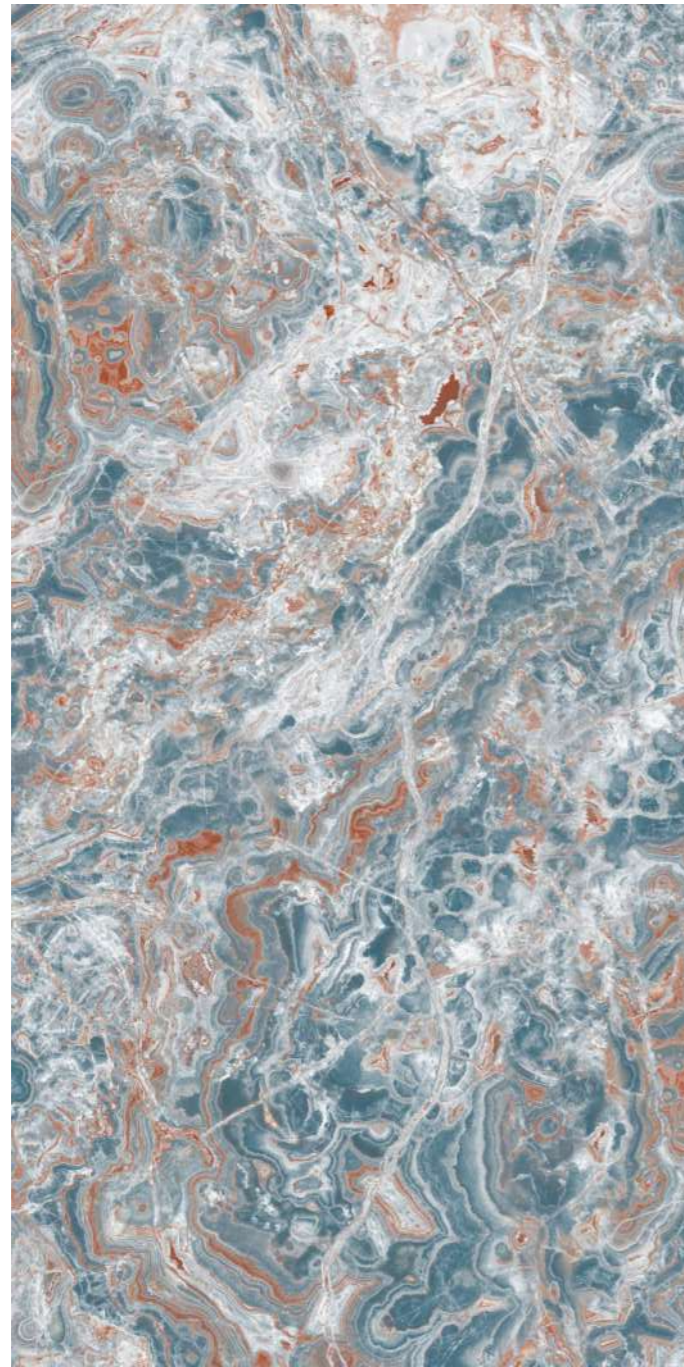

ZARONI ONYX AQUA

R-4

INFORMATION

AVAILABLE SIZE :
600x1200mm
(2'x4')

FINISH :
Polished Surface