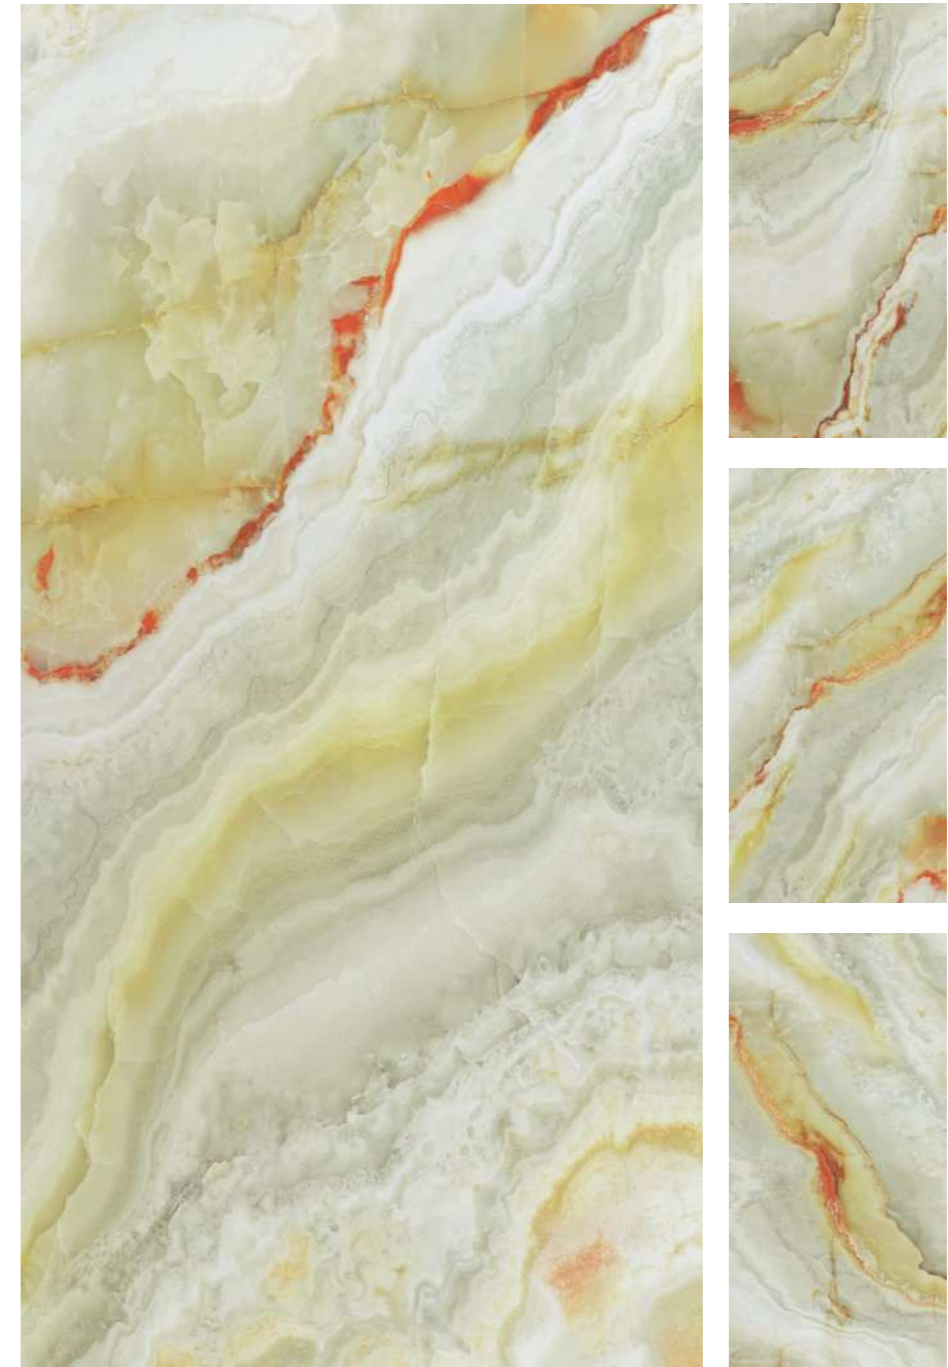

INFORMATION

AVAILABLE SIZE :
600x1200mm
(2'x4')

FINISH :
Polished Surface

SANTIGO TEAL

R-5

INFORMATION

AVAILABLE SIZE :
600x1200mm
(2'x4')

FINISH :
Polished Surface