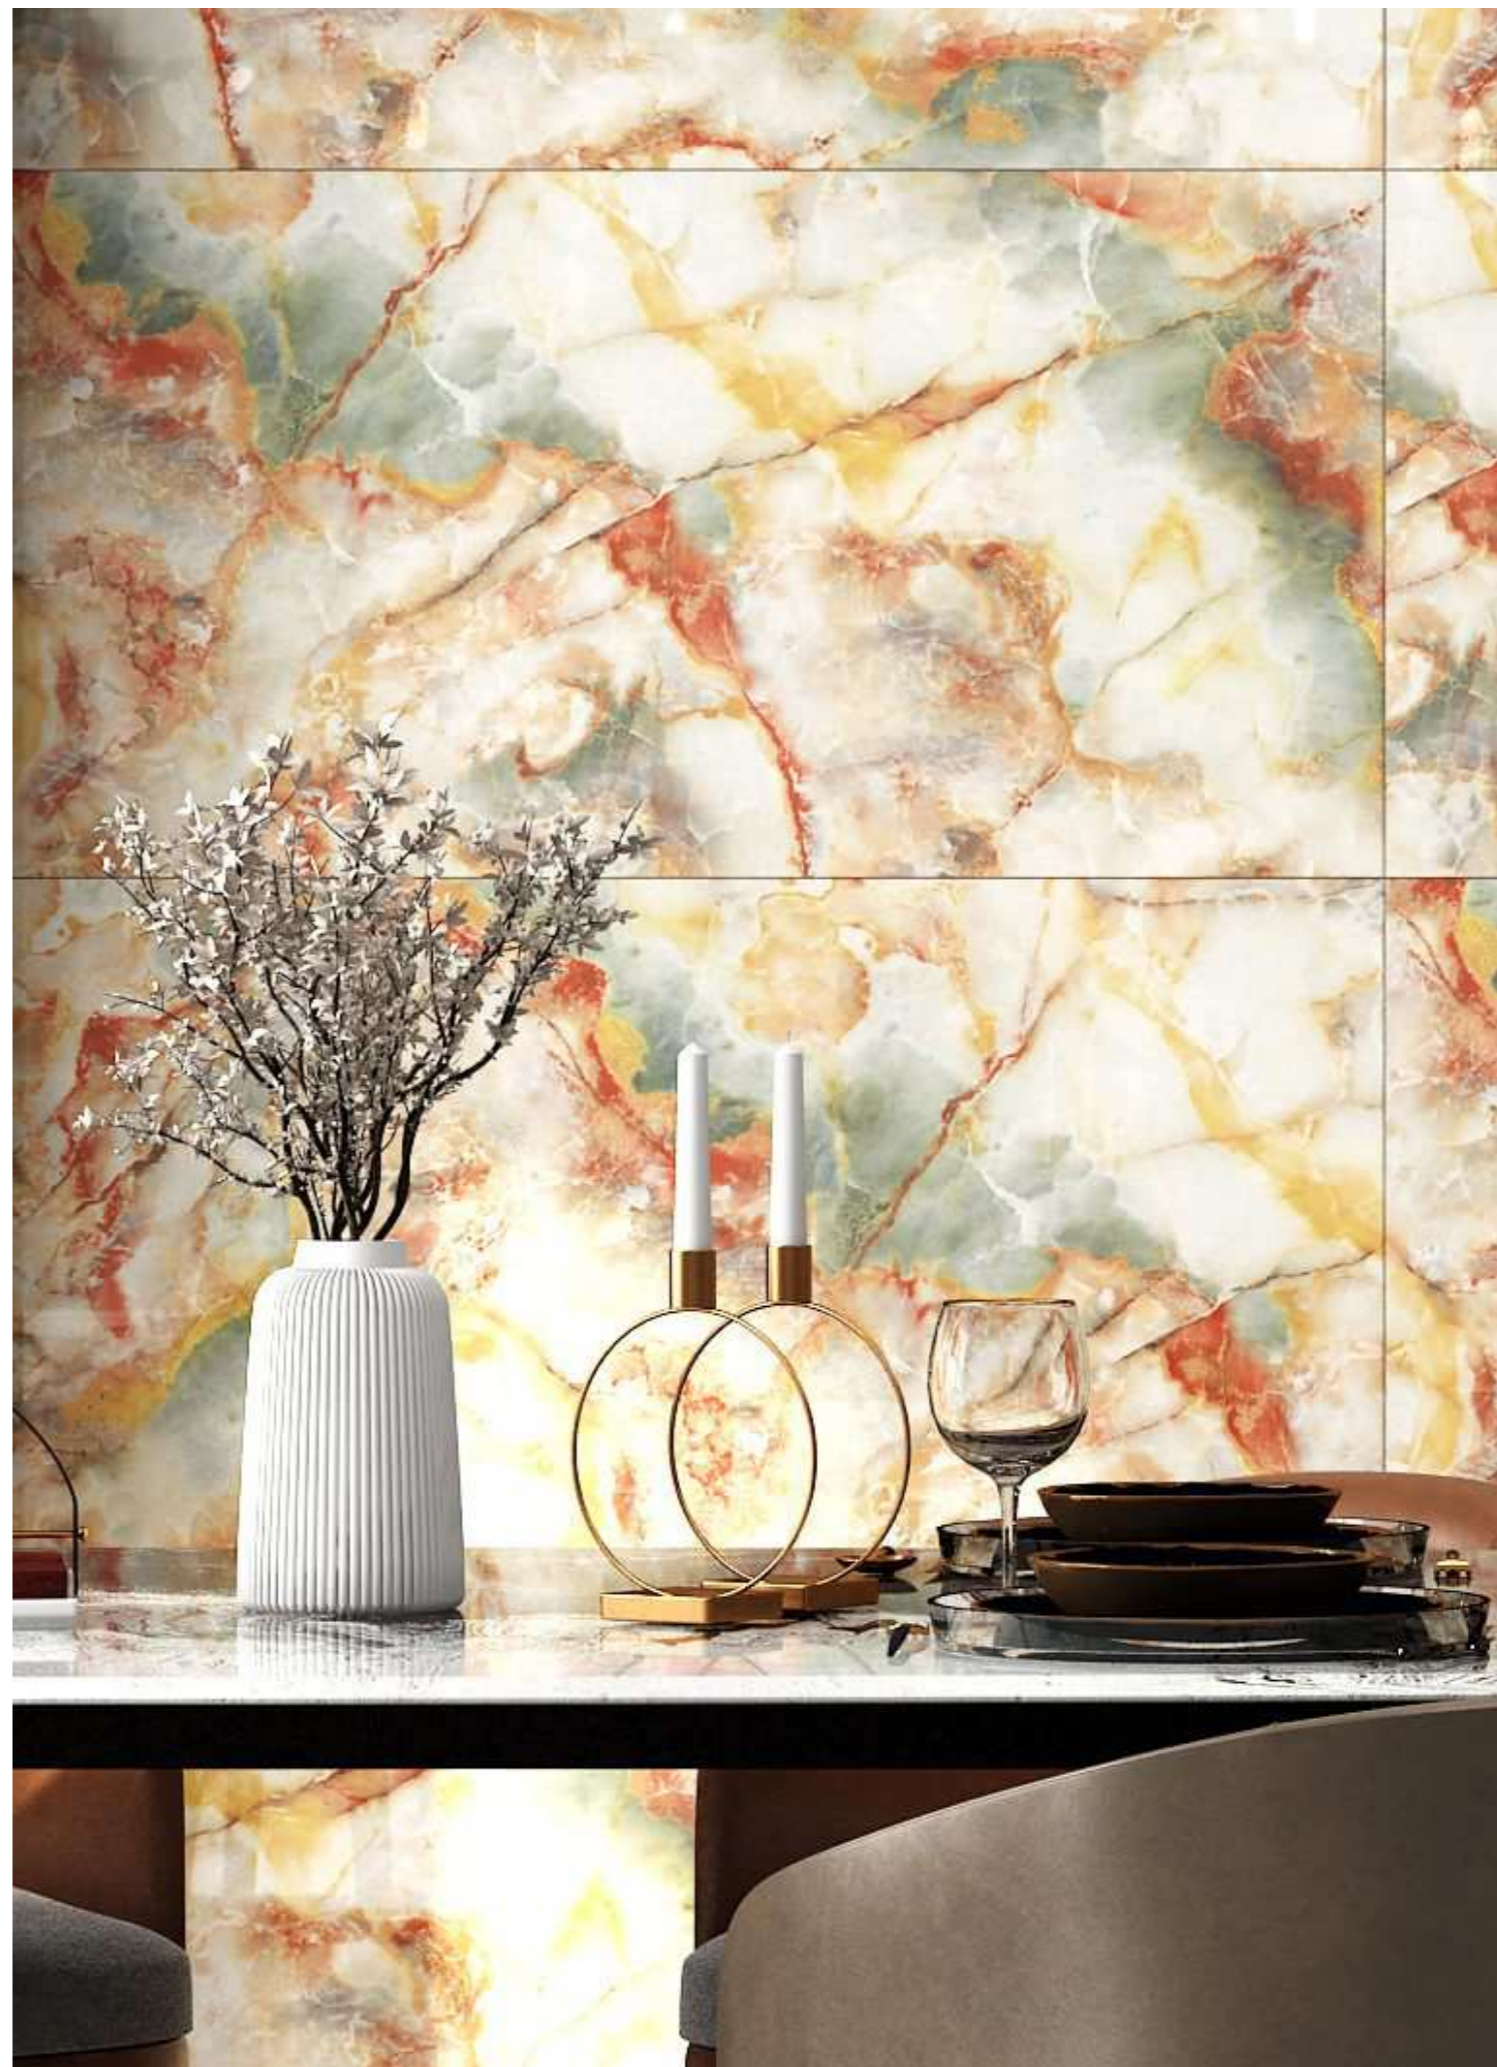

INFORMATION

AVAILABLE SIZE :
600x1200mm
(2'x4')

FINISH :
Polished Surface