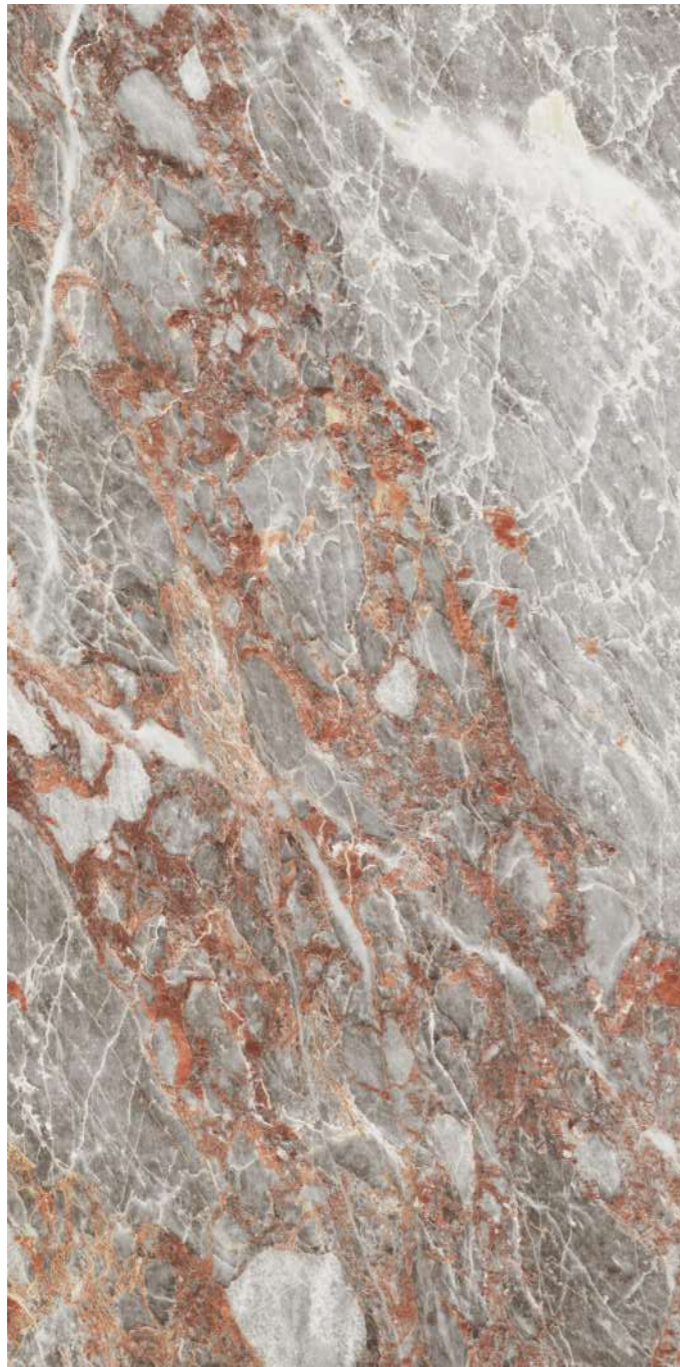

MONTE CLARO AQUA

R-4

INFORMATION

AVAILABLE SIZE :
600x1200mm
(2'x4')

FINISH :
Polished Surface

MONTE CLARO RED

R-4

INFORMATION