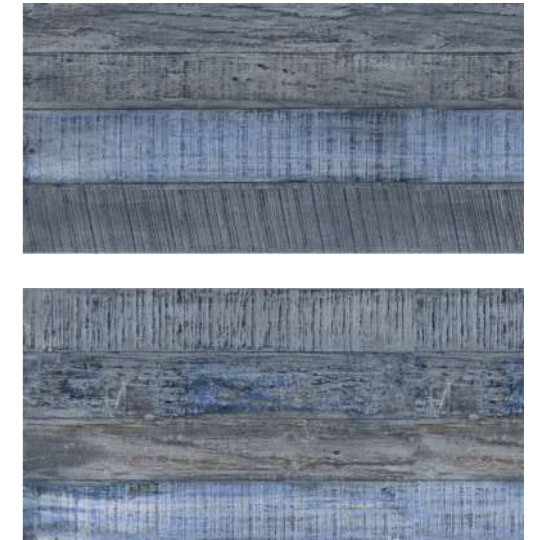

### Informations

**Size:**  
600x1200mm  
60x120cm / 2'x4'

**Surface:**  
Matt Surface

**ROCK WOOD BROWN**  
(Random-3)

**ROCK WOOD AZUL**  
(Random-3)

Informations

**Size:**  
600x1200mm  
60x120cm / 2'x4'