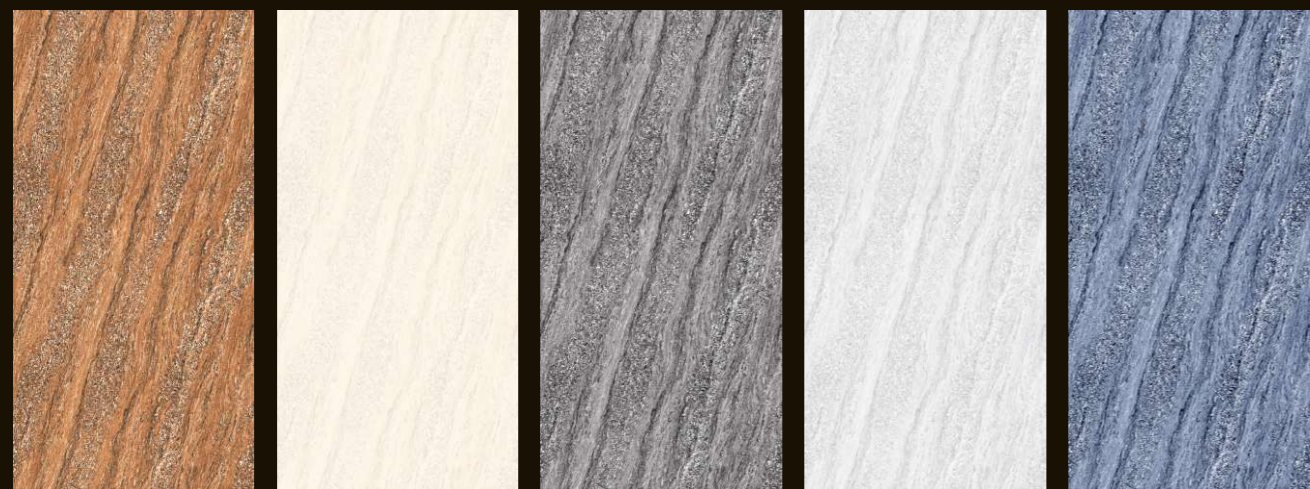

PRODUCT
RANGE