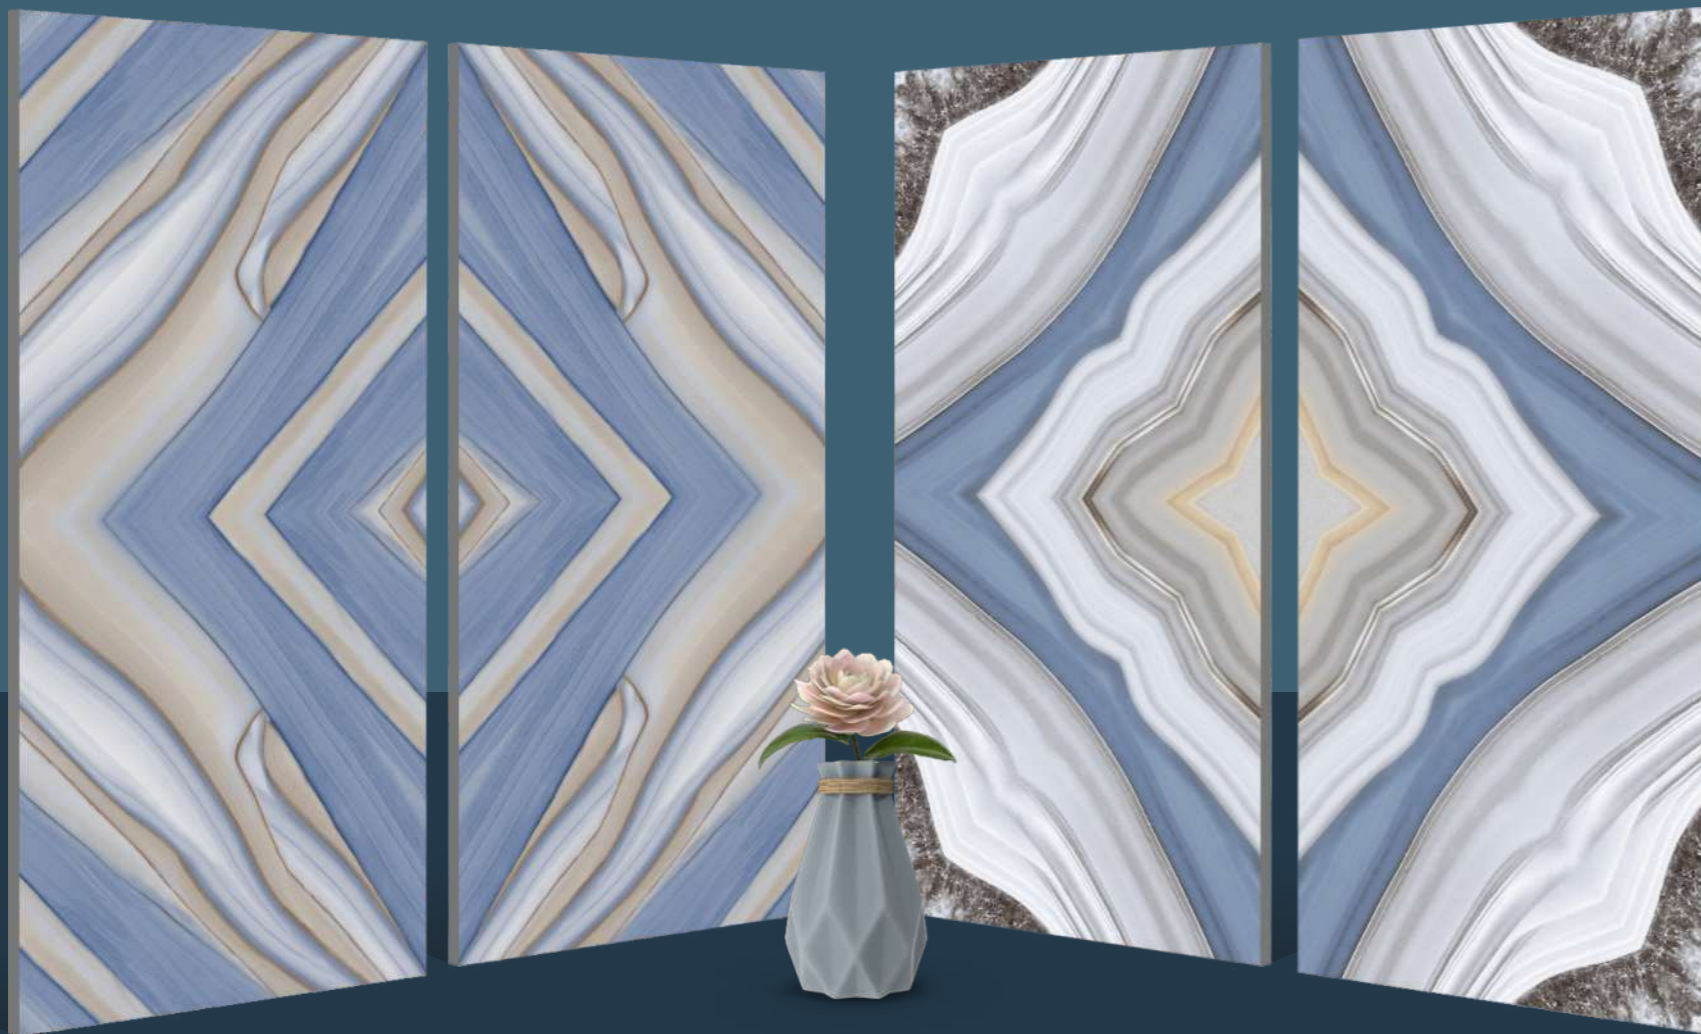

www.pollensgranito.com

BOOXMATCH

• The Lavish Appearance •

600x1200mm
Glossy Surface

Unprecedented luster, luminous, and glamor to establish spaces second to none and far from ordinary.

Perfect from beginning to end.