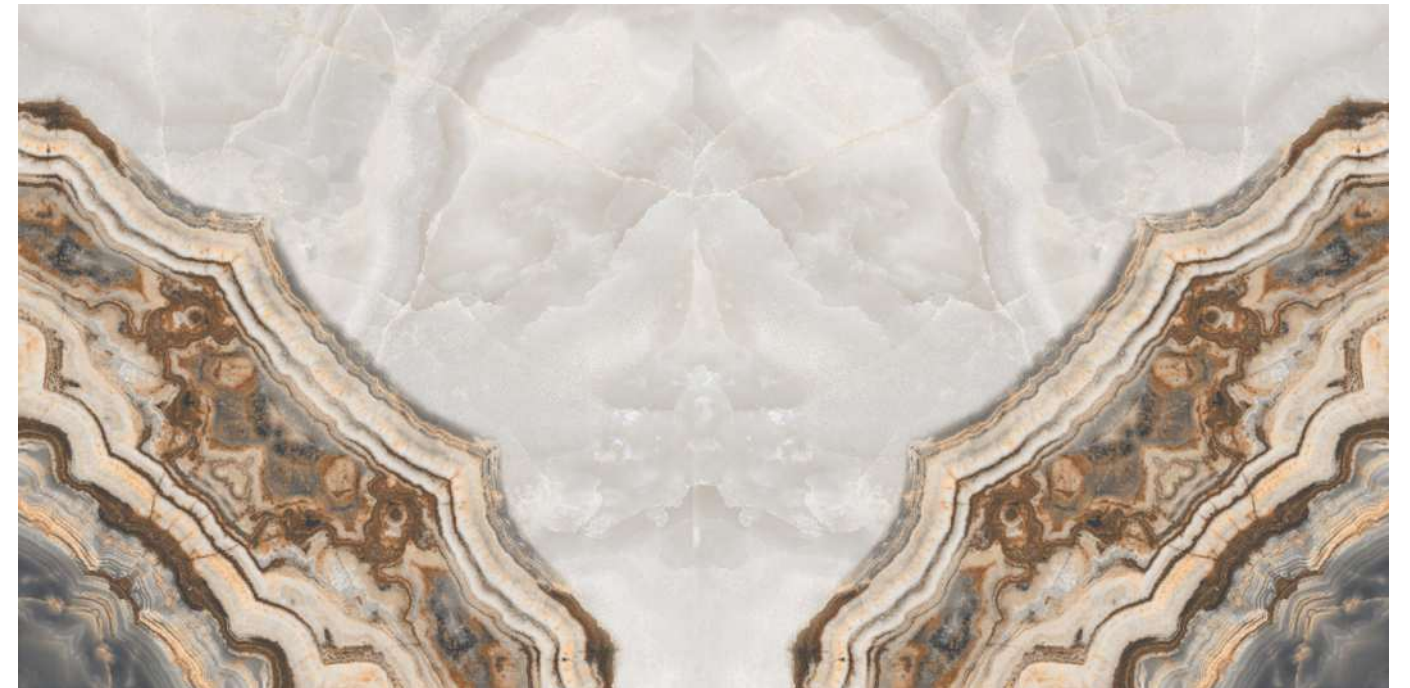

CRYSTAL

Patterns

Informations

Size:
600x1200mm
60x120cm / 2'x4'

Surface:
Polished Surface