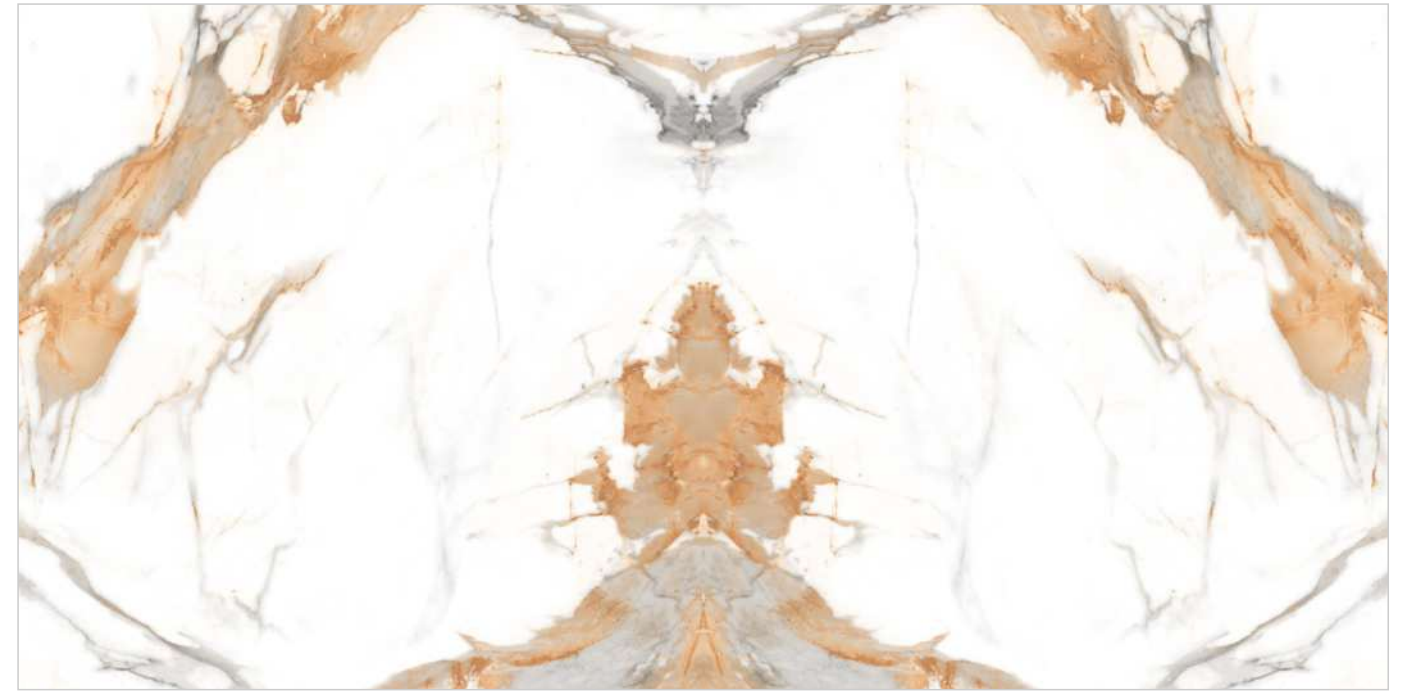

Size:
600x1200mm
60x120cm / 2'x4'

Surface:
Polished Surface

CORAL

Patterns

Informations

Size:
600x1200mm
60x120cm / 2'x4'

Surface:
Polished Surface

DAURA