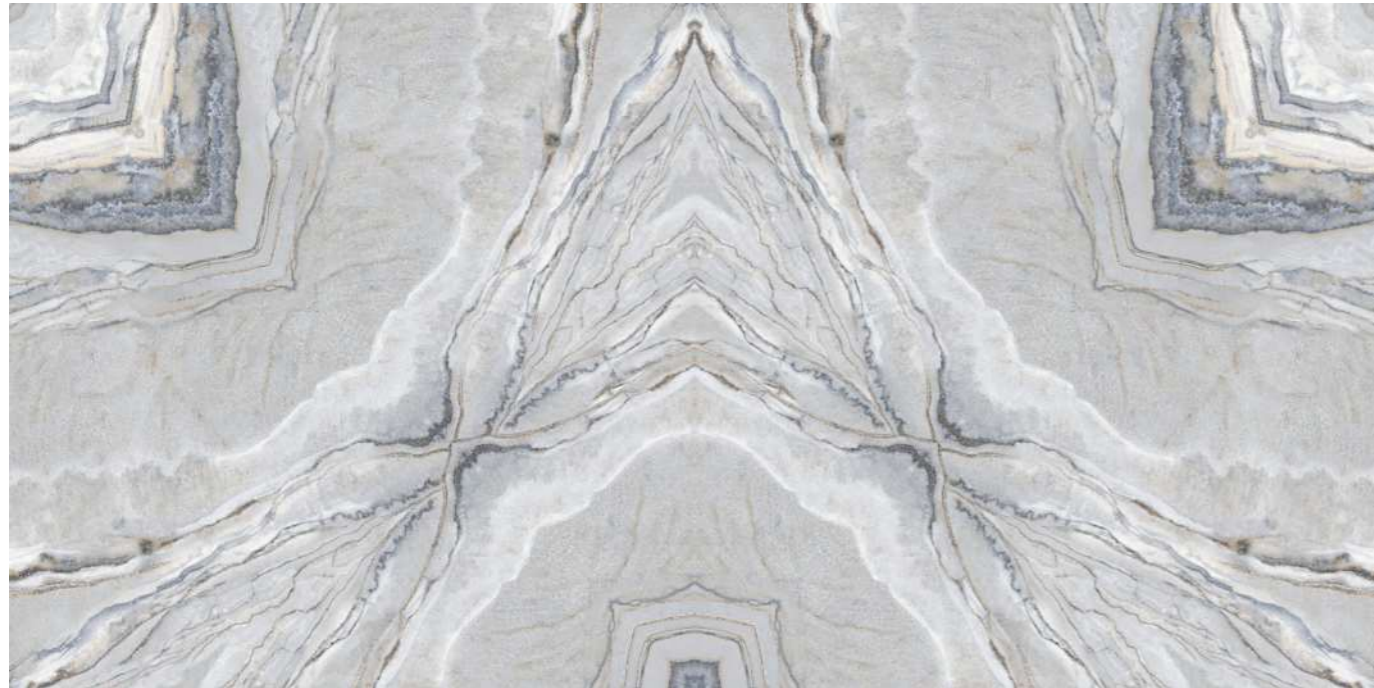

MERO CREMA

Patterns

Informations

Size:
600x1200mm
60x120cm / 2'x4'

Surface:
Polished Surface

MERO GREY

Patterns

①