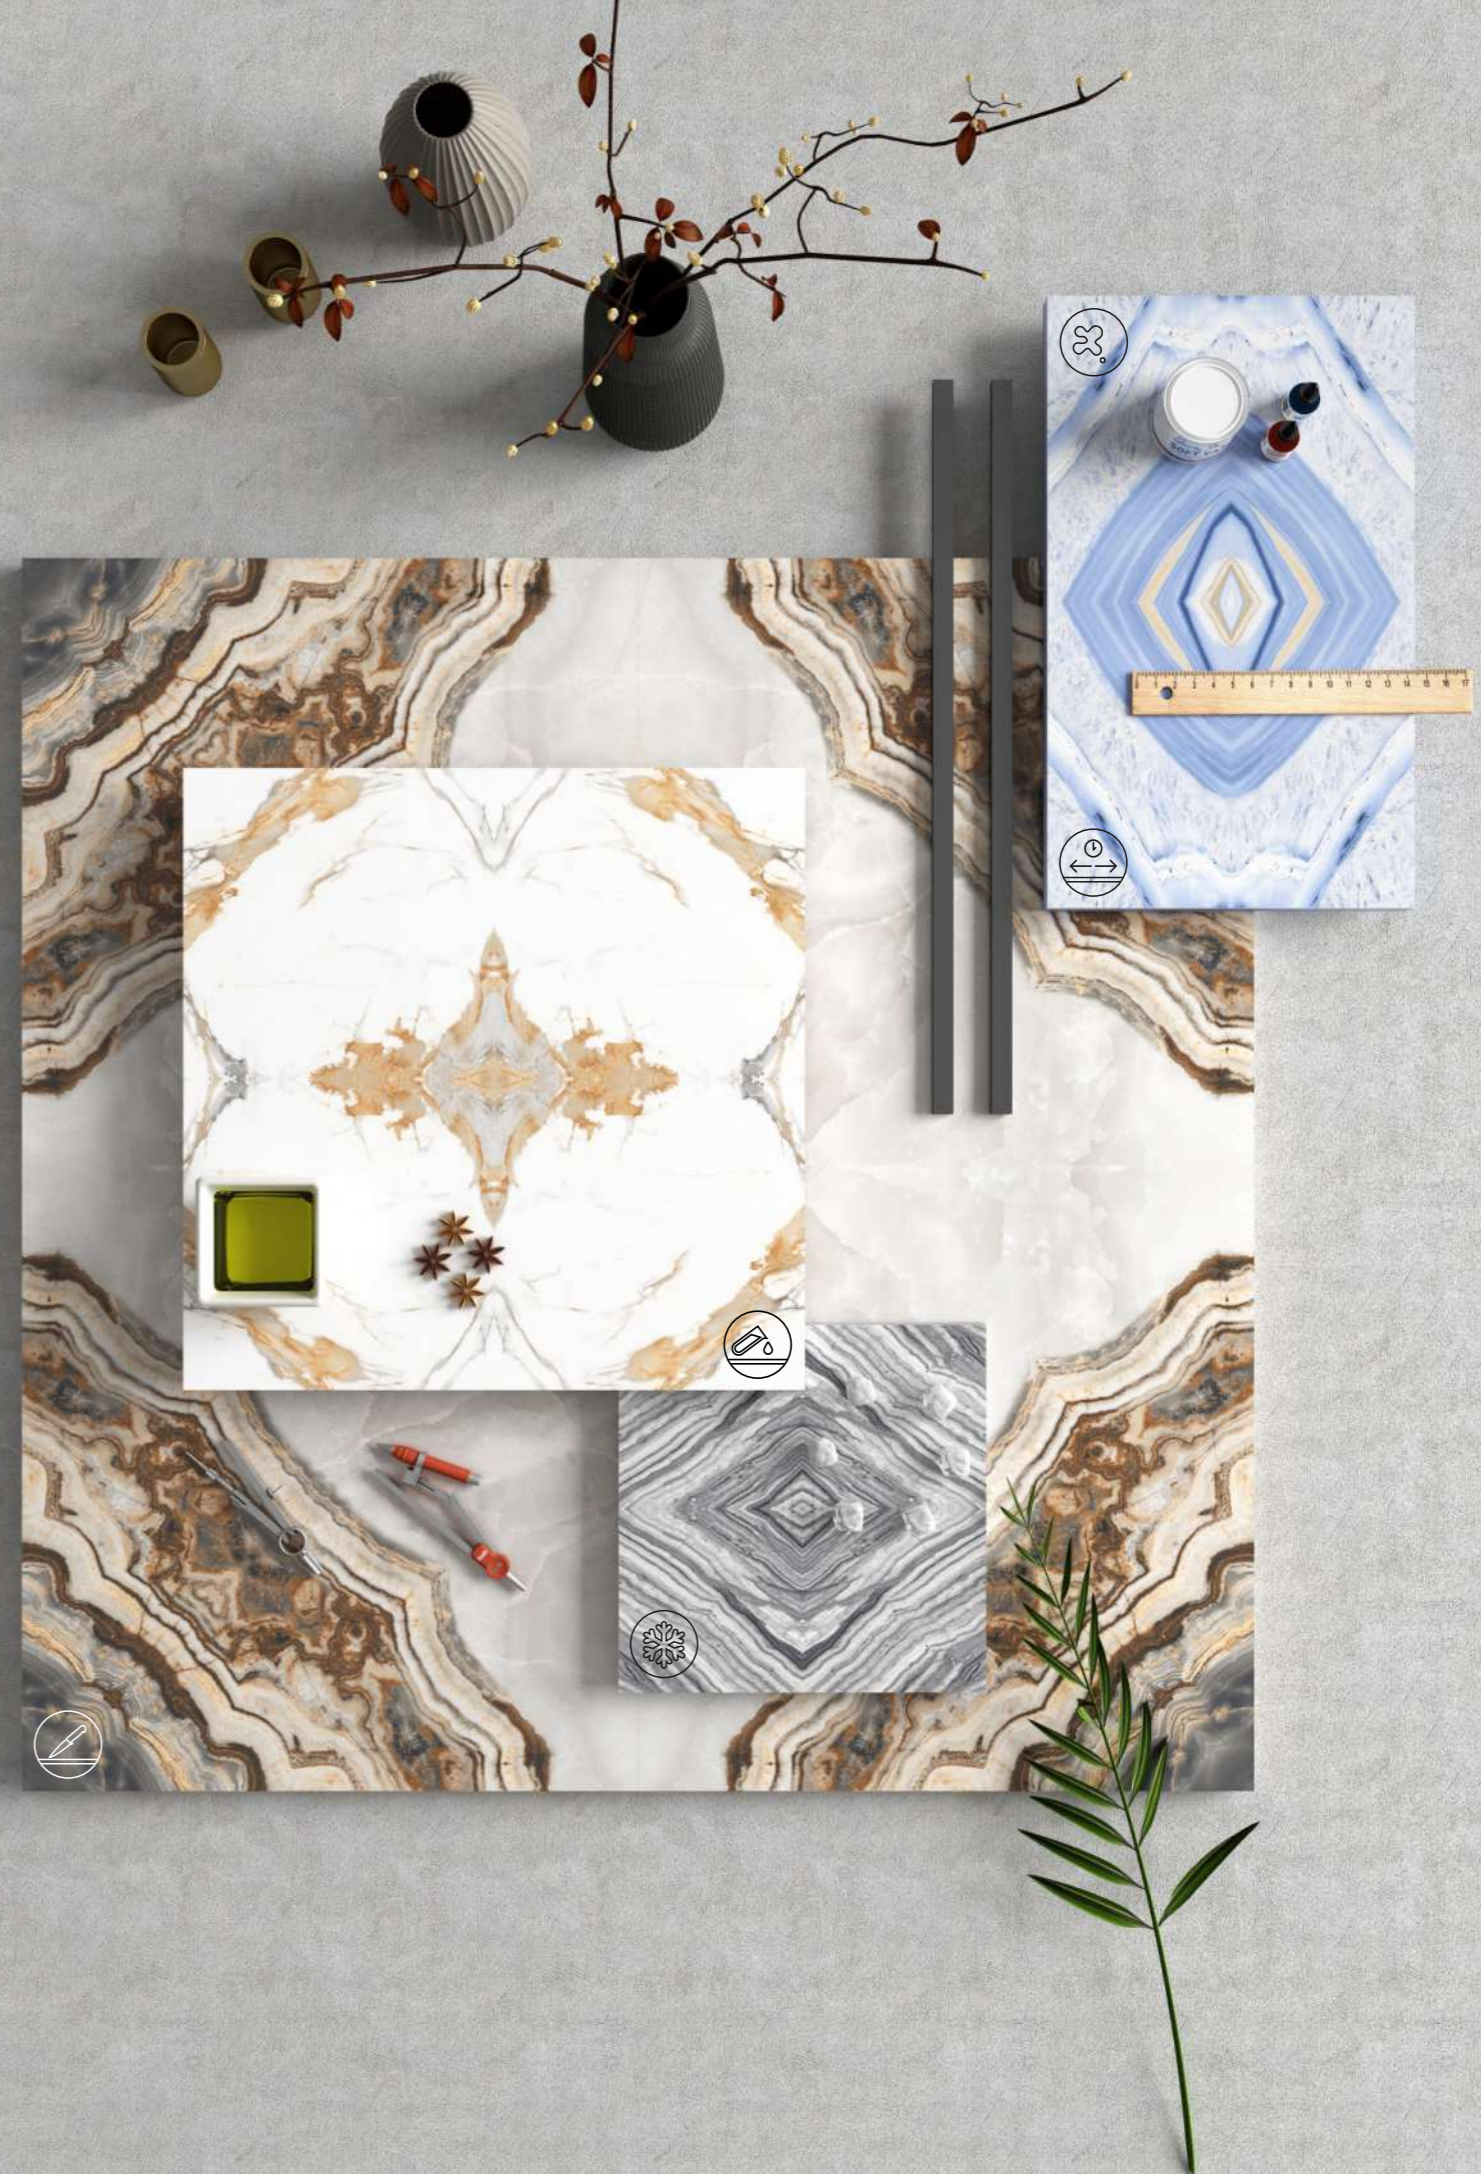

ADVANTAGE & FEATURES

Nature, technology, science and design. Top quality ceramic surfaces by Pollens Granito are compact and impermeable, because they're made from pure minerals pressed and sintered at more than 1200°C. The best choice, for durability, safety, hygiene and beauty.

Versatile Size

Available in the grand size, the collection presents you with a perfect tiling solution to create seamless interiors.

Safe & Secure

Non-porous, hygienic, stain and scratch protected, the tiles from this collection are also ice and thermal shock-resistant.

Design Varieties

Available across a spectrum of patterns, the collection offers variety for all kinds of spaces and preferences.

More Sustainable

The collection is made from exceptionally durable and recyclable material, giving it an edge with its ecological and ecofriendliness.