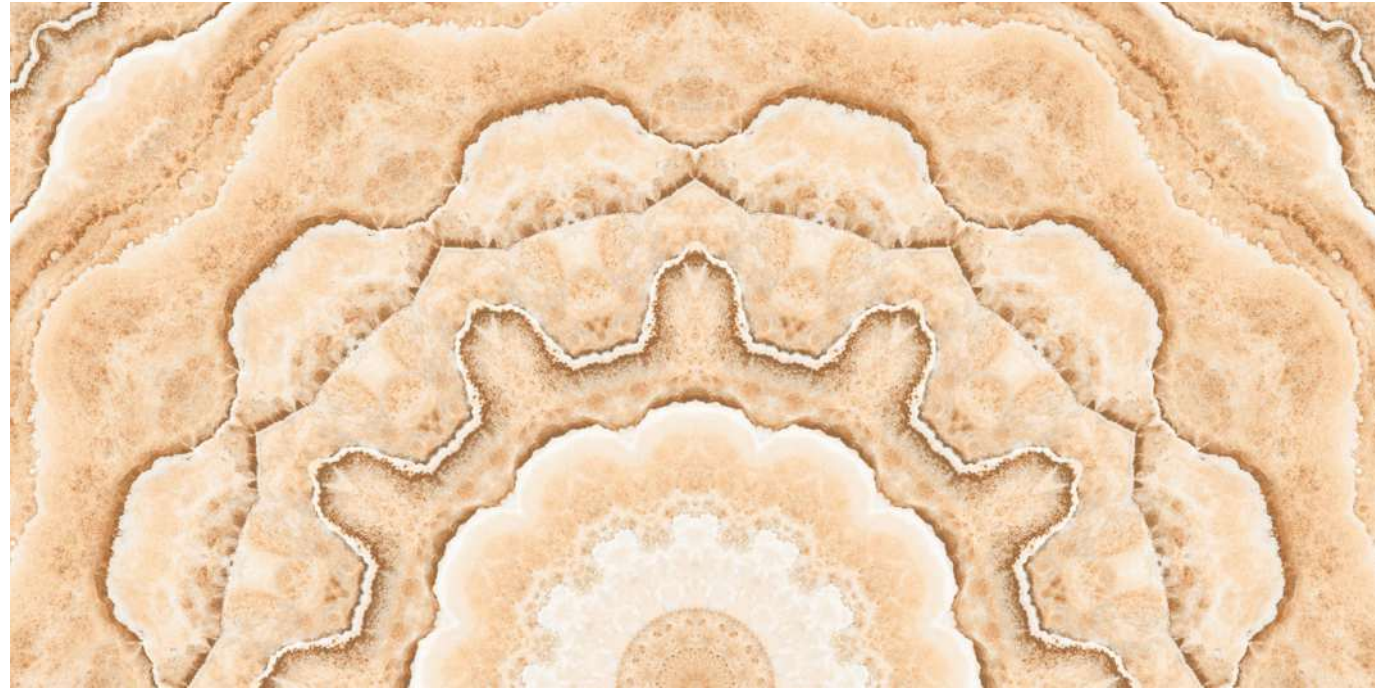

TUNISIA

Patterns

①

②

Informations

Size:
600x1200mm
60x120cm / 2'x4'

Surface:
Polished Surface

Patterns

①

②

Informations

Size:
600x1200mm
60x120cm / 2'x4'

Surface:
Polished Surface