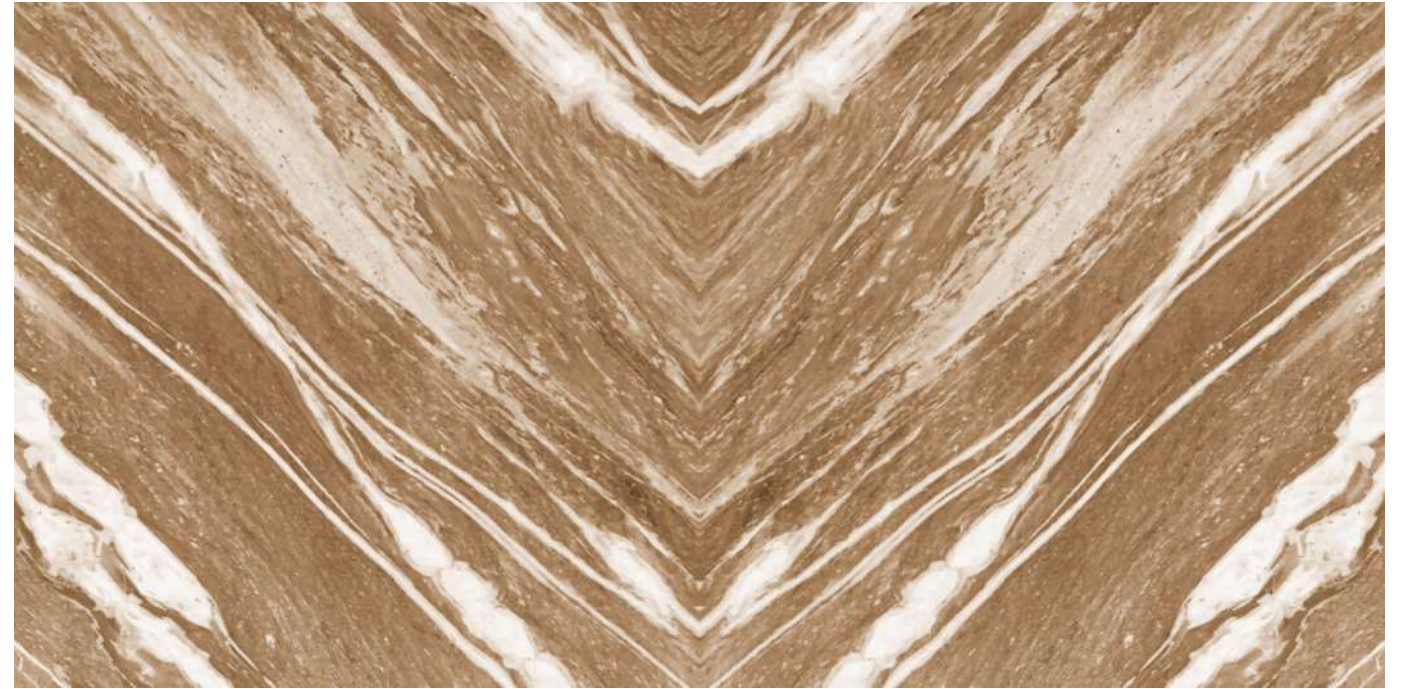

Surface:
Polished Surface

CRYSTAL

Patterns

Informations

Size:
600x1200mm
60x120cm / 2'x4'

Surface:
Polished Surface

DUSTER

RIVER BROWN