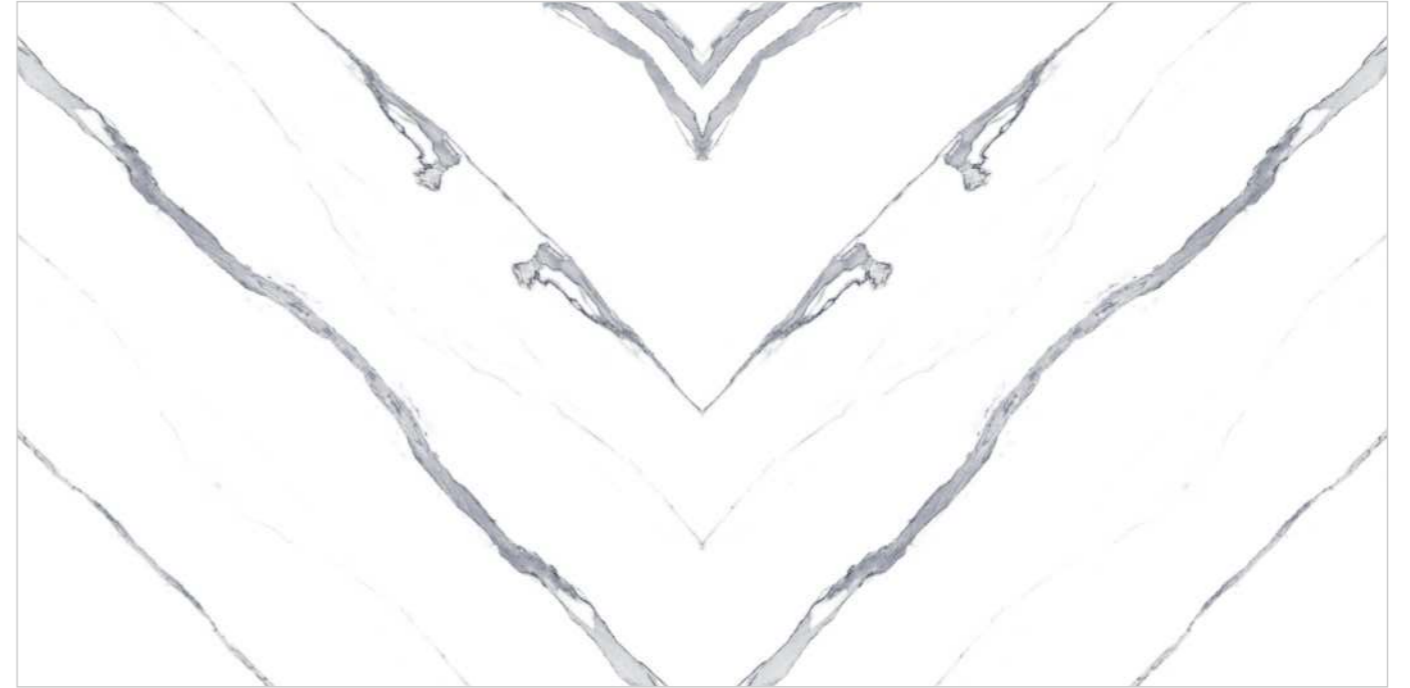

SATVARIO SMART