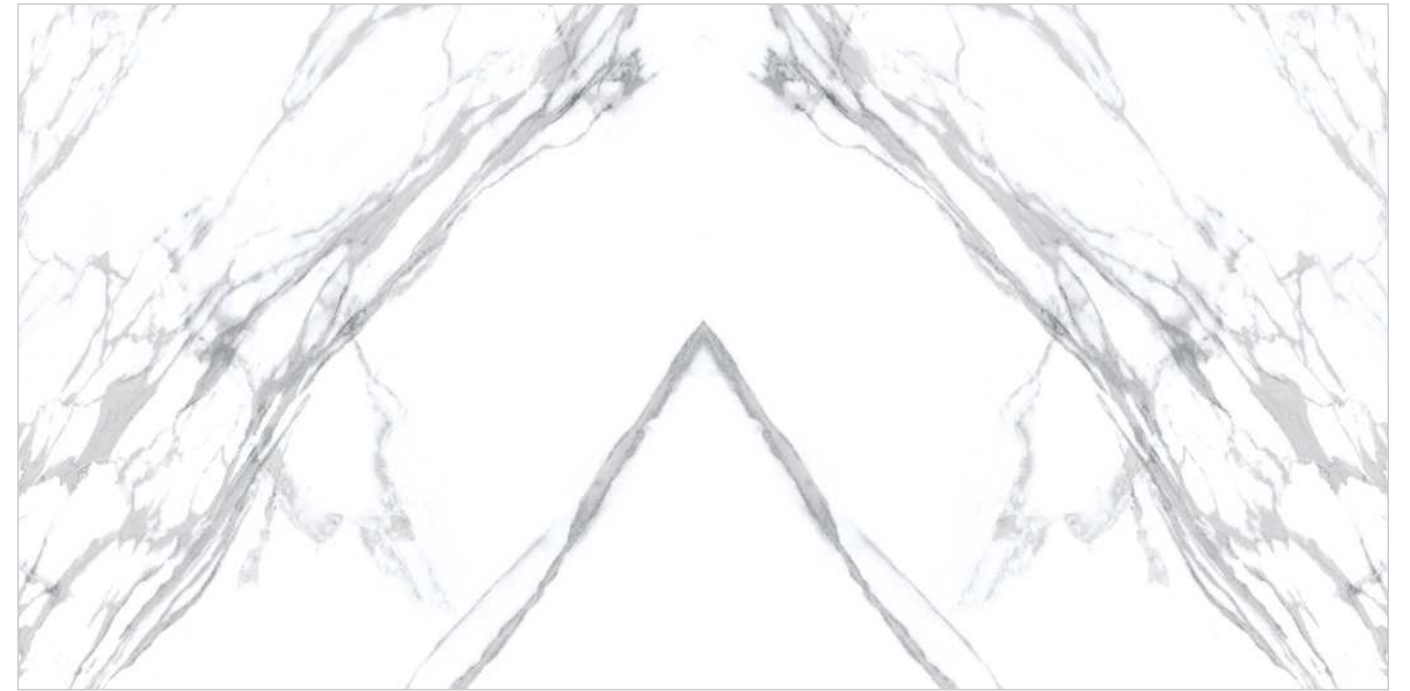

RIVERA

Patterns

Informations

Size:
600x1200mm
60x120cm / 2'x4'

Surface:
Polished Surface