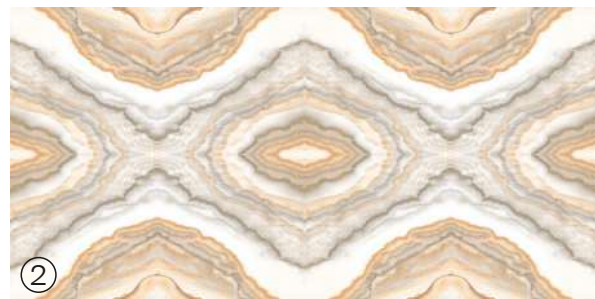

Patterns

①

②

Informations

Size:
600x1200mm
60x120cm / 2'x4'

Surface:
Polished Surface

CROWDER

Patterns