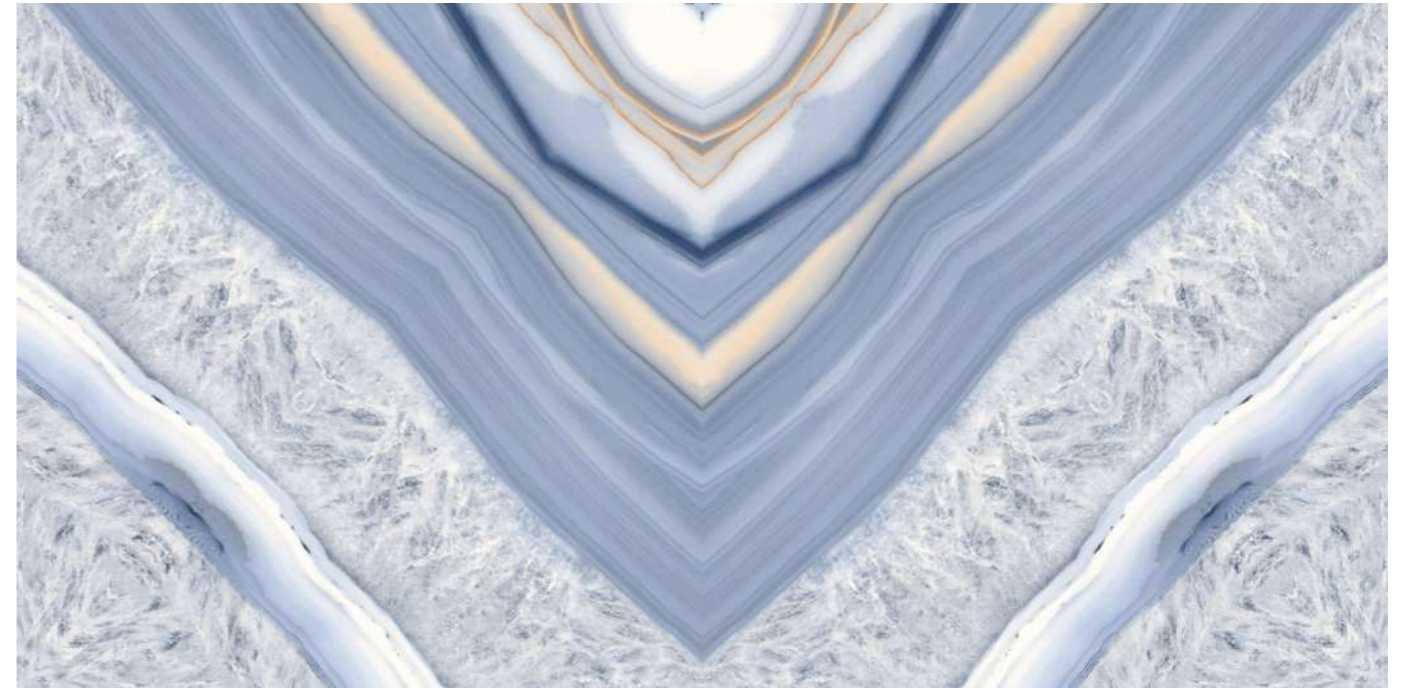

OCRA BLUE

Patterns

Informations

Size:
600x1200mm
60x120cm / 2'x4'

Surface:
Polished Surface