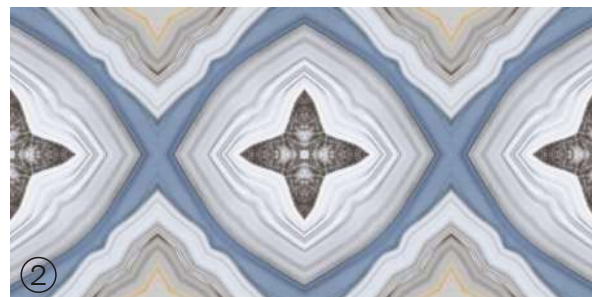

EXOTICOS

Patterns

Informations

Size:
600x1200mm
60x120cm / 2'x4'

Surface:
Polished Surface

ACE ONYX

Patterns

Informations