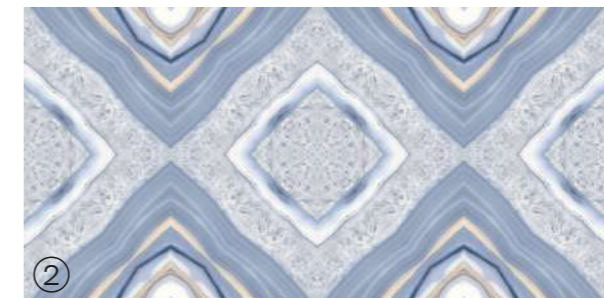

Informations

Size:
600x1200mm
60x120cm / 2'x4'

Surface:
Polished Surface

OCRA BLUE

Patterns

①

②

Informations