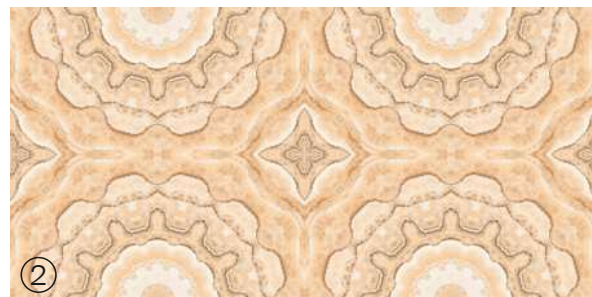

Surface:
Polished Surface

TUNISIA

Patterns

①

②

Informations

Size:
600x1200mm
60x120cm / 2'x4'

Surface:
Polished Surface