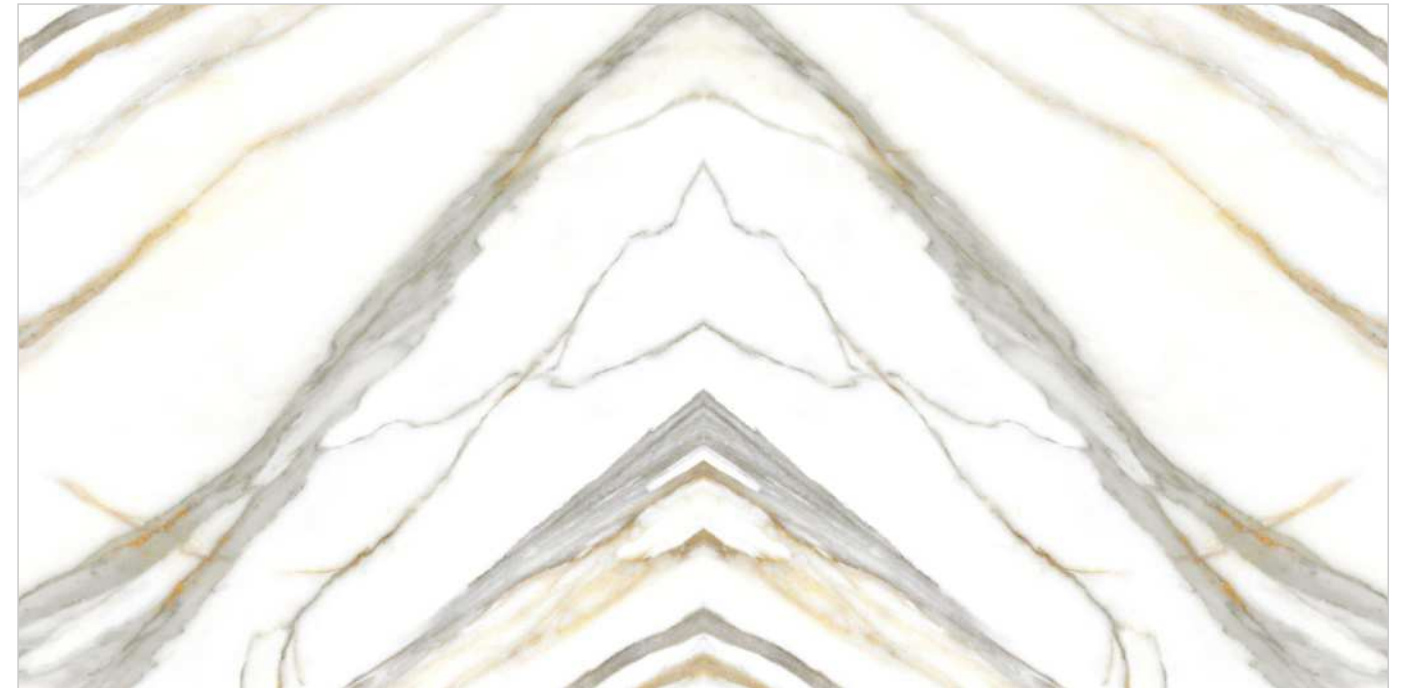

Patterns

Informations

Size:
600x1200mm
60x120cm / 2'x4'

Surface:
Polished Surface

ANCIENT

Patterns

Informations

Size:
600x1200mm
60x120cm / 2'x4'

Surface:
Polished Surface