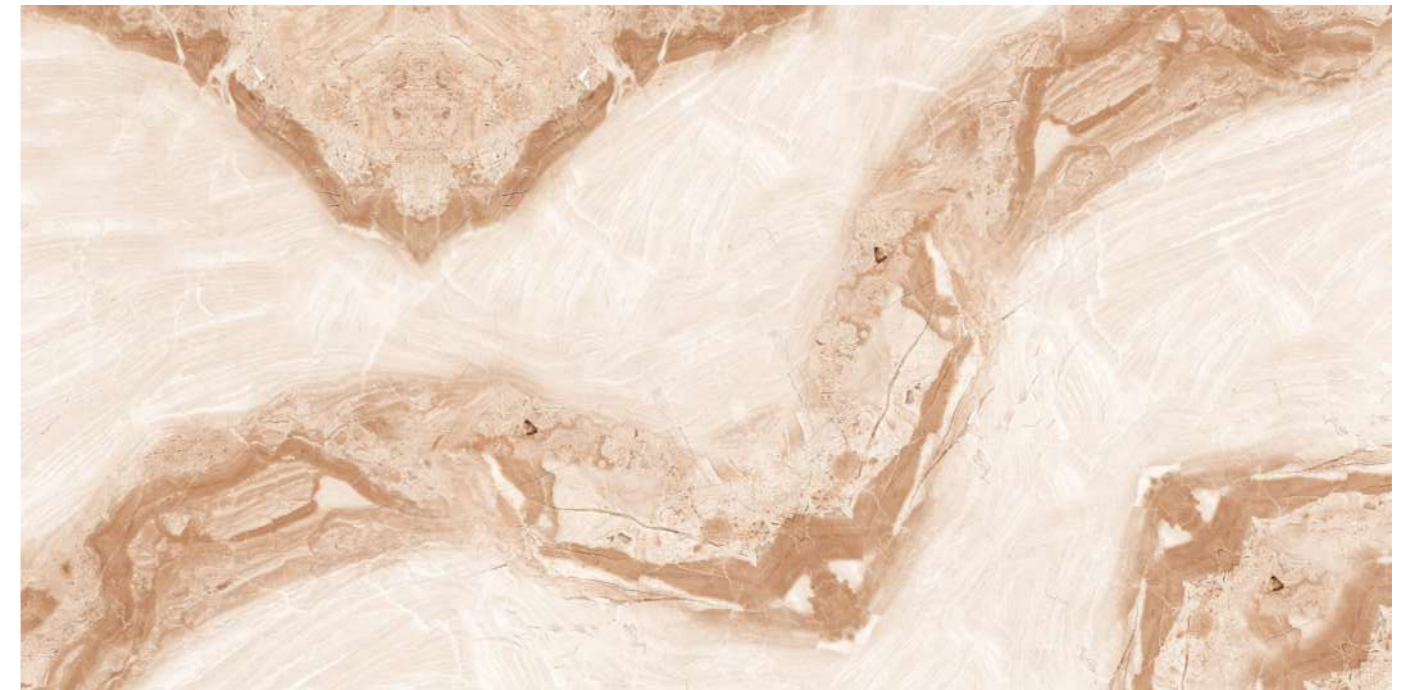

Size:
600x1200mm
60x120cm / 2'x4'

Surface:
Polished Surface

ANCIENT

Patterns

Informations

Size:
600x1200mm
60x120cm / 2'x4'

Surface:
Polished Surface

PANTAGONIA CREMA